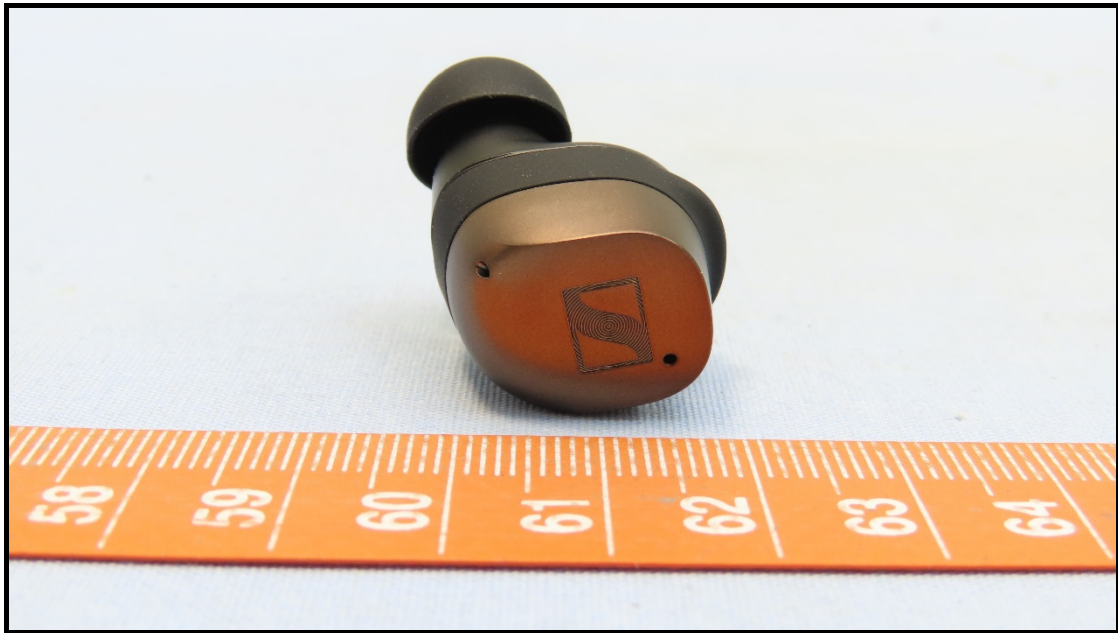

MOMENTUM True Wireless 4 (MTW4)

Brand Name: SENNHEISER / Model No.: MTW4

< Color: Black Copper >

Charging Case (Brand Name: SENNHEISER / Model No.: MTW4 C)

Right Earbud (Brand Name: SENNHEISER / Model No.: MTW4 R)

BUREAU
VERITAS

Left Earbud (Brand Name: SENNHEISER / Model No.: MTW4 L)

BUREAU
VERITAS

USB Cable (Brand Name: SENNHEISER / Model No.: 590675)