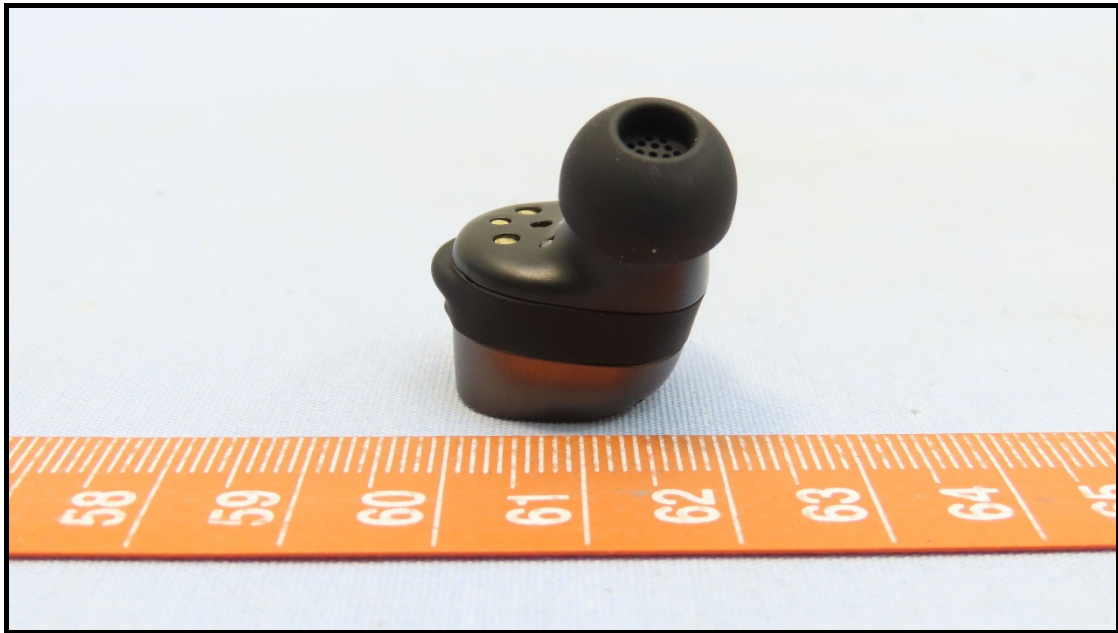

MOMENTUM True Wireless 4 (MTW4)

Brand Name: SENNHEISER / Model No.: MTW4

< Color: Black Copper >

Charging Case (Brand Name: SENNHEISER / Model No.: MTW4 C)

Right Earbud (Brand Name: SENNHEISER / Model No.: MTW4 R)

BUREAU
VERITAS

Left Earbud (Brand Name: SENNHEISER / Model No.: MTW4 L)

BUREAU
VERITAS

USB Cable (Brand Name: SENNHEISER / Model No.: 590675)