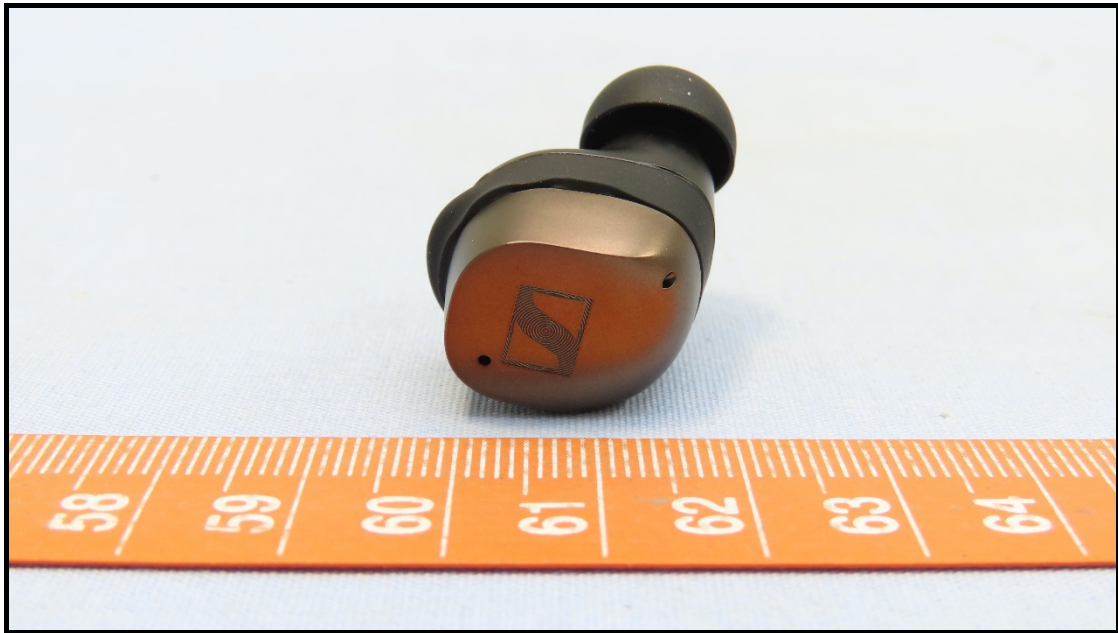

MOMENTUM True Wireless 4 (MTW4)

Brand Name: SENNHEISER / Model No.: MTW4

< Color: Black Copper >

Charging Case (Brand Name: SENNHEISER / Model No.: MTW4 C)

Right Earbud (Brand Name: SENNHEISER / Model No.: MTW4 R)

BUREAU
VERITAS

Left Earbud (Brand Name: SENNHEISER / Model No.: MTW4 L)

BUREAU
VERITAS

USB Cable (Brand Name: SENNHEISER / Model No.: 590675)