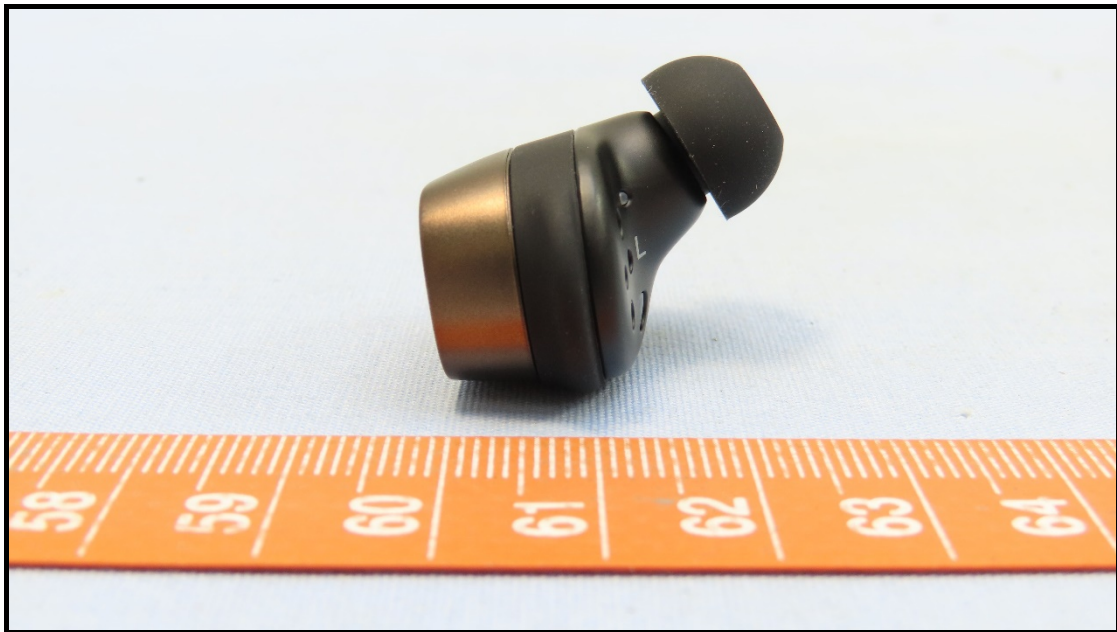

MOMENTUM True Wireless 4 (MTW4)

Brand Name: SENNHEISER / Model No.: MTW4

< Color: Black Copper >

Charging Case (Brand Name: SENNHEISER / Model No.: MTW4 C)

Right Earbud (Brand Name: SENNHEISER / Model No.: MTW4 R)

BUREAU
VERITAS

Left Earbud (Brand Name: SENNHEISER / Model No.: MTW4 L)

BUREAU
VERITAS

USB Cable (Brand Name: SENNHEISER / Model No.: 590675)