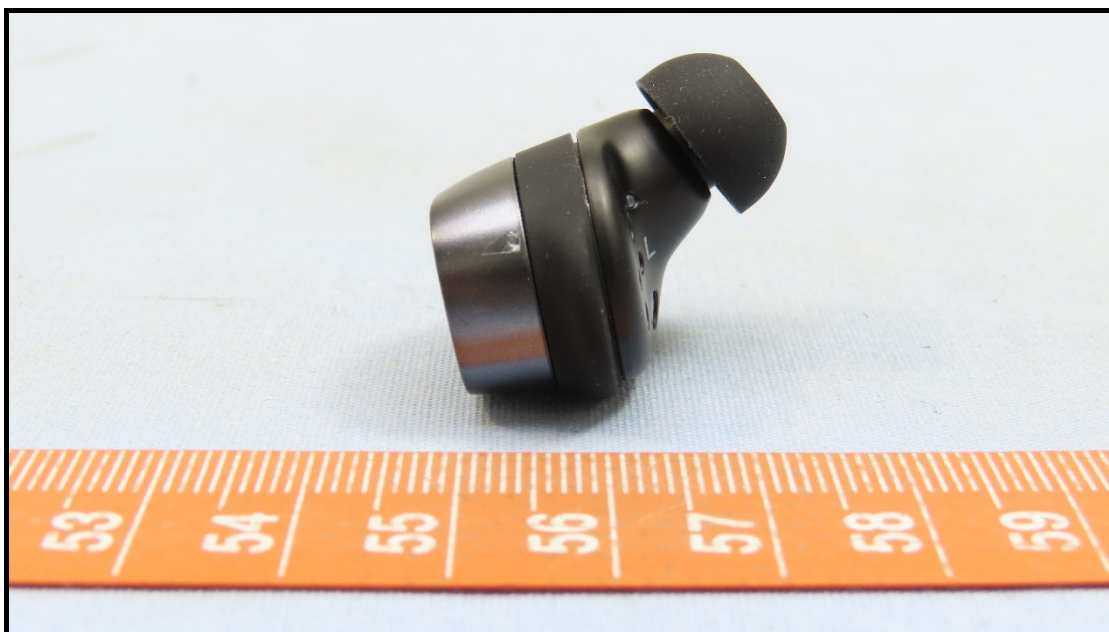

BUREAU
VERITAS

CONSTRUCTION PHOTOS OF EUT

MOMENTUM True Wireless 4 (MTW4)

Brand Name: SENNHEISER / Model No.: MTW4

< Color: Black Graphite >

Charging Case (Brand Name: SENNHEISER / Model No.: MTW4 C)

Right Earbud (Brand Name: SENNHEISER / Model No.: MTW4 R)

**BUREAU
VERITAS**

Left Earbud (Brand Name: SENNHEISER / Model No.: MTW4 L)

BUREAU
VERITAS

MOMENTUM True Wireless 4 (MTW4)
Brand Name: SENNHEISER / Model No.: MTW4
< Color: White Sliver >

Charging Case (Brand Name: SENNHEISER / Model No.: MTW4 C)