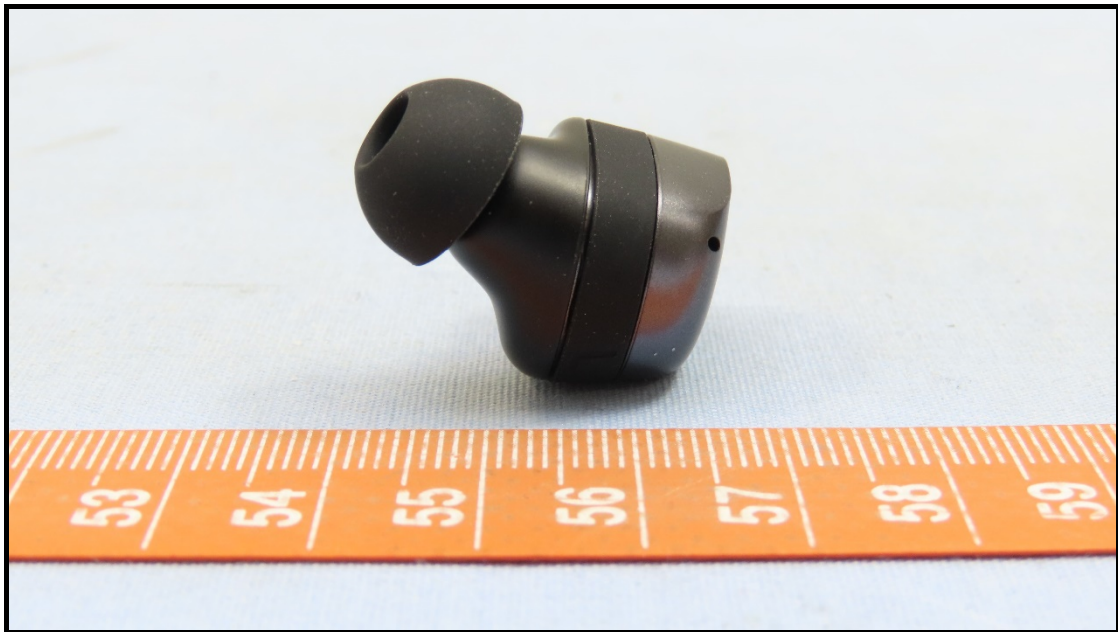

BUREAU
VERITAS

CONSTRUCTION PHOTOS OF EUT

MOMENTUM True Wireless 4 (MTW4)

Brand Name: SENNHEISER / Model No.: MTW4

< Color: Black Graphite >

Charging Case (Brand Name: SENNHEISER / Model No.: MTW4 C)

Right Earbud (Brand Name: SENNHEISER / Model No.: MTW4 R)

**BUREAU
VERITAS**

Left Earbud (Brand Name: SENNHEISER / Model No.: MTW4 L)

BUREAU
VERITAS

MOMENTUM True Wireless 4 (MTW4)
Brand Name: SENNHEISER / Model No.: MTW4
< Color: White Sliver >

Charging Case (Brand Name: SENNHEISER / Model No.: MTW4 C)