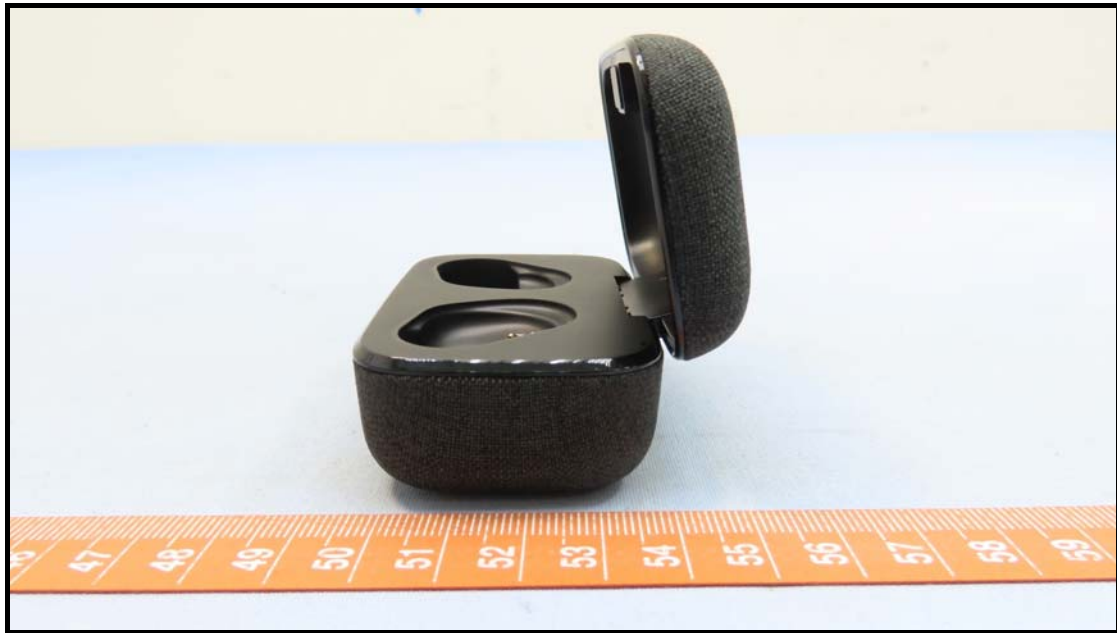

BUREAU
VERITAS

CONSTRUCTION PHOTOS OF EUT

MOMENTUM True Wireless 4 (MTW4)

Brand Name: SENNHEISER / Model No.: MTW4

< Color: Black Graphite >

Charging Case (Brand Name: SENNHEISER / Model No.: MTW4 C)

Right Earbud (Brand Name: SENNHEISER / Model No.: MTW4 R)

**BUREAU
VERITAS**

Left Earbud (Brand Name: SENNHEISER / Model No.: MTW4 L)

BUREAU
VERITAS

MOMENTUM True Wireless 4 (MTW4)
Brand Name: SENNHEISER / Model No.: MTW4
< Color: White Sliver >

Charging Case (Brand Name: SENNHEISER / Model No.: MTW4 C)