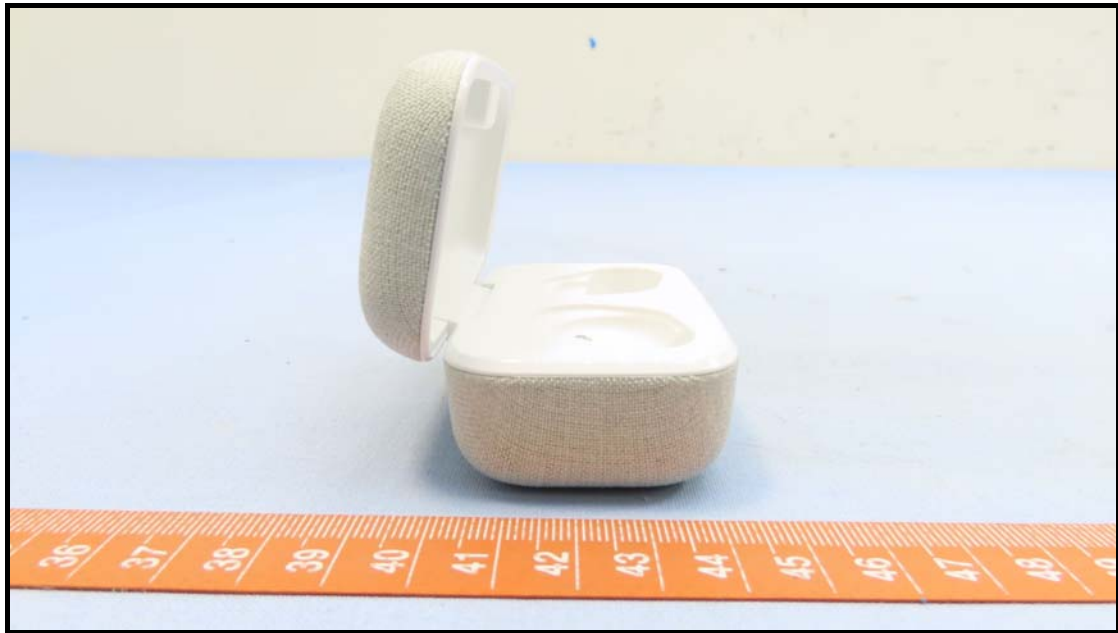

**BUREAU
VERITAS**

Left Earbud (Brand Name: SENNHEISER / Model No.: MTW4 L)

BUREAU
VERITAS

MOMENTUM True Wireless 4 (MTW4)
Brand Name: SENNHEISER / Model No.: MTW4
< Color: White Sliver >

Charging Case (Brand Name: SENNHEISER / Model No.: MTW4 C)