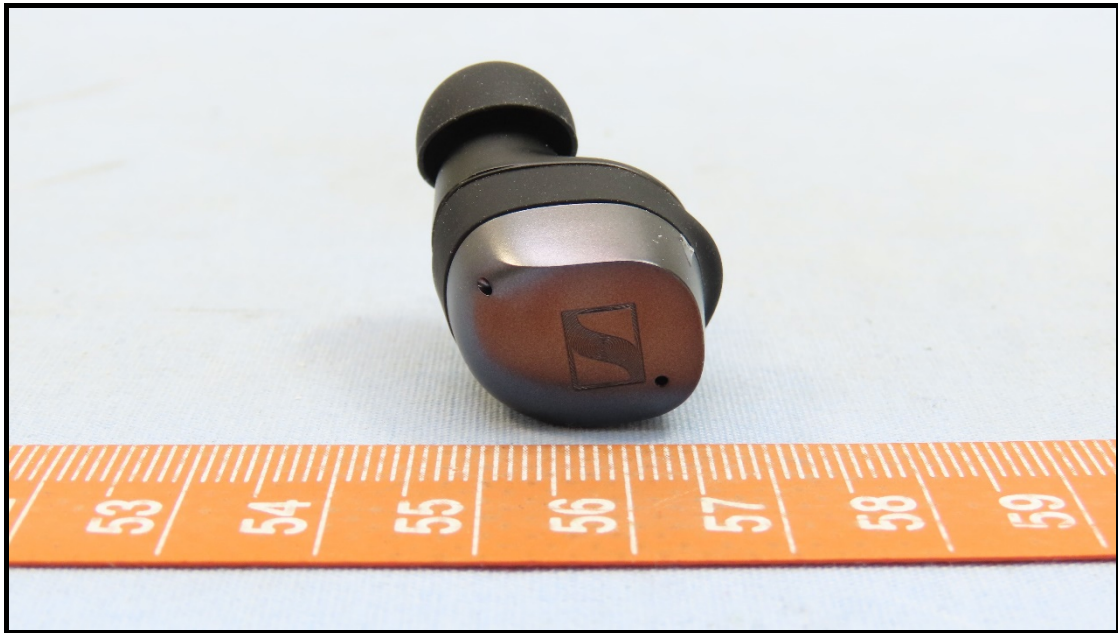

BUREAU
VERITAS

CONSTRUCTION PHOTOS OF EUT

MOMENTUM True Wireless 4 (MTW4)

Brand Name: SENNHEISER / Model No.: MTW4

< Color: Black Graphite >

Charging Case (Brand Name: SENNHEISER / Model No.: MTW4 C)

Right Earbud (Brand Name: SENNHEISER / Model No.: MTW4 R)

**BUREAU
VERITAS**

Left Earbud (Brand Name: SENNHEISER / Model No.: MTW4 L)

BUREAU
VERITAS

MOMENTUM True Wireless 4 (MTW4)
Brand Name: SENNHEISER / Model No.: MTW4
< Color: White Sliver >

Charging Case (Brand Name: SENNHEISER / Model No.: MTW4 C)

Right Earbud (Brand Name: SENNHEISER / Model No.: MTW4 R)

Left Earbud (Brand Name: SENNHEISER / Model No.: MTW4 L)