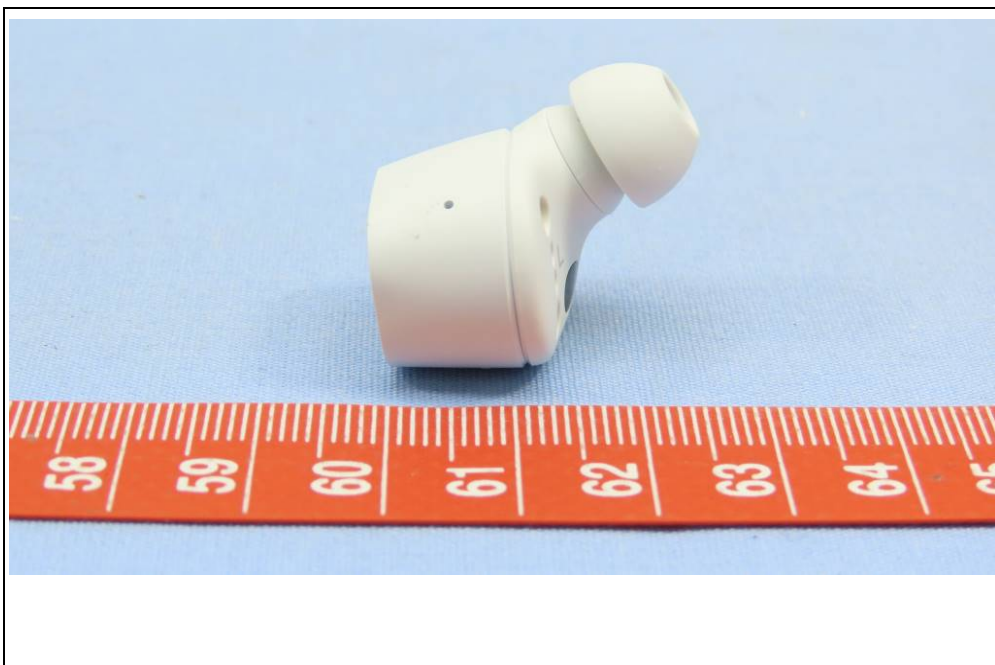

**BUREAU
VERITAS**

Left Earbud, Brand Name: SENNHEISER, Model No.: CXPLUSTW1 L
White Color