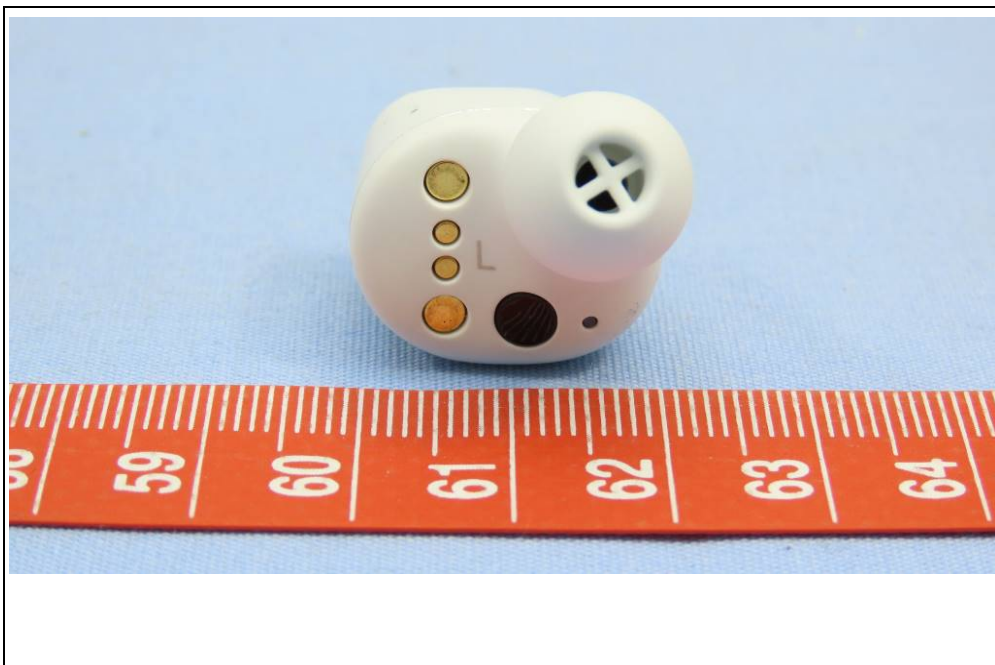

**BUREAU
VERITAS**

CONSTRUCTION PHOTOS OF EUT

CX Plus True Wireless (CXPLUSTW1)

Brand name: SENNHEISER / Model No.: CXPLUSTW1

White Color

Black Color

BUREAU
VERITAS

**BUREAU
VERITAS**

Left Earbud, Brand Name: SENNHEISER, Model No.: CXPLUSTW1 L
White Color

BUREAU
VERITAS

BUREAU
VERITAS

**BUREAU
VERITAS**

Left Earbud, Brand Name: SENNHEISER, Model No.: CXPLUSTW1 L

Black Color

BUREAU
VERITAS