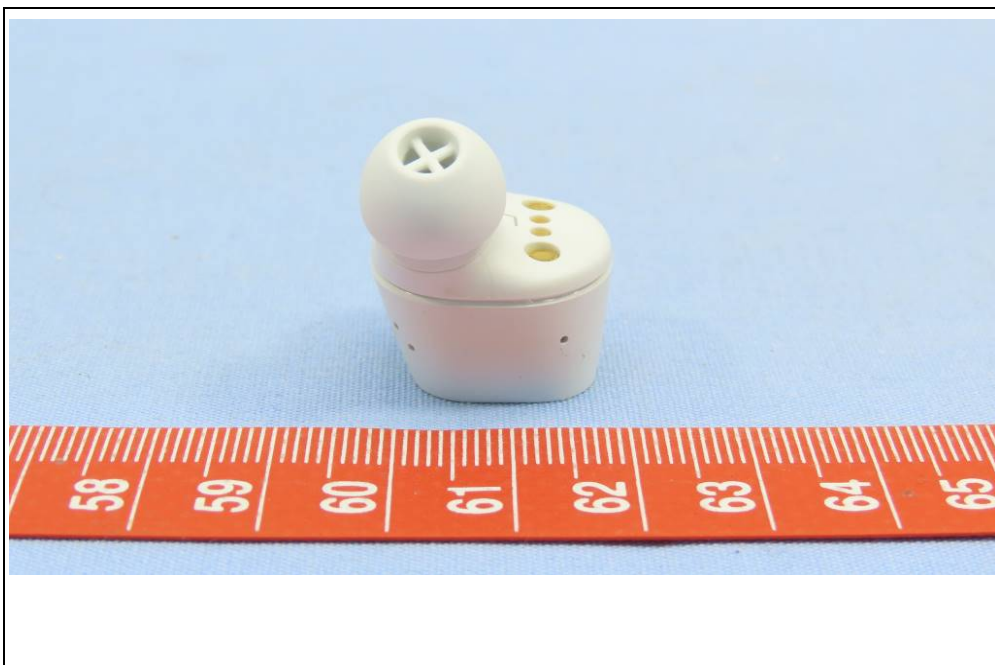

Left Earbud, Brand Name: SENNHEISER, Model No.: CXPLUSTW1 L
White Color

BUREAU
VERITAS

BUREAU
VERITAS

**BUREAU
VERITAS**

Left Earbud, Brand Name: SENNHEISER, Model No.: CXPLUSTW1 L

Black Color

BUREAU
VERITAS