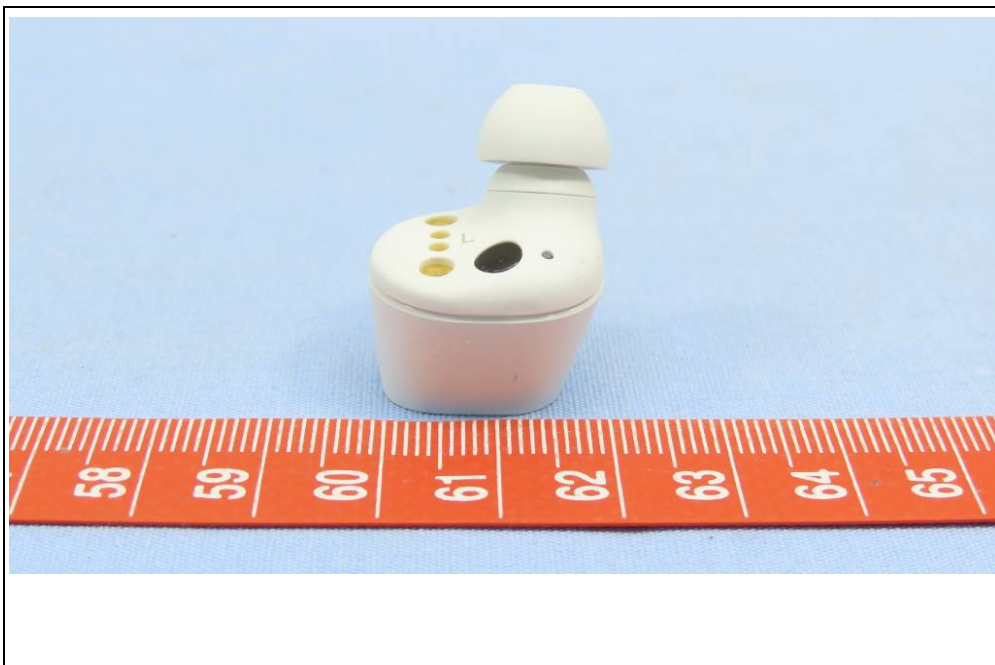

Left Earbud, Brand Name: SENNHEISER, Model No.: CXPLUSTW1 L
White Color

BUREAU
VERITAS

BUREAU
VERITAS

**BUREAU
VERITAS**

Left Earbud, Brand Name: SENNHEISER, Model No.: CXPLUSTW1 L

Black Color

BUREAU
VERITAS