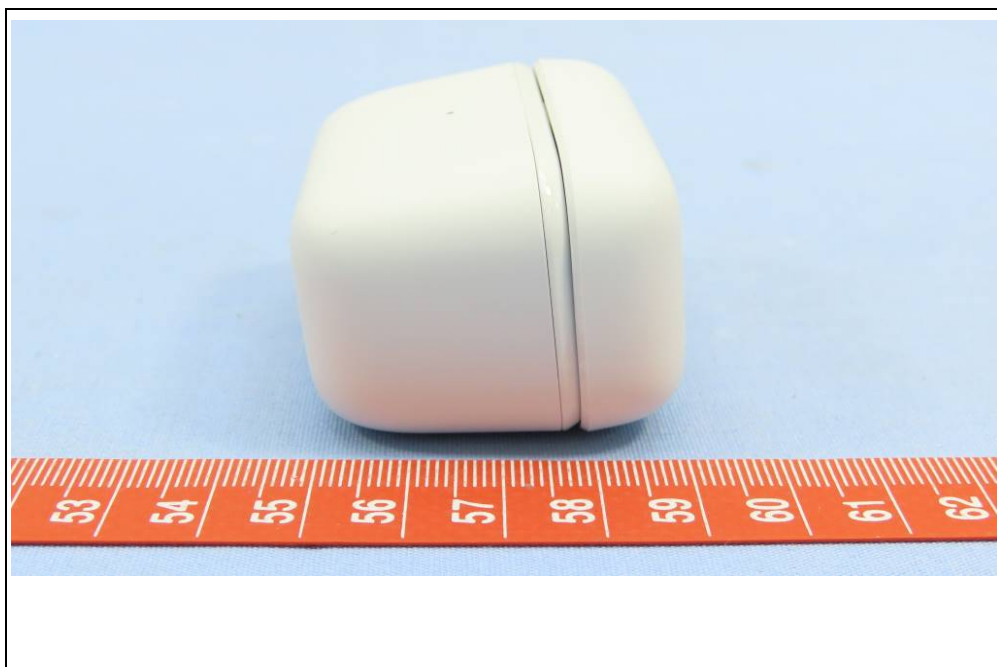

BUREAU
VERITAS

Charging Case
White Color