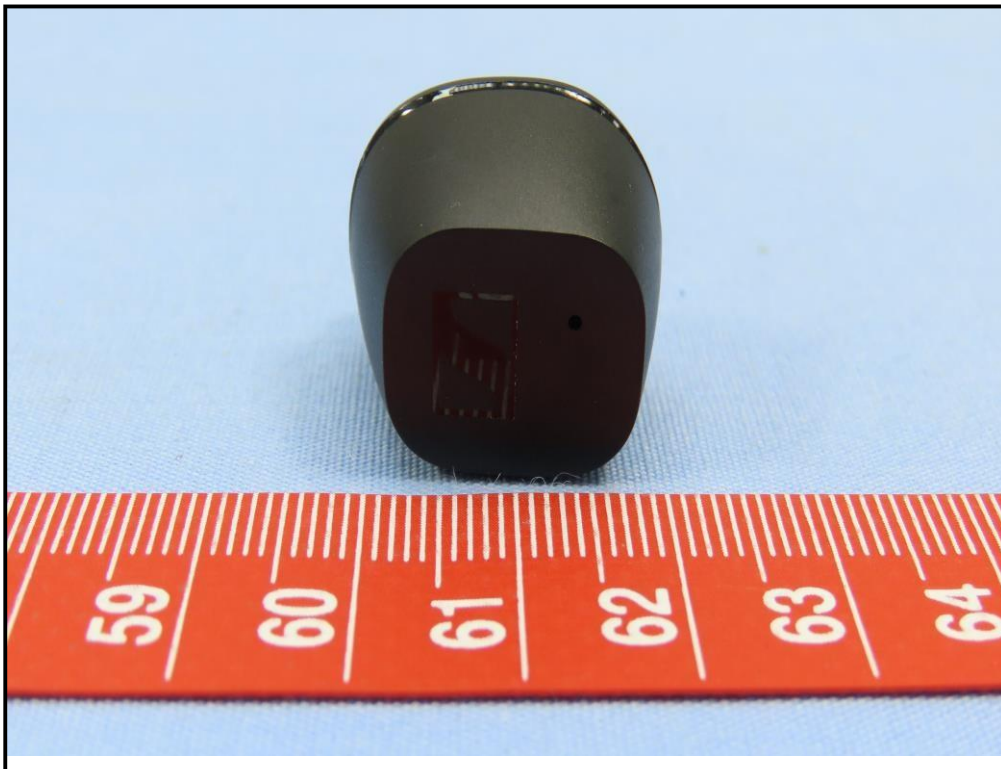

CX True Wireless (CX200TW1)  
Brand / Model: SENNHEISER / CX200TW1  
Black color

Right Earbud  
Brand / Model: SENNHEISER / CX200TW1 R

Charging Case  
Brand / Model: SENNHEISER / CX200TW1 C  
Black color