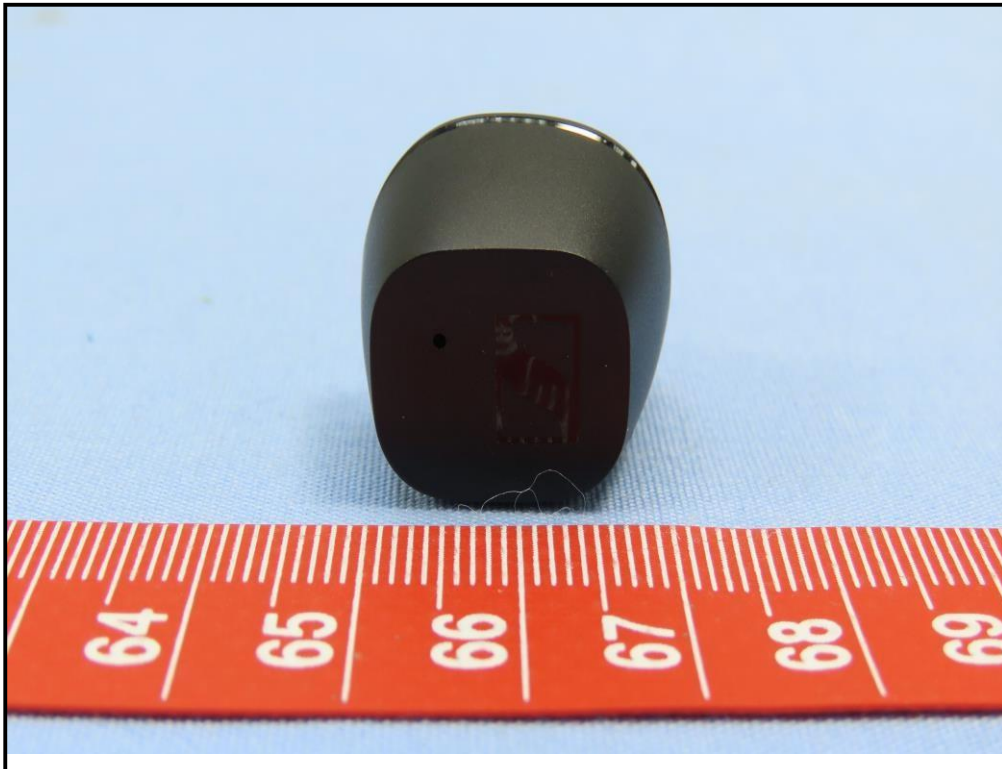

CX True Wireless (CX200TW1)
Brand / Model: SENNHEISER / CX200TW1
Black color

Left Earbud

Brand / Model: SENNHEISER / CX200TW1 L

Charging Case
Brand / Model: SENNHEISER / CX200TW1 C
Black color

CX True Wireless (CX200TW1)
Brand / Model: SENNHEISER / CX200TW1
White color