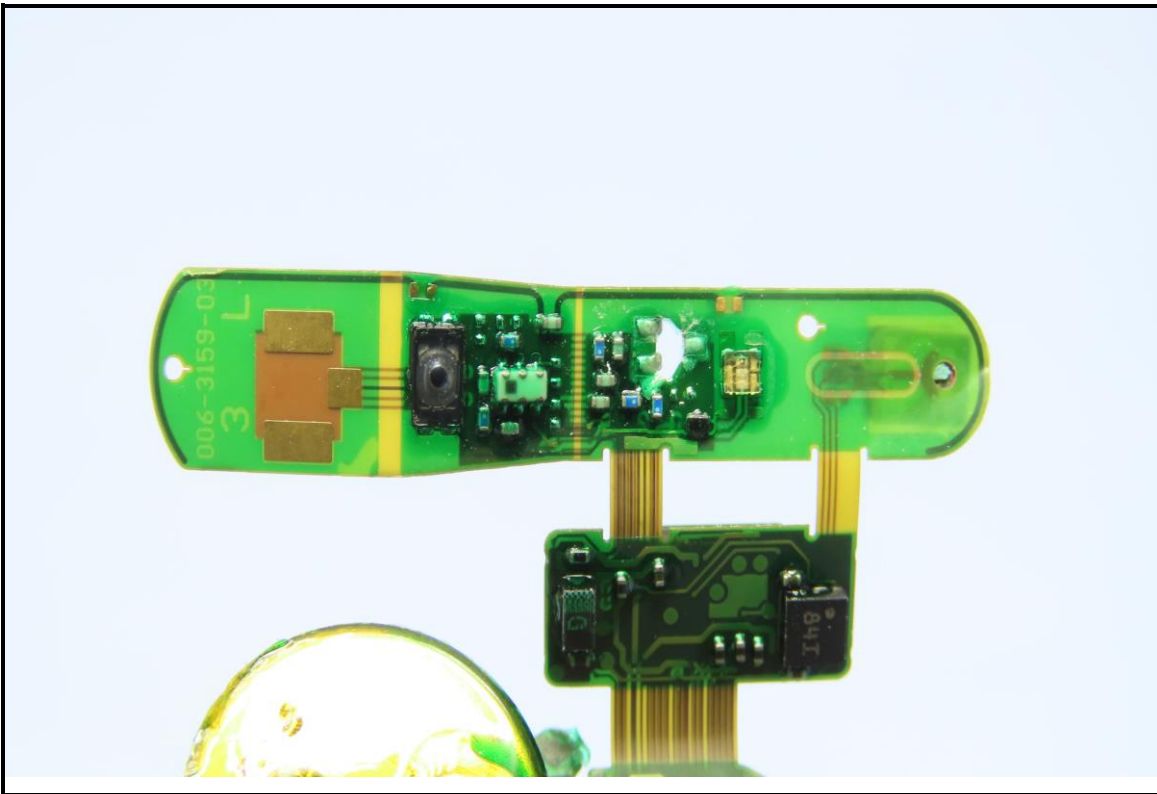

CONSTRUCTION PHOTOS OF EUT

Brand Name: SENNHEISER / Model No.: ConCPlus1

Right Earbud (Brand Name: SENNHEISER / Model No.: ConCPlus1-R)

Left Earbud (Brand Name: SENNHEISER / Model No.: ConCPlus1-L)

Charging Case (Brand Name: SENNHEISER / Model No.: ConCPlus1-C)