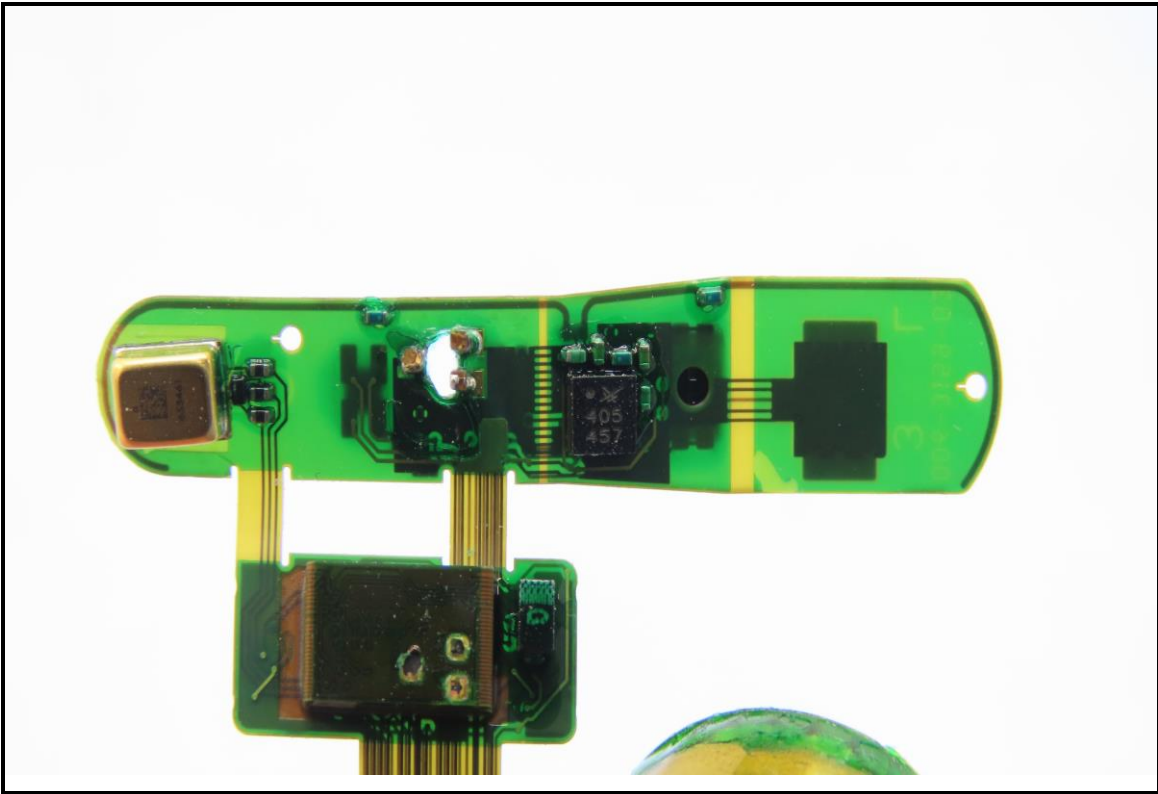

CONSTRUCTION PHOTOS OF EUT

Brand Name: SENNHEISER / Model No.: ConCPlus1

Right Earbud (Brand Name: SENNHEISER / Model No.: ConCPlus1-R)

Left Earbud (Brand Name: SENNHEISER / Model No.: ConCPlus1-L)

Charging Case (Brand Name: SENNHEISER / Model No.: ConCPlus1-C)