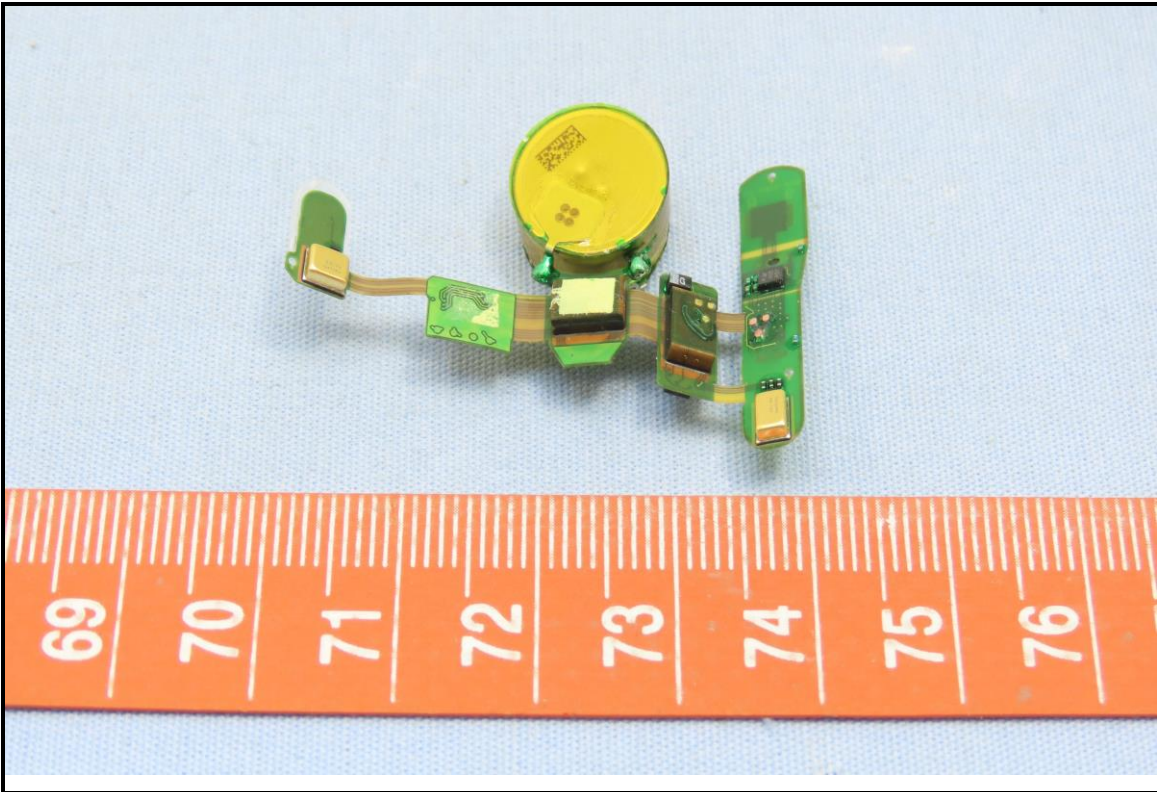

CONSTRUCTION PHOTOS OF EUT

Brand Name: SENNHEISER / Model No.: ConCPlus1

Right Earbud (Brand Name: SENNHEISER / Model No.: ConCPlus1-R)

Left Earbud (Brand Name: SENNHEISER / Model No.: ConCPlus1-L)

Charging Case (Brand Name: SENNHEISER / Model No.: ConCPlus1-C)