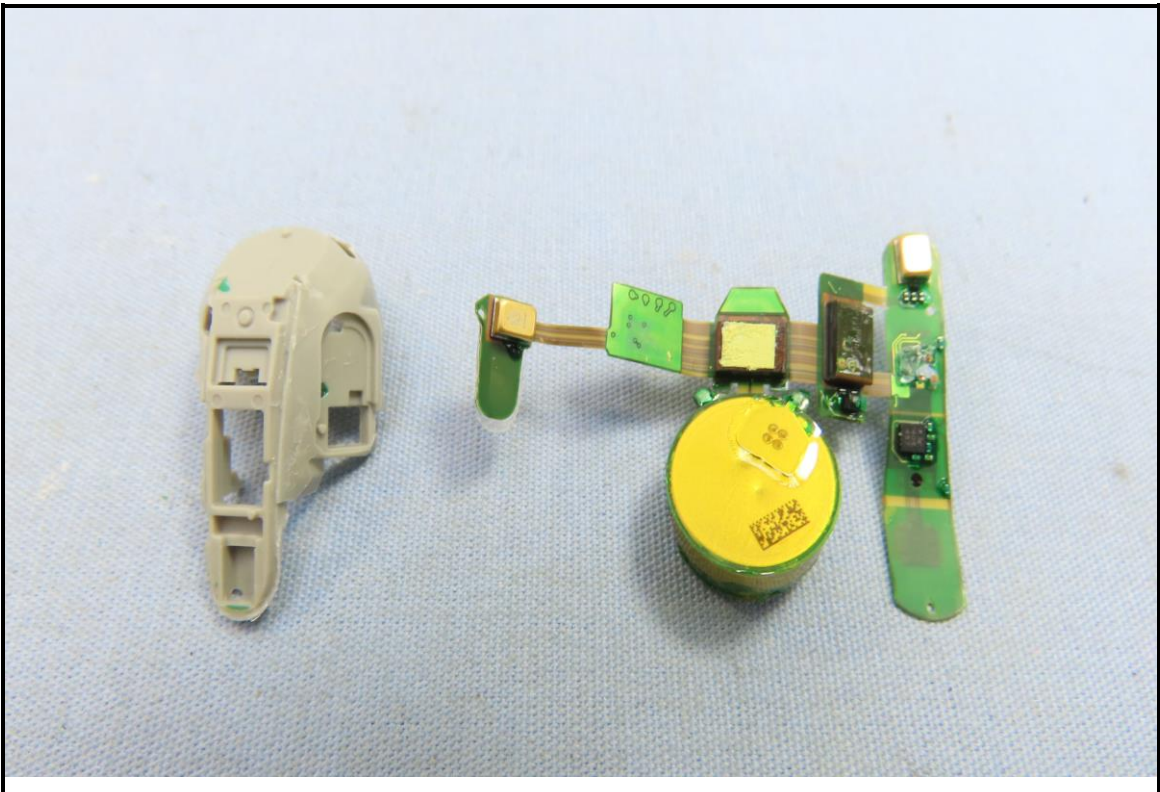

CONSTRUCTION PHOTOS OF EUT

Brand Name: SENNHEISER / Model No.: ConCPlus1

Right Earbud (Brand Name: SENNHEISER / Model No.: ConCPlus1-R)

Left Earbud (Brand Name: SENNHEISER / Model No.: ConCPlus1-L)

Charging Case (Brand Name: SENNHEISER / Model No.: ConCPlus1-C)