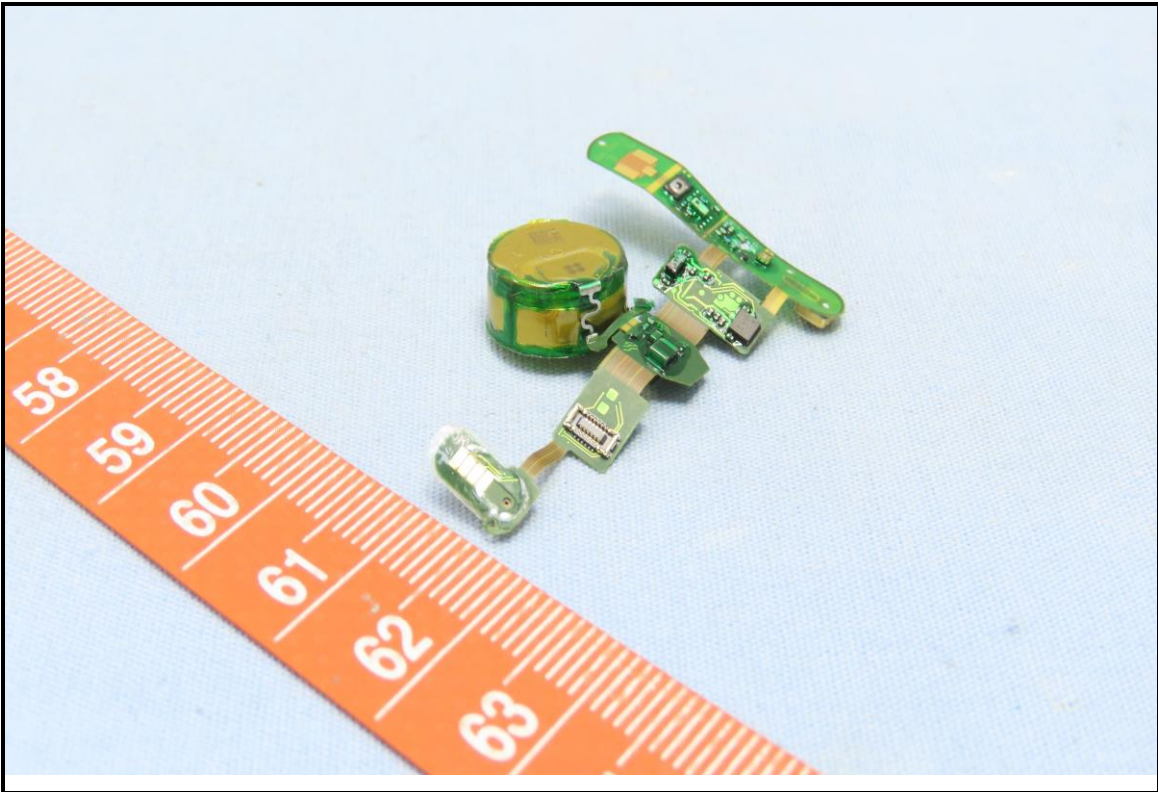

CONSTRUCTION PHOTOS OF EUT

Brand Name: SENNHEISER / Model No.: ConCPlus1

Right Earbud (Brand Name: SENNHEISER / Model No.: ConCPlus1-R)

Left Earbud (Brand Name: SENNHEISER / Model No.: ConCPlus1-L)

Charging Case (Brand Name: SENNHEISER / Model No.: ConCPlus1-C)