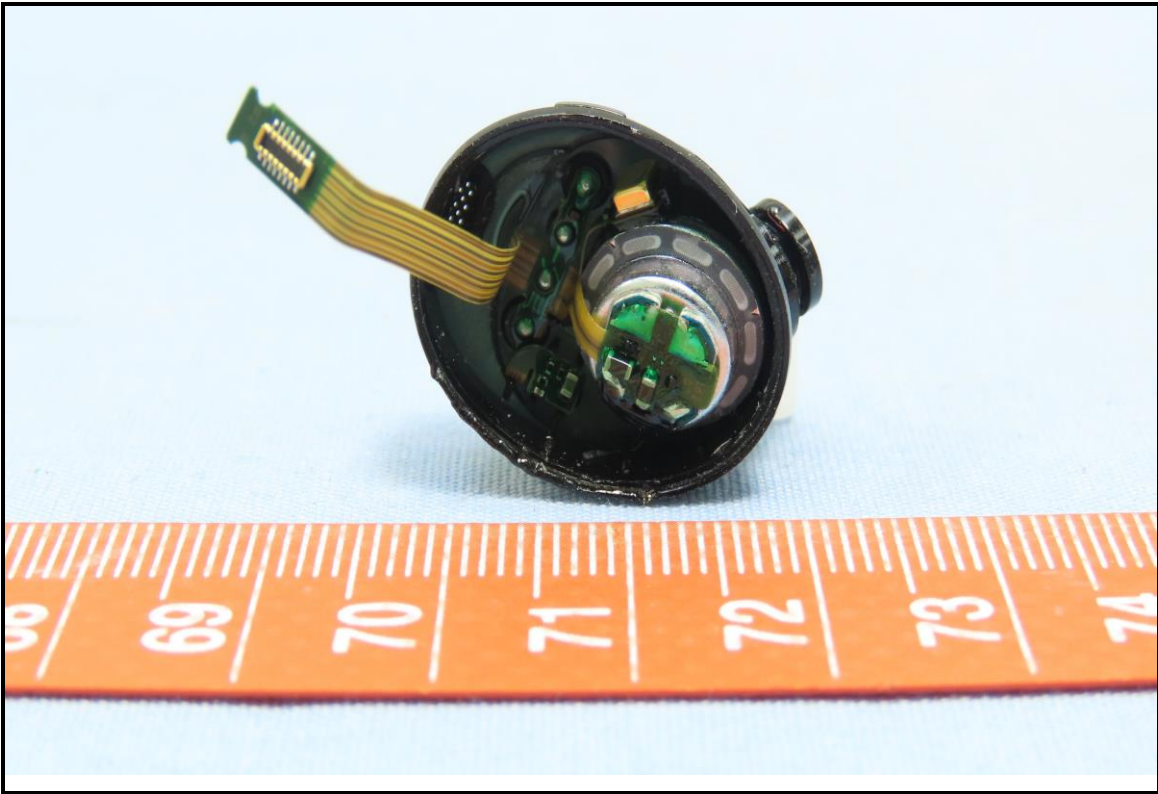

CONSTRUCTION PHOTOS OF EUT

Brand Name: SENNHEISER / Model No.: ConCPlus1

Right Earbud (Brand Name: SENNHEISER / Model No.: ConCPlus1-R)

Left Earbud (Brand Name: SENNHEISER / Model No.: ConCPlus1-L)

Charging Case (Brand Name: SENNHEISER / Model No.: ConCPlus1-C)