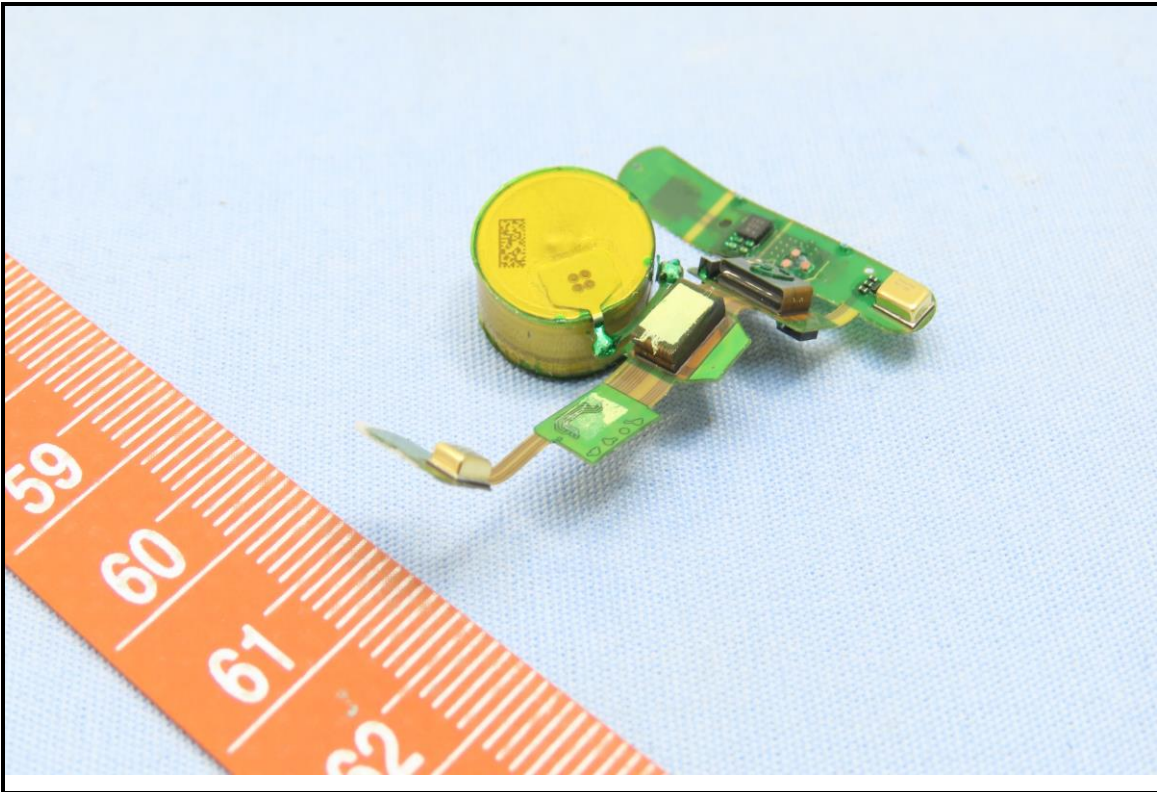

CONSTRUCTION PHOTOS OF EUT

Brand Name: SENNHEISER / Model No.: ConCPlus1

Right Earbud (Brand Name: SENNHEISER / Model No.: ConCPlus1-R)

Left Earbud (Brand Name: SENNHEISER / Model No.: ConCPlus1-L)

Charging Case (Brand Name: SENNHEISER / Model No.: ConCPlus1-C)