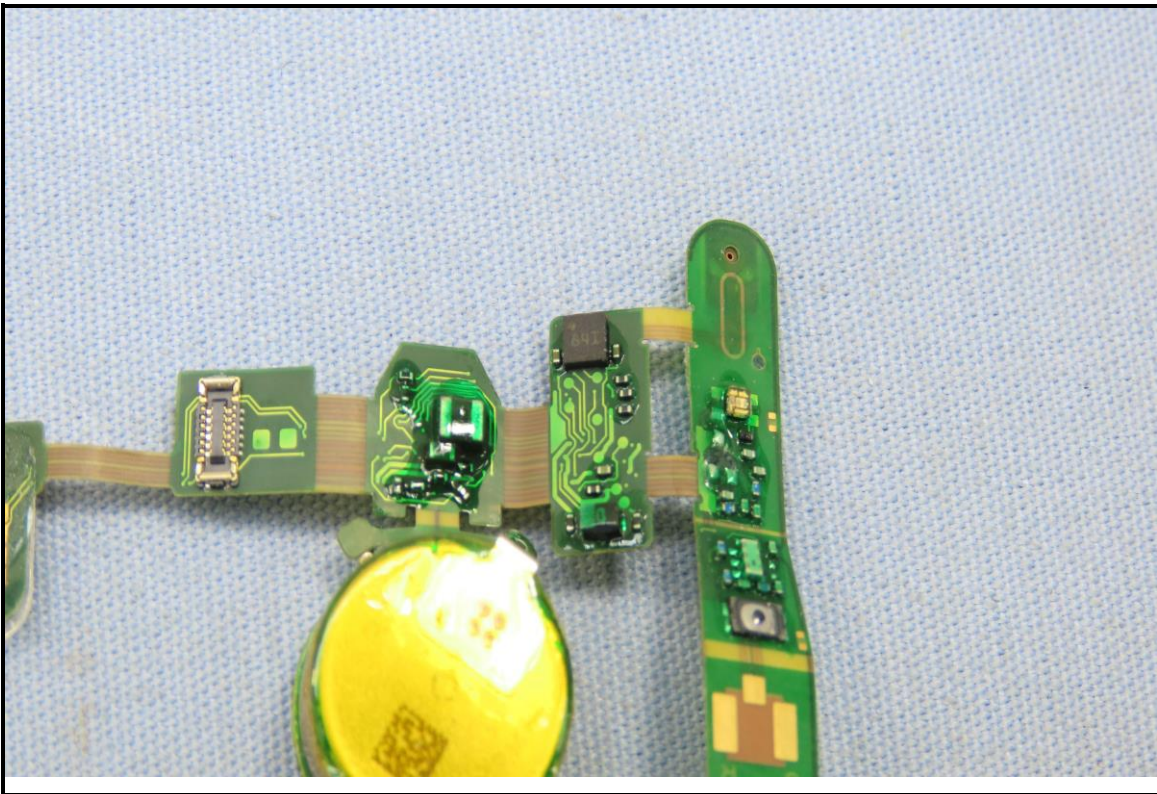

CONSTRUCTION PHOTOS OF EUT

Brand Name: SENNHEISER / Model No.: ConCPlus1

Right Earbud (Brand Name: SENNHEISER / Model No.: ConCPlus1-R)

Left Earbud (Brand Name: SENNHEISER / Model No.: ConCPlus1-L)

Charging Case (Brand Name: SENNHEISER / Model No.: ConCPlus1-C)