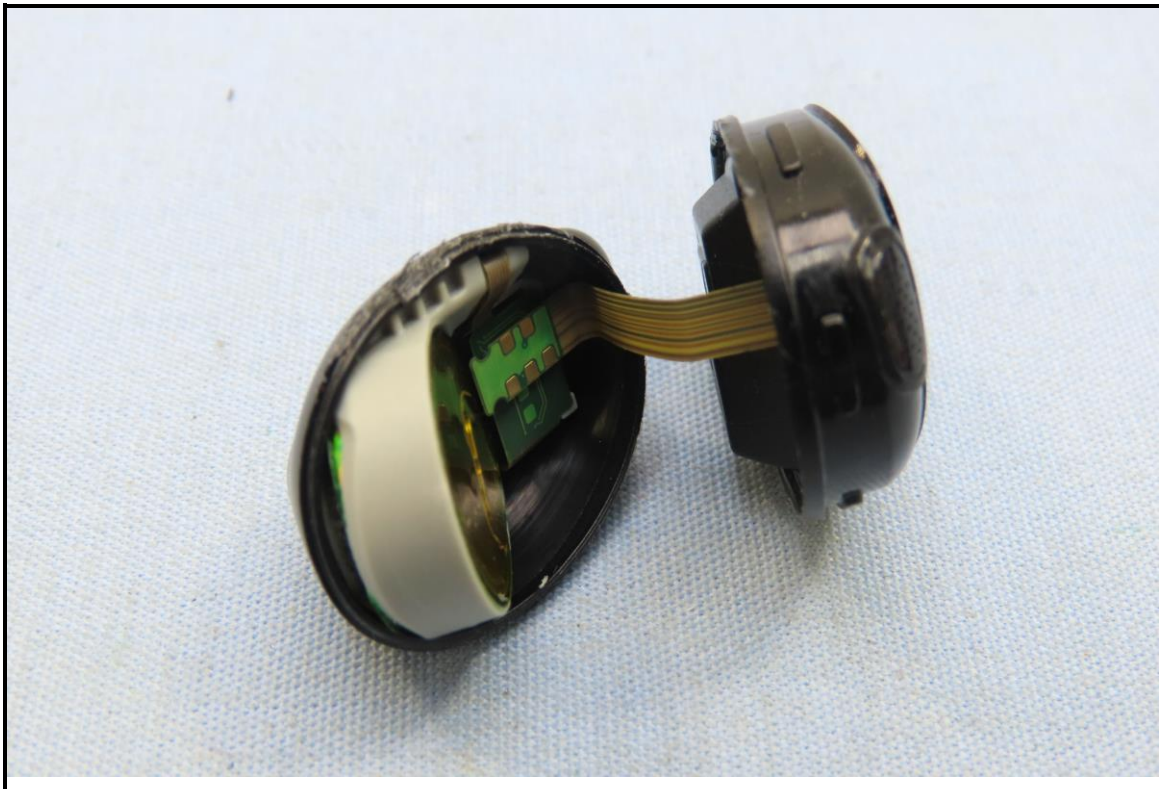

CONSTRUCTION PHOTOS OF EUT

Brand Name: SENNHEISER / Model No.: ConCPlus1

Right Earbud (Brand Name: SENNHEISER / Model No.: ConCPlus1-R)

Left Earbud (Brand Name: SENNHEISER / Model No.: ConCPlus1-L)

Charging Case (Brand Name: SENNHEISER / Model No.: ConCPlus1-C)