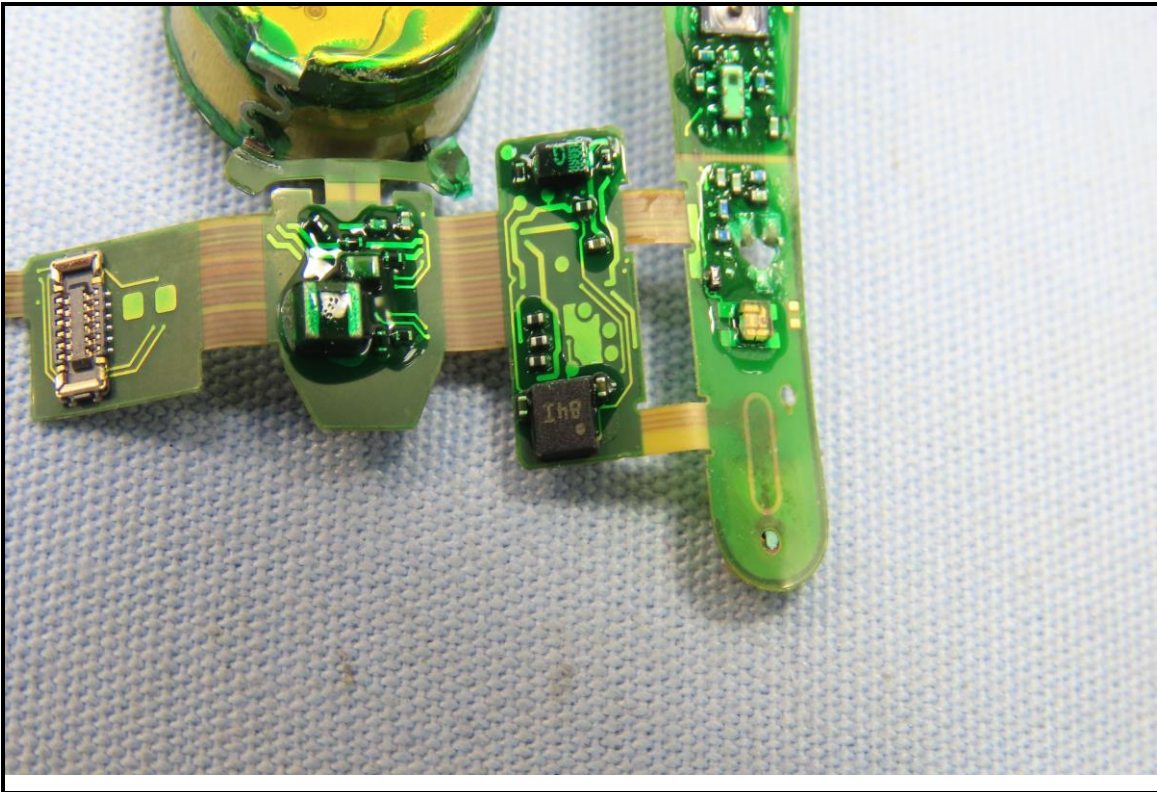

CONSTRUCTION PHOTOS OF EUT

Brand Name: SENNHEISER / Model No.: ConCPlus1

Right Earbud (Brand Name: SENNHEISER / Model No.: ConCPlus1-R)

Left Earbud (Brand Name: SENNHEISER / Model No.: ConCPlus1-L)

Charging Case (Brand Name: SENNHEISER / Model No.: ConCPlus1-C)