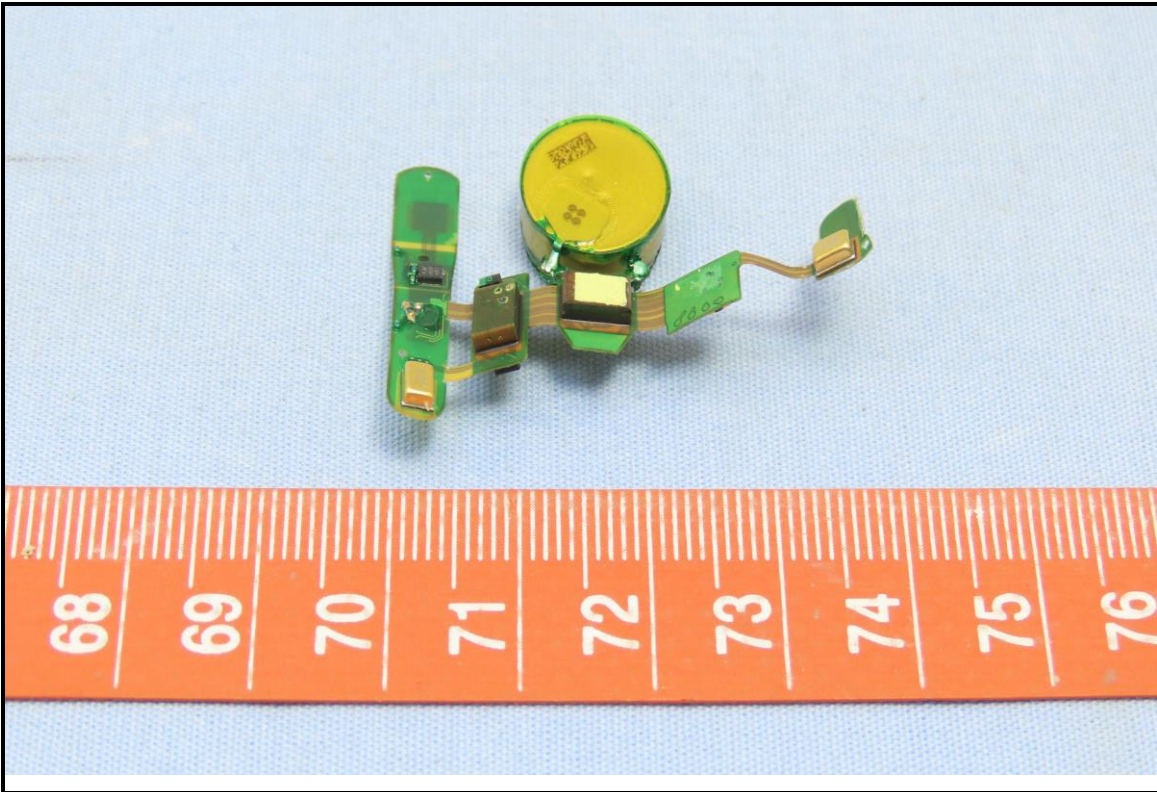

CONSTRUCTION PHOTOS OF EUT

Brand Name: SENNHEISER / Model No.: ConCPlus1

Right Earbud (Brand Name: SENNHEISER / Model No.: ConCPlus1-R)

Left Earbud (Brand Name: SENNHEISER / Model No.: ConCPlus1-L)

Charging Case (Brand Name: SENNHEISER / Model No.: ConCPlus1-C)