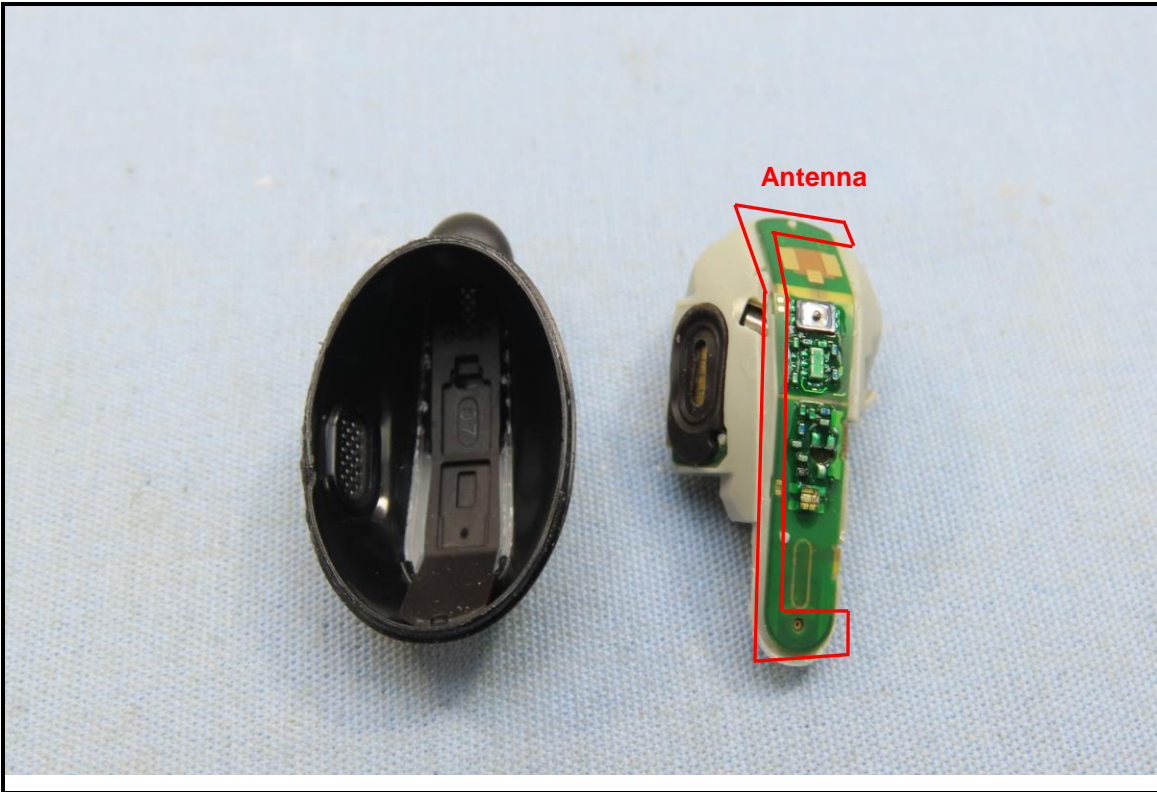

CONSTRUCTION PHOTOS OF EUT

Brand Name: SENNHEISER / Model No.: ConCPlus1

Right Earbud (Brand Name: SENNHEISER / Model No.: ConCPlus1-R)

Left Earbud (Brand Name: SENNHEISER / Model No.: ConCPlus1-L)

Charging Case (Brand Name: SENNHEISER / Model No.: ConCPlus1-C)