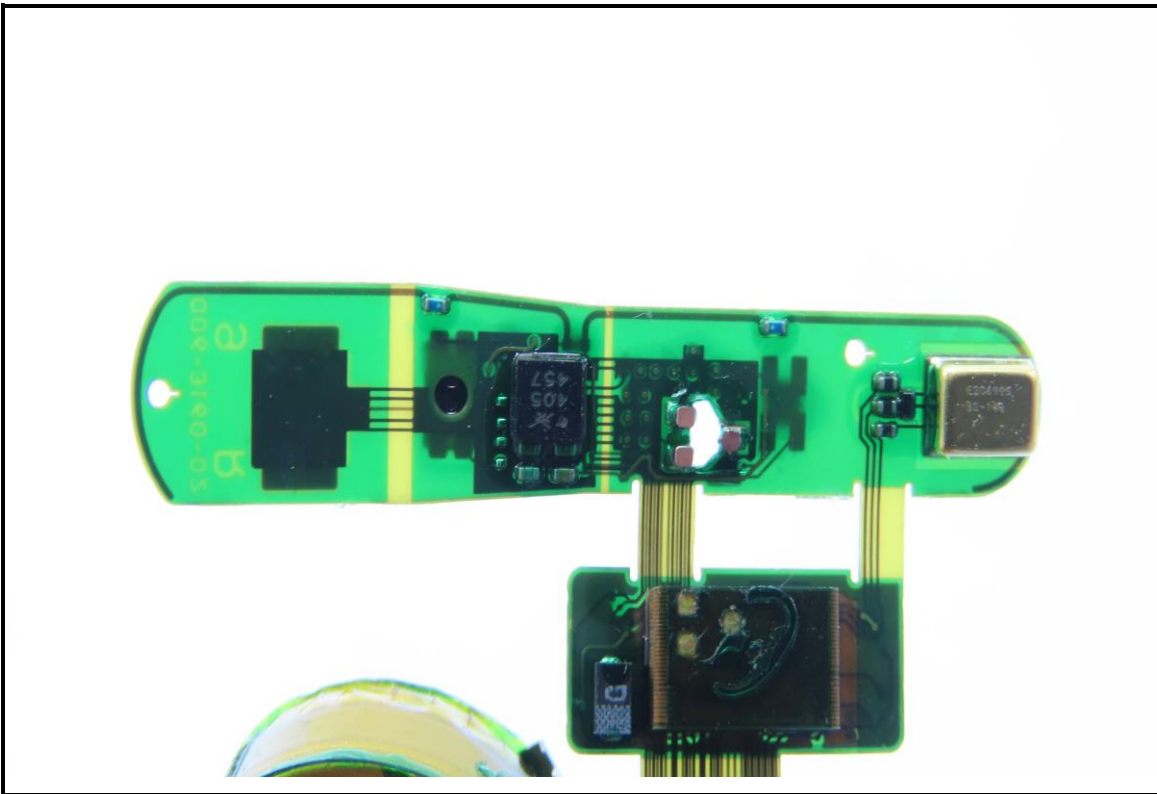

CONSTRUCTION PHOTOS OF EUT

Brand Name: SENNHEISER / Model No.: ConCPlus1

Right Earbud (Brand Name: SENNHEISER / Model No.: ConCPlus1-R)

Left Earbud (Brand Name: SENNHEISER / Model No.: ConCPlus1-L)

Charging Case (Brand Name: SENNHEISER / Model No.: ConCPlus1-C)