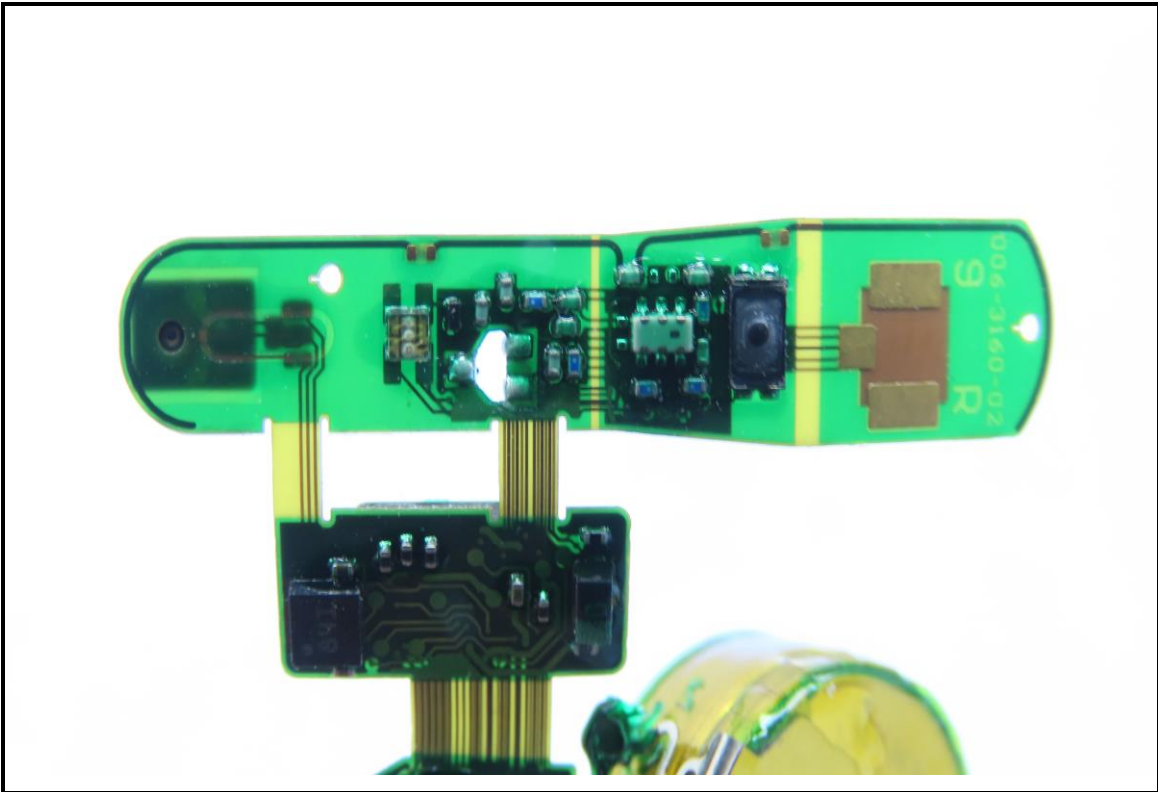

CONSTRUCTION PHOTOS OF EUT

Brand Name: SENNHEISER / Model No.: ConCPlus1

Right Earbud (Brand Name: SENNHEISER / Model No.: ConCPlus1-R)

Left Earbud (Brand Name: SENNHEISER / Model No.: ConCPlus1-L)

Charging Case (Brand Name: SENNHEISER / Model No.: ConCPlus1-C)