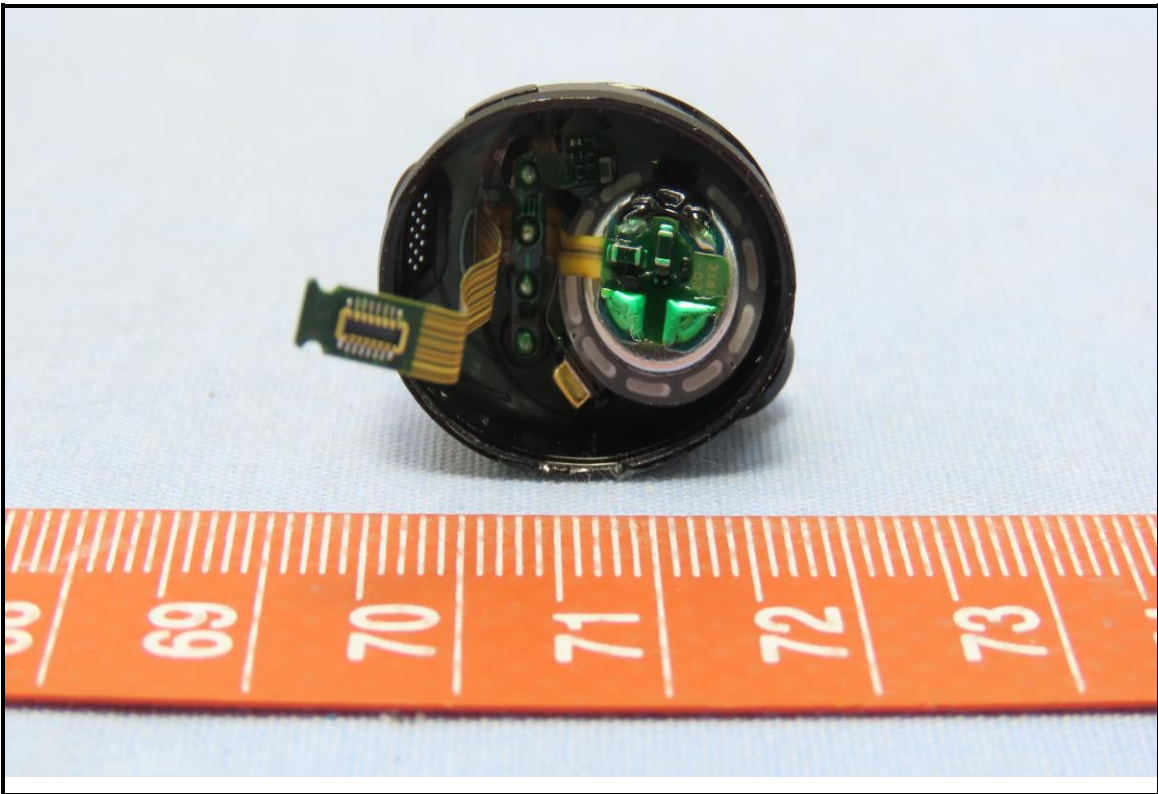

CONSTRUCTION PHOTOS OF EUT

Brand Name: SENNHEISER / Model No.: ConCPlus1

Right Earbud (Brand Name: SENNHEISER / Model No.: ConCPlus1-R)

Left Earbud (Brand Name: SENNHEISER / Model No.: ConCPlus1-L)

Charging Case (Brand Name: SENNHEISER / Model No.: ConCPlus1-C)