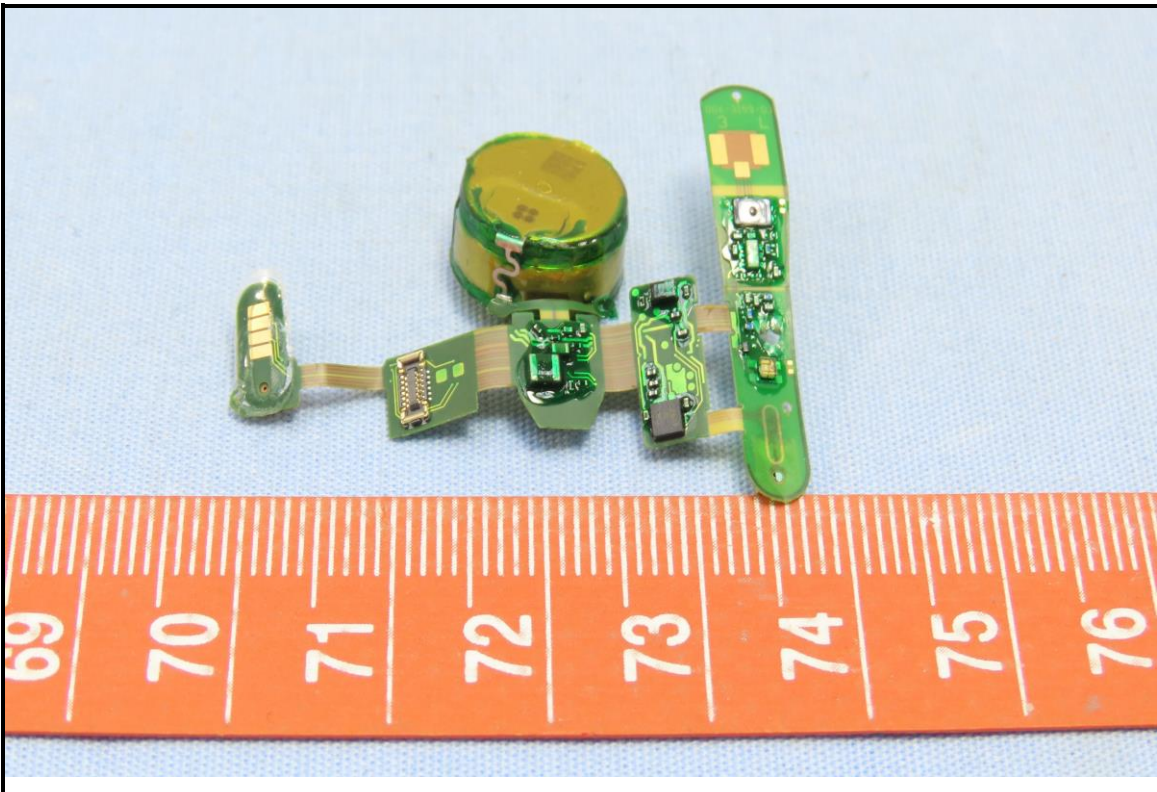

CONSTRUCTION PHOTOS OF EUT

Brand Name: SENNHEISER / Model No.: ConCPlus1

Right Earbud (Brand Name: SENNHEISER / Model No.: ConCPlus1-R)

Left Earbud (Brand Name: SENNHEISER / Model No.: ConCPlus1-L)

Charging Case (Brand Name: SENNHEISER / Model No.: ConCPlus1-C)