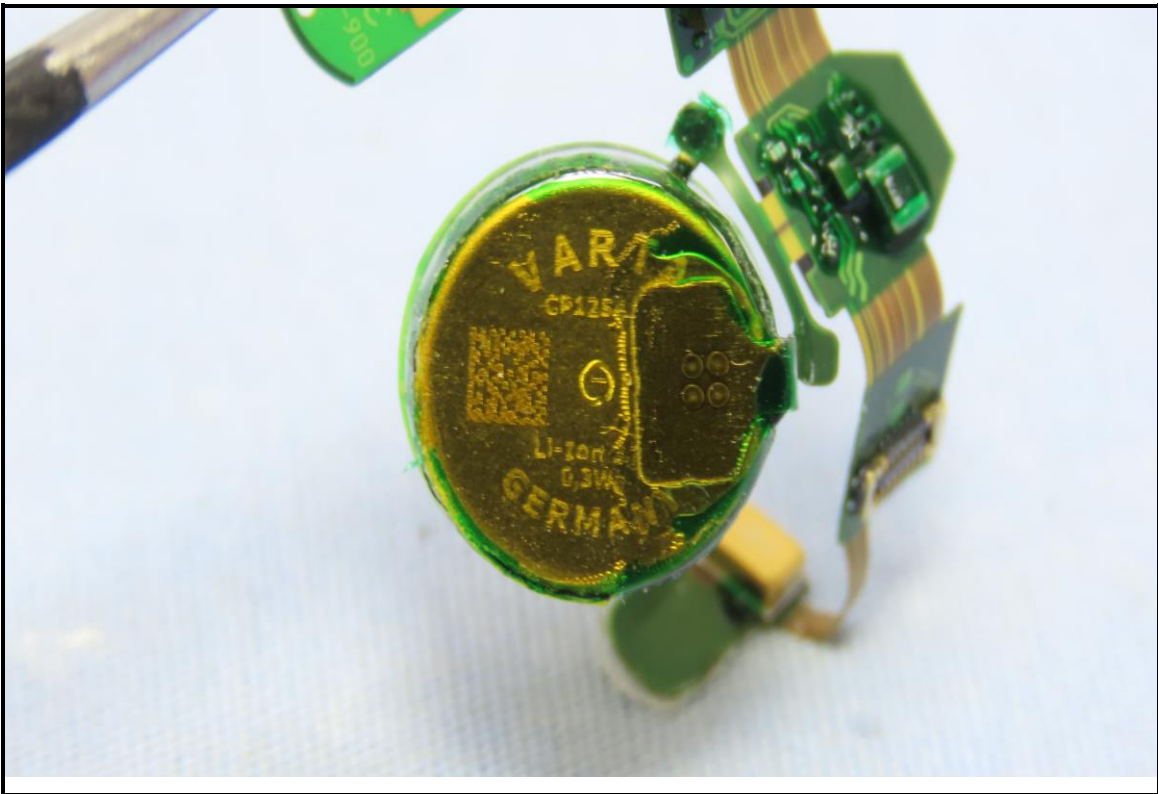

CONSTRUCTION PHOTOS OF EUT

Brand Name: SENNHEISER / Model No.: ConCPlus1

Right Earbud (Brand Name: SENNHEISER / Model No.: ConCPlus1-R)

Left Earbud (Brand Name: SENNHEISER / Model No.: ConCPlus1-L)

Charging Case (Brand Name: SENNHEISER / Model No.: ConCPlus1-C)