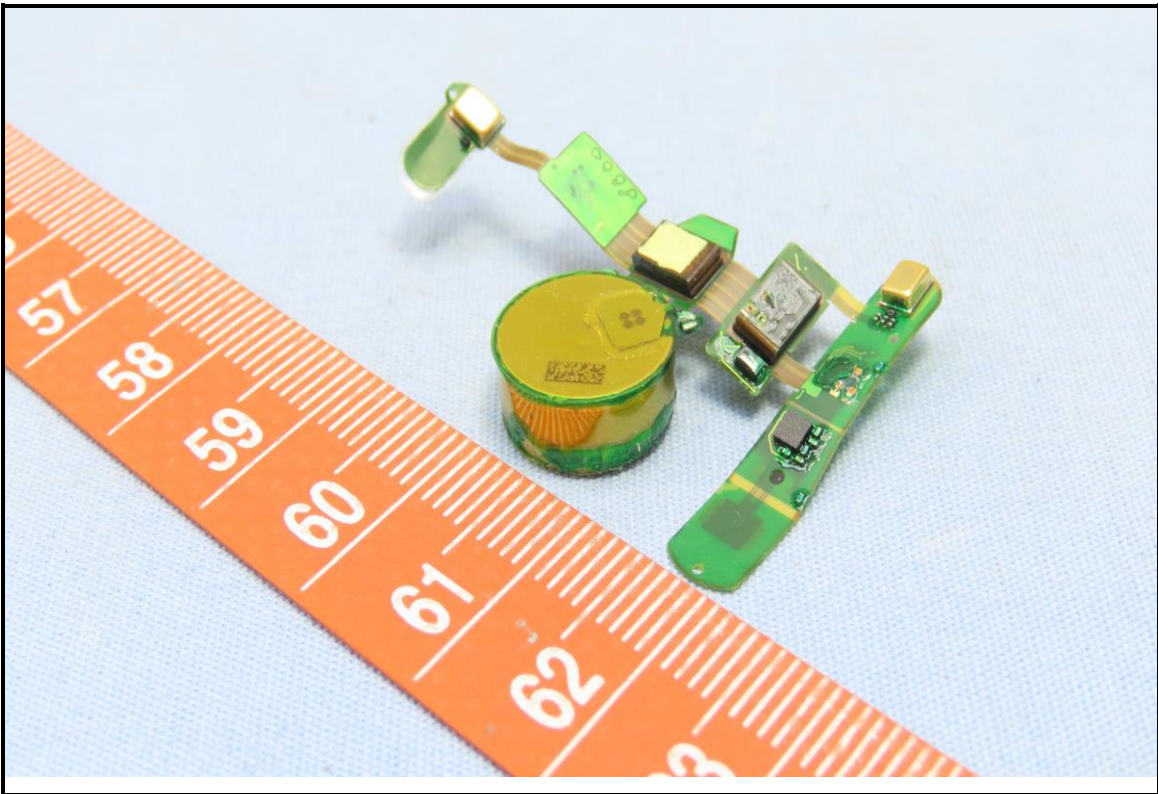

CONSTRUCTION PHOTOS OF EUT

Brand Name: SENNHEISER / Model No.: ConCPlus1

Right Earbud (Brand Name: SENNHEISER / Model No.: ConCPlus1-R)

Left Earbud (Brand Name: SENNHEISER / Model No.: ConCPlus1-L)

Charging Case (Brand Name: SENNHEISER / Model No.: ConCPlus1-C)