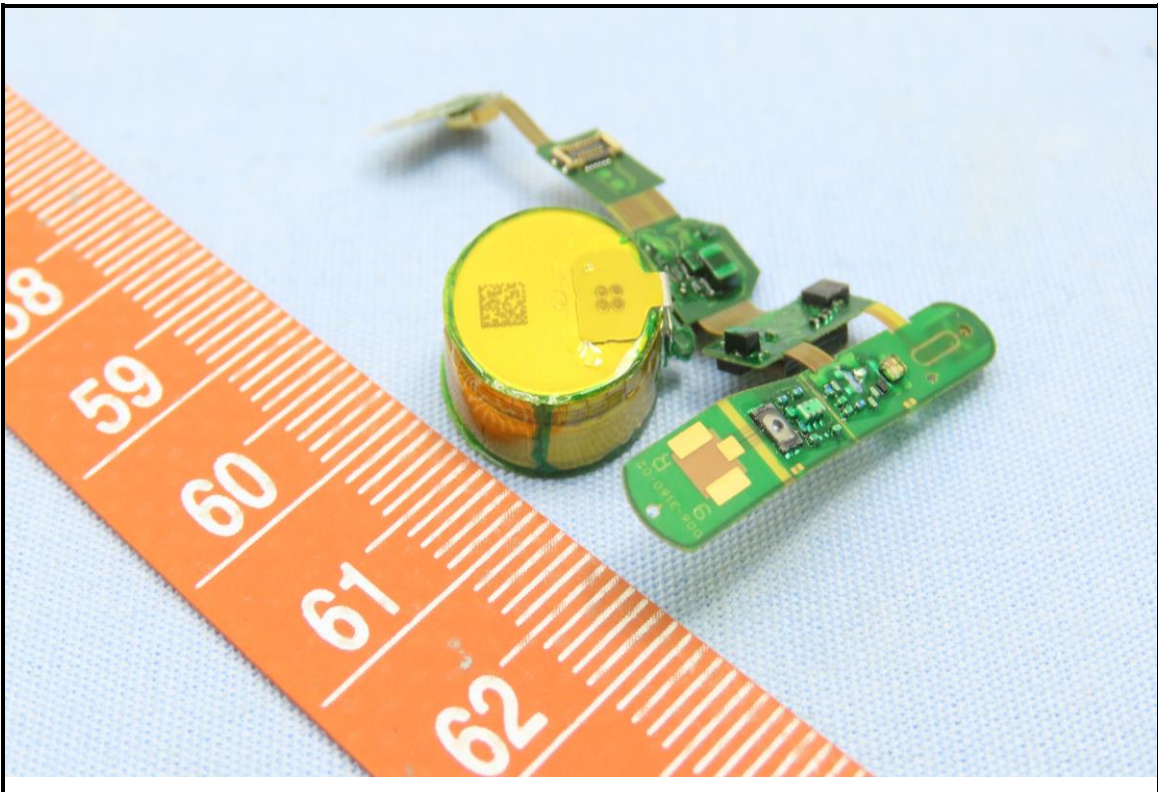

CONSTRUCTION PHOTOS OF EUT

Brand Name: SENNHEISER / Model No.: ConCPlus1

Right Earbud (Brand Name: SENNHEISER / Model No.: ConCPlus1-R)

Left Earbud (Brand Name: SENNHEISER / Model No.: ConCPlus1-L)

Charging Case (Brand Name: SENNHEISER / Model No.: ConCPlus1-C)