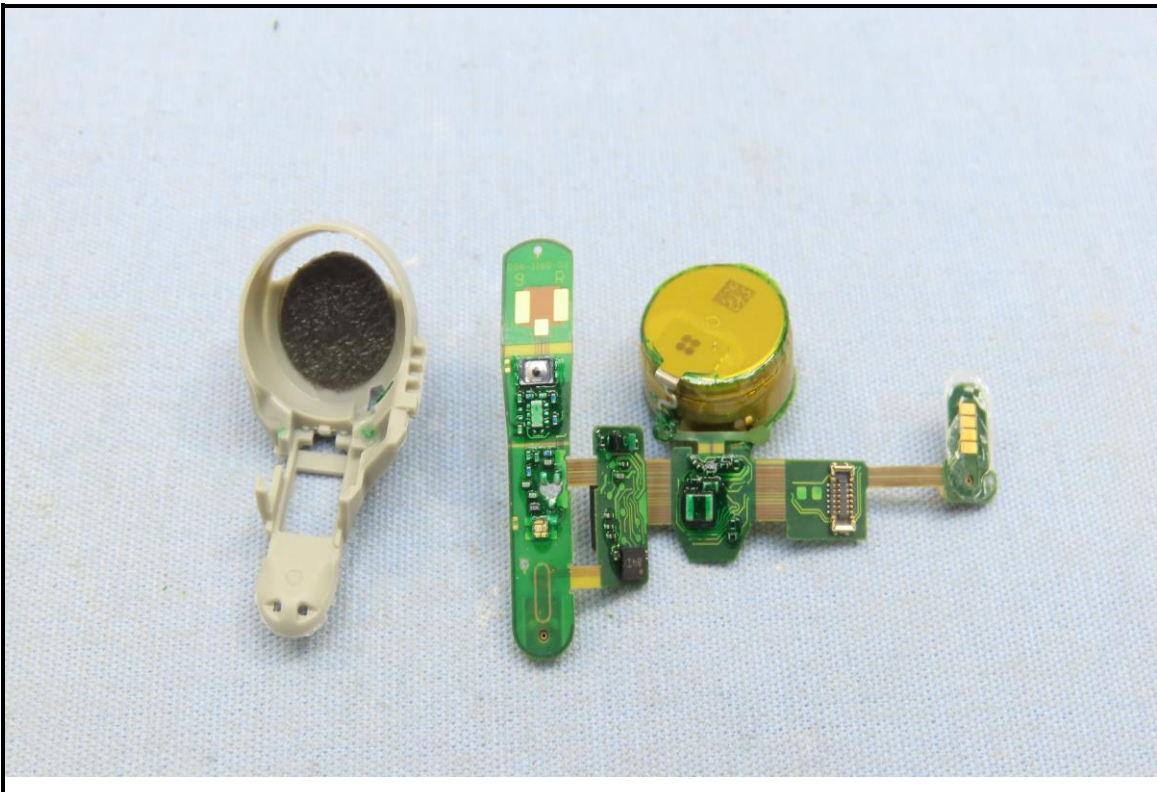

CONSTRUCTION PHOTOS OF EUT

Brand Name: SENNHEISER / Model No.: ConCPlus1

Right Earbud (Brand Name: SENNHEISER / Model No.: ConCPlus1-R)

Left Earbud (Brand Name: SENNHEISER / Model No.: ConCPlus1-L)

Charging Case (Brand Name: SENNHEISER / Model No.: ConCPlus1-C)