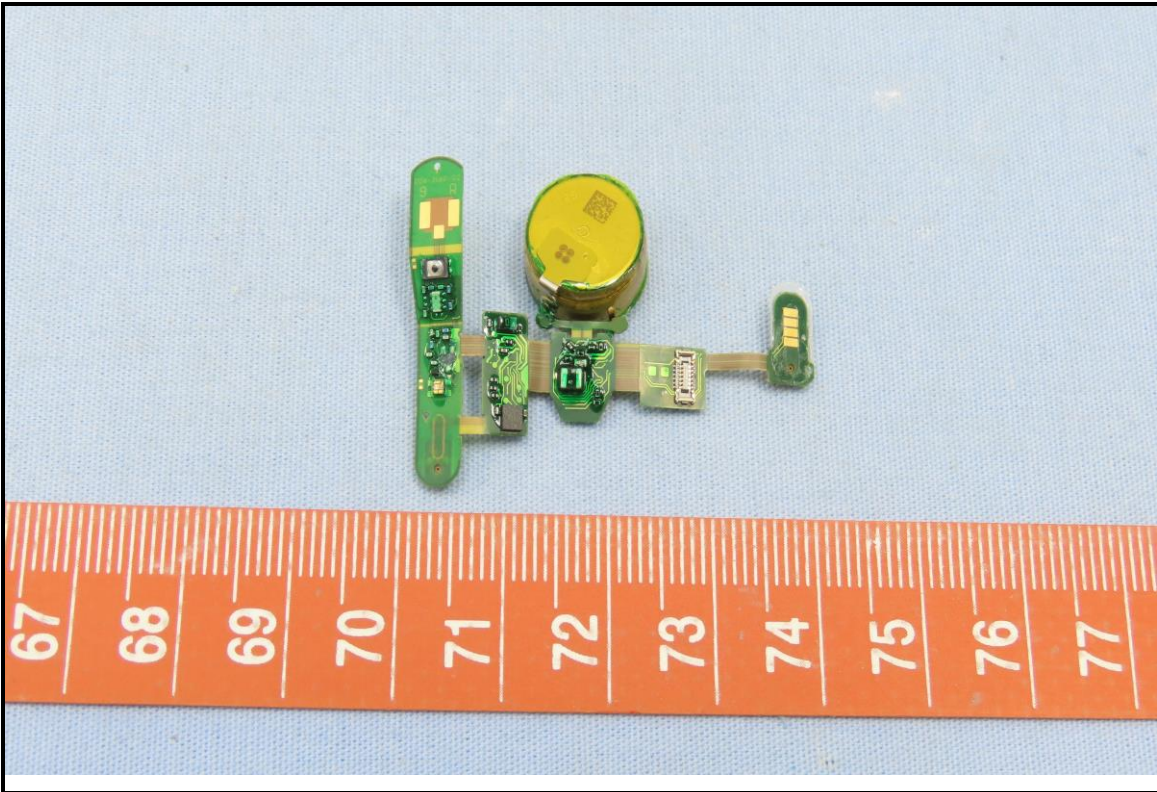

CONSTRUCTION PHOTOS OF EUT

Brand Name: SENNHEISER / Model No.: ConCPlus1

Right Earbud (Brand Name: SENNHEISER / Model No.: ConCPlus1-R)

Left Earbud (Brand Name: SENNHEISER / Model No.: ConCPlus1-L)

Charging Case (Brand Name: SENNHEISER / Model No.: ConCPlus1-C)