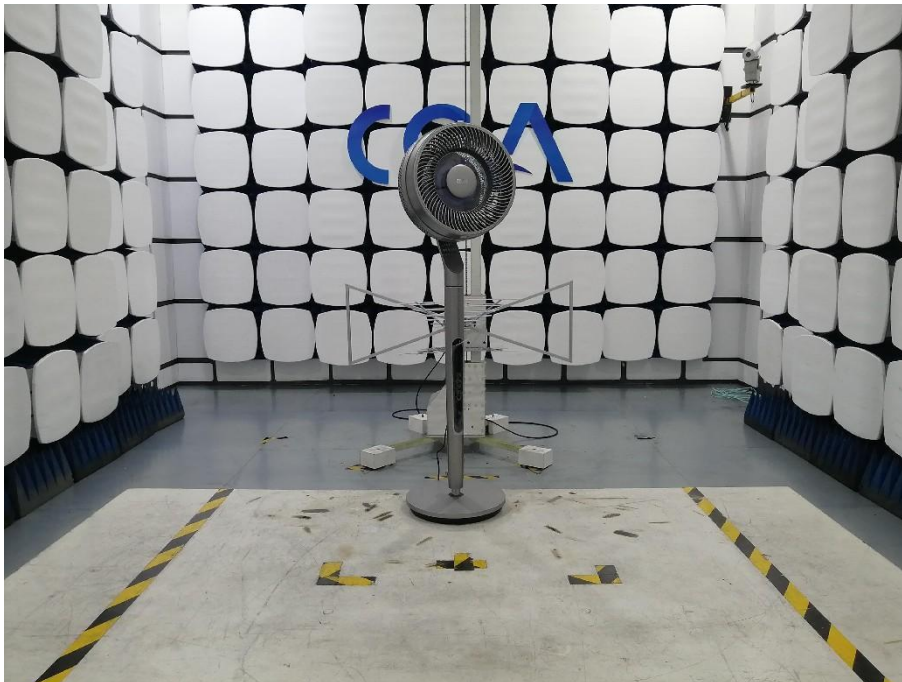

Setup photos

1 Photographs - EUT Test Setup

1.1 Radiated Spurious Emission

9kHz~30MHz:

30MHz~1GHz:

Above 1GHz:

1.2 Conducted Emissions Test Setup