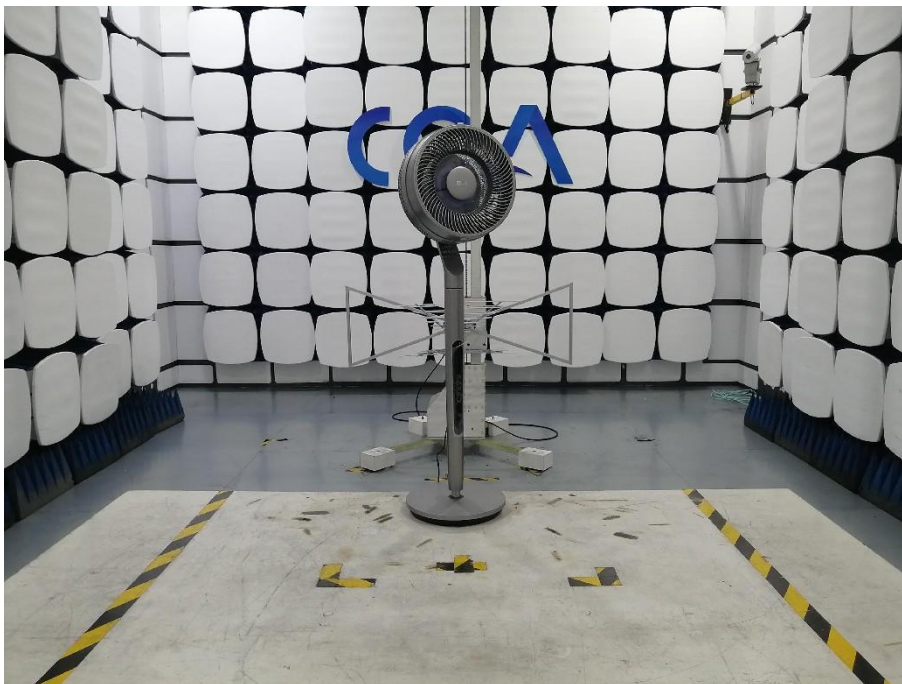

## Setup photos

### 1 Photographs - EUT Test Setup

#### 1.1 Radiated Spurious Emission

9kHz~30MHz:

30MHz~1GHz:

Above 1GHz:

**1.2 Conducted Emissions Test Setup**