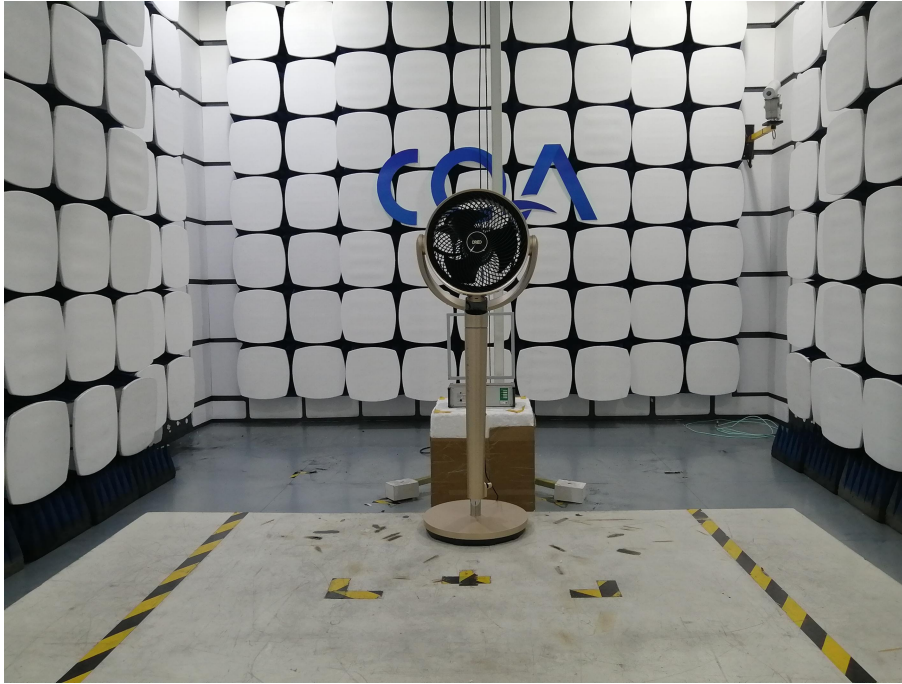

Setup photos

1 Photographs - EUT Test Setup

1.1 Radiated Spurious Emission

9kHz~30MHz:

30MHz~1GHz:

Above 1GHz:

1.2 Conducted Emissions Test Setup