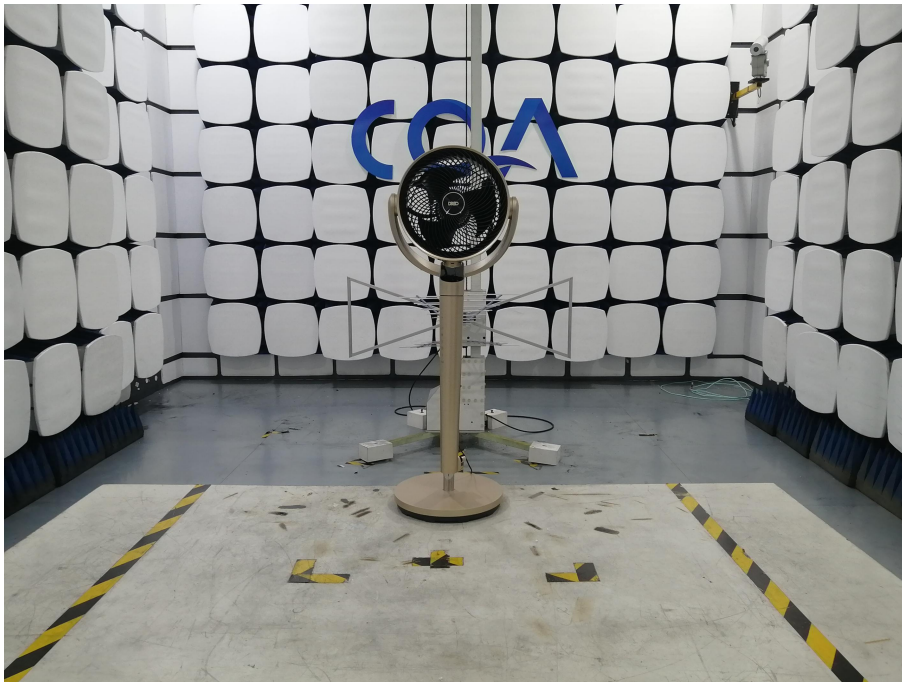

Setup photos

1 Photographs - EUT Test Setup

1.1 Radiated Spurious Emission

9kHz~30MHz:

30MHz~1GHz:

Above 1GHz:

1.2 Conducted Emissions Test Setup