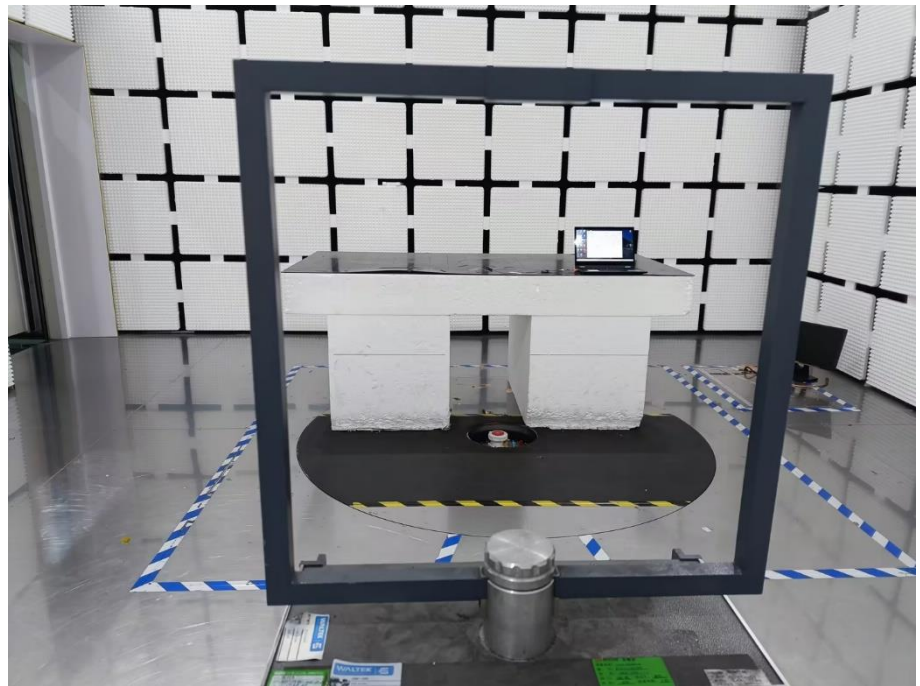

EXHIBIT 4 - TEST SETUP PHOTOGRAPHS

Radiation Emission Test Setup (Below 30MHz)

Radiation Emission Test Setup (30MHz to 1GHz)

Radiation Emission Test Setup (1GHz to 18GHz)

Radiation Emission Test Setup (Above 18GHz)