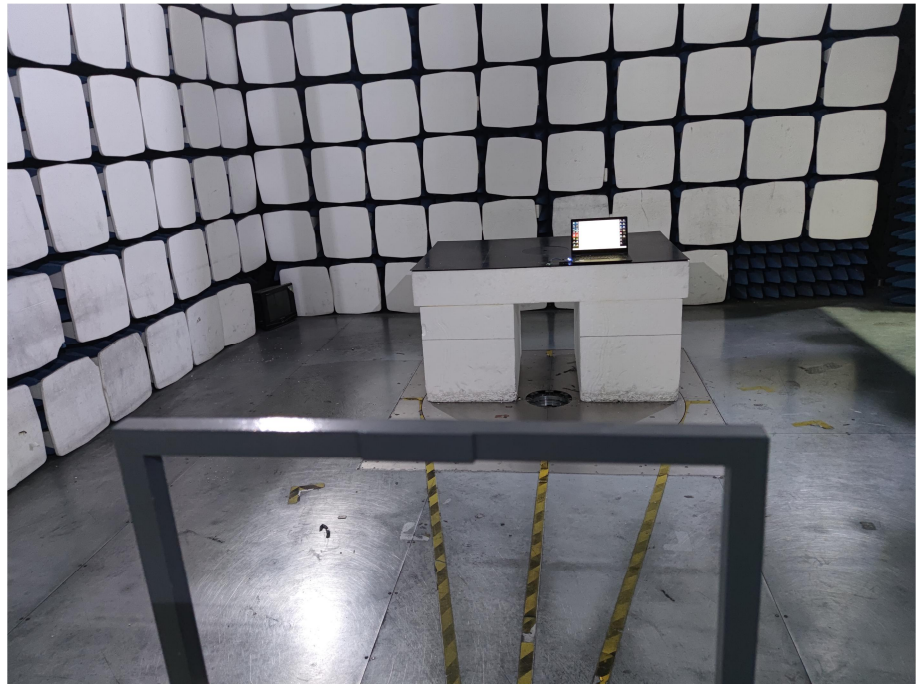

EXHIBIT 4 - TEST SETUP PHOTOGRAPHS

Radiation Emission Test Setup (Below 30MHz)

Radiation Emission Test Setup (30MHz to 1GHz)

Radiation Emission Test Setup (1GHz to 18GHz)

Radiation Emission Test Setup (Above 18GHz)