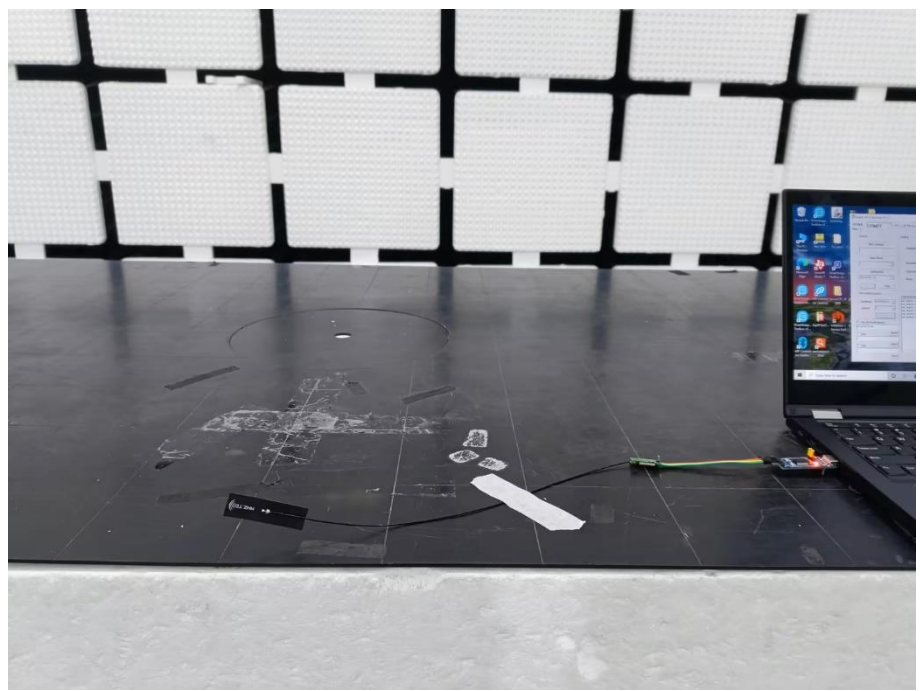

EXHIBIT 4 - TEST SETUP PHOTOGRAPHS

Radiation Emission Test Setup (Below 30MHz)

Radiation Emission Test Setup (30MHz to 1GHz)

Radiation Emission Test Setup (1GHz to 18GHz)

Radiation Emission Test Setup (Above 18GHz)