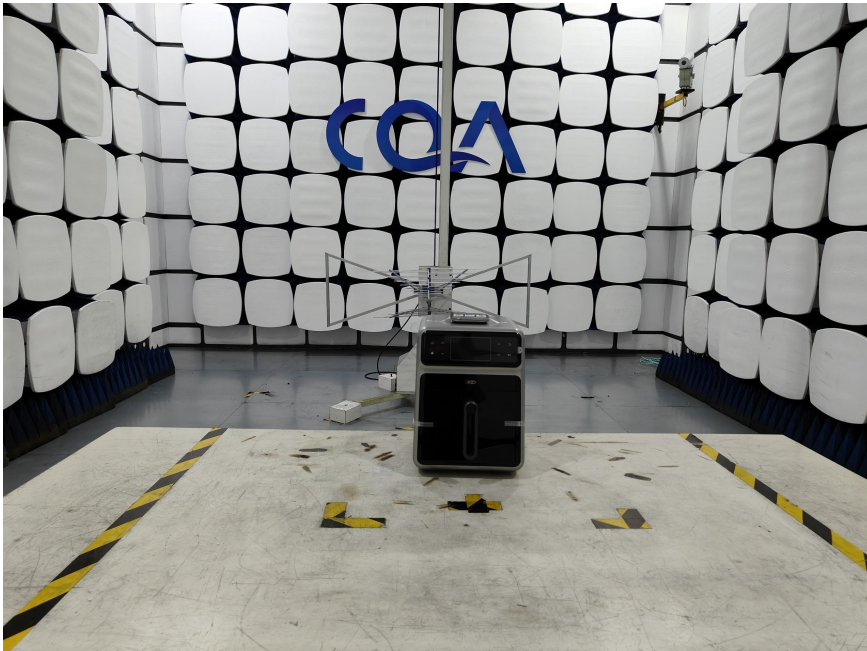

Photographs - EUT Test Setup

Radiated Spurious Emission

9kHz~30MHz:

30MHz~1GHz:

Above 1GHz:

Conducted Emissions Test Setup