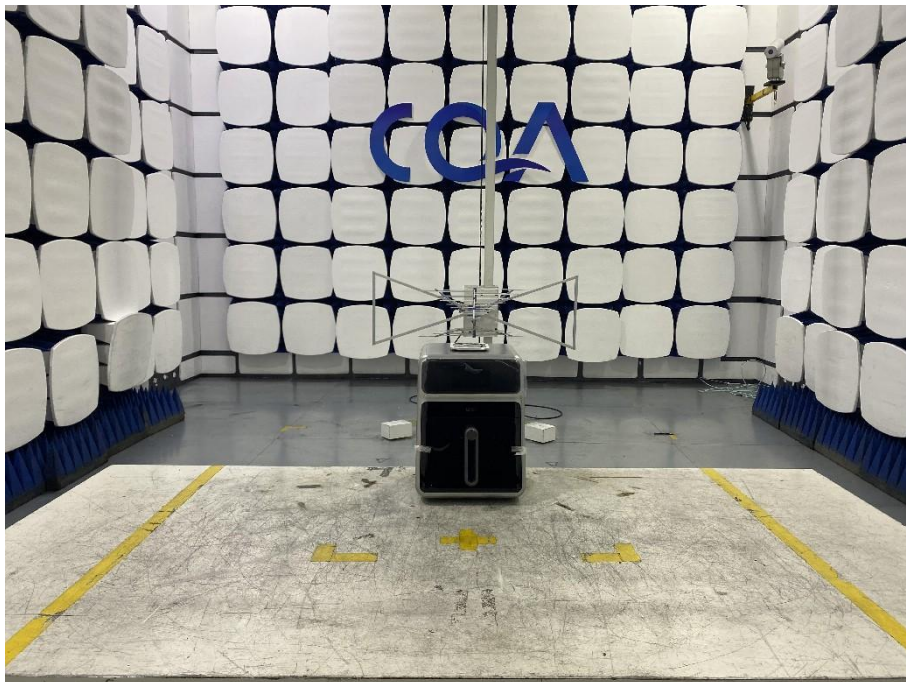

1 Photographs - EUT Test Setup

1.1 Radiated Spurious Emission

9kHz~30MHz:

30MHz~1GHz:

Above 1GHz:

1.2 Conducted Emission