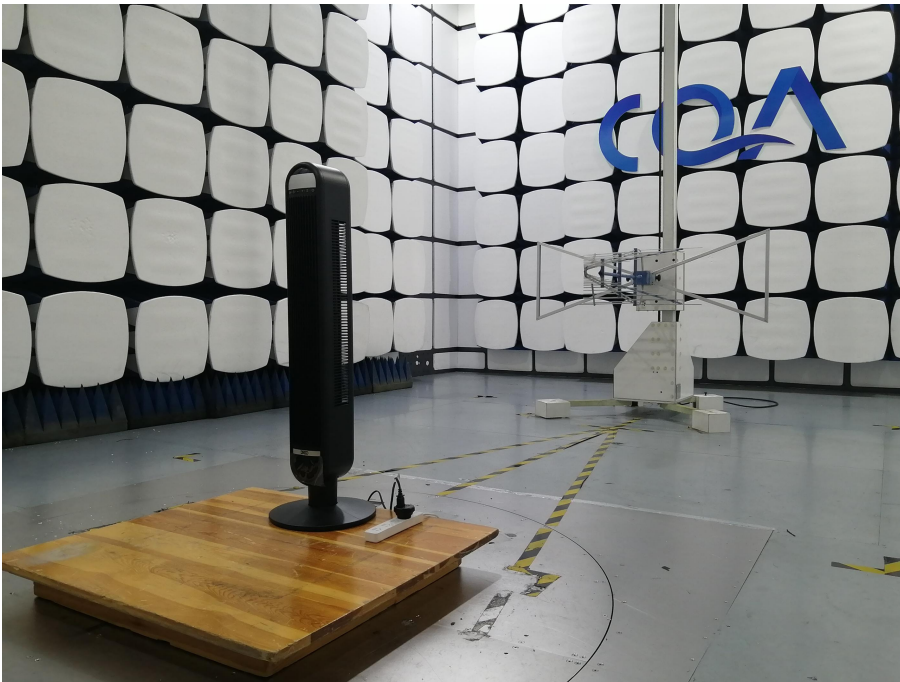

Setup photos

1 Photographs - EUT Test Setup

1.1 Radiated Spurious Emission

9kHz~30MHz:

30MHz~1GHz:

Above 1GHz:

1.2 Conducted Emissions Test Setup