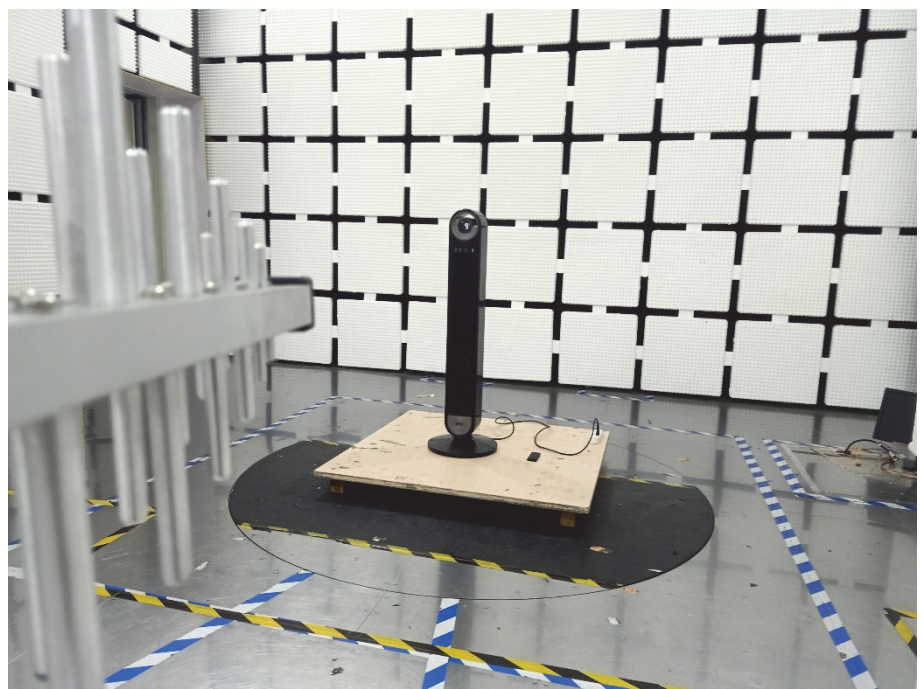

EXHIBIT 4 - TEST SETUP PHOTOGRAPHS

Conducted Emission Test Setup

Radiation Emission Test Setup (Below 30MHz)

Radiation Emission Test Setup (30MHz to 1GHz)

Radiation Emission Test Setup (1GHz to 18GHz)

Radiation Emission Test Setup (Above 18GHz)

Radio Test Setup View

***** END OF REPORT *****