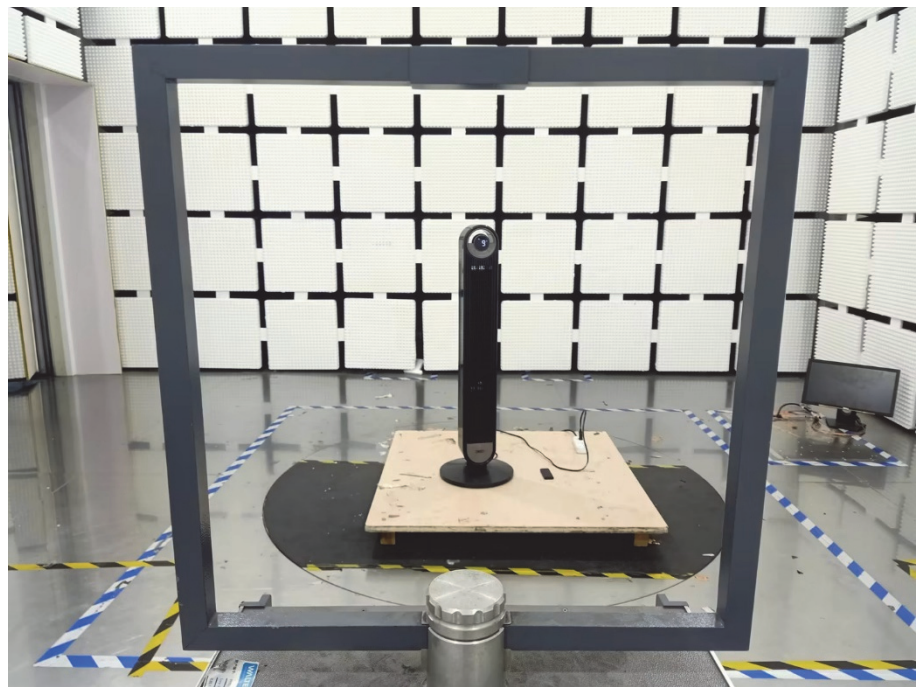

EXHIBIT 4 - TEST SETUP PHOTOGRAPHS

Conducted Emission Test Setup

Radiation Emission Test Setup (Below 30MHz)

Radiation Emission Test Setup (30MHz to 1GHz)

Radiation Emission Test Setup (1GHz to 18GHz)

Radiation Emission Test Setup (Above 18GHz)

Radio Test Setup View

***** END OF REPORT *****