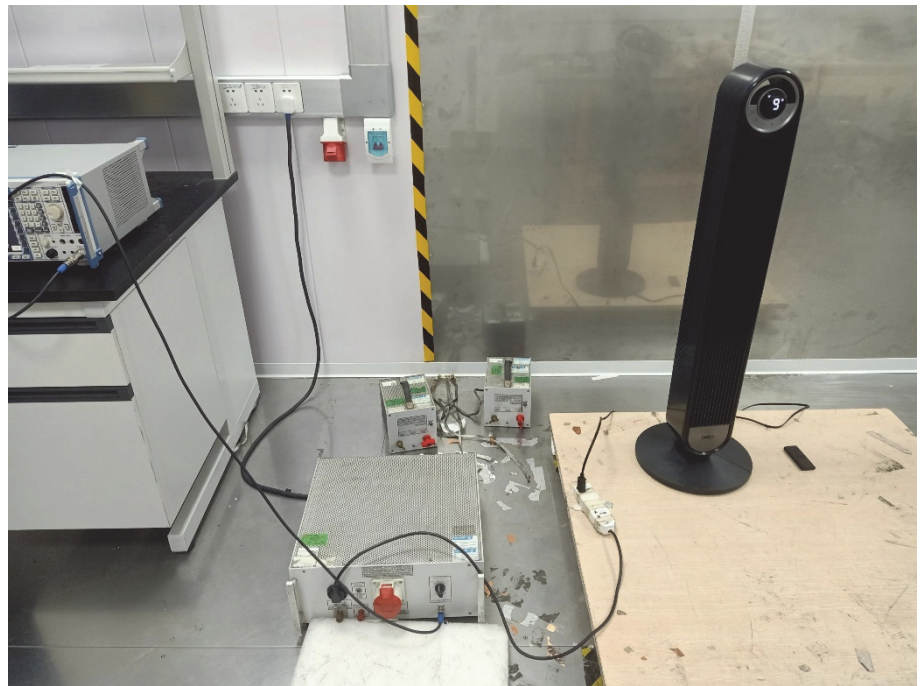

EXHIBIT 4 - TEST SETUP PHOTOGRAPHS

Conducted Emission Test Setup

Radiation Emission Test Setup (Below 30MHz)

Radiation Emission Test Setup (30MHz to 1GHz)

Radiation Emission Test Setup (1GHz to 18GHz)

Radiation Emission Test Setup (Above 18GHz)

Radio Test Setup View

***** END OF REPORT *****