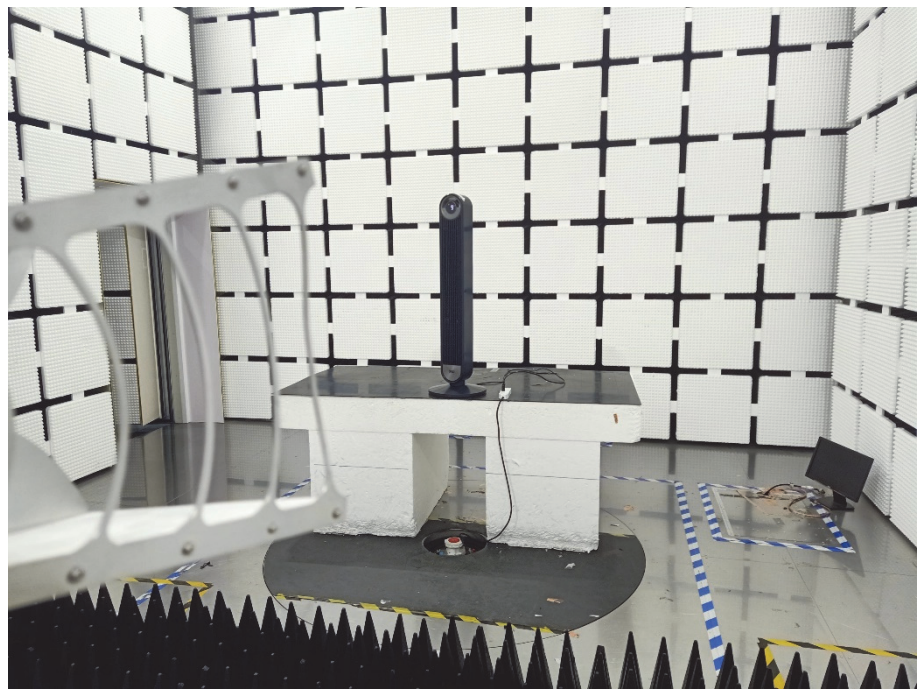

EXHIBIT 4 - TEST SETUP PHOTOGRAPHS

Conducted Emission Test Setup

Radiation Emission Test Setup (Below 30MHz)

Radiation Emission Test Setup (30MHz to 1GHz)

Radiation Emission Test Setup (1GHz to 18GHz)

Radiation Emission Test Setup (Above 18GHz)

Radio Test Setup View

***** END OF REPORT *****