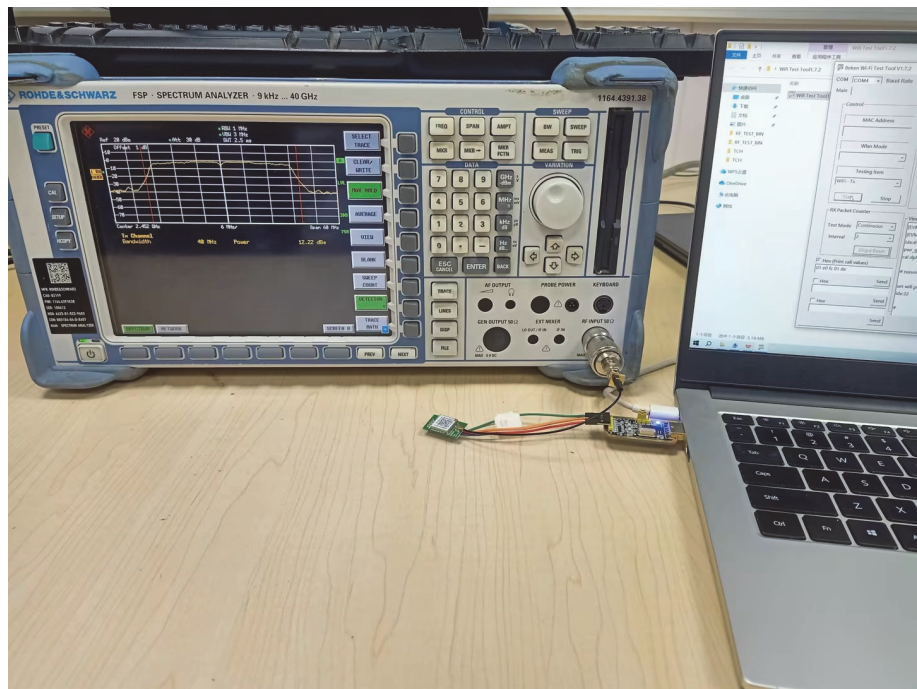

EXHIBIT 4 - TEST SETUP PHOTOGRAPHS

Conducted Emission Test Setup

Radiation Emission Test Setup (Below 30MHz)

Radiation Emission Test Setup (30MHz to 1GHz)

Radiation Emission Test Setup (1GHz to 18GHz)

Radiation Emission Test Setup (Above 18GHz)

Radio Test Setup View

***** END OF REPORT *****