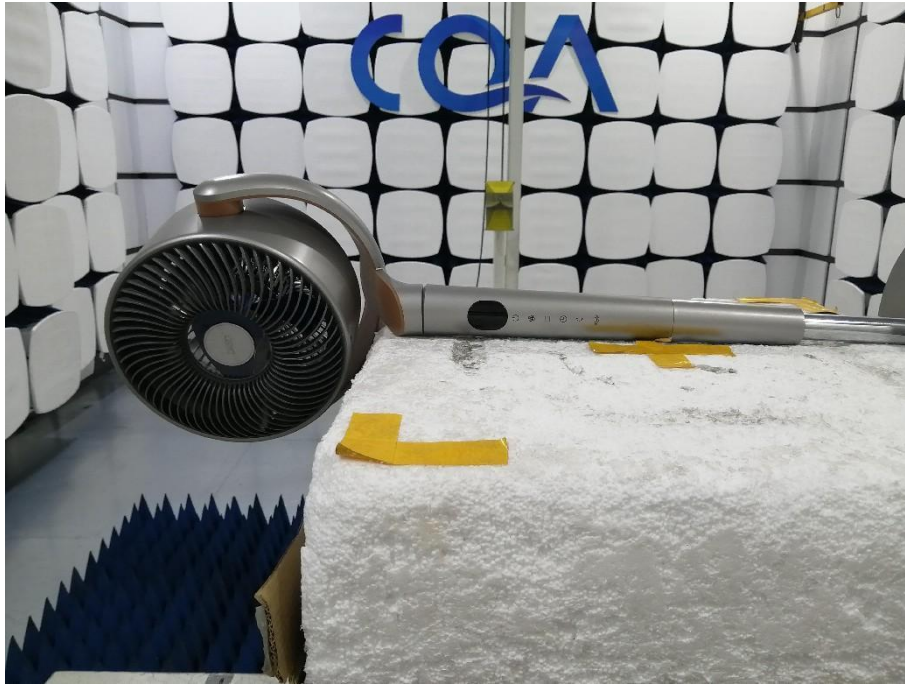

1 Photographs - EUT Test Setup

1.1 Radiated Spurious Emission

9kHz~30MHz:

30MHz~1GHz:

Above 1GHz:

1.2 Conducted Emissions Test Setup