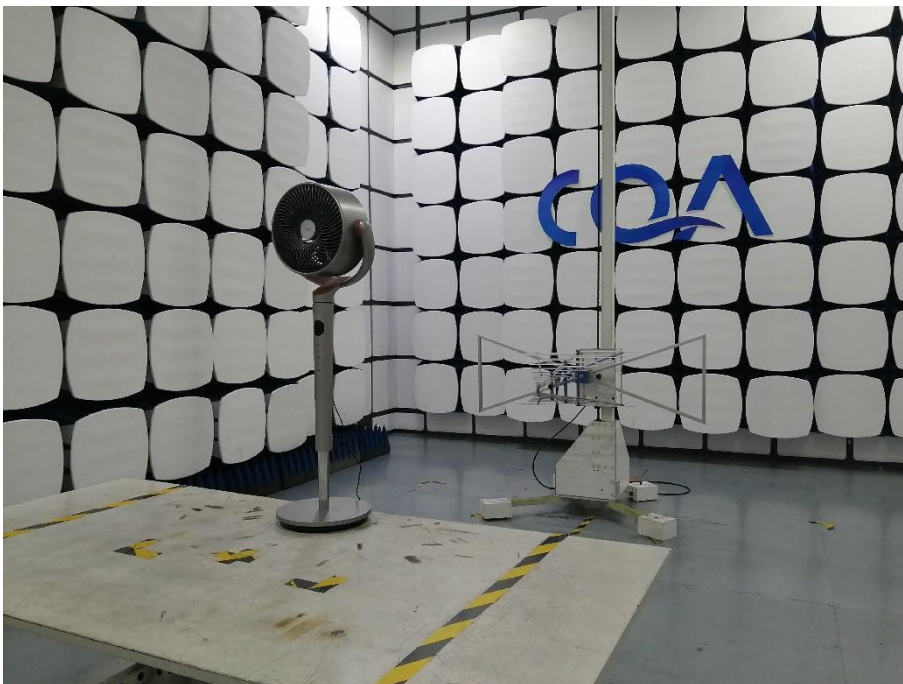

1 Photographs - EUT Test Setup

1.1 Radiated Spurious Emission

9kHz~30MHz:

30MHz~1GHz:

Above 1GHz:

1.2 Conducted Emissions Test Setup