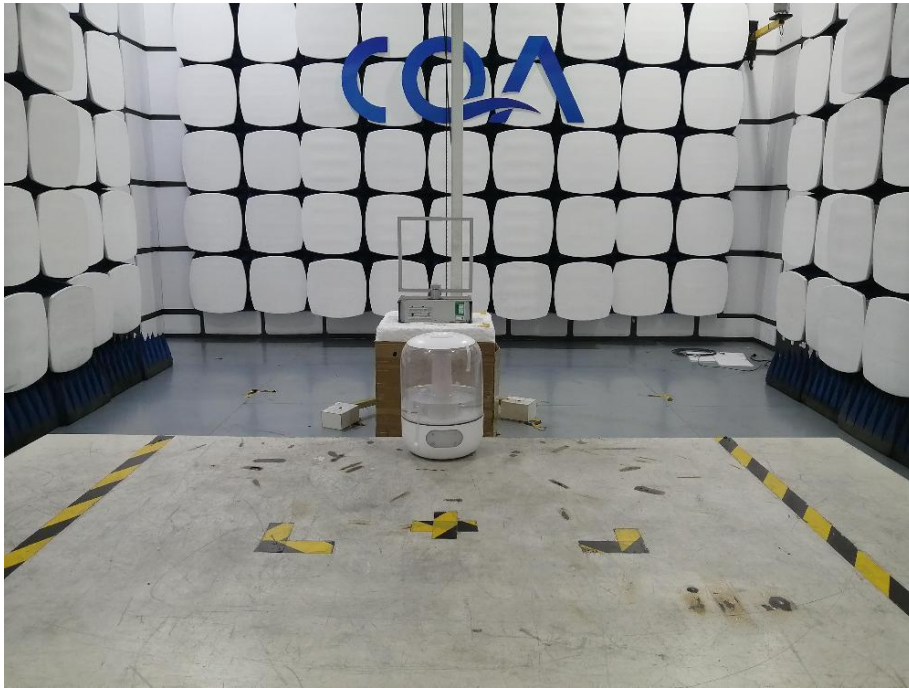

Setup photos

1 Photographs - EUT Test Setup

1.1 Radiated Spurious Emission

9kHz~30MHz:

30MHz~1GHz:

Above 1GHz:

1.2 Conducted Emissions Test Setup