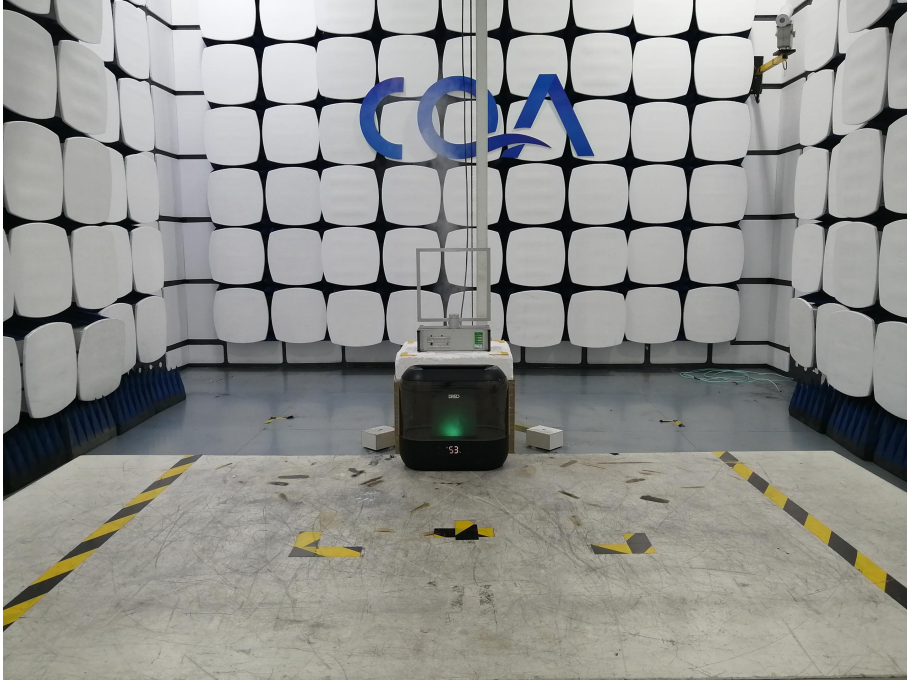

Test Photos

1.1 Radiated Spurious Emission

9kHz~30MHz:

30MHz~1GHz:

Above 1GHz:

1.2 Conducted Emissions Test Setup