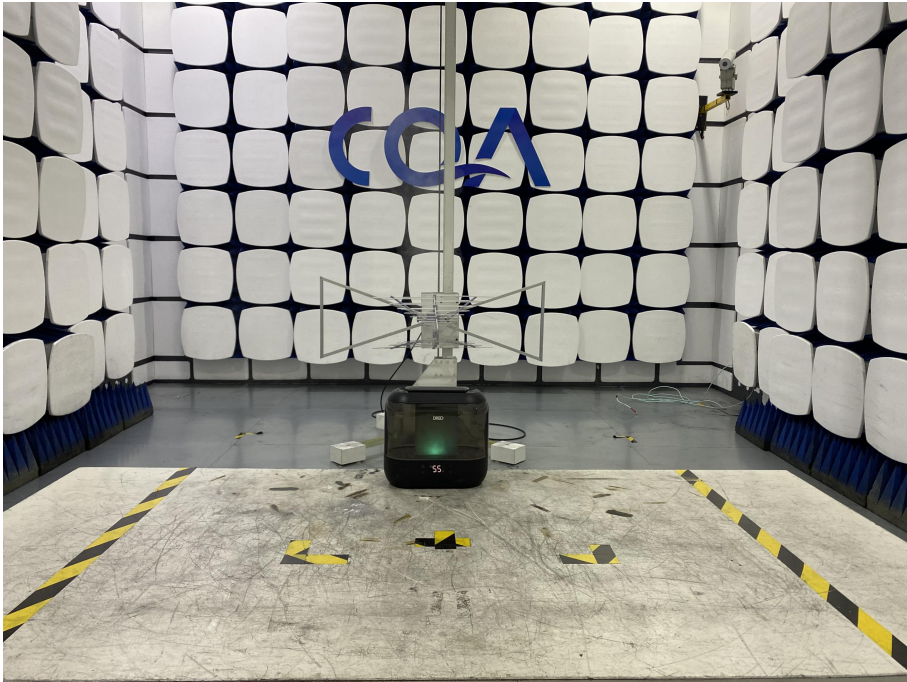

Test Photos

1.1 Radiated Spurious Emission

9kHz~30MHz:

30MHz~1GHz:

Above 1GHz:

1.2 Conducted Emissions Test Setup