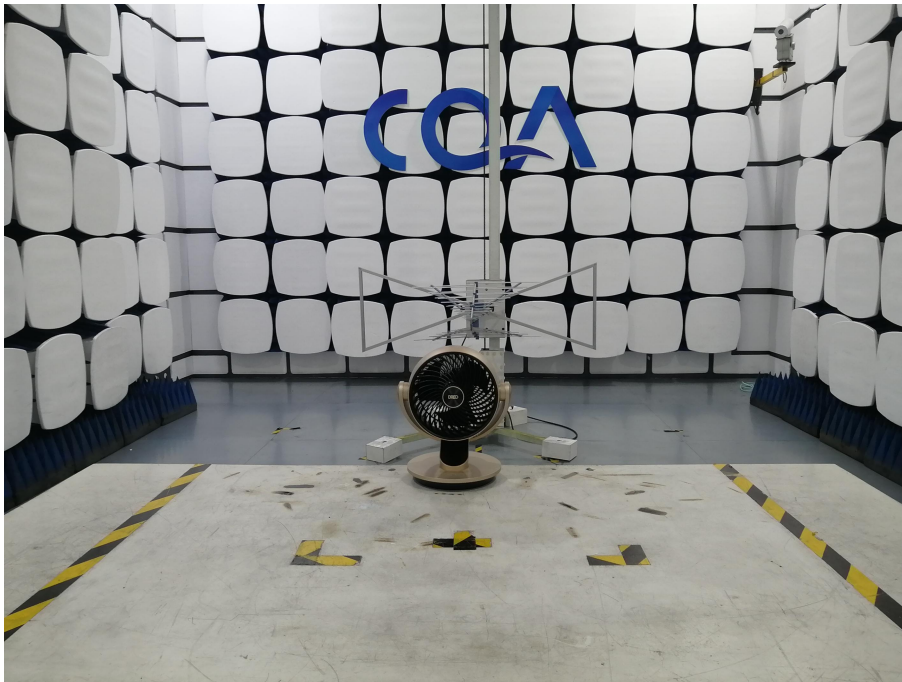

Setup photos

1 Photographs - EUT Test Setup

1.1 Radiated Spurious Emission

9kHz~30MHz:

30MHz~1GHz:

Above 1GHz:

1.2 Conducted Emissions Test Setup