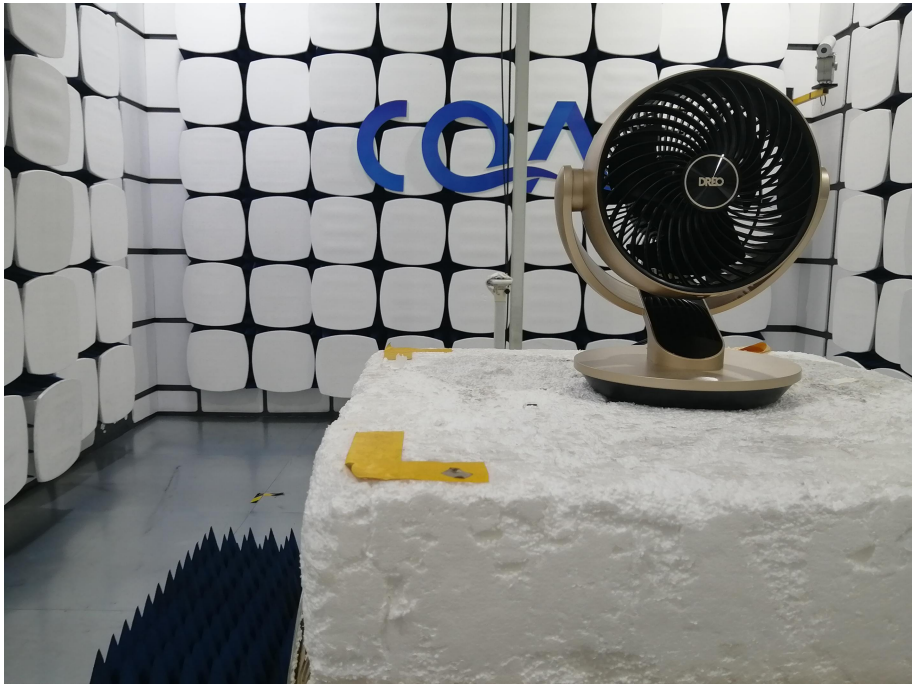

Setup photos

1 Photographs - EUT Test Setup

1.1 Radiated Spurious Emission

9kHz~30MHz:

30MHz~1GHz:

Above 1GHz:

1.2 Conducted Emissions Test Setup