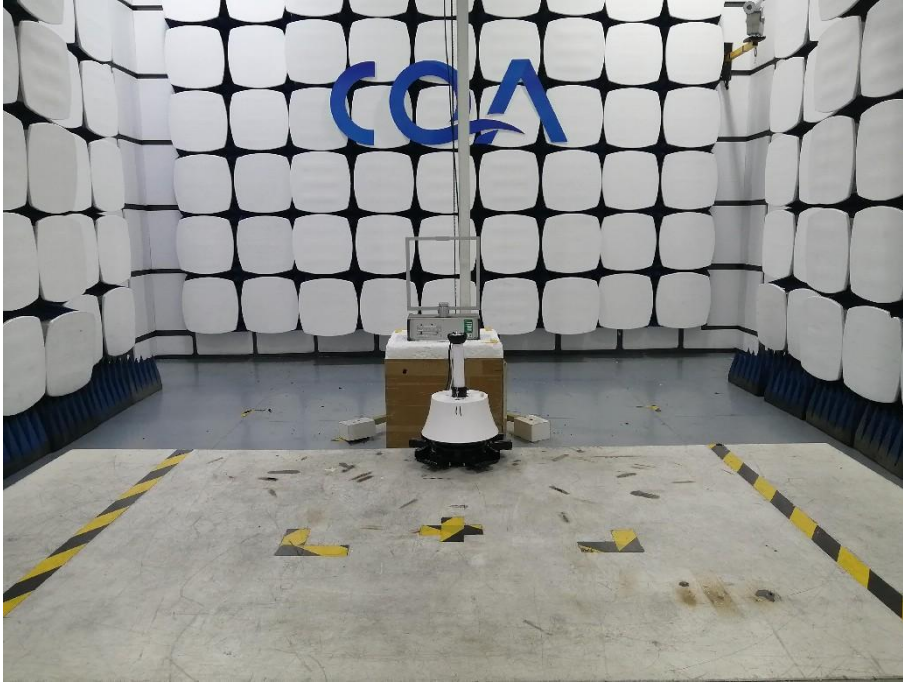

# 1 Photographs - EUT Test Setup

## 1.1 Radiated Spurious Emission

9kHz~30MHz:

30MHz~1GHz:

Above 1GHz: