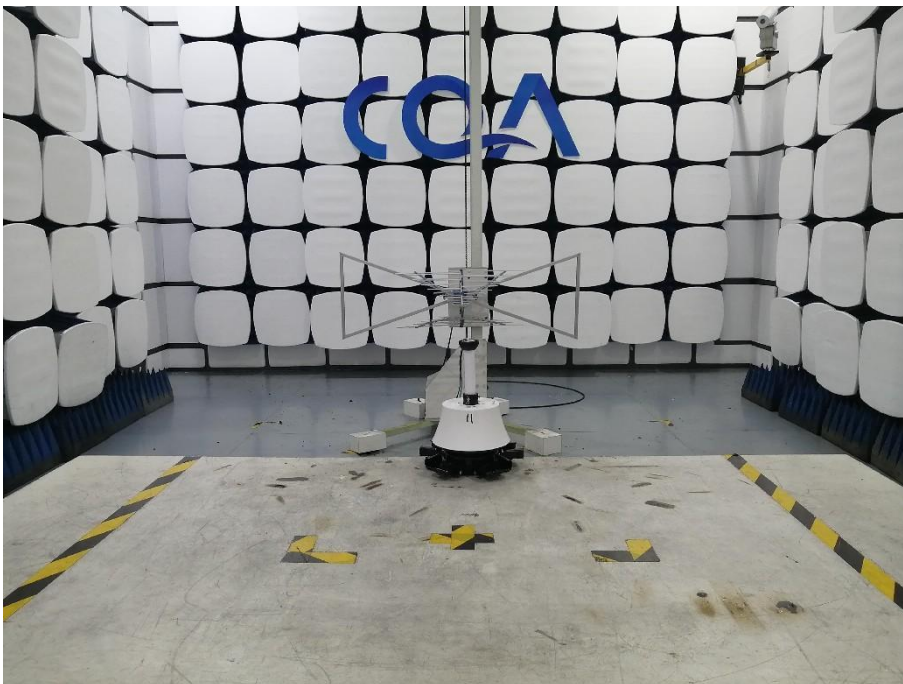

# 1 Photographs - EUT Test Setup

## 1.1 Radiated Spurious Emission

9kHz~30MHz:

30MHz~1GHz:

Above 1GHz: