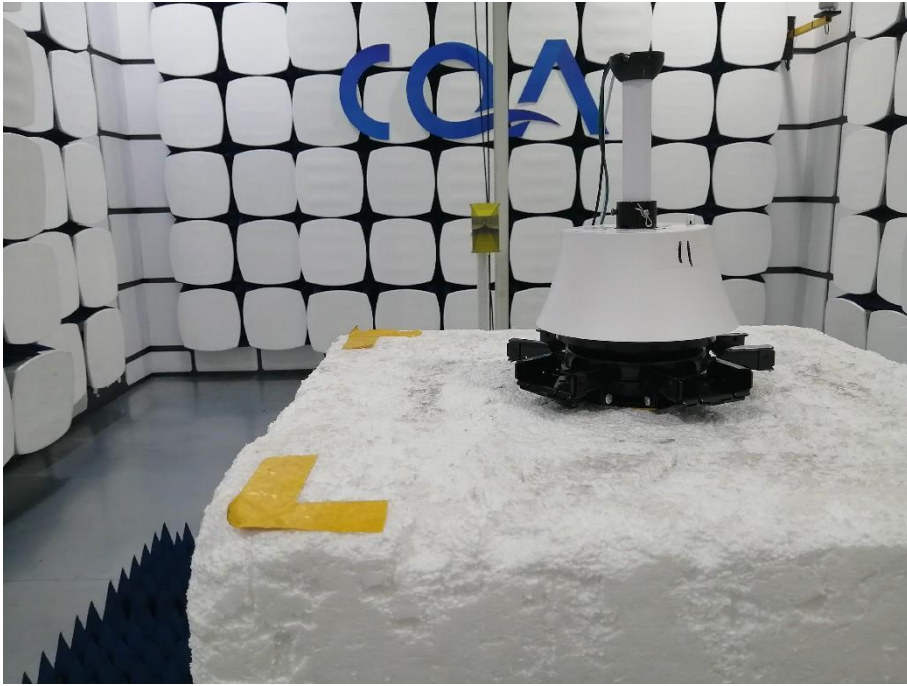

# 1 Photographs - EUT Test Setup

## 1.1 Radiated Spurious Emission

9kHz~30MHz:

30MHz~1GHz:

Above 1GHz: