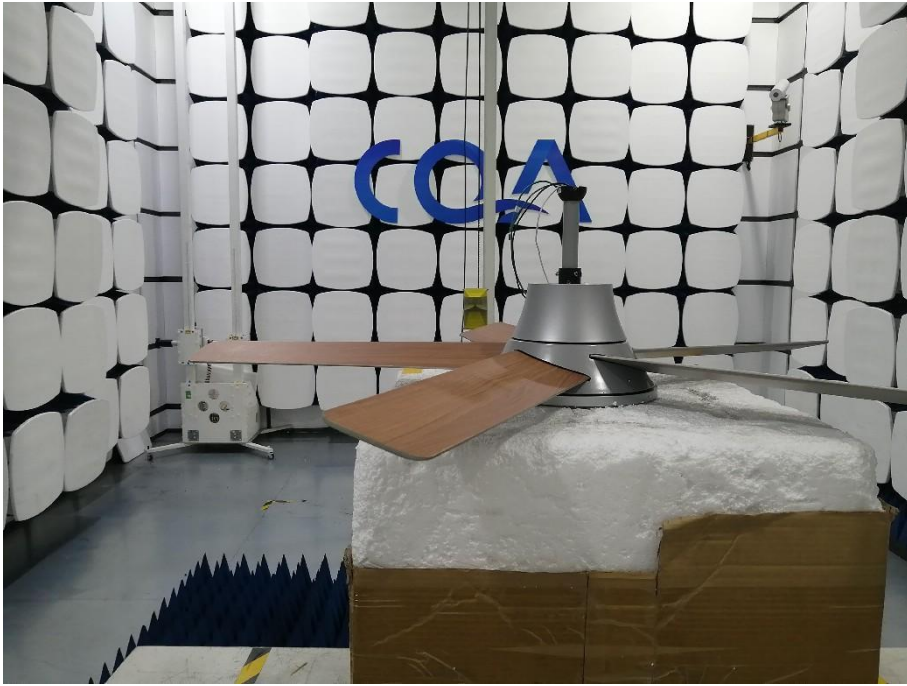

1 Photographs - EUT Test Setup

1.1 Radiated Spurious Emission

9kHz~30MHz:

30MHz~1GHz:

Above 1GHz:

1.2 Conducted Emissions Test Setup