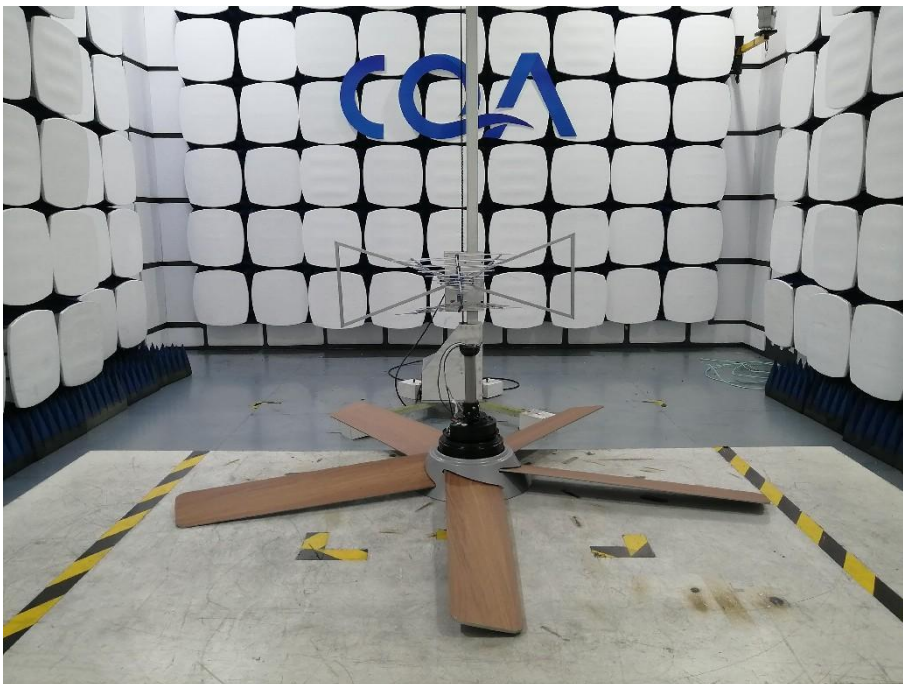

1 Photographs - EUT Test Setup

1.1 Radiated Spurious Emission

9kHz~30MHz:

30MHz~1GHz:

Above 1GHz:

1.2 Conducted Emissions Test Setup