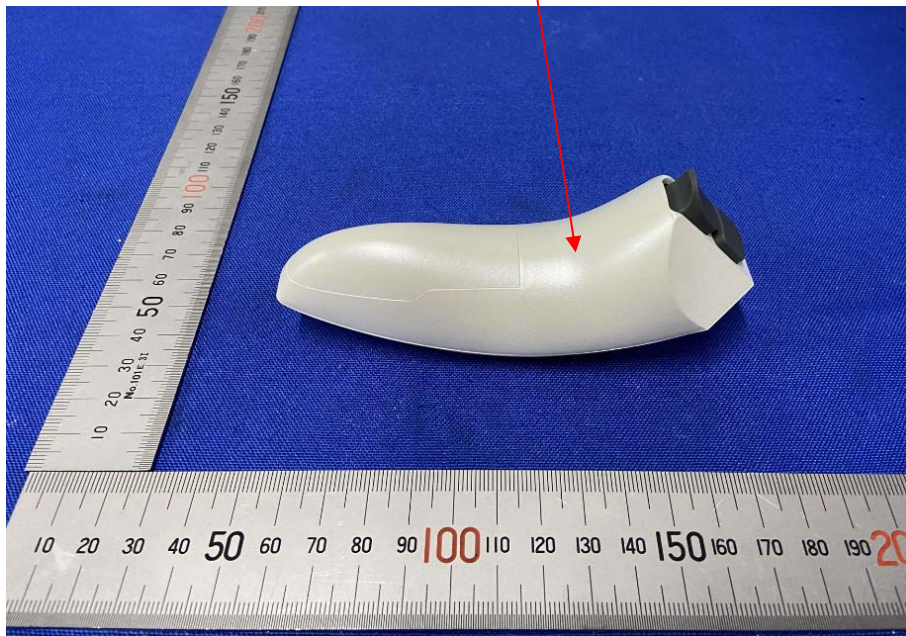

FCC ID LABELING AND LOCATION

FCC ID Label

Digital plate handle
Model NO.: SC
FCC ID: 2A3RB-SC

FCC ID Label Location

The label shown shall be permanently affixed at a conspicuous location on the device and be readily visible to the user at the time purchase (Labeling requirements per 2.925)