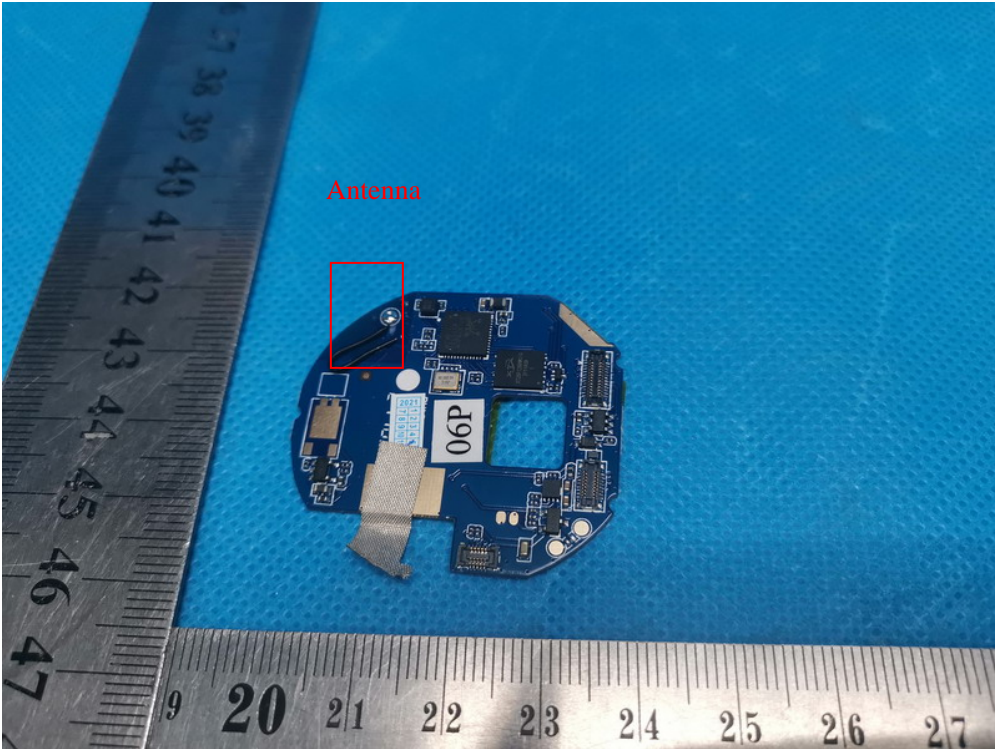

Internal Photo

FCC ID: 2A3QB-KW06PRO

IC: 27818-KW06PRO

Inner View of the EUT

Inner Circuit Top View

Inner Circuit Top View

Inner Circuit Bottom View

Battery View

Inner View