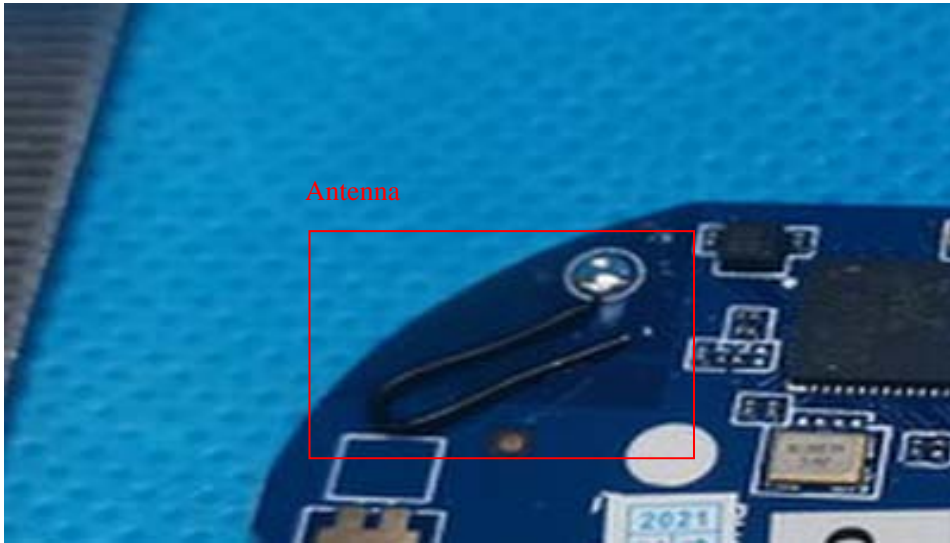

Internal Photo

FCC ID: 2A3QB-KW06PRO

IC: 27818-KW06PRO

Inner View of the EUT

Inner Circuit Top View

Inner Circuit Top View

Inner Circuit Bottom View

Battery View

Inner View