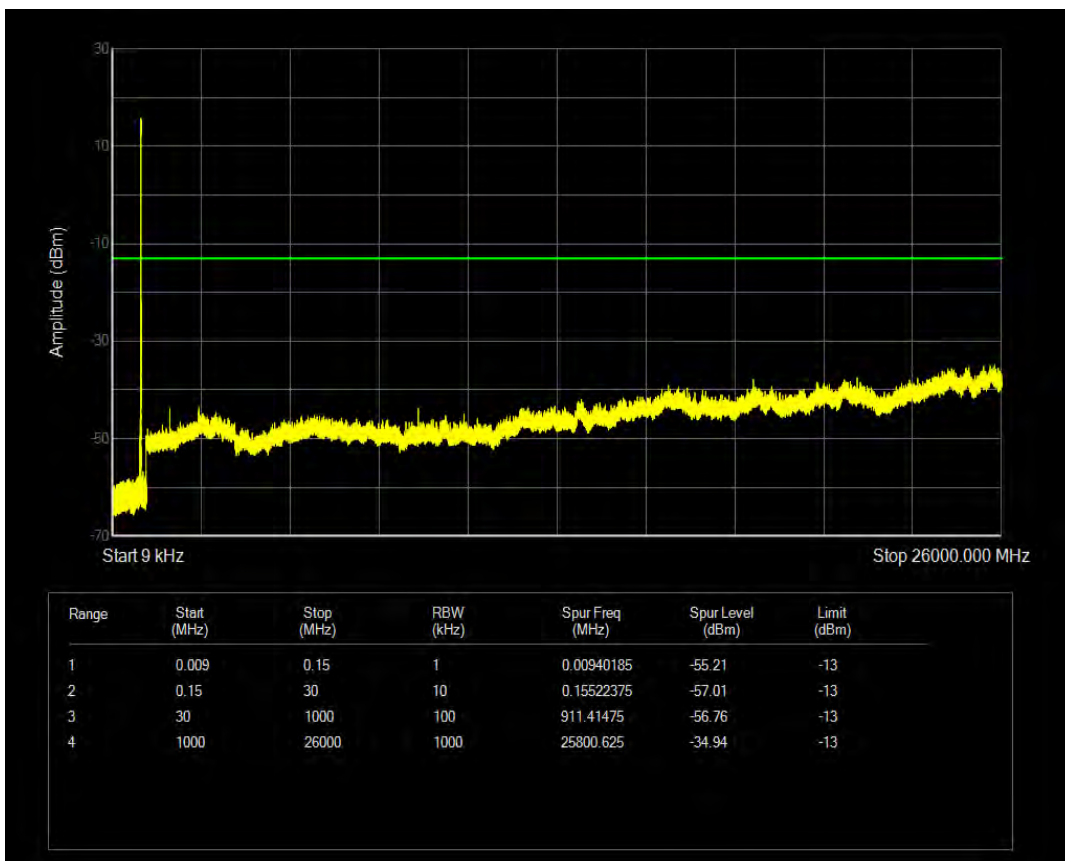

Band5 QAM16 BW=3MHz Channel=20635 RB Size=15 Position=#0