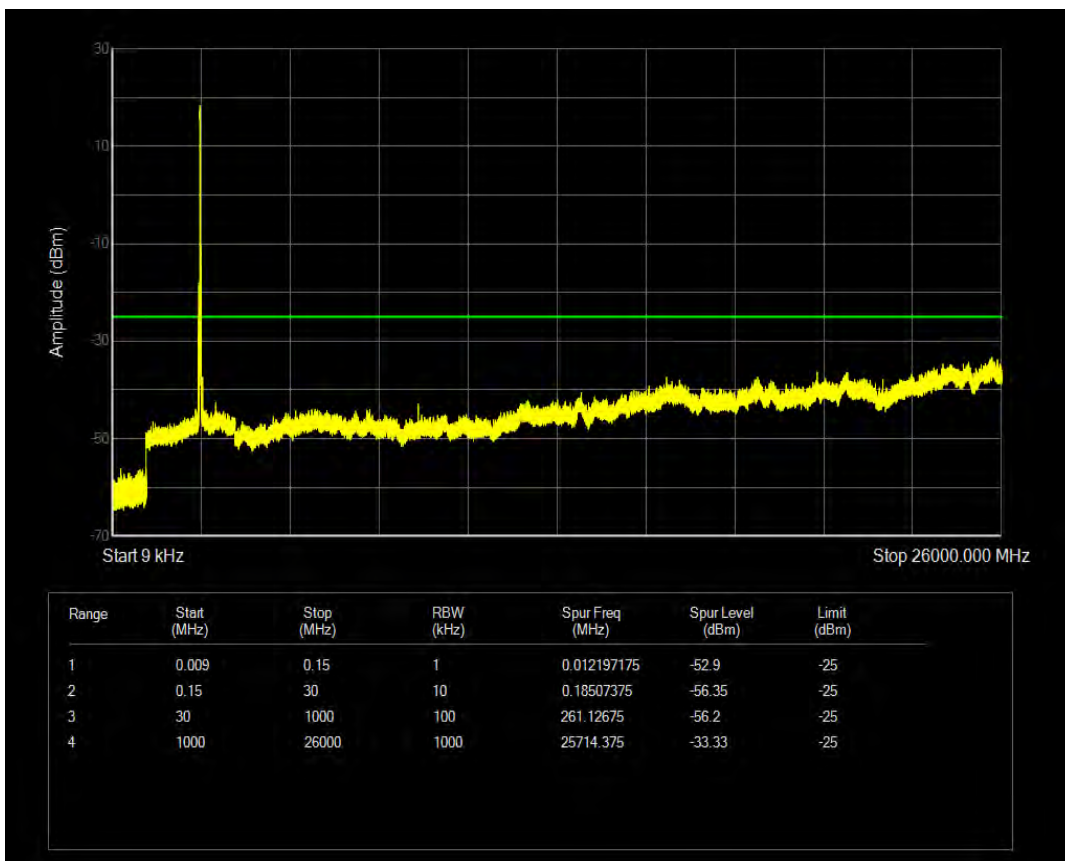

Band38 QAM16 BW=15MHz Channel=37825 RB Size=75 Position=#0