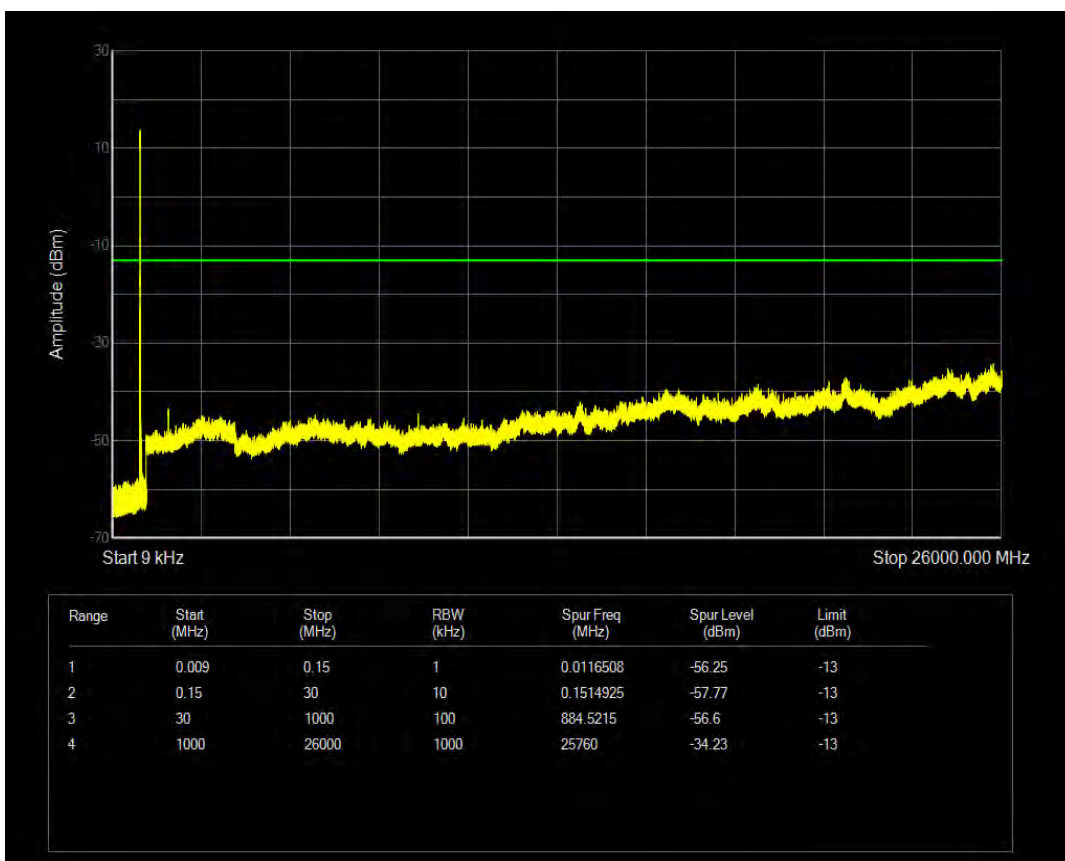

Band5 QAM16 BW=5MHz Channel=20425 RB Size=25 Position=#0