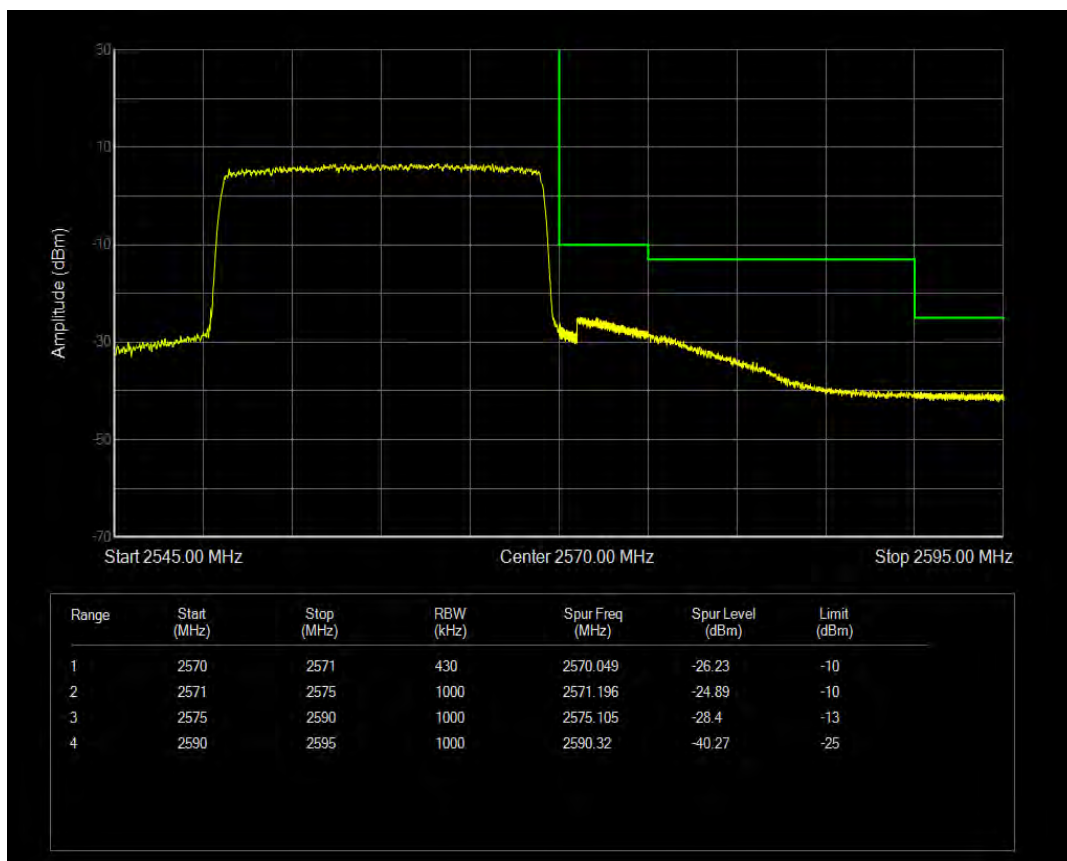

Band7 QAM16 BW=20MHz Channel=21350 RB Size=100 Position=#0

6 Appendix E: Conducted Spurious Emission

Band	Bandwidth (MHz)	UL Channel	RB Size	RB Position	Modulation	Spur Freq (MHz)	Spur Level (dBm)	Limit (dBm)	Verdict
Band2	1.4	18607	6	#0	QPSK	1842.50	-31.21	-13	PASS
Band2	1.4	18607	6	#0	QAM16	25830.63	-33.77	-13	PASS
Band2	1.4	19193	6	#0	QPSK	25719.38	-33.76	-13	PASS
Band2	1.4	19193	6	#0	QAM16	1916.25	-32.66	-13	PASS
Band2	3	18615	15	#0	QPSK	25714.38	-33.31	-13	PASS
Band2	3	18615	15	#0	QAM16	25689.38	-33.90	-13	PASS
Band2	3	19185	15	#0	QPSK	25740.00	-33.00	-13	PASS
Band2	3	19185	15	#0	QAM16	25733.75	-34.09	-13	PASS
Band2	5	18625	25	#0	QPSK	25718.13	-32.84	-13	PASS
Band2	5	18625	25	#0	QAM16	25480.63	-34.18	-13	PASS
Band2	5	19175	25	#0	QPSK	24528.13	-33.24	-13	PASS
Band2	5	19175	25	#0	QAM16	25726.88	-34.02	-13	PASS
Band2	10	18650	50	#0	QPSK	25732.50	-33.70	-13	PASS
Band2	10	18650	50	#0	QAM16	25662.50	-32.96	-13	PASS
Band2	10	19150	50	#0	QPSK	25768.13	-33.84	-13	PASS
Band2	10	19150	50	#0	QAM16	25751.25	-33.79	-13	PASS
Band2	15	18675	75	#0	QPSK	25686.25	-33.99	-13	PASS
Band2	15	18675	75	#0	QAM16	25768.13	-32.73	-13	PASS