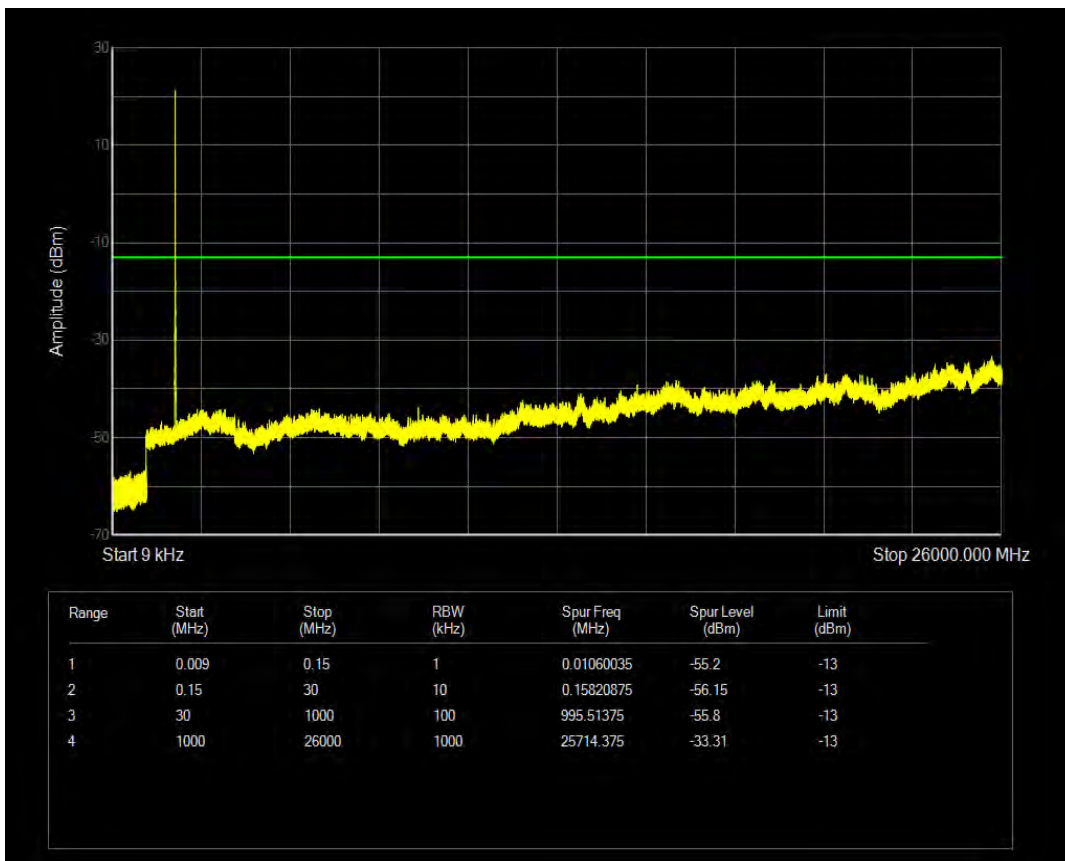

Band2 QPSK BW=3MHz Channel=18615 RB Size=15 Position=#0