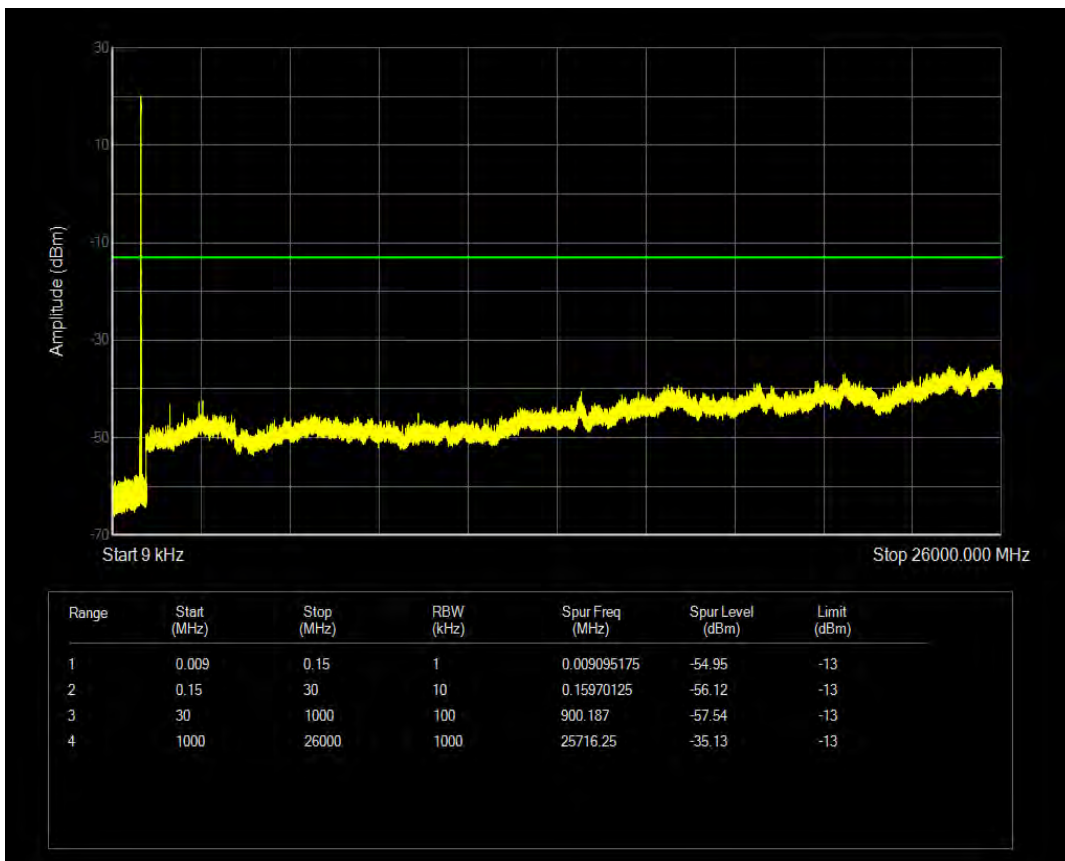

Band5 QAM16 BW=1.4MHz Channel=20643 RB Size=6 Position=#0