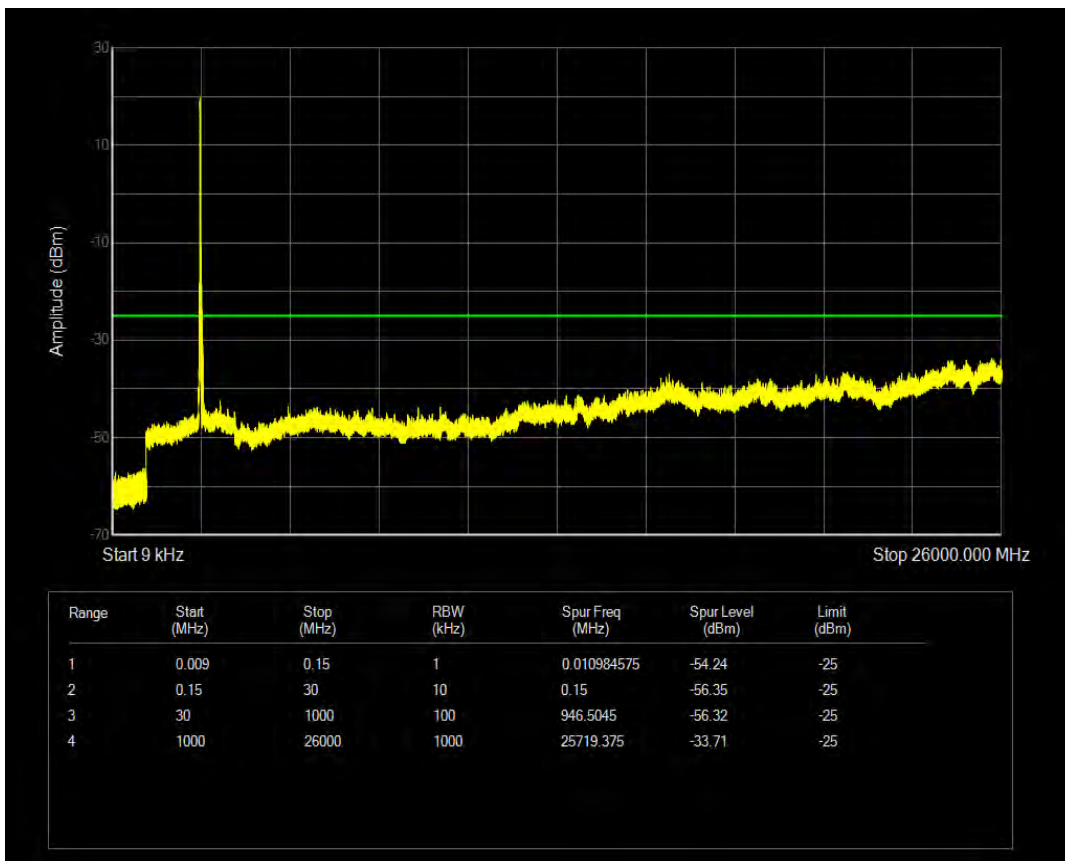

Band38 QPSK BW=15MHz Channel=37825 RB Size=75 Position=#0