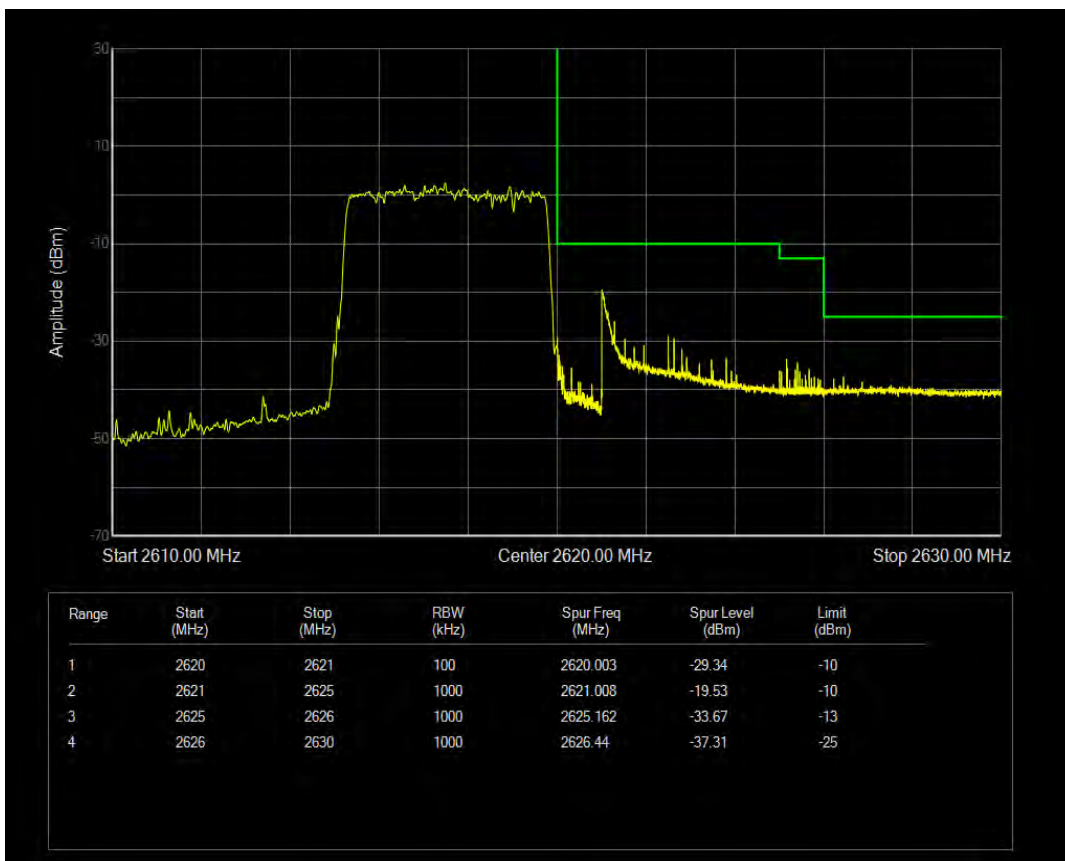

Band38 QPSK BW=5MHz Channel=38225 RB Size=25 Position=#0

Band38 QAM16 BW=5MHz Channel=38225 RB Size=25 Position=#0

Band38 QPSK BW=10MHz Channel=37800 RB Size=50 Position=#0

Band38 QAM16 BW=10MHz Channel=37800 RB Size=50 Position=#0