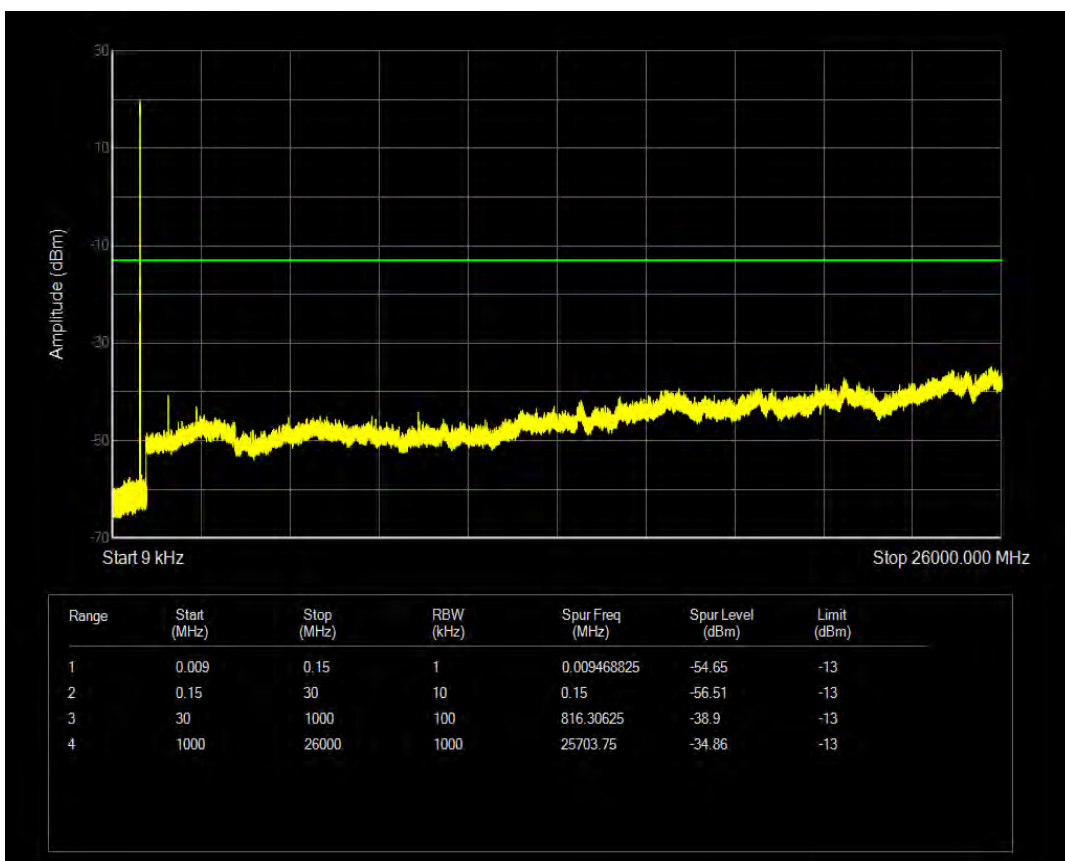

Band5 QAM16 BW=1.4MHz Channel=20407 RB Size=6 Position=#0