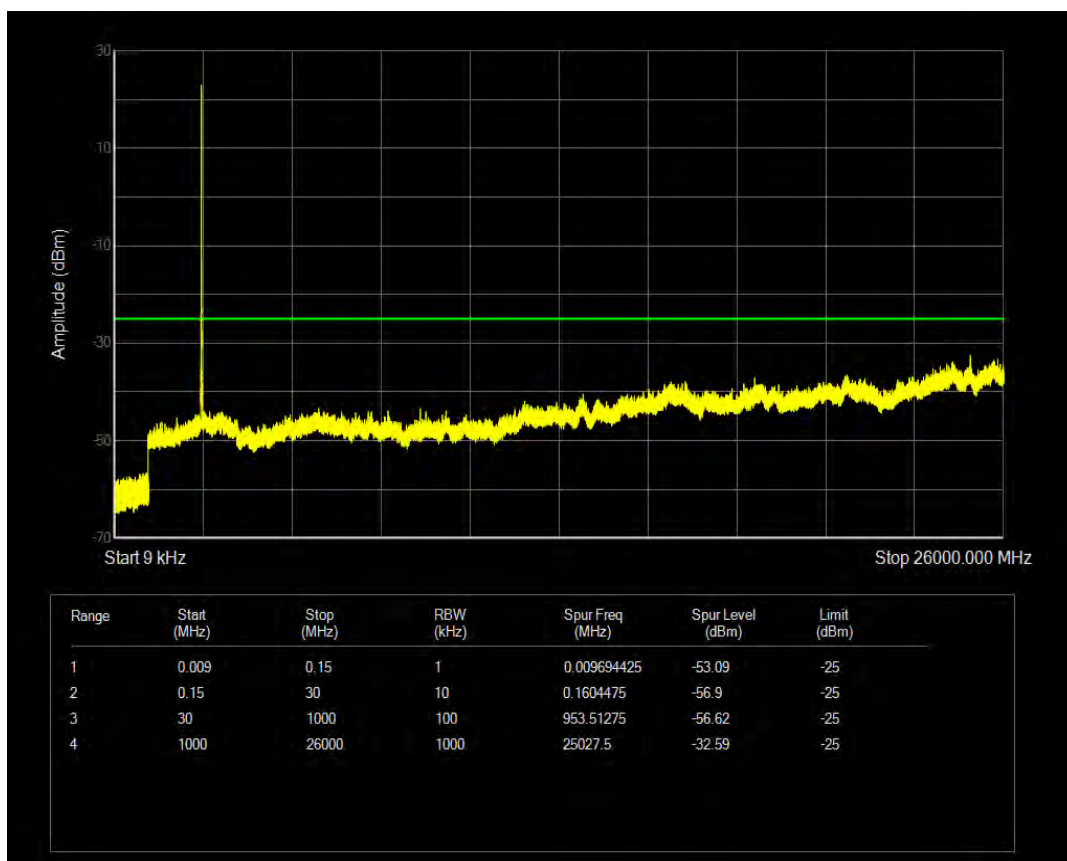

Band41(2555-2655) QAM16 BW=5MHz Channel=40265 RB Size=25 Position=#0