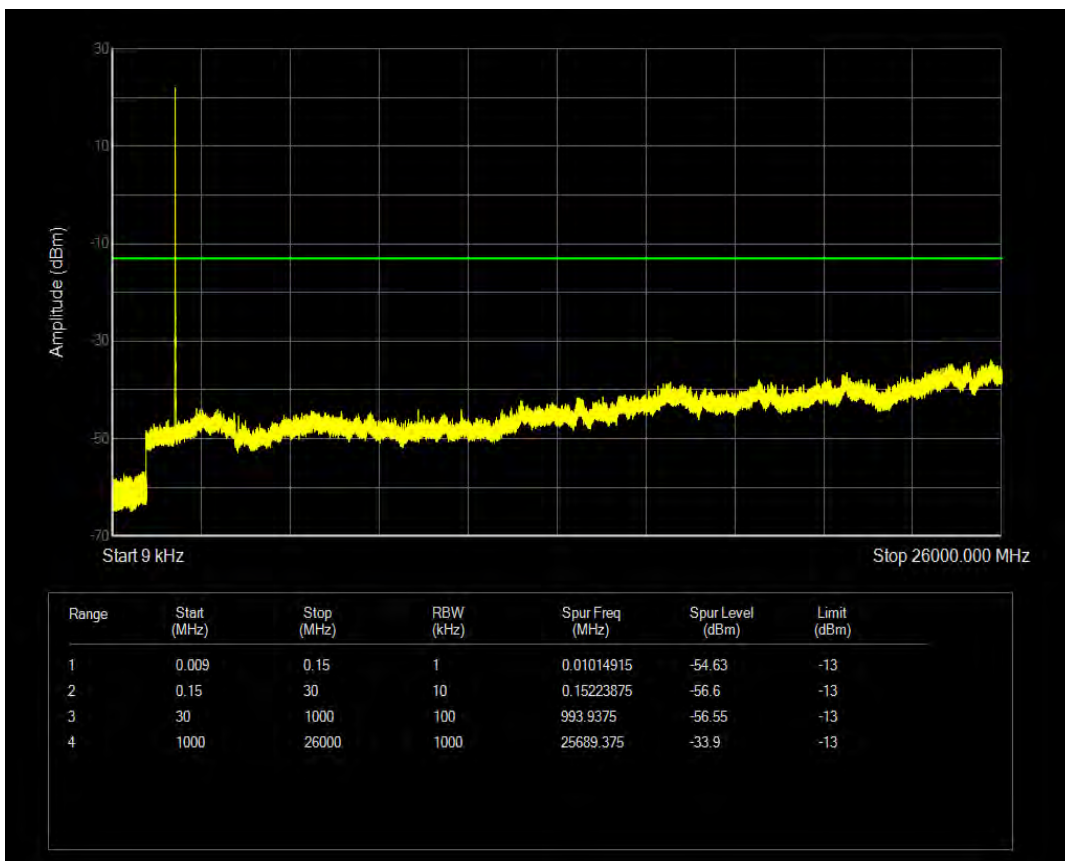

Band2 QAM16 BW=3MHz Channel=18615 RB Size=15 Position=#0