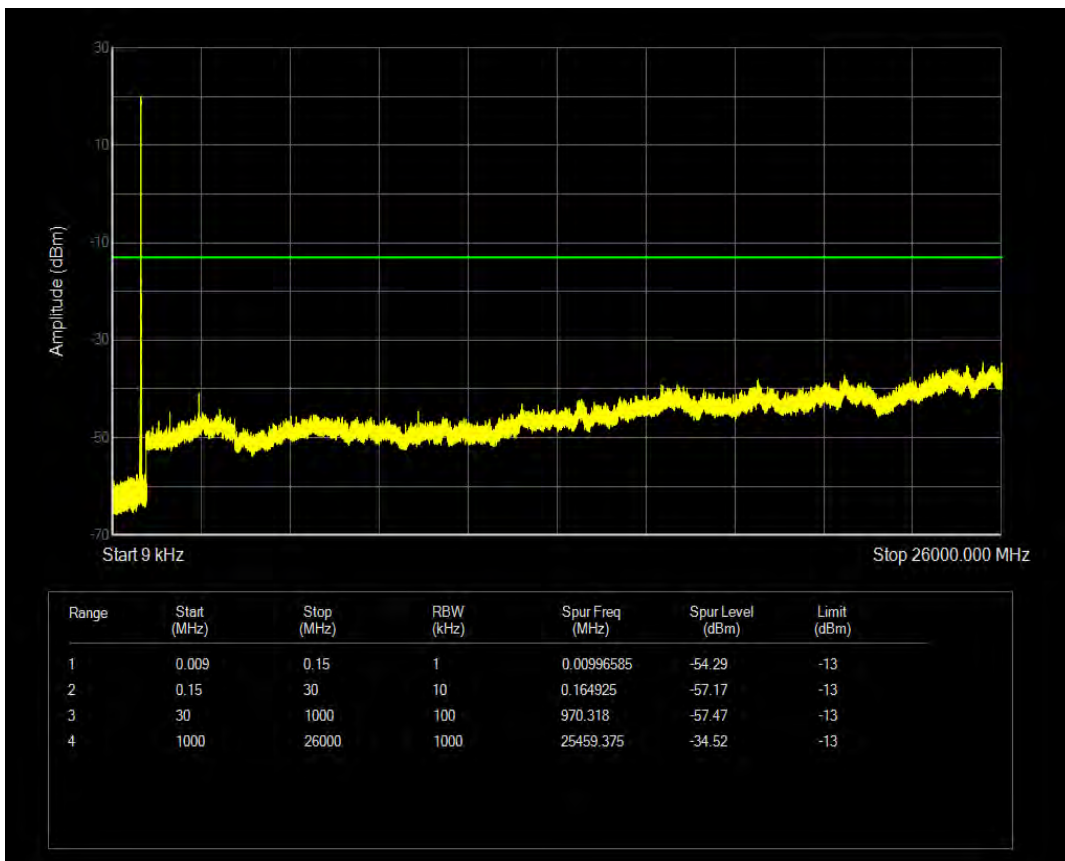

Band41(2555-2655) QAM16 BW=20MHz Channel=41140 RB Size=100 Position=#0

Band5 QPSK BW=1.4MHz Channel=20407 RB Size=6 Position=#0

Band5 QAM16 BW=1.4MHz Channel=20407 RB Size=6 Position=#0

Band5 QPSK BW=1.4MHz Channel=20643 RB Size=6 Position=#0