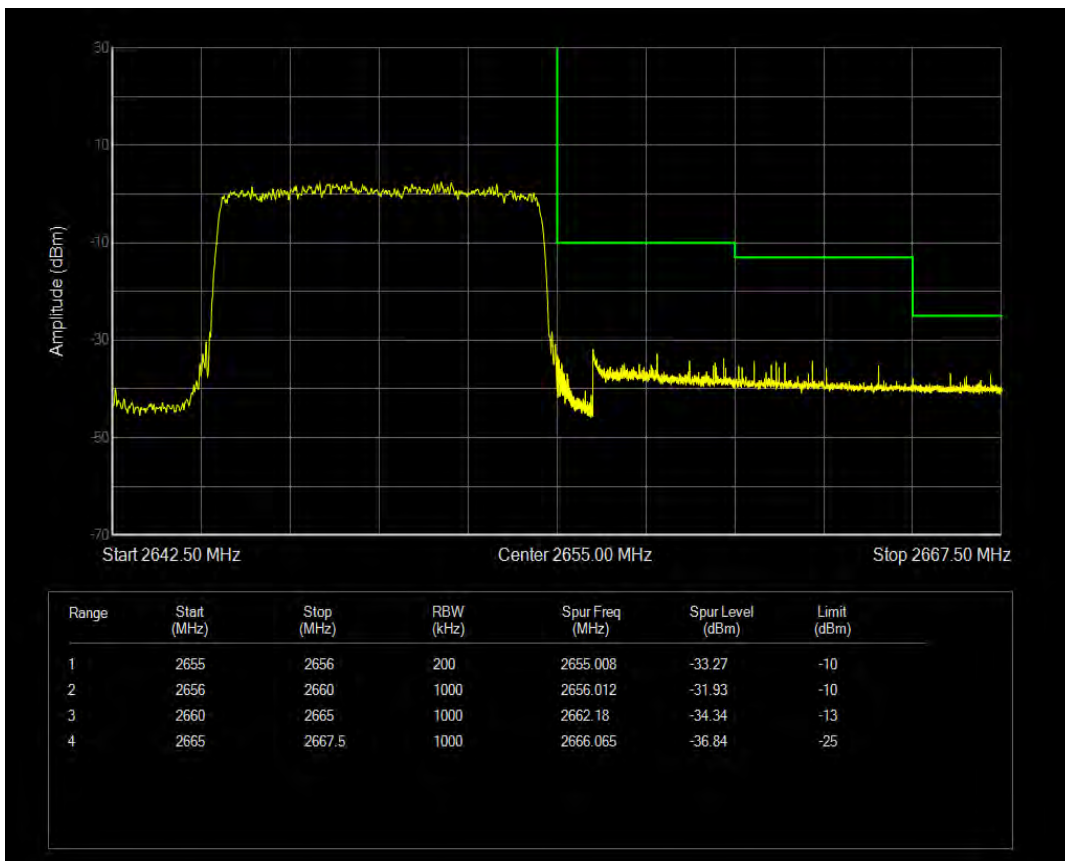

Band41(2555-2655) QAM16 BW=10MHz Channel=41190 RB Size=50 Position=#0