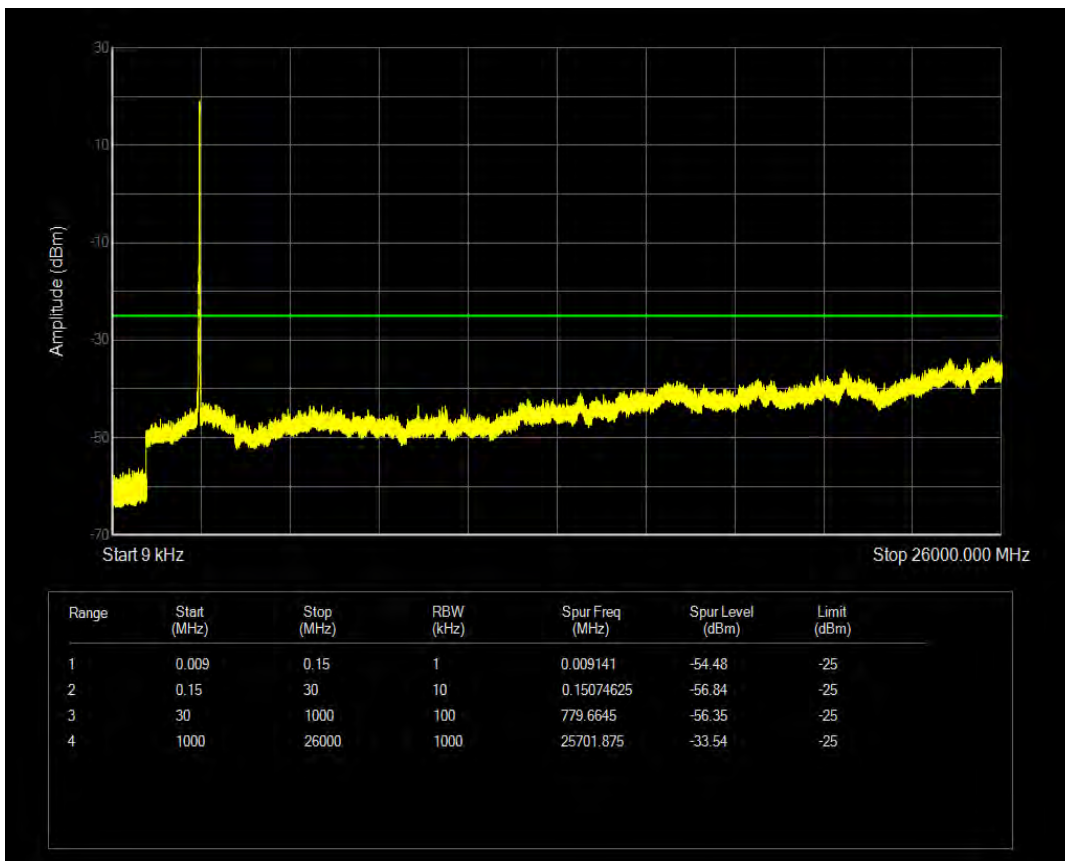

Band7 QAM16 BW=15MHz Channel=21375 RB Size=75 Position=#0

Band7 QPSK BW=20MHz Channel=20850 RB Size=100 Position=#0

Band7 QAM16 BW=20MHz Channel=20850 RB Size=100 Position=#0

Band7 QAM16 BW=20MHz Channel=21350 RB Size=100 Position=#0