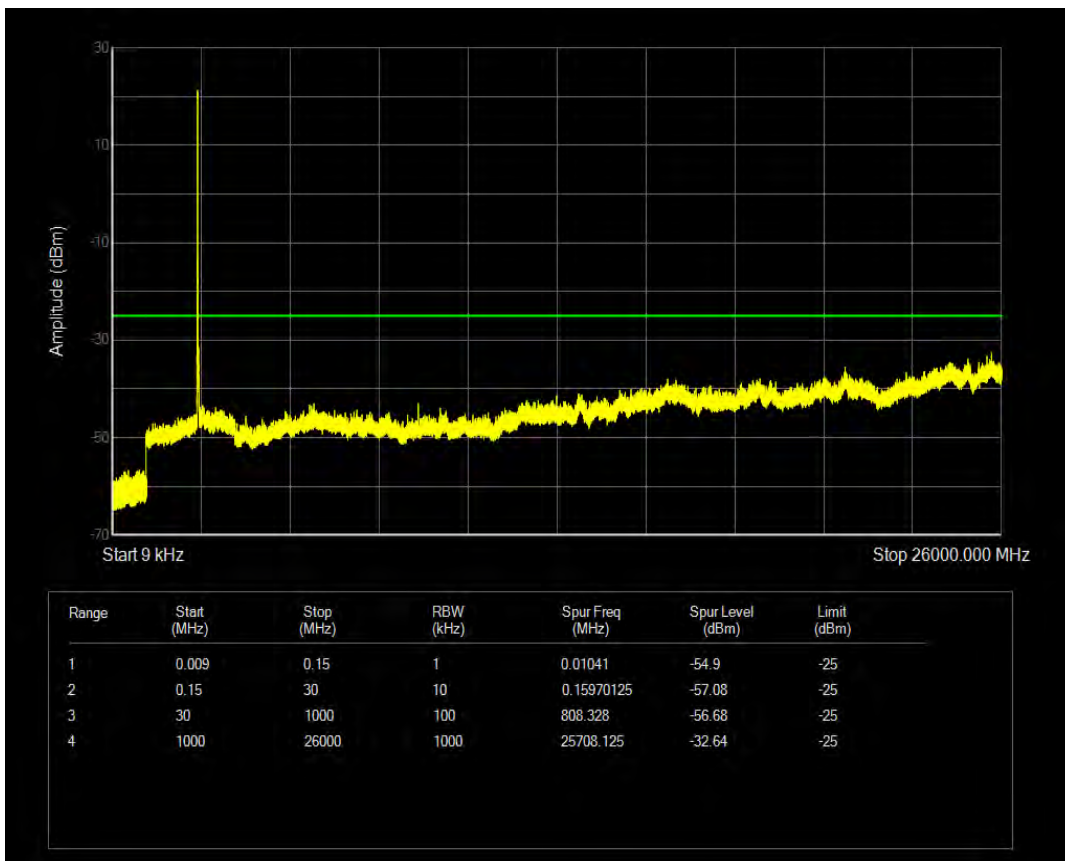

Band7 QPSK BW=10MHz Channel=20800 RB Size=50 Position=#0