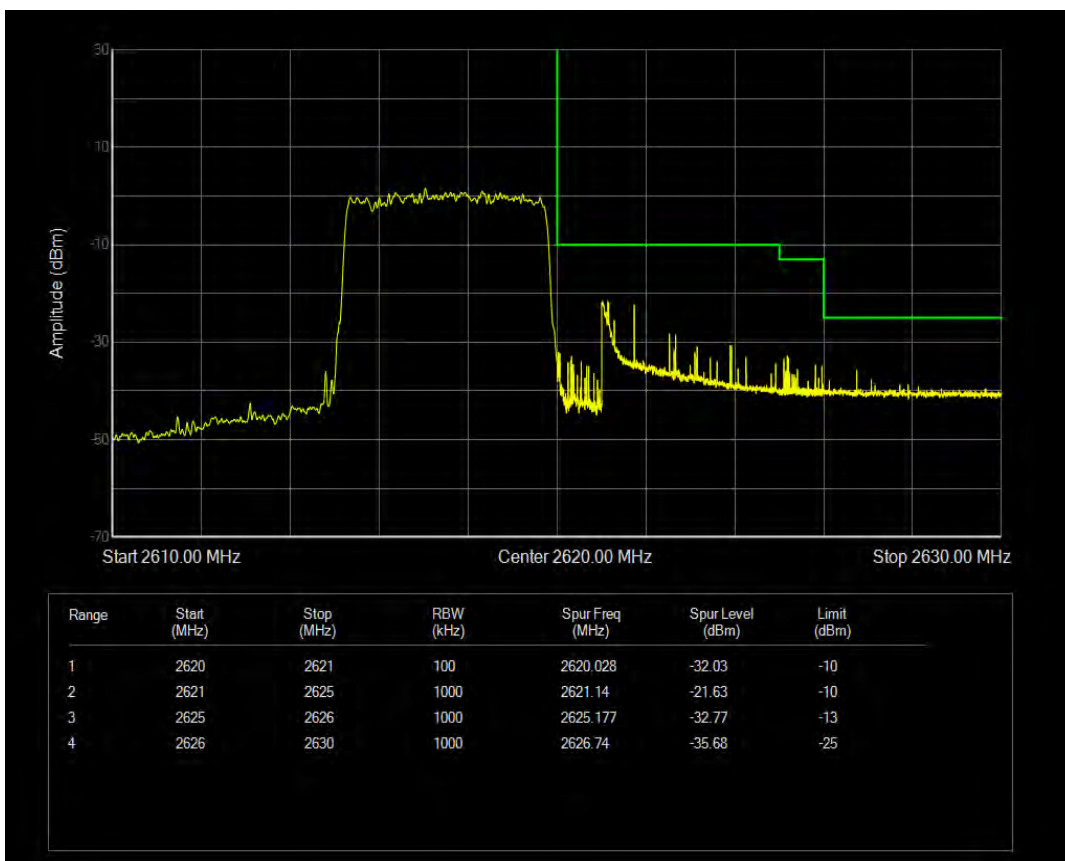

Band38 QPSK BW=5MHz Channel=38225 RB Size=25 Position=#0

Band38 QAM16 BW=5MHz Channel=38225 RB Size=25 Position=#0

Band38 QPSK BW=10MHz Channel=37800 RB Size=50 Position=#0

Band38 QAM16 BW=10MHz Channel=37800 RB Size=50 Position=#0