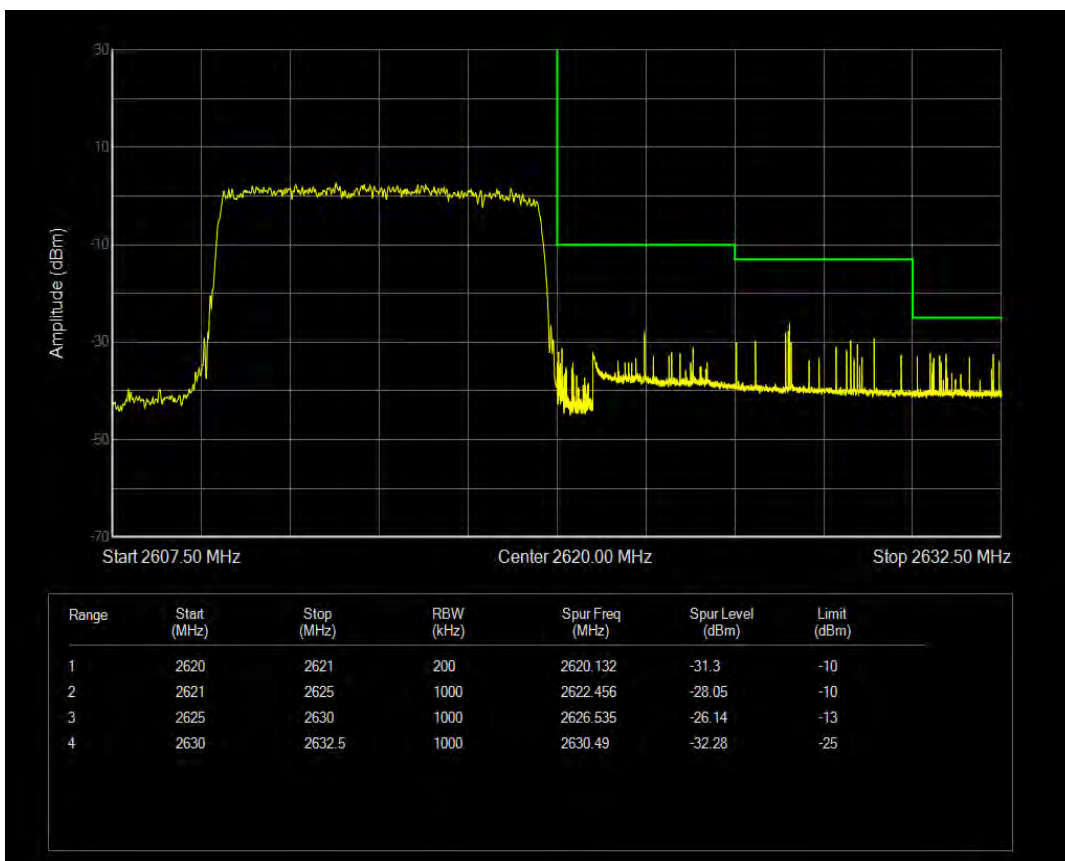

Band38 QPSK BW=10MHz Channel=38200 RB Size=50 Position=#0