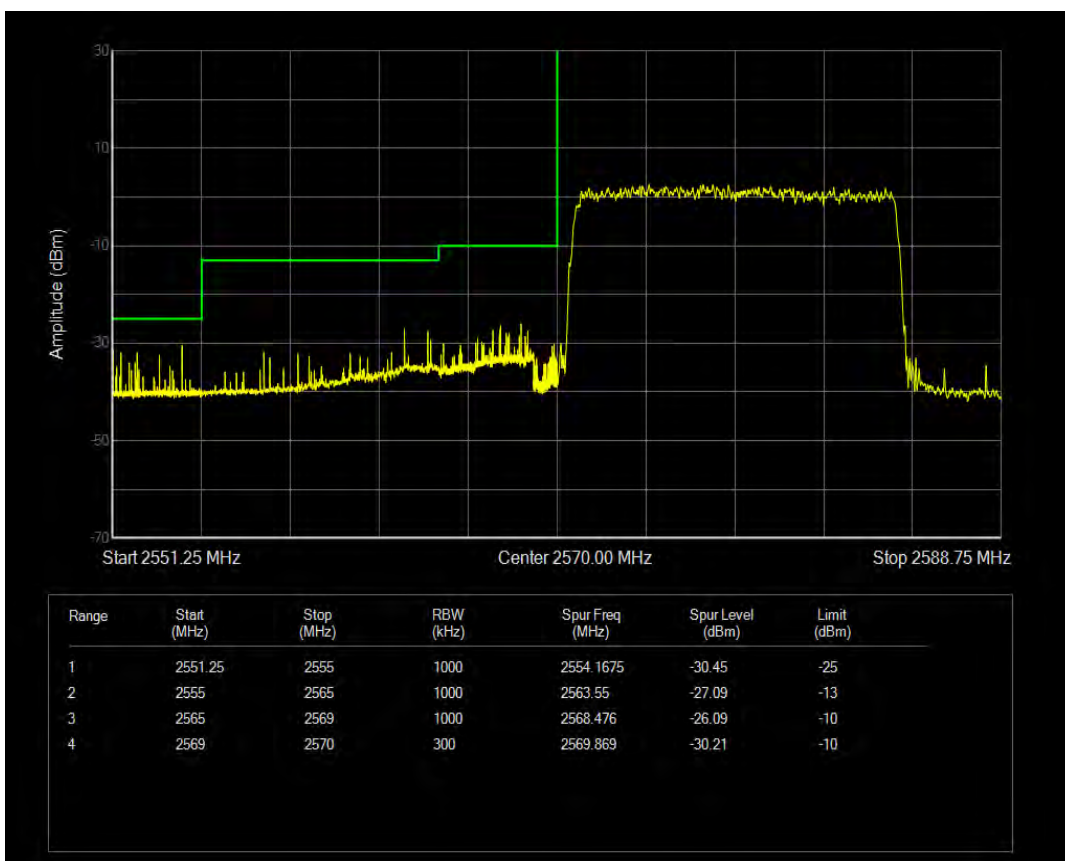

Band38 QAM16 BW=15MHz Channel=37825 RB Size=75 Position=#0