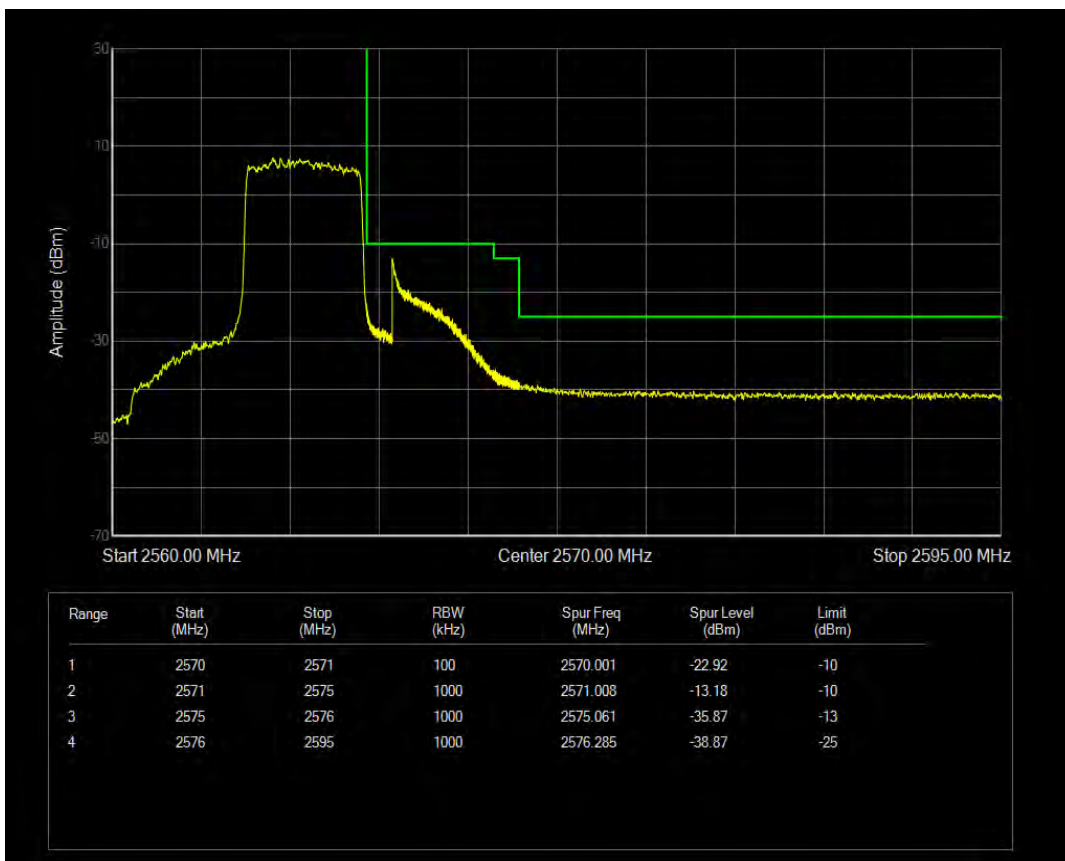

Band7 QPSK BW=5MHz Channel=21425 RB Size=25 Position=#0