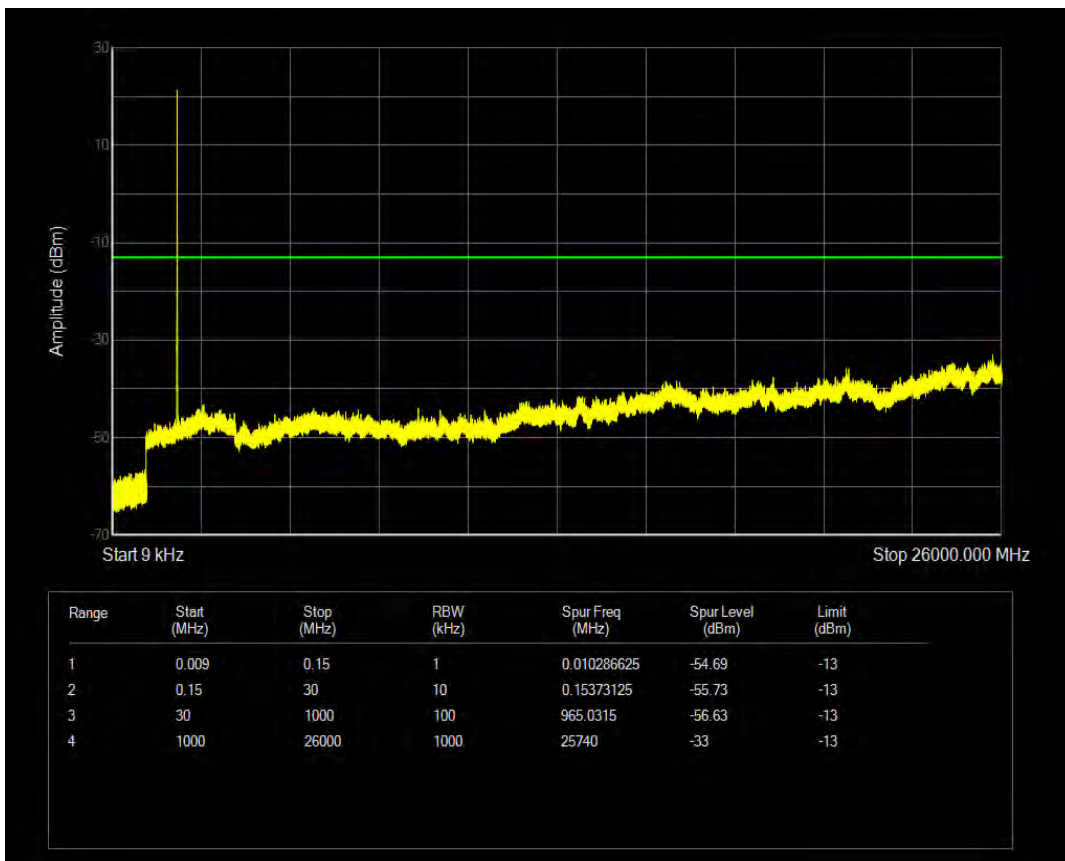

Band2 QPSK BW=3MHz Channel=19185 RB Size=15 Position=#0