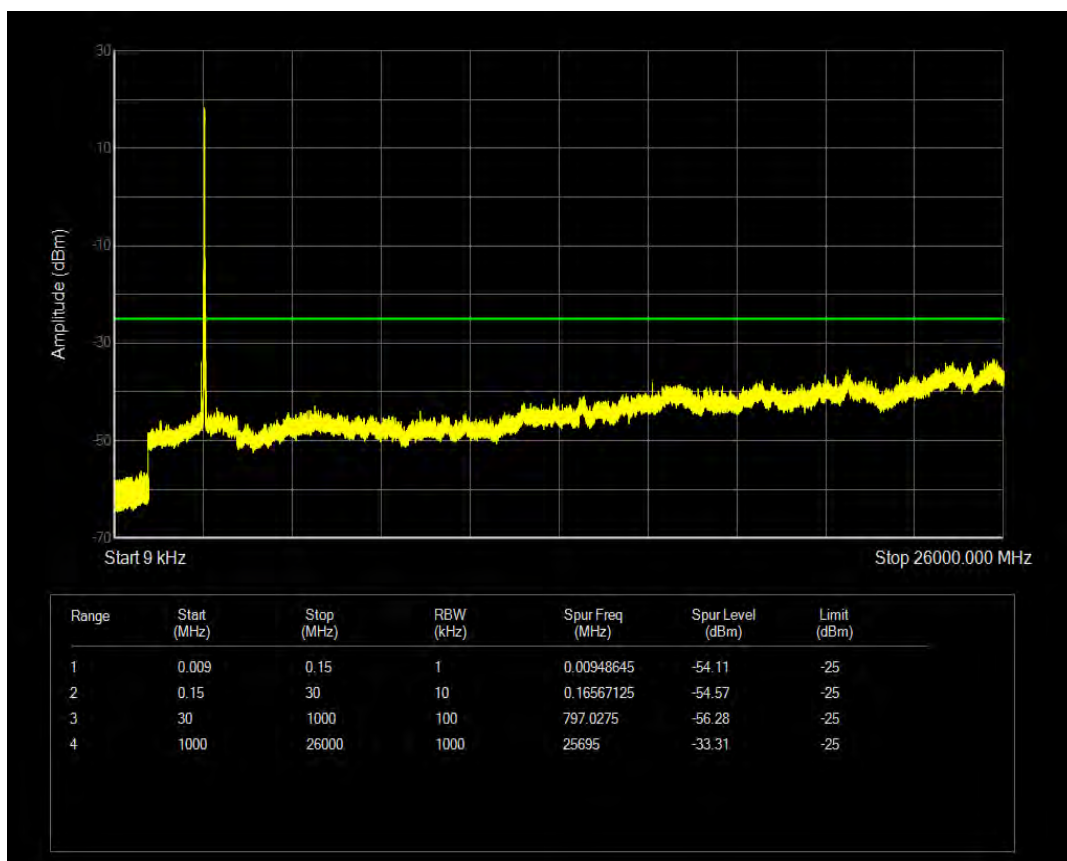

Band41(2555-2655) QAM16 BW=15MHz Channel=41165 RB Size=75 Position=#0