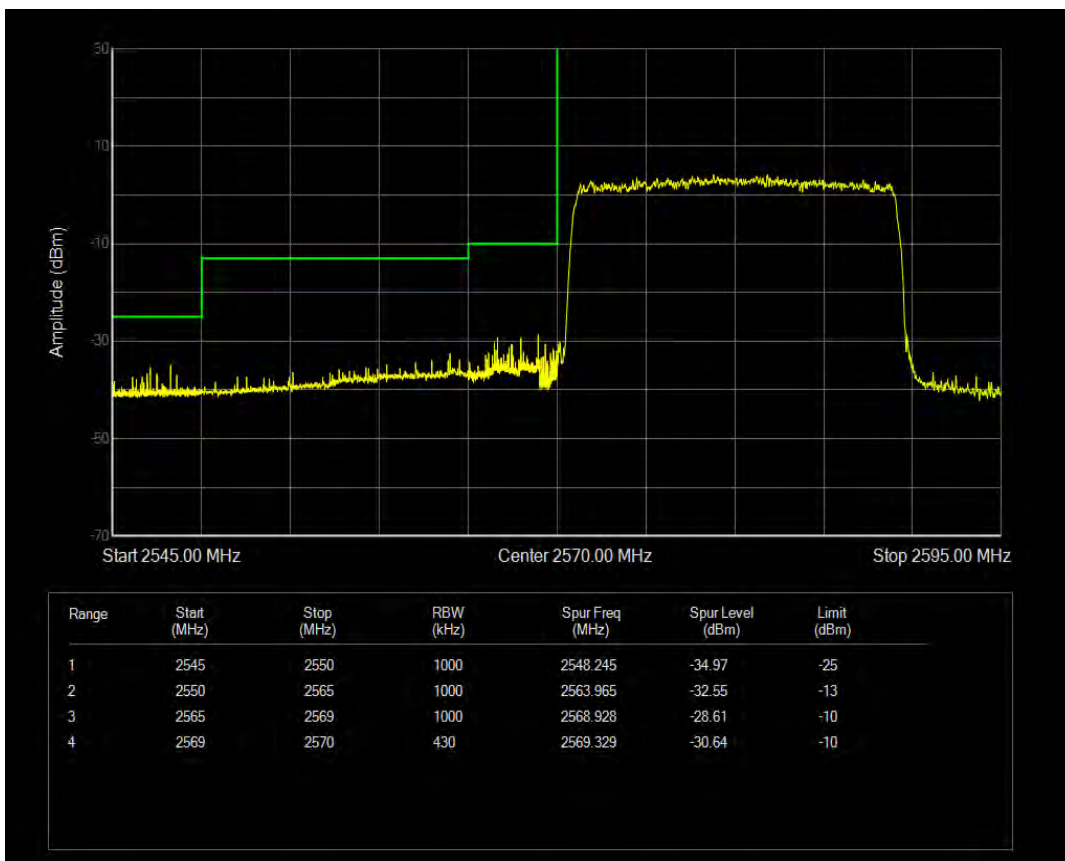

Band38 QPSK BW=20MHz Channel=37850 RB Size=100 Position=#0