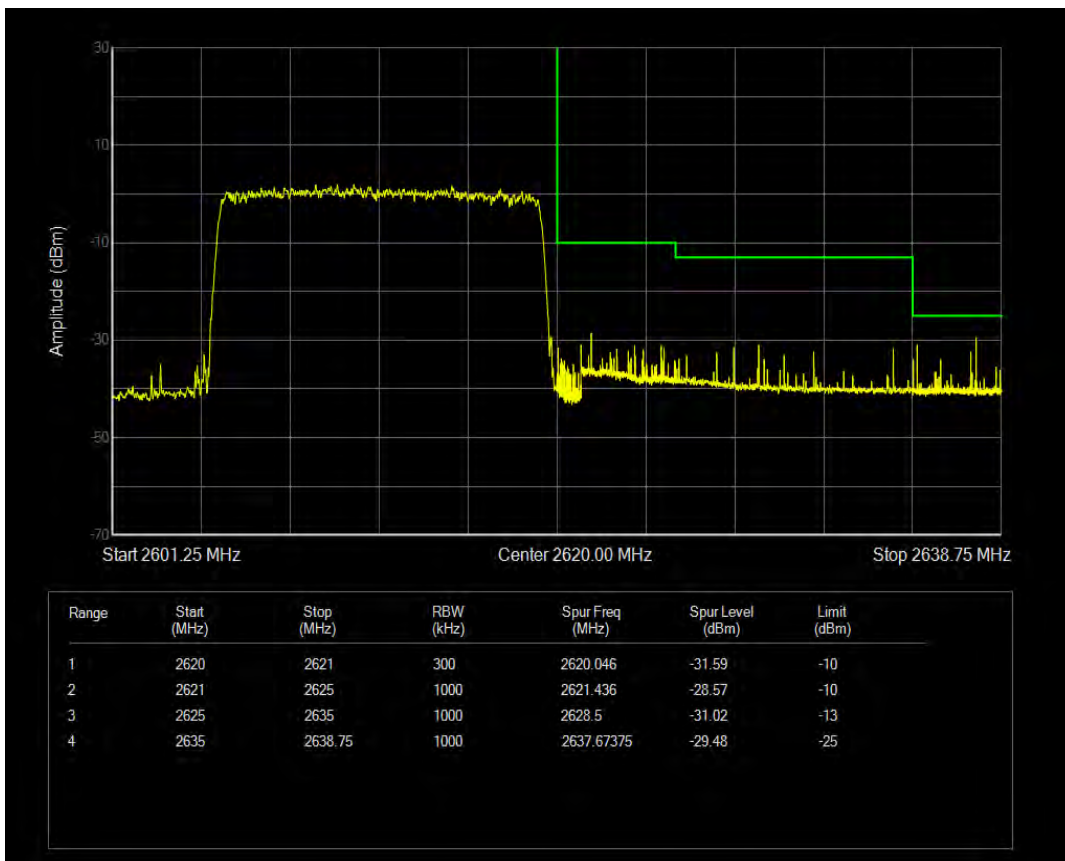

Band38 QAM16 BW=15MHz Channel=38175 RB Size=75 Position=#0