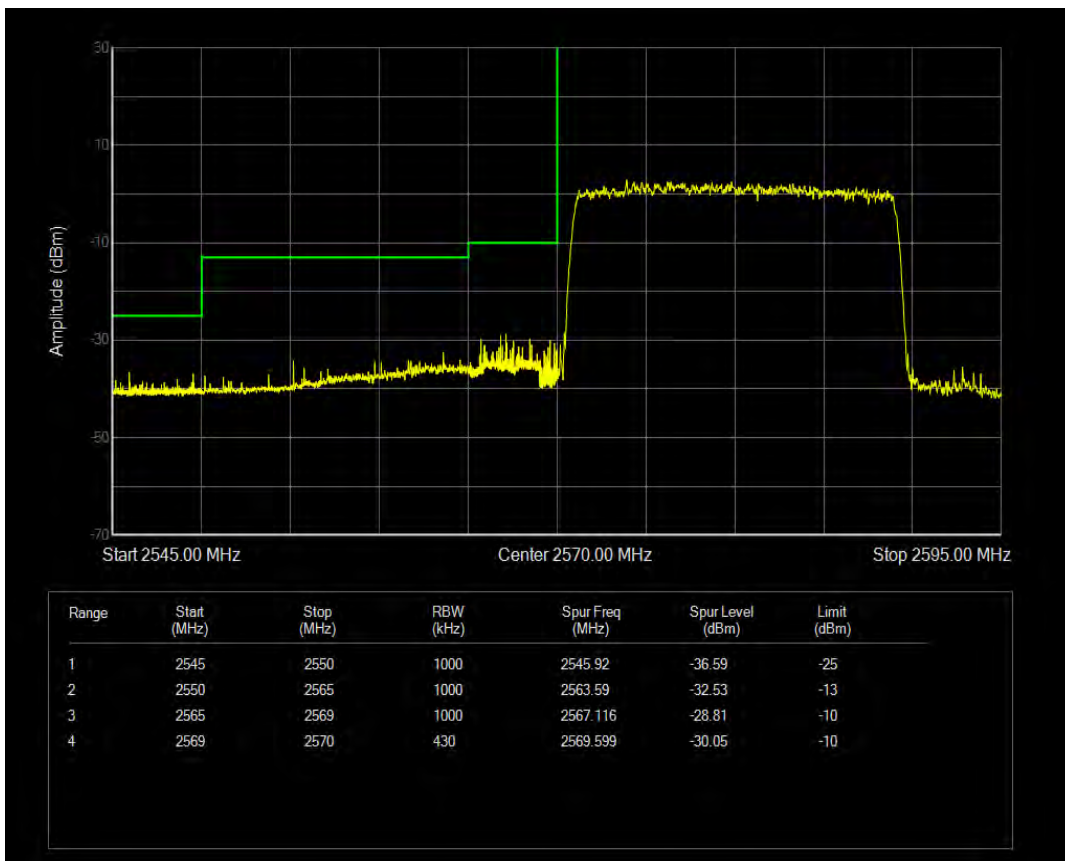

Band38 QAM16 BW=15MHz Channel=37825 RB Size=75 Position=#0

Band38 QAM16 BW=15MHz Channel=38175 RB Size=75 Position=#0

Band38 QPSK BW=20MHz Channel=37850 RB Size=100 Position=#0

Band38 QAM16 BW=20MHz Channel=37850 RB Size=100 Position=#0