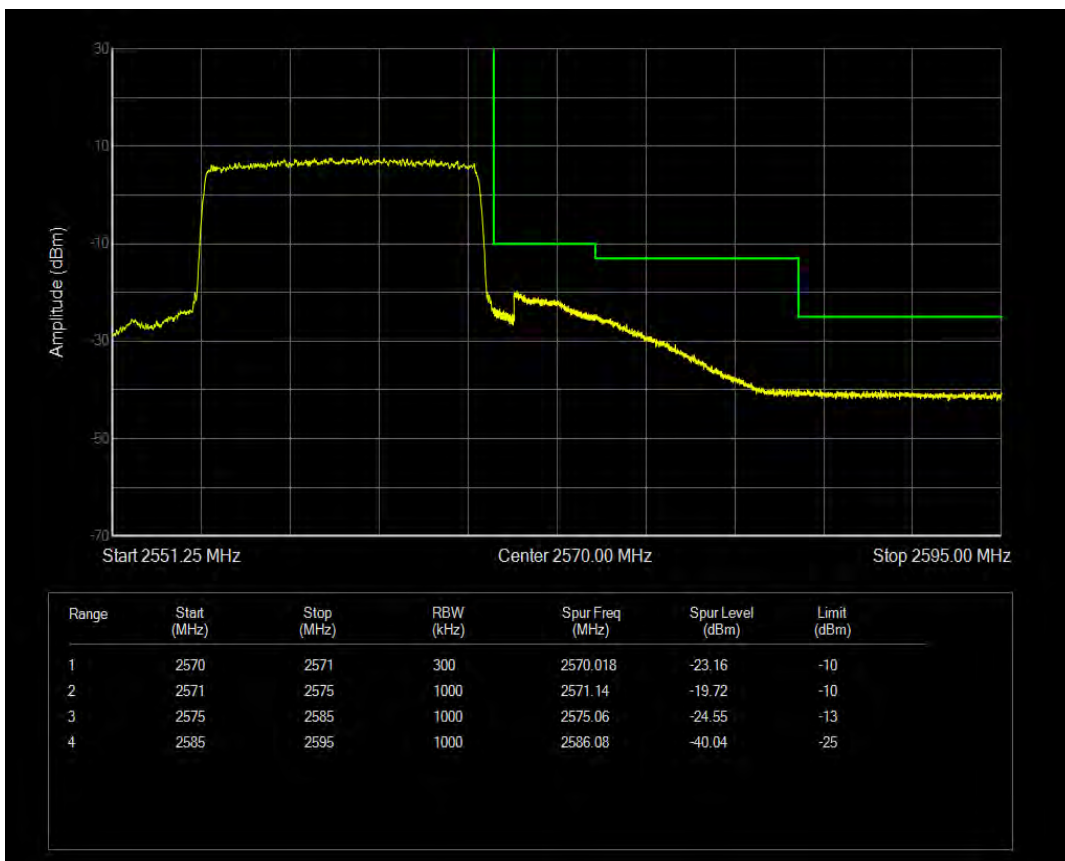

Band7 QPSK BW=15MHz Channel=21375 RB Size=75 Position=#0