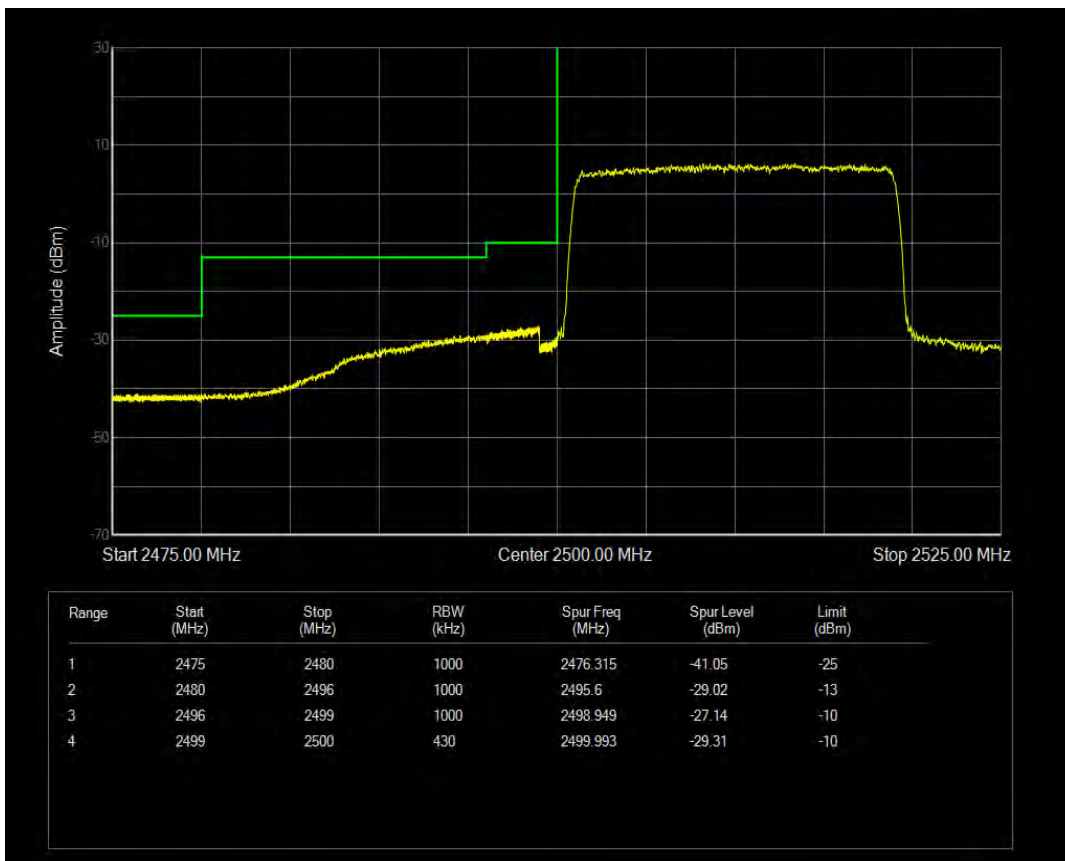

Band7 QPSK BW=15MHz Channel=21375 RB Size=75 Position=#0

Band7 QPSK BW=20MHz Channel=20850 RB Size=100 Position=#0

Band7 QAM16 BW=15MHz Channel=21375 RB Size=75 Position=#0

Band7 QAM16 BW=20MHz Channel=20850 RB Size=100 Position=#0

Band7 QPSK BW=20MHz Channel=21350 RB Size=100 Position=#0

Band7 QAM16 BW=20MHz Channel=21350 RB Size=100 Position=#0

6 Appendix E: Conducted Spurious Emission

| Band | Bandwidth (MHz) | UL Channel | RB Size | RB Position | Modulation | Spur Freq (MHz) | Spur Level (dBm) | Limit (dBm) | Verdict |
|-------|-----------------|------------|---------|-------------|------------|-----------------|------------------|-------------|---------|
| Band2 | 1.4 | 18607 | 6 | #0 | QPSK | 1842.50 | -31.21 | -13 | PASS |
| Band2 | 1.4 | 18607 | 6 | #0 | QAM16 | 25830.63 | -33.77 | -13 | PASS |
| Band2 | 1.4 | 19193 | 6 | #0 | QPSK | 25719.38 | -33.76 | -13 | PASS |
| Band2 | 1.4 | 19193 | 6 | #0 | QAM16 | 1916.25 | -32.66 | -13 | PASS |
| Band2 | 3 | 18615 | 15 | #0 | QPSK | 25714.38 | -33.31 | -13 | PASS |
| Band2 | 3 | 18615 | 15 | #0 | QAM16 | 25689.38 | -33.90 | -13 | PASS |
| Band2 | 3 | 19185 | 15 | #0 | QPSK | 25740.00 | -33.00 | -13 | PASS |
| Band2 | 3 | 19185 | 15 | #0 | QAM16 | 25733.75 | -34.09 | -13 | PASS |
| Band2 | 5 | 18625 | 25 | #0 | QPSK | 25718.13 | -32.84 | -13 | PASS |
| Band2 | 5 | 18625 | 25 | #0 | QAM16 | 25480.63 | -34.18 | -13 | PASS |
| Band2 | 5 | 19175 | 25 | #0 | QPSK | 24528.13 | -33.24 | -13 | PASS |
| Band2 | 5 | 19175 | 25 | #0 | QAM16 | 25726.88 | -34.02 | -13 | PASS |
| Band2 | 10 | 18650 | 50 | #0 | QPSK | 25732.50 | -33.70 | -13 | PASS |
| Band2 | 10 | 18650 | 50 | #0 | QAM16 | 25662.50 | -32.96 | -13 | PASS |
| Band2 | 10 | 19150 | 50 | #0 | QPSK | 25768.13 | -33.84 | -13 | PASS |
| Band2 | 10 | 19150 | 50 | #0 | QAM16 | 25751.25 | -33.79 | -13 | PASS |
| Band2 | 15 | 18675 | 75 | #0 | QPSK | 25686.25 | -33.99 | -13 | PASS |
| Band2 | 15 | 18675 | 75 | #0 | QAM16 | 25768.13 | -32.73 | -13 | PASS |