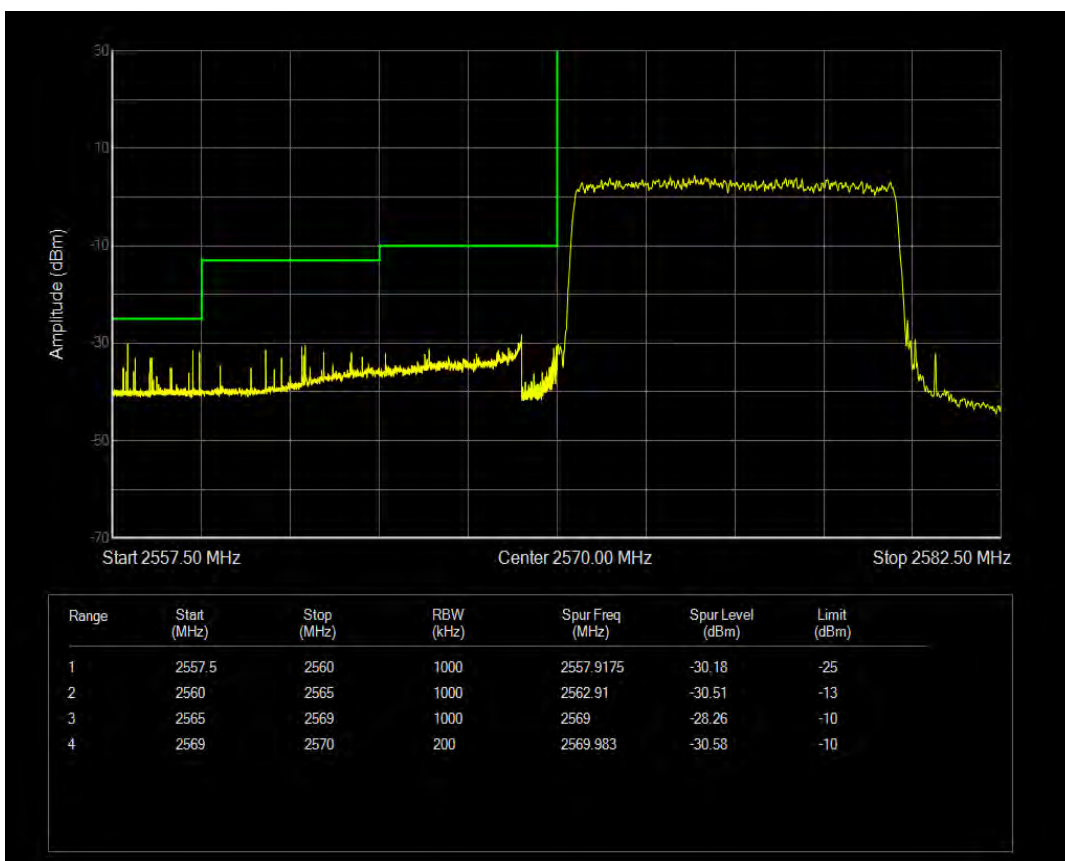

Band38 QPSK BW=5MHz Channel=38225 RB Size=25 Position=#0

Band38 QAM16 BW=5MHz Channel=38225 RB Size=25 Position=#0

Band38 QPSK BW=10MHz Channel=37800 RB Size=50 Position=#0

Band38 QAM16 BW=10MHz Channel=37800 RB Size=50 Position=#0