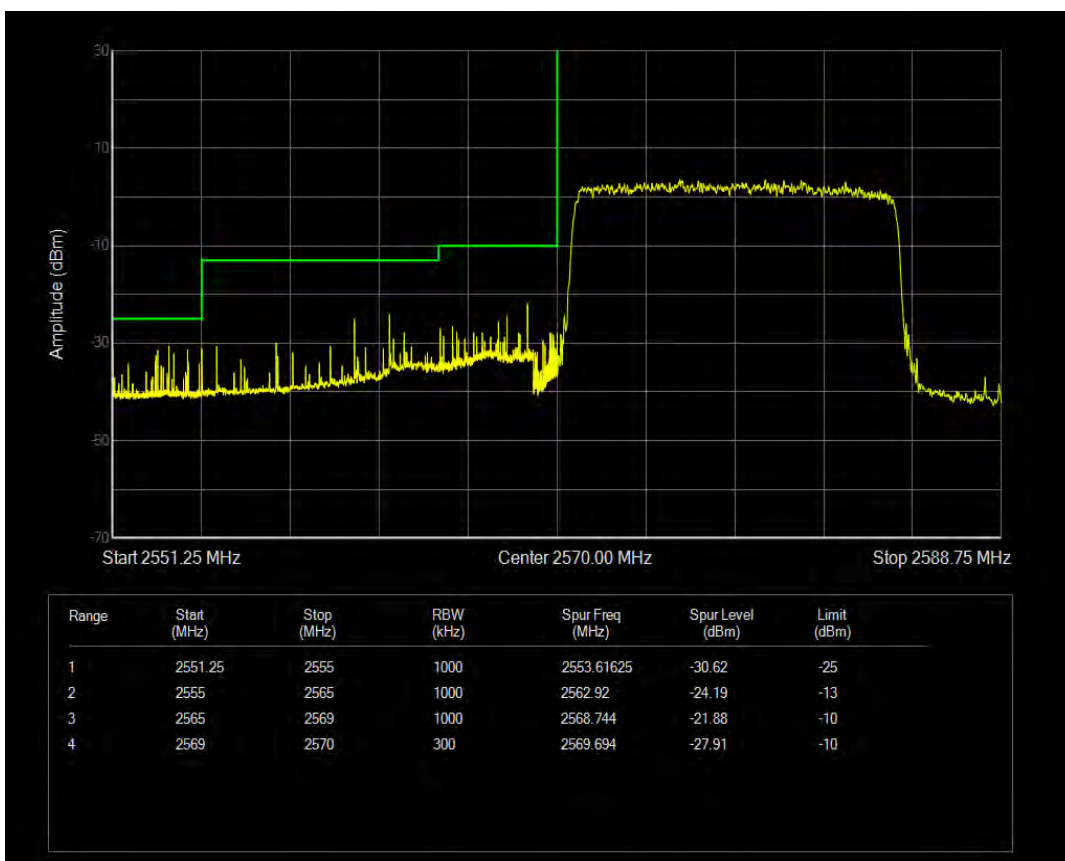

Band38 QPSK BW=15MHz Channel=37825 RB Size=75 Position=#0