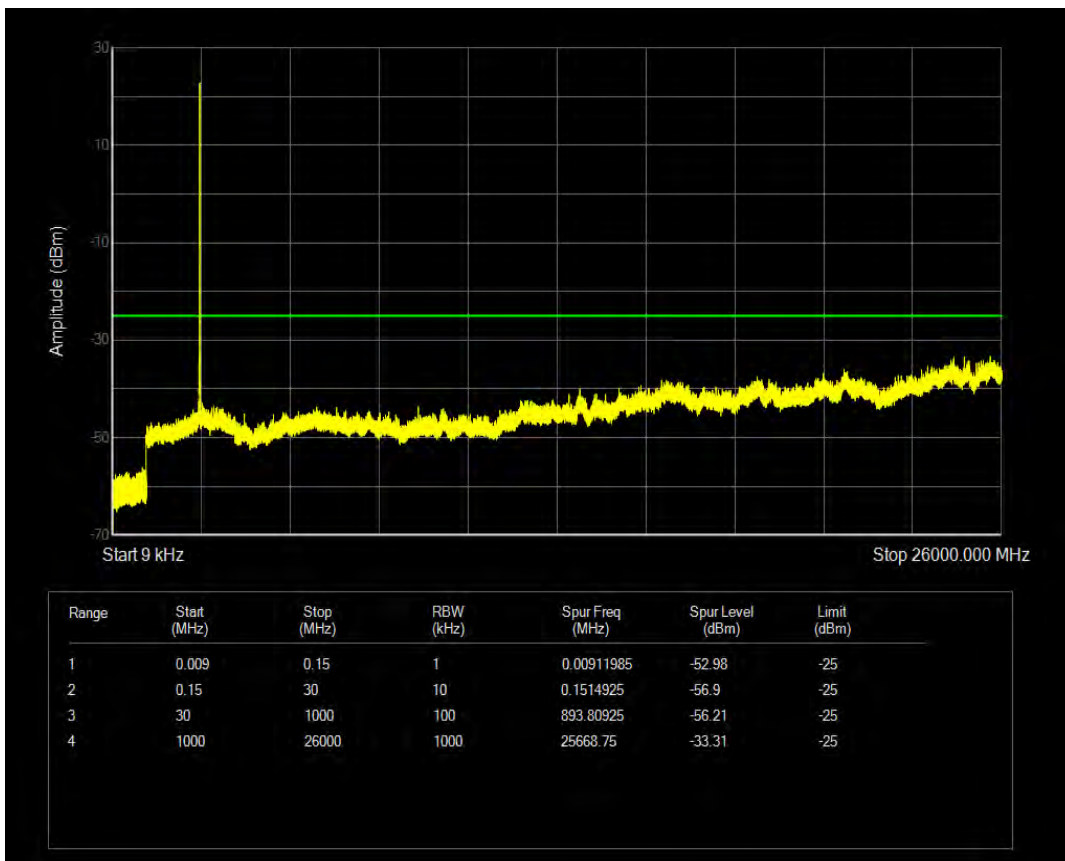

Band5 QAM16 BW=5MHz Channel=20625 RB Size=25 Position=#0

Band5 QPSK BW=10MHz Channel=20450 RB Size=50 Position=#0

Band5 QAM16 BW=10MHz Channel=20450 RB Size=50 Position=#0

Band5 QPSK BW=10MHz Channel=20600 RB Size=50 Position=#0

Band5 QAM16 BW=10MHz Channel=20600 RB Size=50 Position=#0

Band7 QPSK BW=5MHz Channel=20775 RB Size=25 Position=#0

Band7 QAM16 BW=5MHz Channel=20775 RB Size=25 Position=#0

Band7 QPSK BW=5MHz Channel=21425 RB Size=25 Position=#0