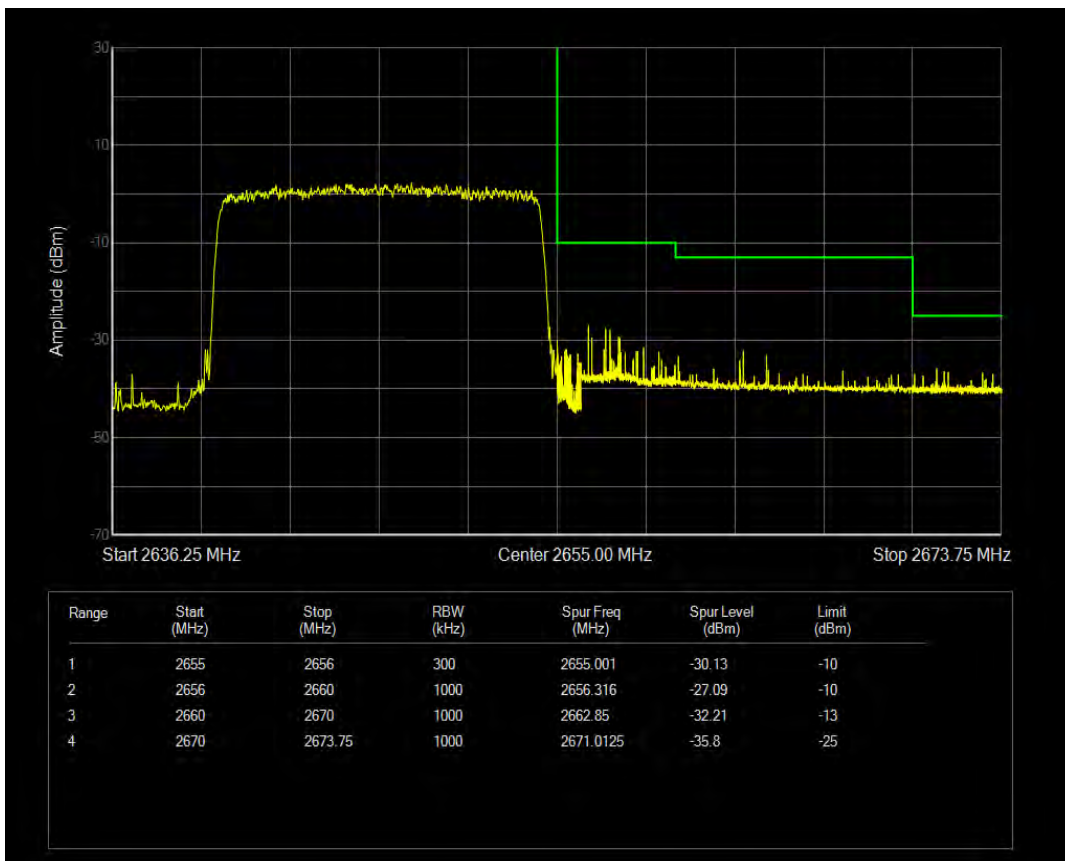

Band41(2555-2655) QAM16 BW=15MHz Channel=41165 RB Size=75 Position=#0