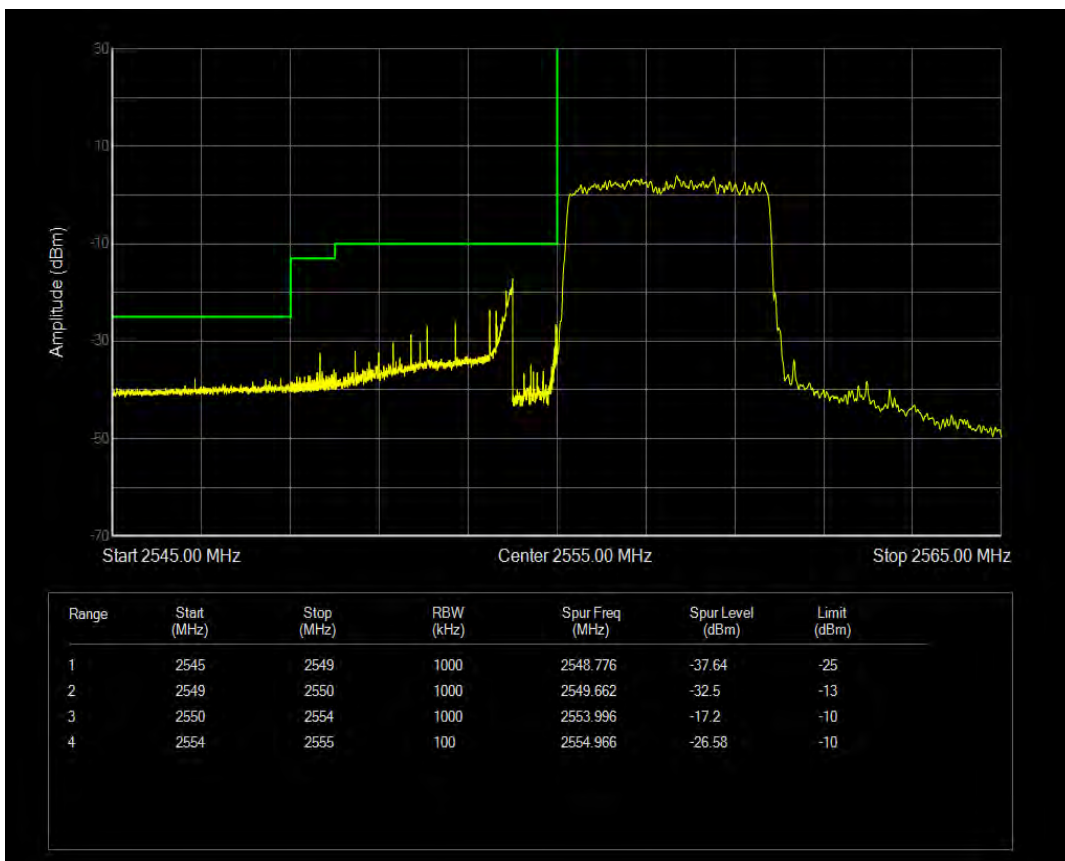

Band41(2555-2655) QPSK BW=5MHz Channel=40265 RB Size=25 Position=#0