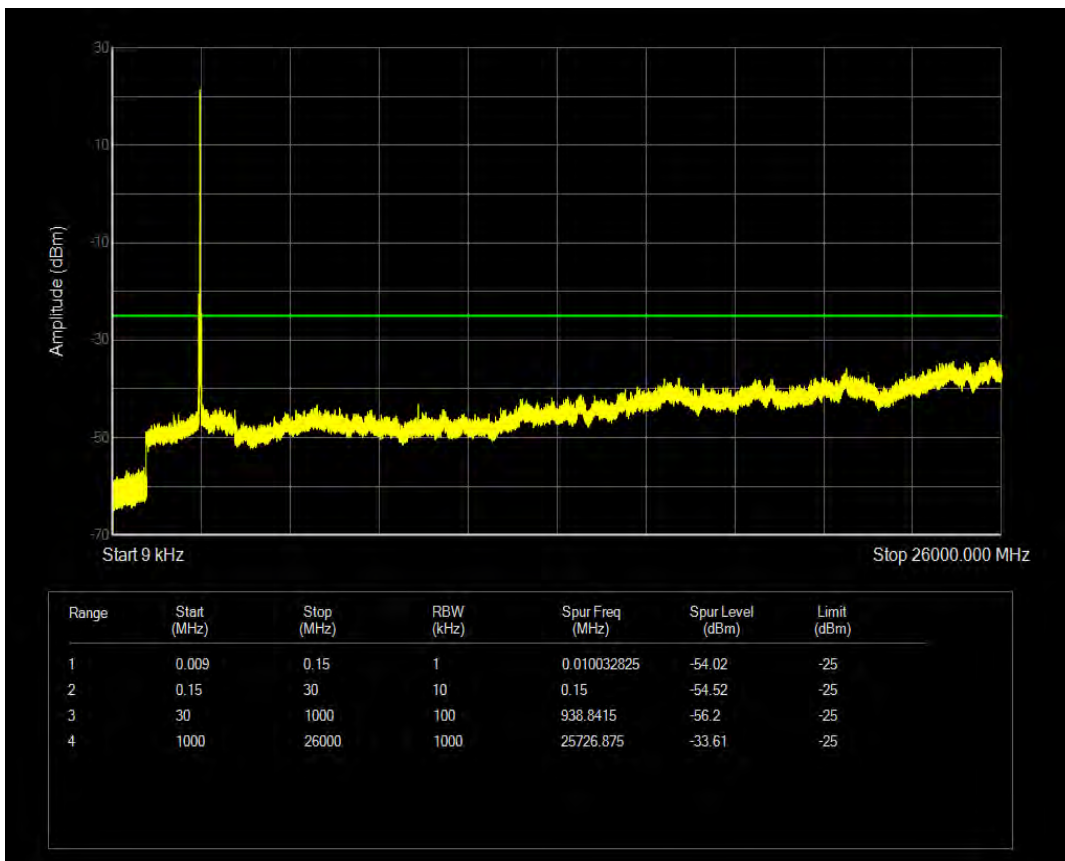

Band2 QPSK BW=20MHz Channel=18700 RB Size=100 Position=#0

Band2 QAM16 BW=20MHz Channel=18700 RB Size=100 Position=#0

Band2 QAM16 BW=20MHz Channel=19100 RB Size=100 Position=#0

Band2 QPSK BW=20MHz Channel=19100 RB Size=100 Position=#0

Band38 QPSK BW=5MHz Channel=37775 RB Size=25 Position=#0

Band38 QAM16 BW=5MHz Channel=37775 RB Size=25 Position=#0

Band38 QPSK BW=5MHz Channel=38225 RB Size=25 Position=#0

Band38 QAM16 BW=5MHz Channel=38225 RB Size=25 Position=#0

Band38 QPSK BW=10MHz Channel=37800 RB Size=50 Position=#0

Band38 QAM16 BW=10MHz Channel=37800 RB Size=50 Position=#0

Band38 QPSK BW=10MHz Channel=38200 RB Size=50 Position=#0

Band38 QAM16 BW=10MHz Channel=38200 RB Size=50 Position=#0