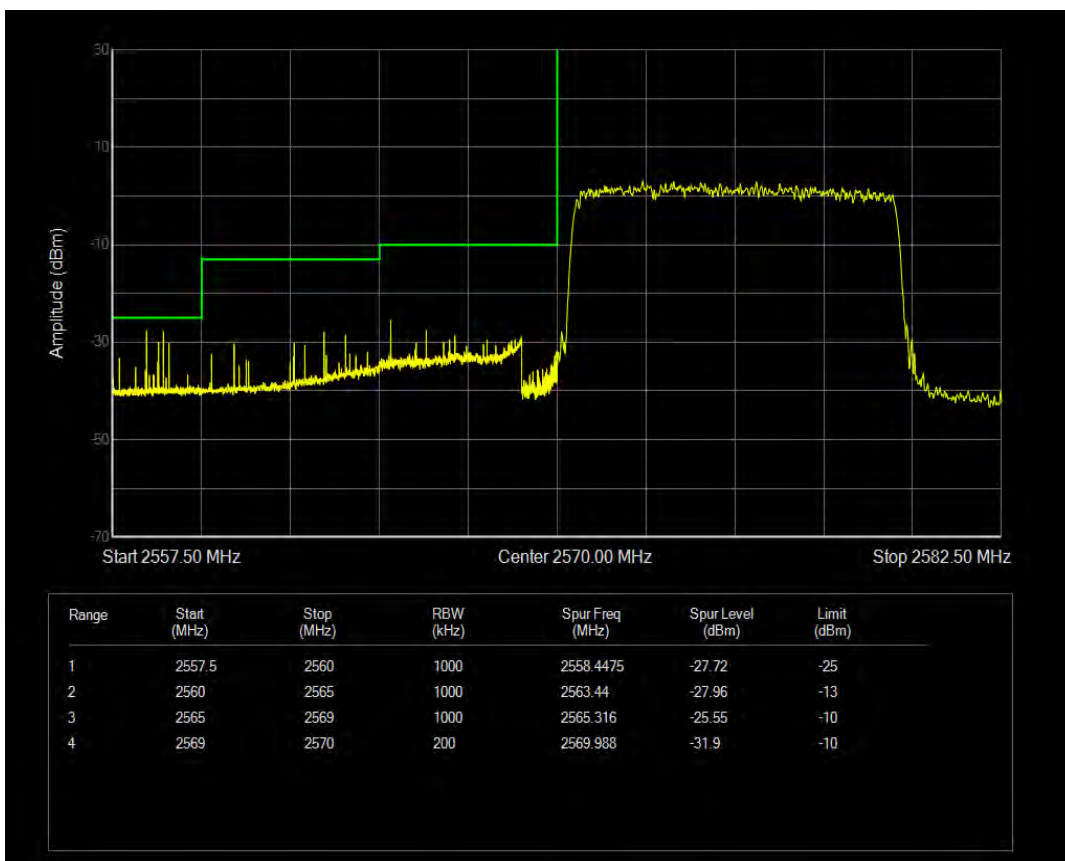

Band38 QPSK BW=5MHz Channel=38225 RB Size=25 Position=#0

Band38 QAM16 BW=5MHz Channel=38225 RB Size=25 Position=#0

Band38 QPSK BW=10MHz Channel=37800 RB Size=50 Position=#0

Band38 QAM16 BW=10MHz Channel=37800 RB Size=50 Position=#0