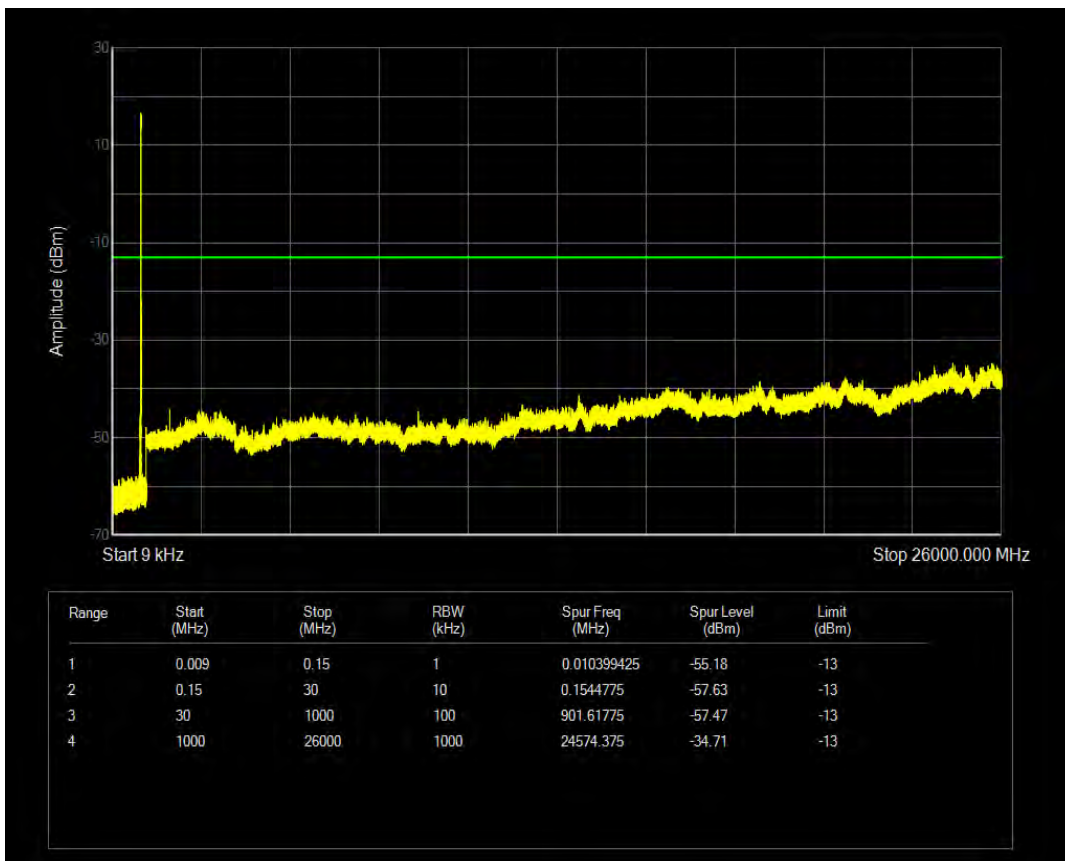

Band5 QPSK BW=3MHz Channel=20415 RB Size=15 Position=#0

Band5 QAM16 BW=1.4MHz Channel=20643 RB Size=6 Position=#0

Band5 QAM16 BW=3MHz Channel=20415 RB Size=15 Position=#0

Band5 QPSK BW=3MHz Channel=20635 RB Size=15 Position=#0