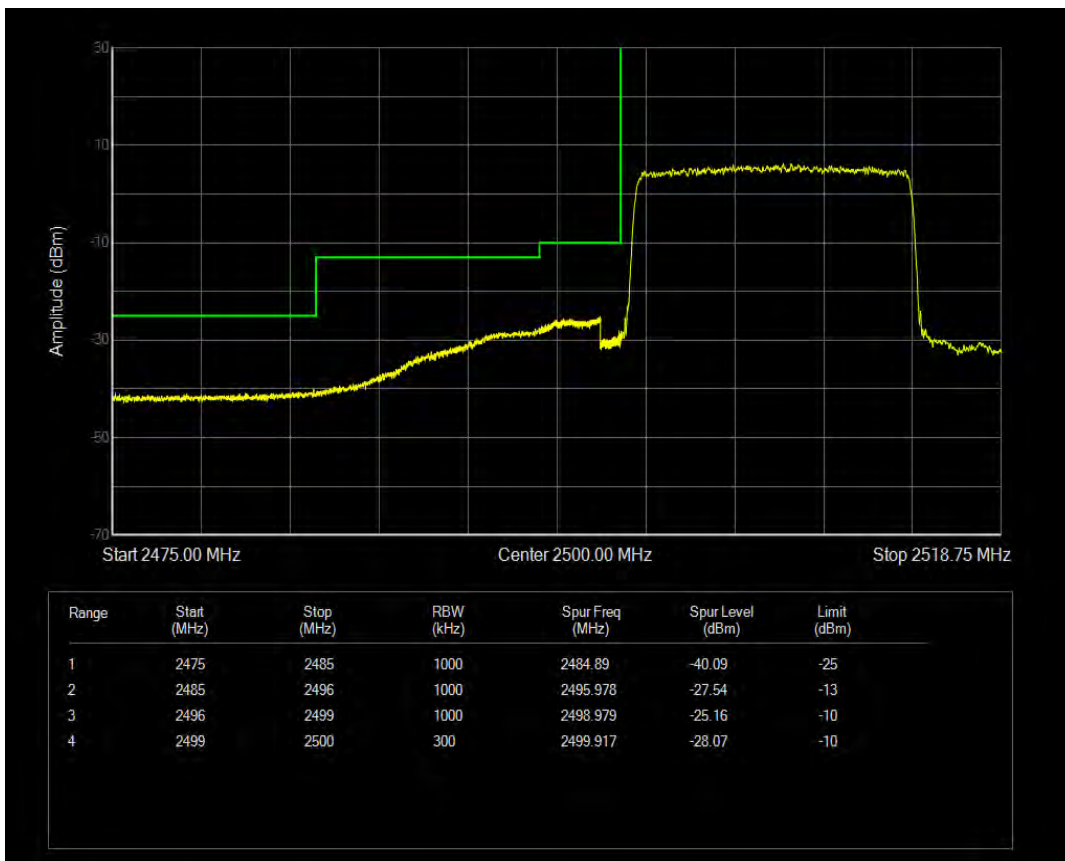

Band7 QPSK BW=10MHz Channel=21400 RB Size=50 Position=#0

Band7 QAM16 BW=10MHz Channel=21400 RB Size=50 Position=#0

Band7 QPSK BW=15MHz Channel=20825 RB Size=75 Position=#0

Band7 QAM16 BW=15MHz Channel=20825 RB Size=75 Position=#0

Band7 QPSK BW=15MHz Channel=21375 RB Size=75 Position=#0

Band7 QPSK BW=20MHz Channel=20850 RB Size=100 Position=#0

Band7 QAM16 BW=15MHz Channel=21375 RB Size=75 Position=#0

Band7 QAM16 BW=20MHz Channel=20850 RB Size=100 Position=#0