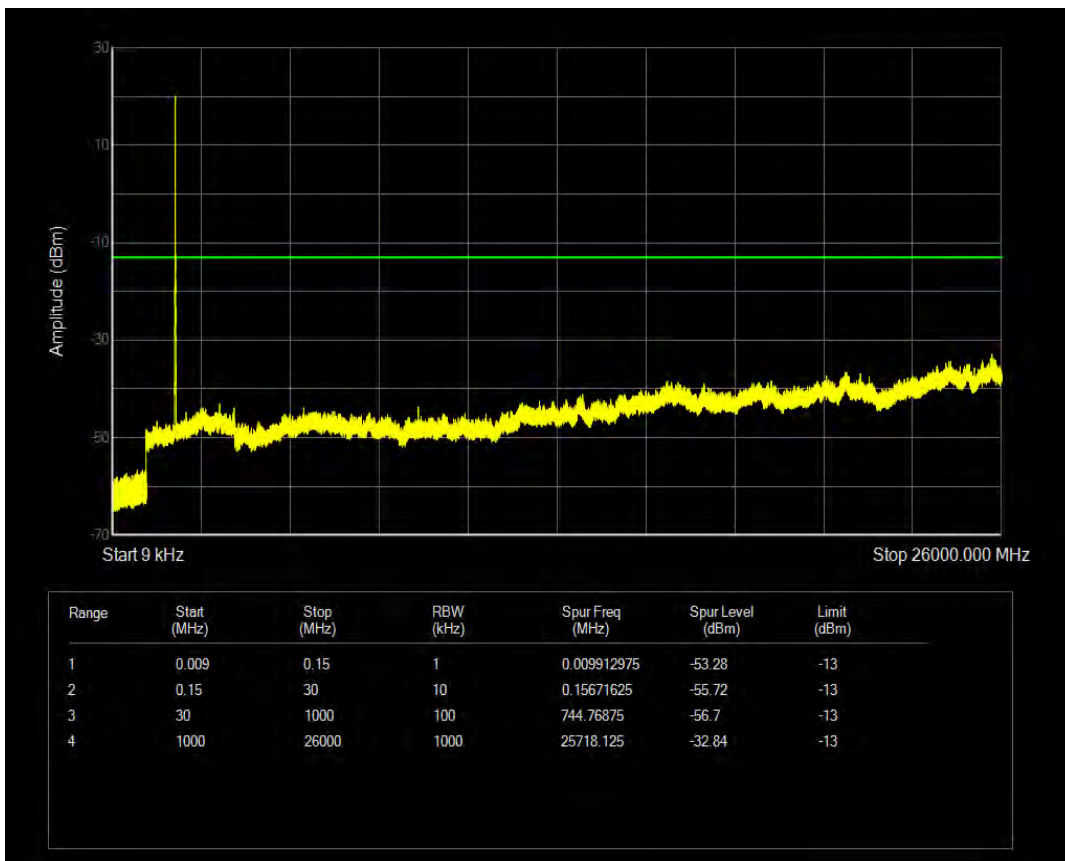

Band2 QPSK BW=5MHz Channel=18625 RB Size=25 Position=#0