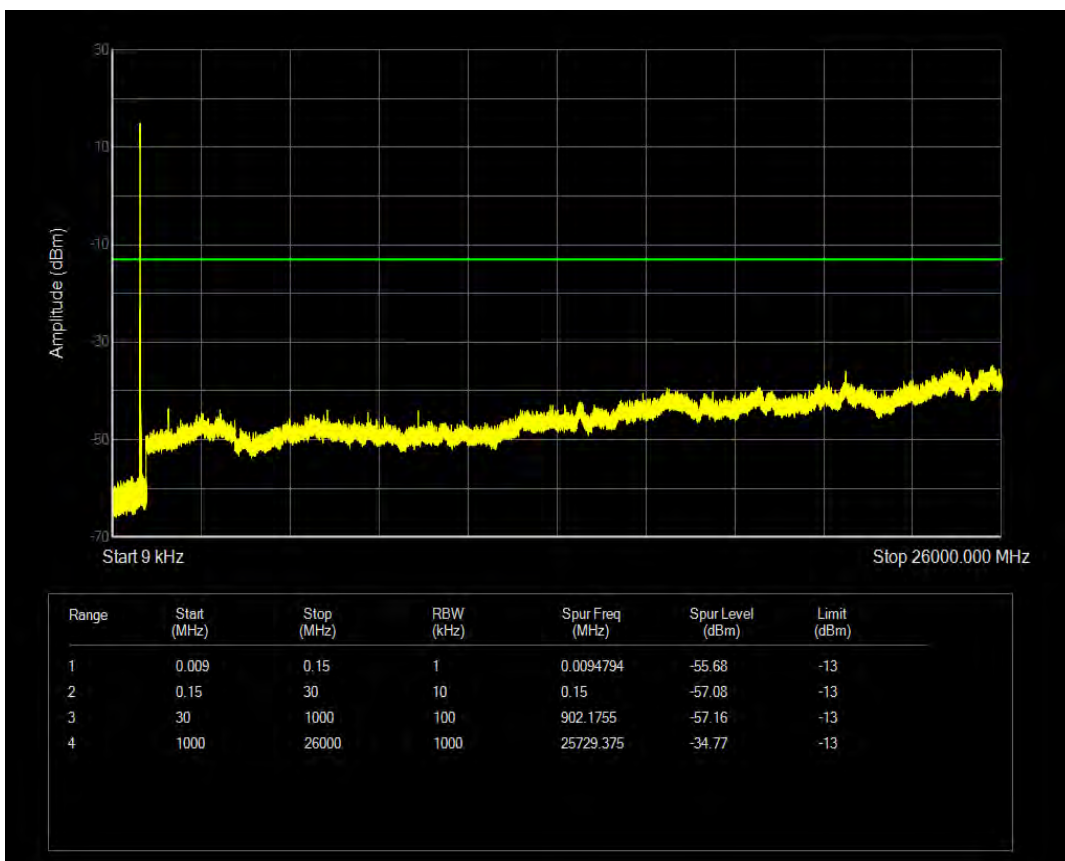

Band5 QPSK BW=5MHz Channel=20425 RB Size=25 Position=#0