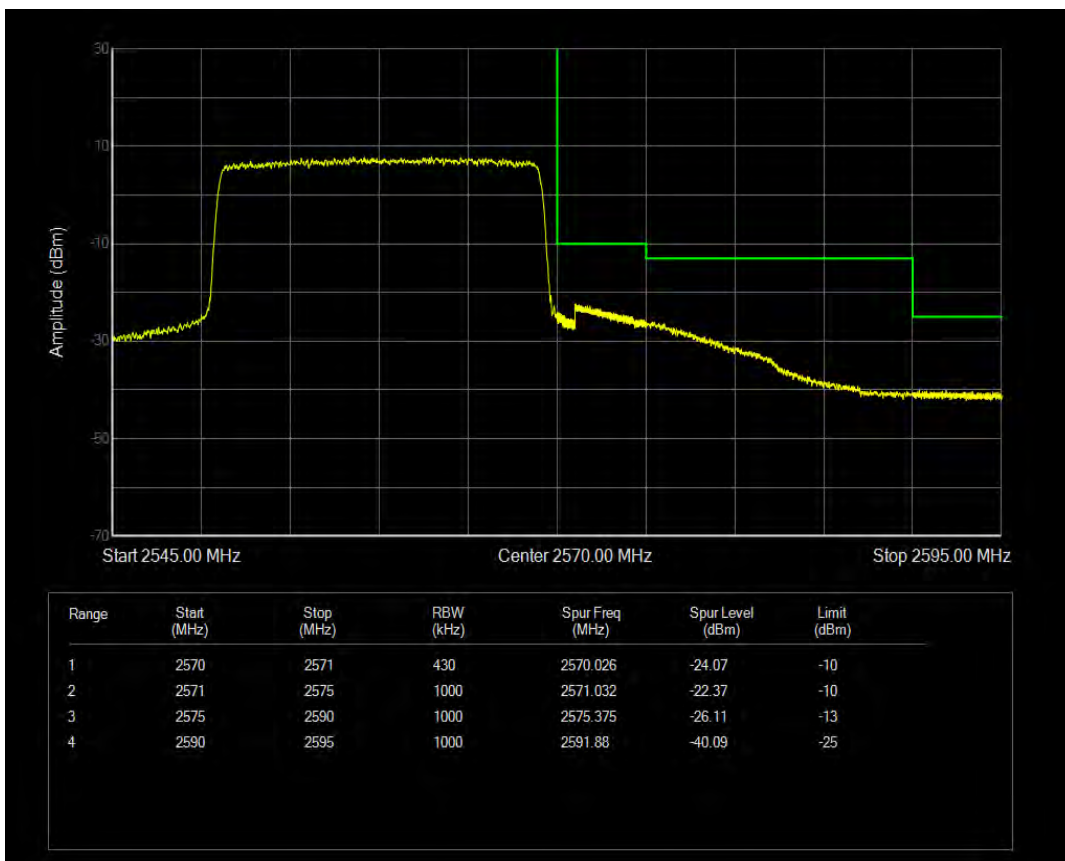

Band7 QPSK BW=15MHz Channel=21375 RB Size=75 Position=#0

Band7 QPSK BW=20MHz Channel=20850 RB Size=100 Position=#0

Band7 QAM16 BW=15MHz Channel=21375 RB Size=75 Position=#0

Band7 QAM16 BW=20MHz Channel=20850 RB Size=100 Position=#0

Band7 QPSK BW=20MHz Channel=21350 RB Size=100 Position=#0

Band7 QAM16 BW=20MHz Channel=21350 RB Size=100 Position=#0

6 Appendix E: Conducted Spurious Emission

| Band | Bandwidth (MHz) | UL Channel | RB Size | RB Position | Modulation | Spur Freq (MHz) | Spur Level (dBm) | Limit (dBm) | Verdict |
|-------|-----------------|------------|---------|-------------|------------|-----------------|------------------|-------------|---------|
| Band2 | 1.4 | 18607 | 6 | #0 | QPSK | 1842.50 | -31.21 | -13 | PASS |
| Band2 | 1.4 | 18607 | 6 | #0 | QAM16 | 25830.63 | -33.77 | -13 | PASS |
| Band2 | 1.4 | 19193 | 6 | #0 | QPSK | 25719.38 | -33.76 | -13 | PASS |
| Band2 | 1.4 | 19193 | 6 | #0 | QAM16 | 1916.25 | -32.66 | -13 | PASS |
| Band2 | 3 | 18615 | 15 | #0 | QPSK | 25714.38 | -33.31 | -13 | PASS |
| Band2 | 3 | 18615 | 15 | #0 | QAM16 | 25689.38 | -33.90 | -13 | PASS |
| Band2 | 3 | 19185 | 15 | #0 | QPSK | 25740.00 | -33.00 | -13 | PASS |
| Band2 | 3 | 19185 | 15 | #0 | QAM16 | 25733.75 | -34.09 | -13 | PASS |
| Band2 | 5 | 18625 | 25 | #0 | QPSK | 25718.13 | -32.84 | -13 | PASS |
| Band2 | 5 | 18625 | 25 | #0 | QAM16 | 25480.63 | -34.18 | -13 | PASS |
| Band2 | 5 | 19175 | 25 | #0 | QPSK | 24528.13 | -33.24 | -13 | PASS |
| Band2 | 5 | 19175 | 25 | #0 | QAM16 | 25726.88 | -34.02 | -13 | PASS |
| Band2 | 10 | 18650 | 50 | #0 | QPSK | 25732.50 | -33.70 | -13 | PASS |
| Band2 | 10 | 18650 | 50 | #0 | QAM16 | 25662.50 | -32.96 | -13 | PASS |
| Band2 | 10 | 19150 | 50 | #0 | QPSK | 25768.13 | -33.84 | -13 | PASS |
| Band2 | 10 | 19150 | 50 | #0 | QAM16 | 25751.25 | -33.79 | -13 | PASS |
| Band2 | 15 | 18675 | 75 | #0 | QPSK | 25686.25 | -33.99 | -13 | PASS |
| Band2 | 15 | 18675 | 75 | #0 | QAM16 | 25768.13 | -32.73 | -13 | PASS |