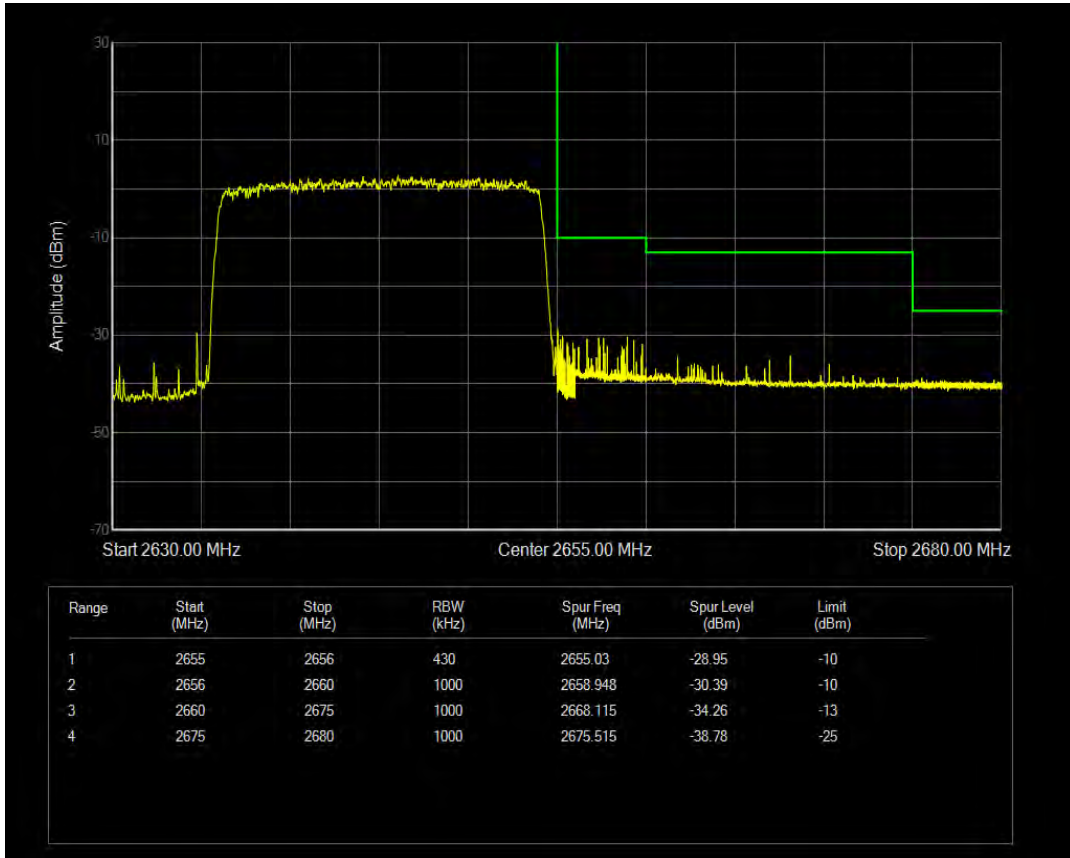

Band41(2555-2655) QAM16 BW=20MHz Channel=41140 RB Size=100 Position=#0