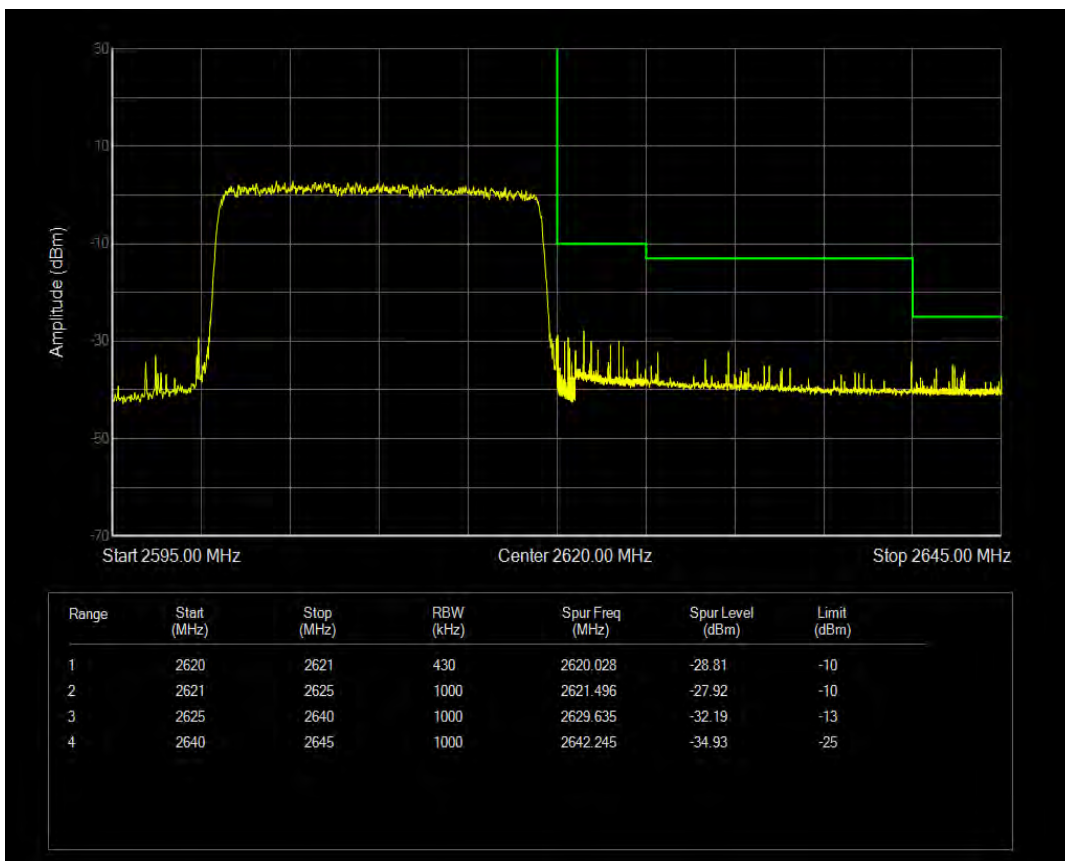

Band38 QPSK BW=20MHz Channel=38150 RB Size=100 Position=#0