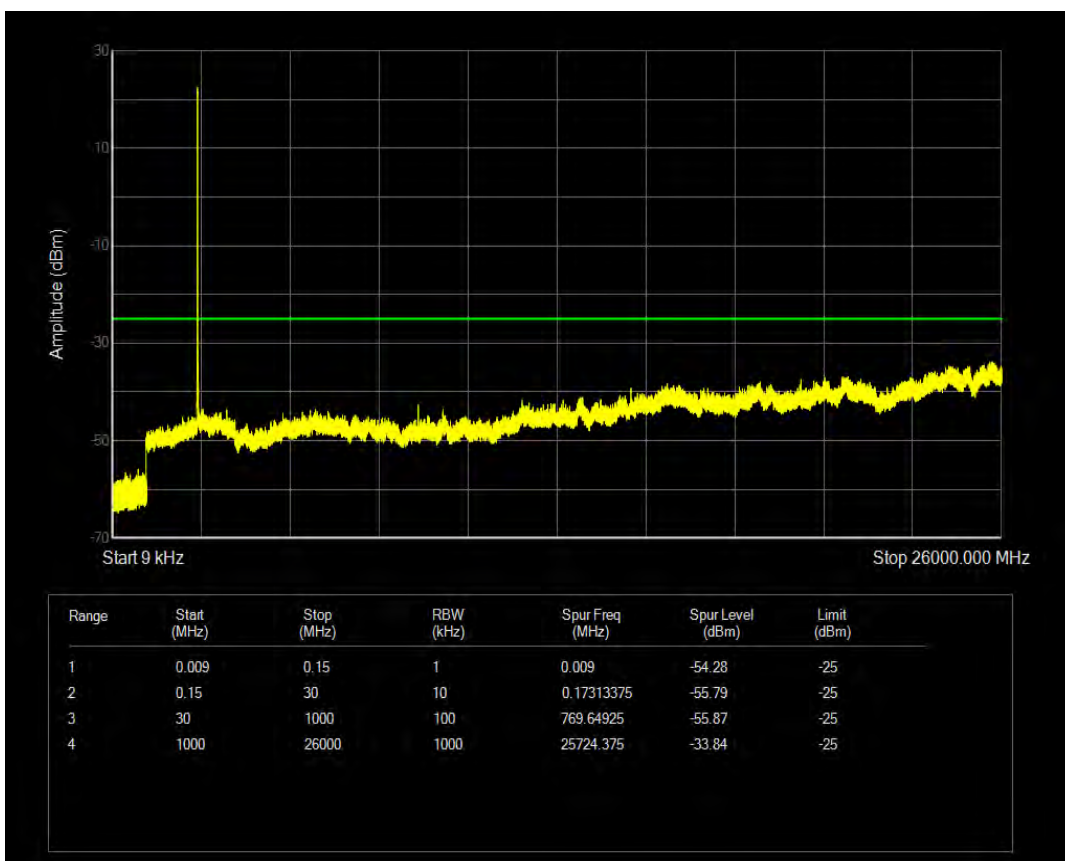

Band7 QAM16 BW=5MHz Channel=20775 RB Size=25 Position=#0