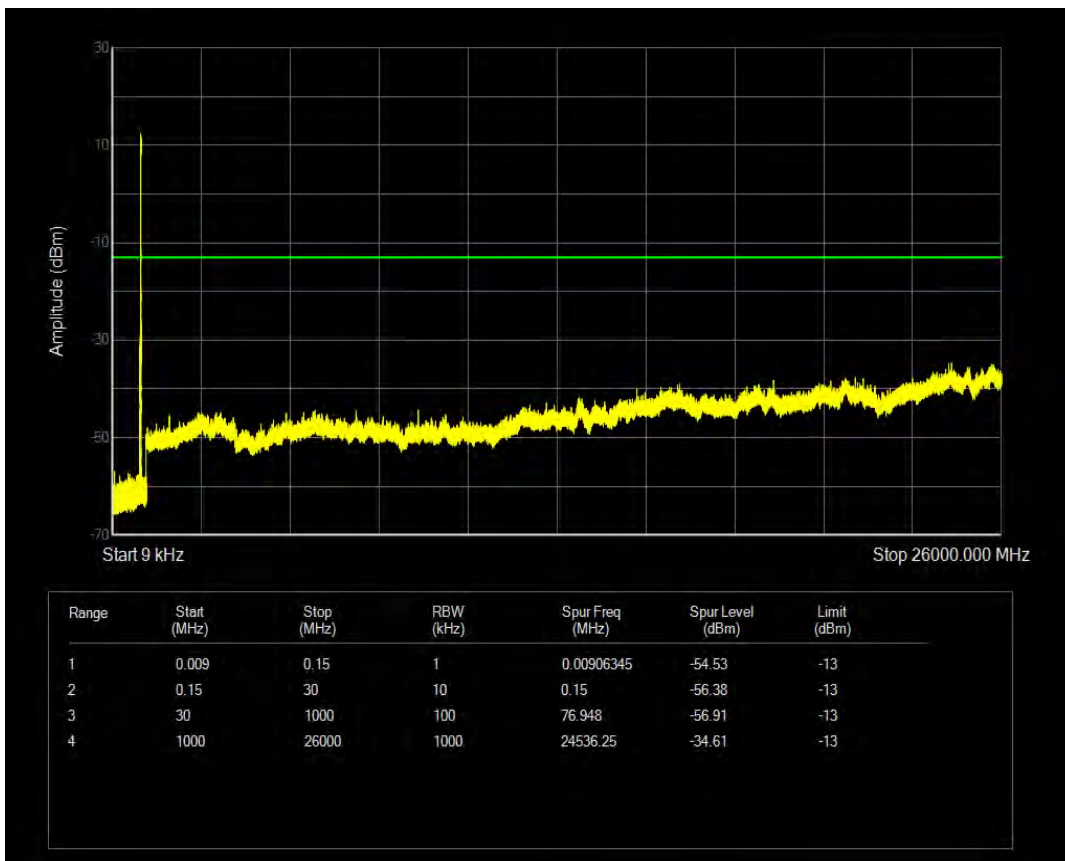

Band5 QAM16 BW=5MHz Channel=20625 RB Size=25 Position=#0

Band5 QPSK BW=10MHz Channel=20450 RB Size=50 Position=#0

Band5 QAM16 BW=10MHz Channel=20450 RB Size=50 Position=#0

Band5 QPSK BW=10MHz Channel=20600 RB Size=50 Position=#0

Band5 QAM16 BW=10MHz Channel=20600 RB Size=50 Position=#0

Band7 QPSK BW=5MHz Channel=20775 RB Size=25 Position=#0

Band7 QAM16 BW=5MHz Channel=20775 RB Size=25 Position=#0

Band7 QPSK BW=5MHz Channel=21425 RB Size=25 Position=#0