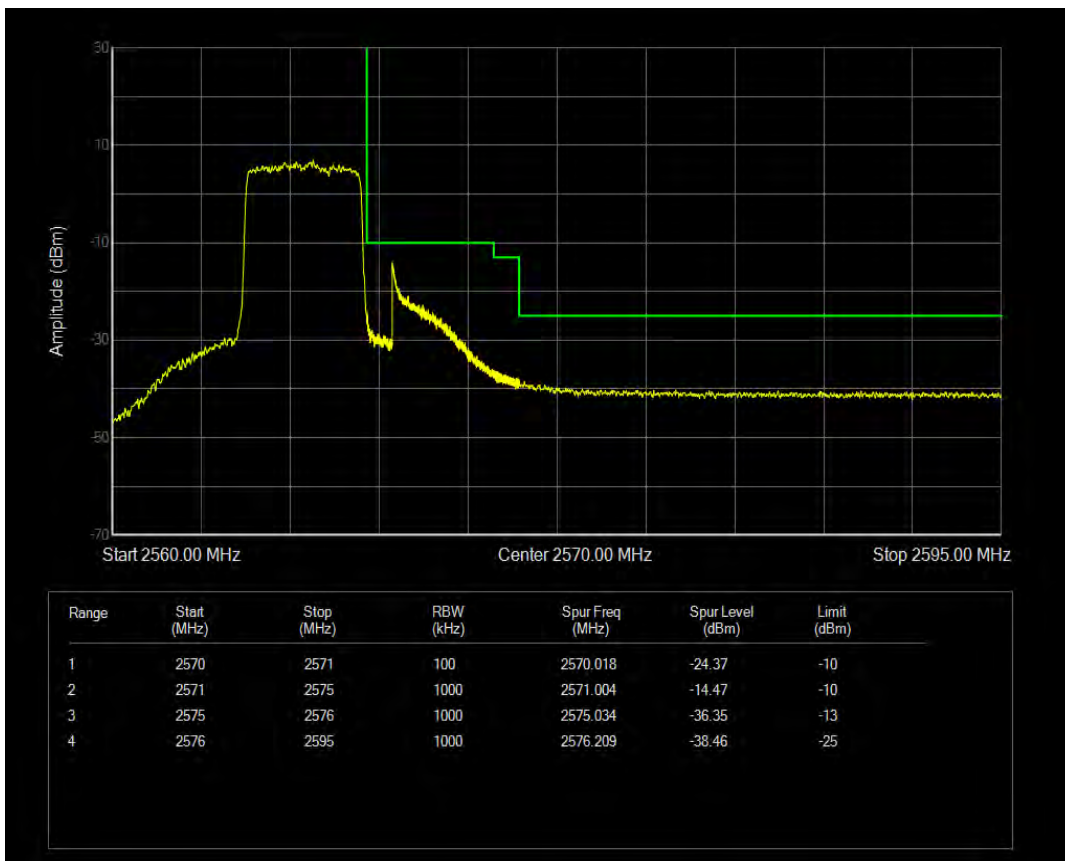

Band41(2555-2655) QPSK BW=20MHz Channel=41140 RB Size=100 Position=#0

Band41(2555-2655) QAM16 BW=20MHz Channel=41140 RB Size=100 Position=#0

Band5 QPSK BW=1.4MHz Channel=20407 RB Size=6 Position=#0

Band5 QPSK BW=1.4MHz Channel=20643 RB Size=6 Position=#0

Band7 QPSK BW=5MHz Channel=21425 RB Size=25 Position=#0

Band7 QAM16 BW=5MHz Channel=21425 RB Size=25 Position=#0

Band7 QPSK BW=10MHz Channel=20800 RB Size=50 Position=#0

Band7 QAM16 BW=10MHz Channel=20800 RB Size=50 Position=#0