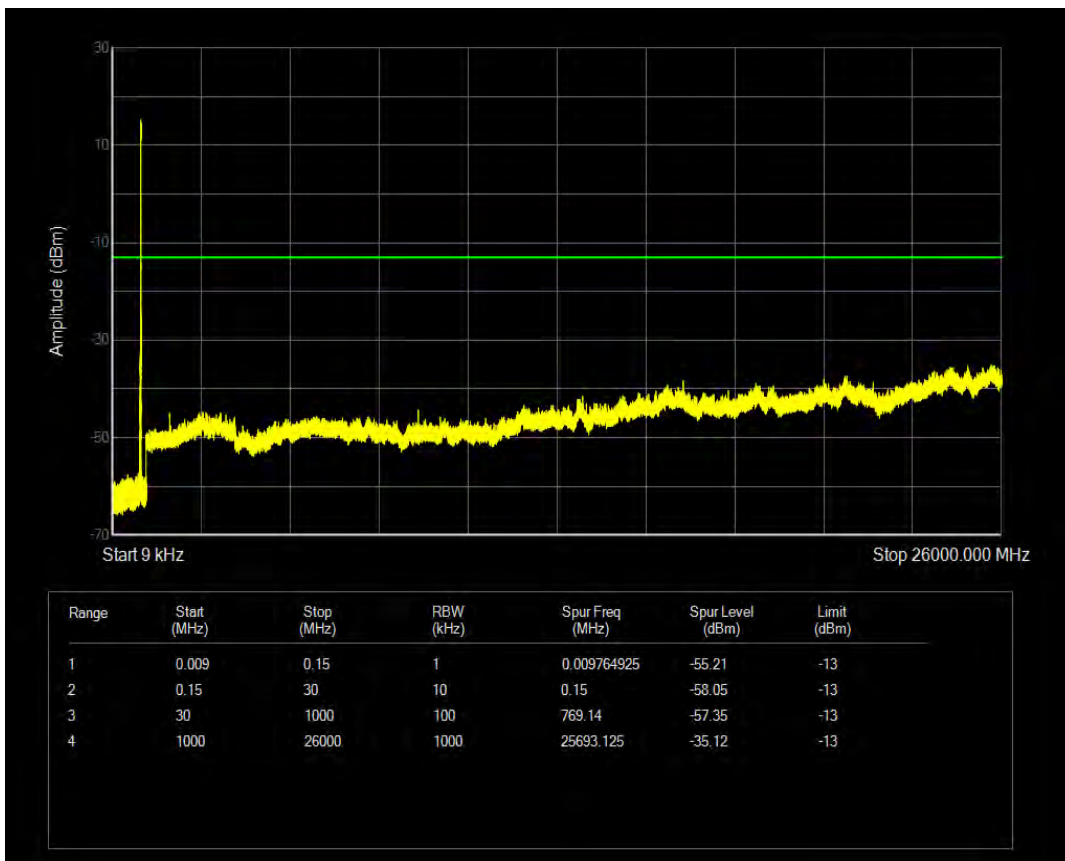

Band5 QAM16 BW=3MHz Channel=20635 RB Size=15 Position=#0

Band5 QPSK BW=5MHz Channel=20425 RB Size=25 Position=#0

Band5 QAM16 BW=5MHz Channel=20425 RB Size=25 Position=#0

Band5 QPSK BW=5MHz Channel=20625 RB Size=25 Position=#0

Band5 QAM16 BW=5MHz Channel=20625 RB Size=25 Position=#0

Band5 QPSK BW=10MHz Channel=20450 RB Size=50 Position=#0

Band5 QAM16 BW=10MHz Channel=20450 RB Size=50 Position=#0

Band5 QPSK BW=10MHz Channel=20600 RB Size=50 Position=#0