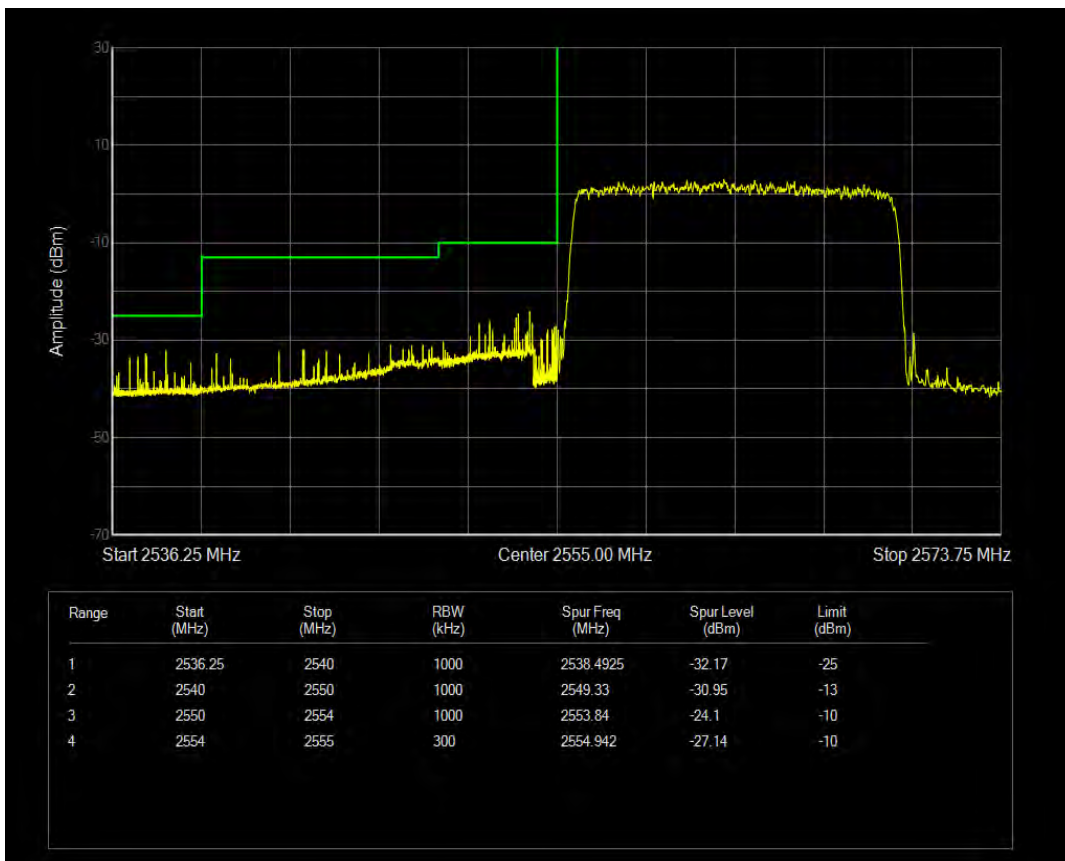

Band41(2555-2655) QAM16 BW=15MHz Channel=40315 RB Size=75 Position=#0