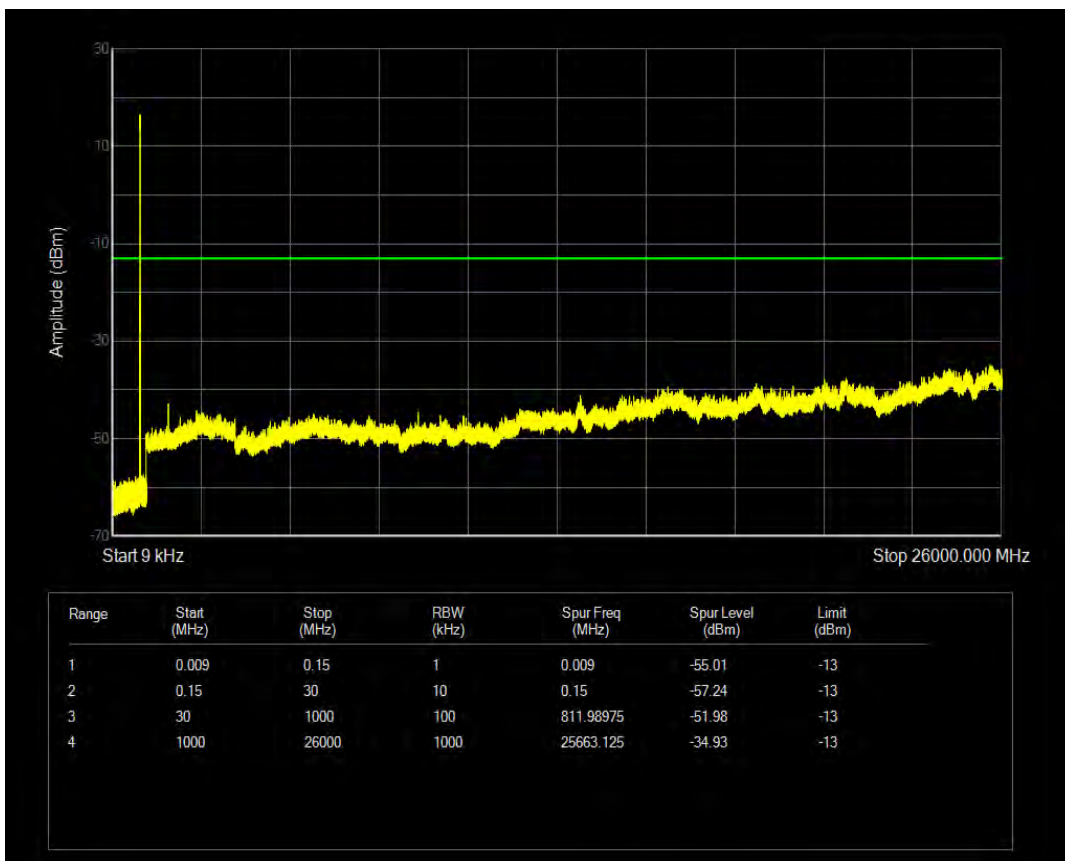

Band5 QPSK BW=3MHz Channel=20415 RB Size=15 Position=#0