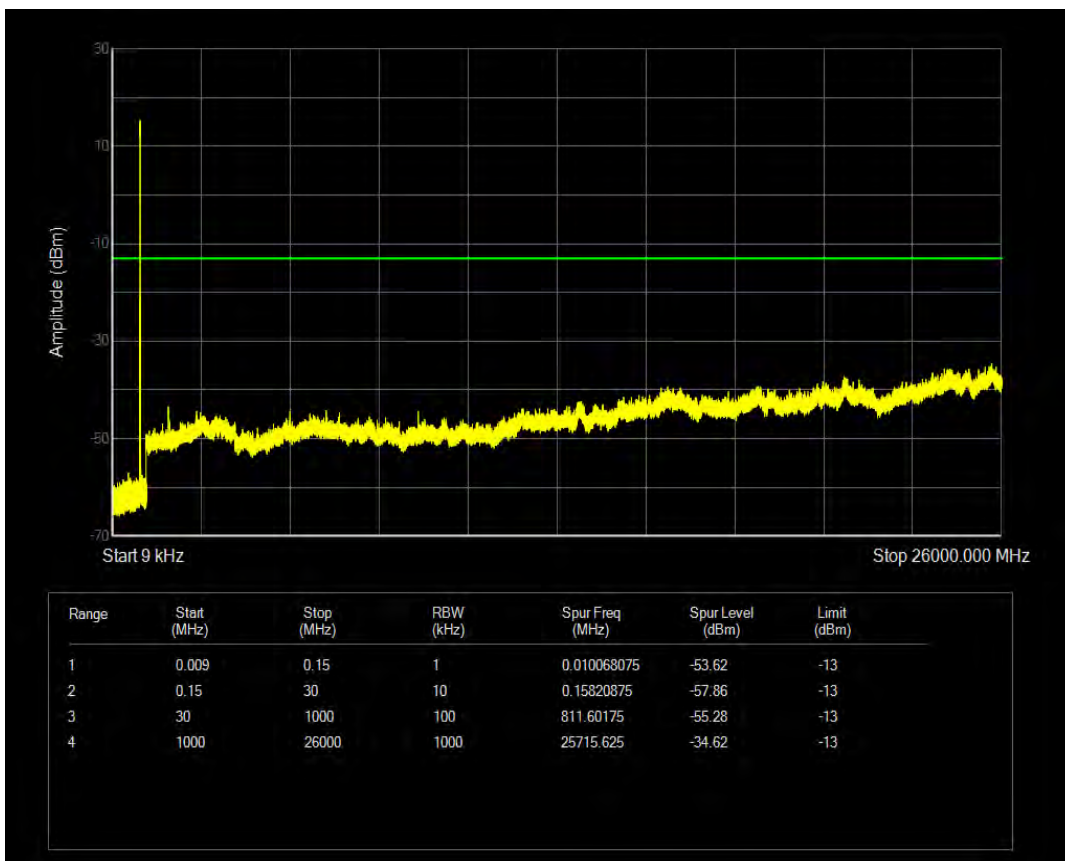

Band5 QAM16 BW=3MHz Channel=20415 RB Size=15 Position=#0