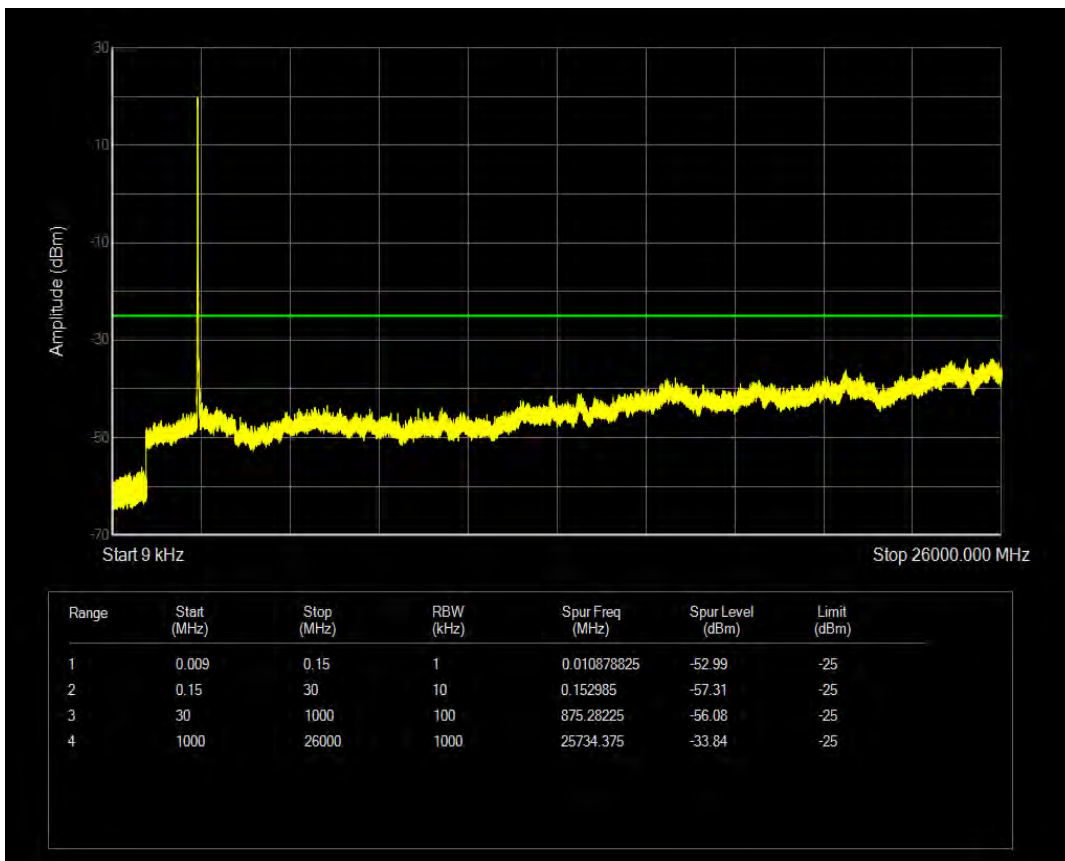

Band7 QPSK BW=15MHz Channel=20825 RB Size=75 Position=#0