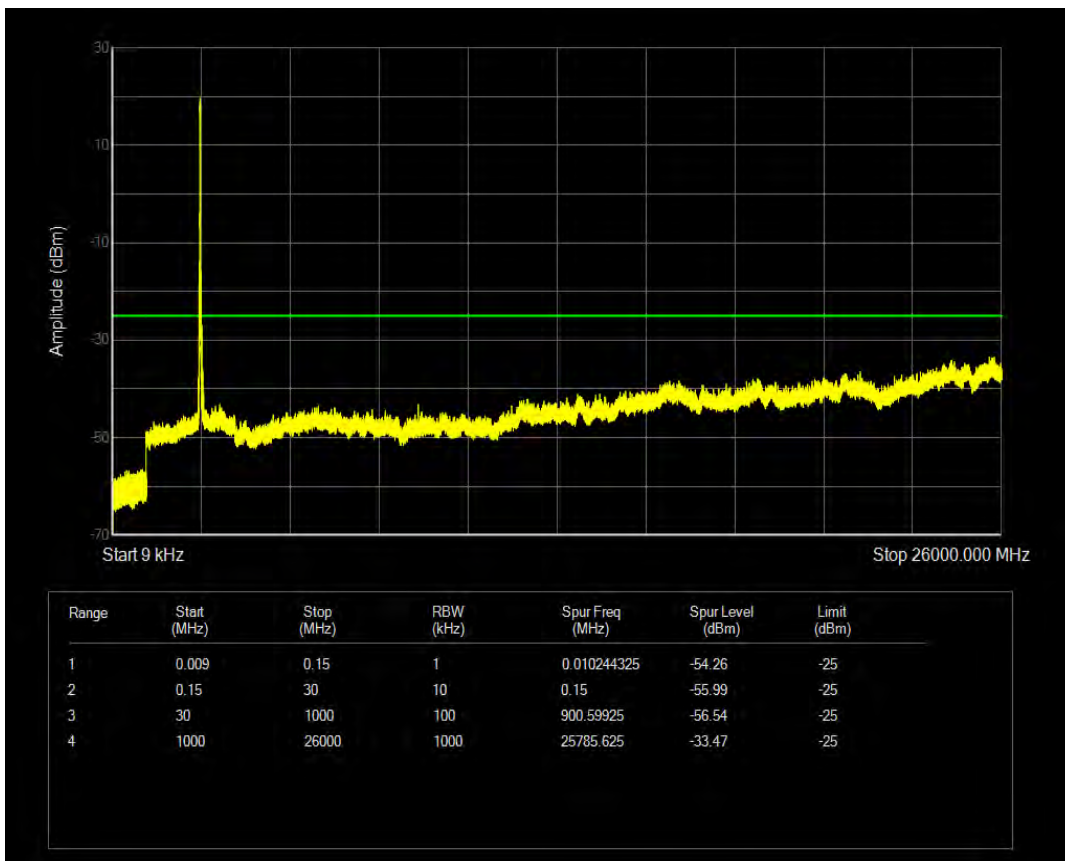

Band38 QPSK BW=15MHz Channel=37825 RB Size=75 Position=#0

Band38 QAM16 BW=15MHz Channel=37825 RB Size=75 Position=#0

Band38 QPSK BW=15MHz Channel=38175 RB Size=75 Position=#0

Band38 QAM16 BW=15MHz Channel=38175 RB Size=75 Position=#0

Band38 QPSK BW=20MHz Channel=37850 RB Size=100 Position=#0

Band38 QAM16 BW=20MHz Channel=37850 RB Size=100 Position=#0

Band38 QPSK BW=20MHz Channel=38150 RB Size=100 Position=#0

Band38 QAM16 BW=20MHz Channel=38150 RB Size=100 Position=#0