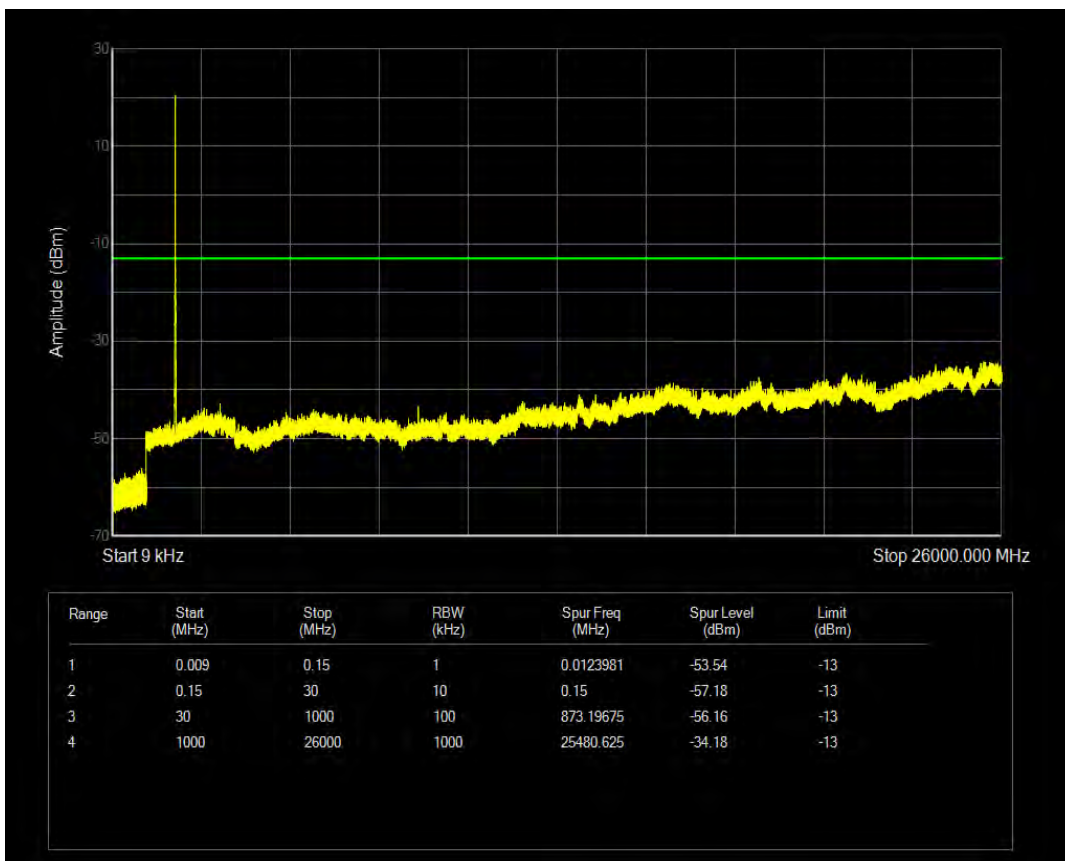

Band2 QAM16 BW=5MHz Channel=18625 RB Size=25 Position=#0