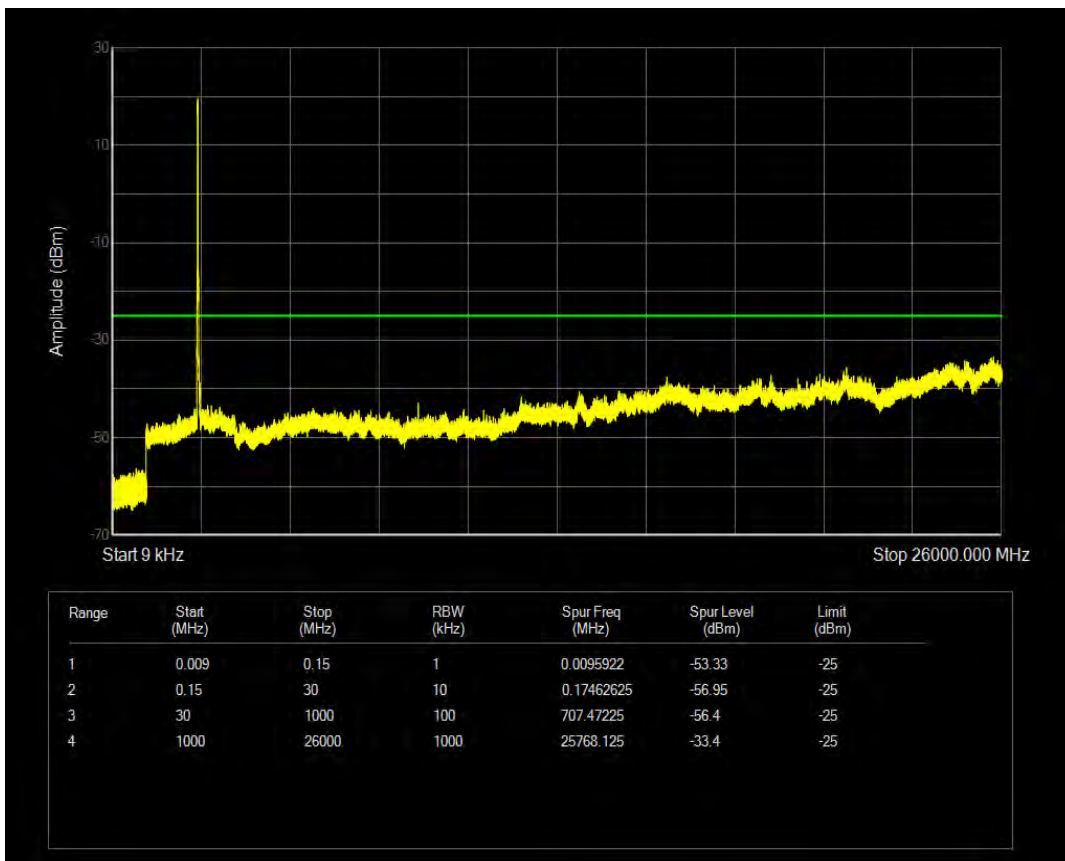

Band7 QPSK BW=20MHz Channel=20850 RB Size=100 Position=#0