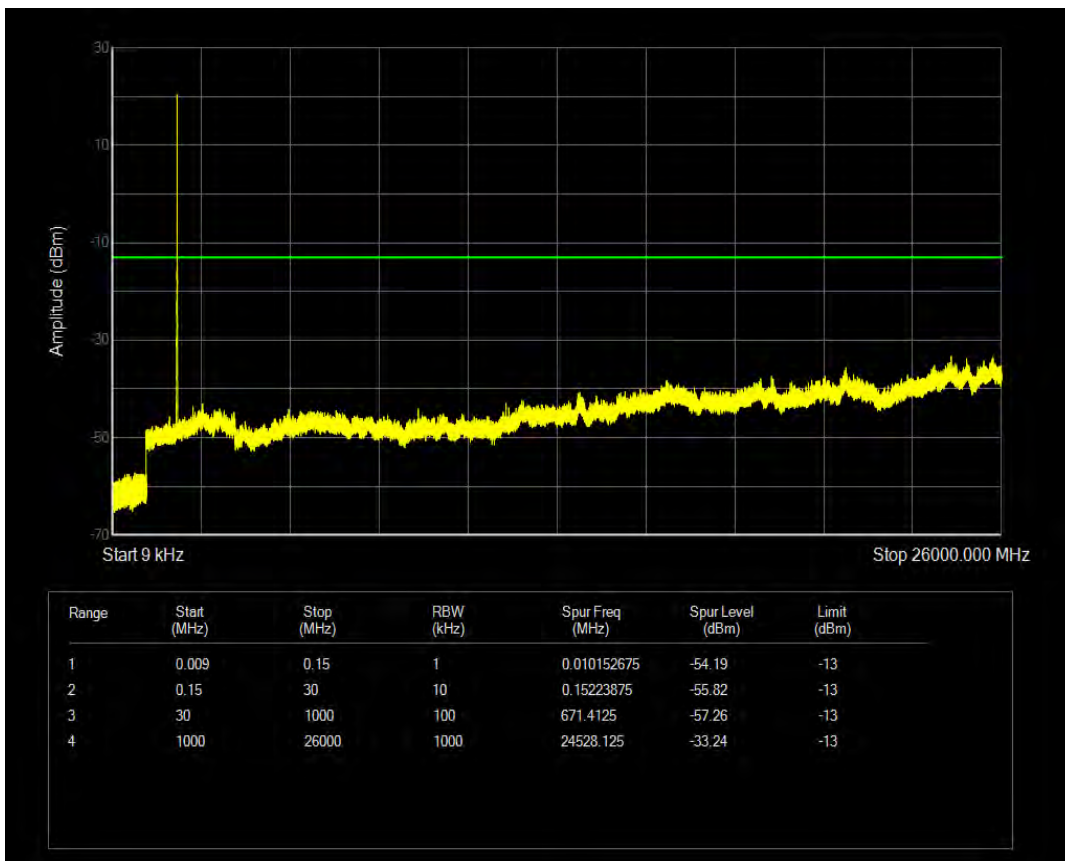

Band2 QPSK BW=5MHz Channel=19175 RB Size=25 Position=#0