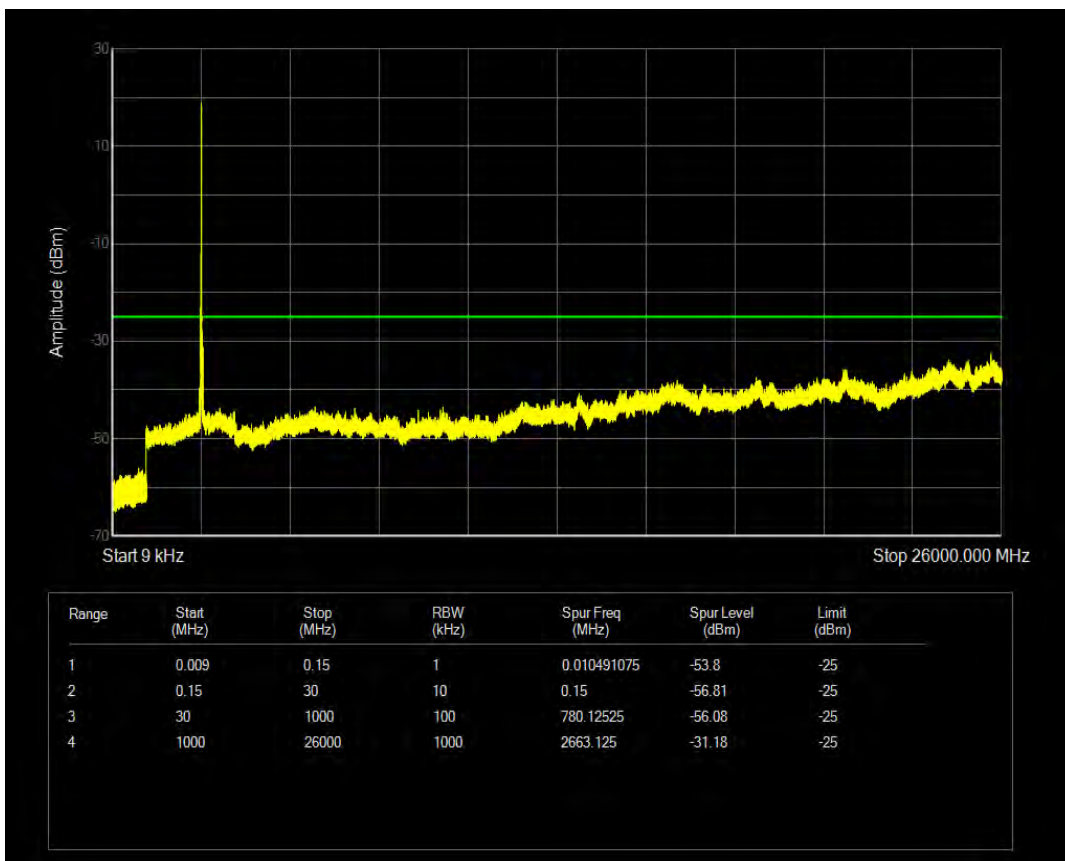

Band38 QPSK BW=10MHz Channel=37800 RB Size=50 Position=#0

Band38 QAM16 BW=10MHz Channel=37800 RB Size=50 Position=#0

Band38 QPSK BW=10MHz Channel=38200 RB Size=50 Position=#0

Band38 QAM16 BW=10MHz Channel=38200 RB Size=50 Position=#0