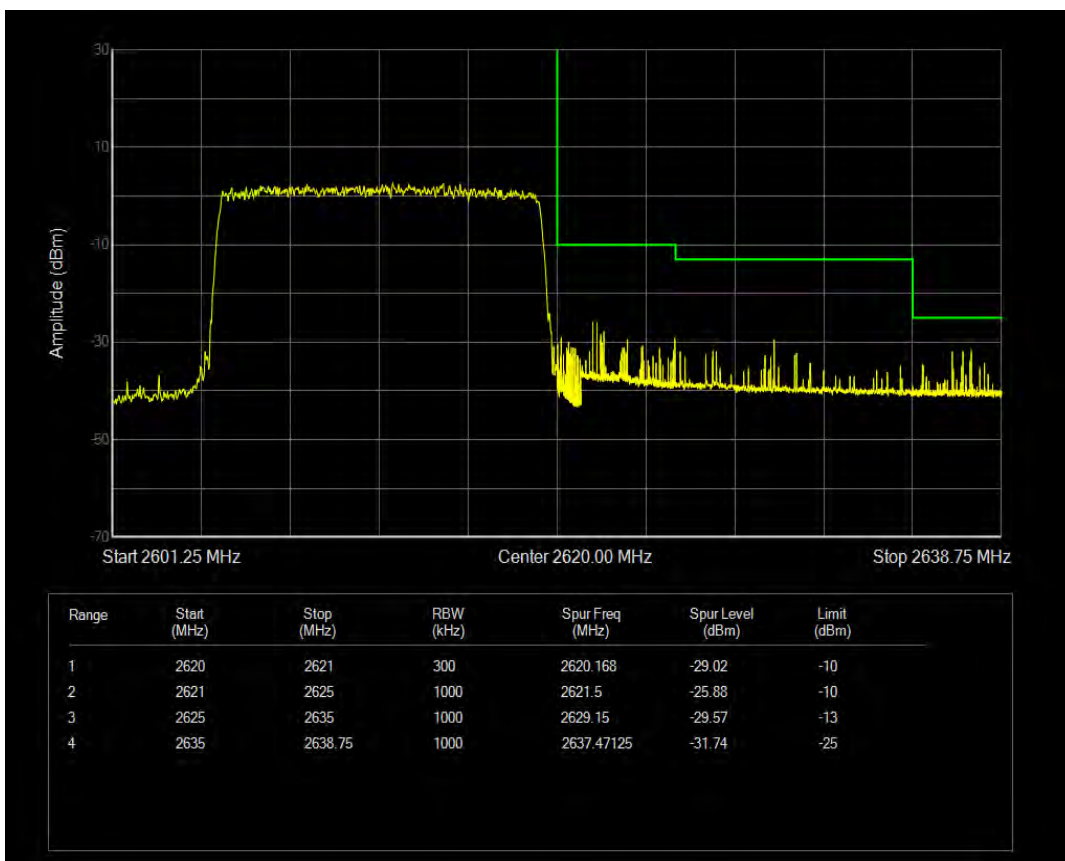

Band38 QAM16 BW=10MHz Channel=38200 RB Size=50 Position=#0

Band38 QPSK BW=10MHz Channel=38200 RB Size=50 Position=#0

Band38 QPSK BW=15MHz Channel=37825 RB Size=75 Position=#0

Band38 QPSK BW=15MHz Channel=38175 RB Size=75 Position=#0