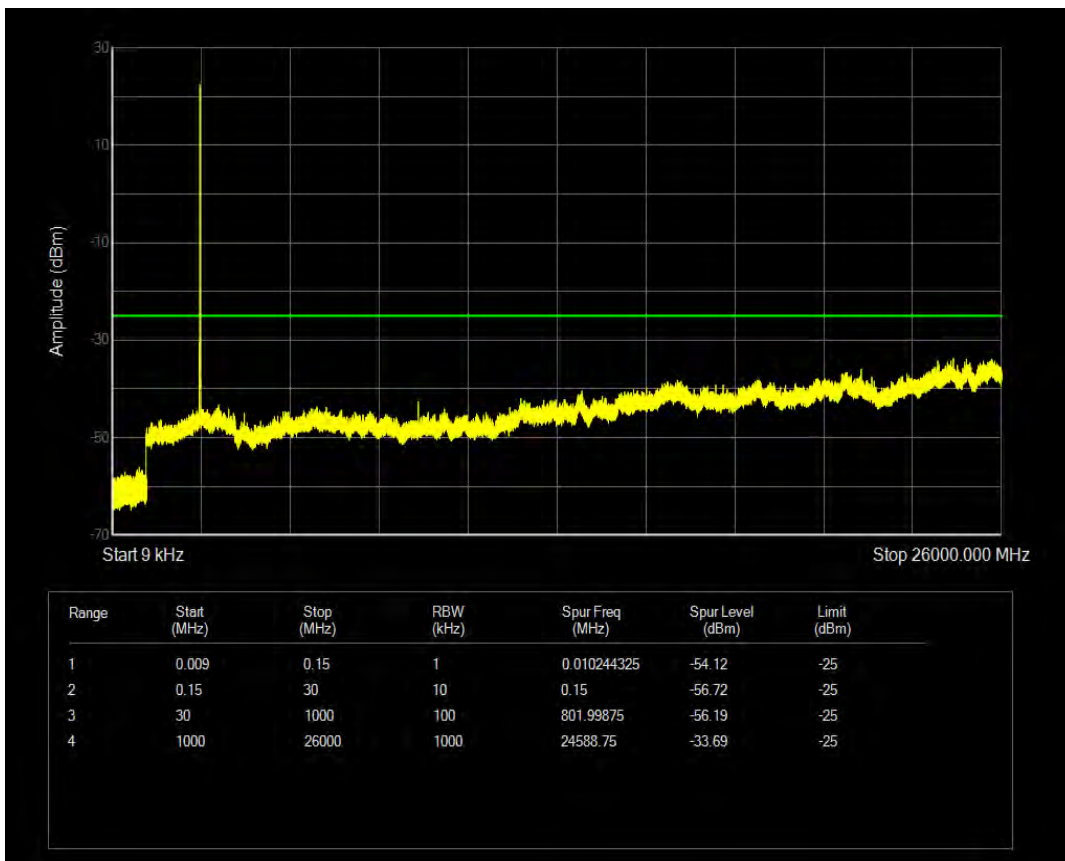

Band38 QPSK BW=5MHz Channel=37775 RB Size=25 Position=#0