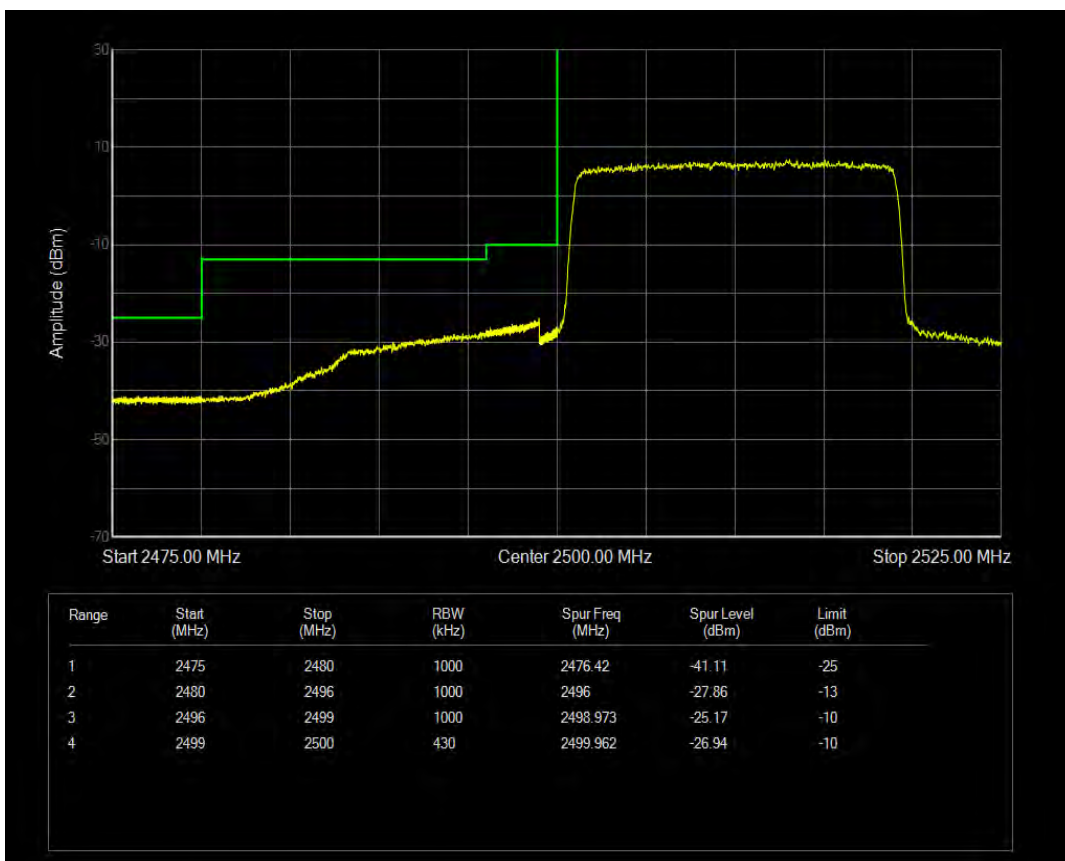

Band7 QPSK BW=20MHz Channel=20850 RB Size=100 Position=#0