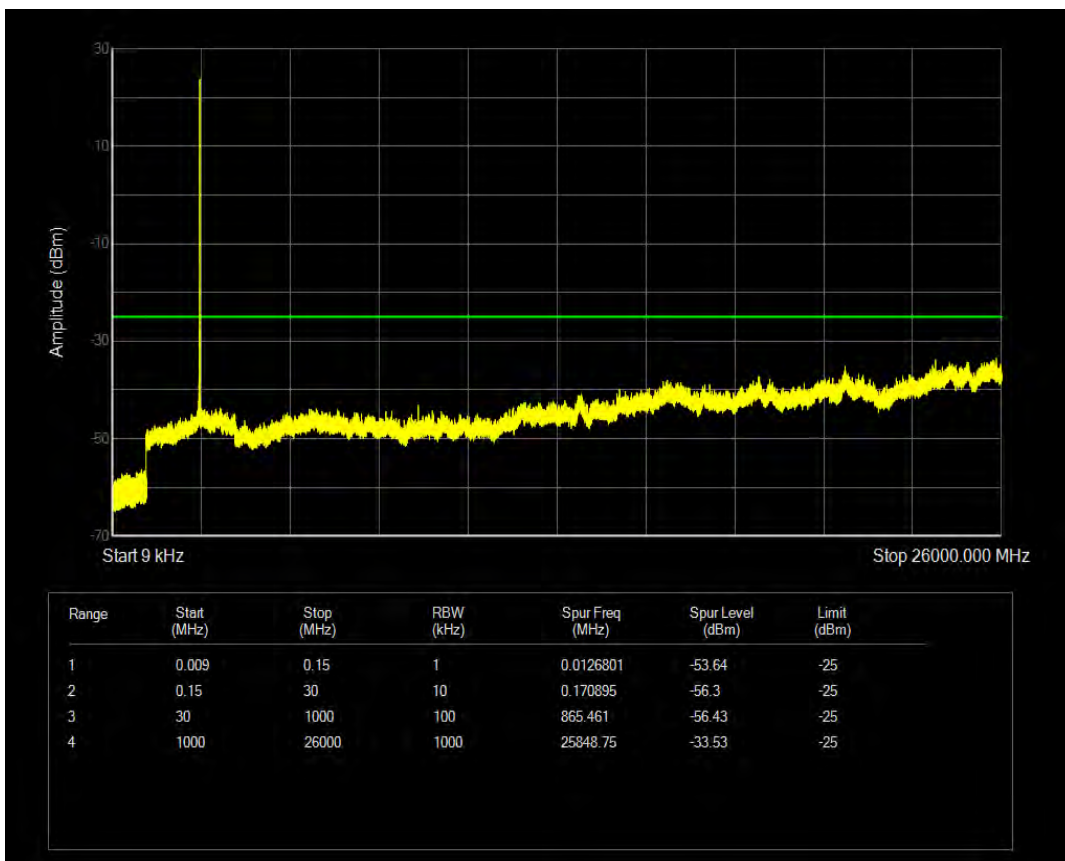

Band7 QAM16 BW=5MHz Channel=21425 RB Size=25 Position=#0