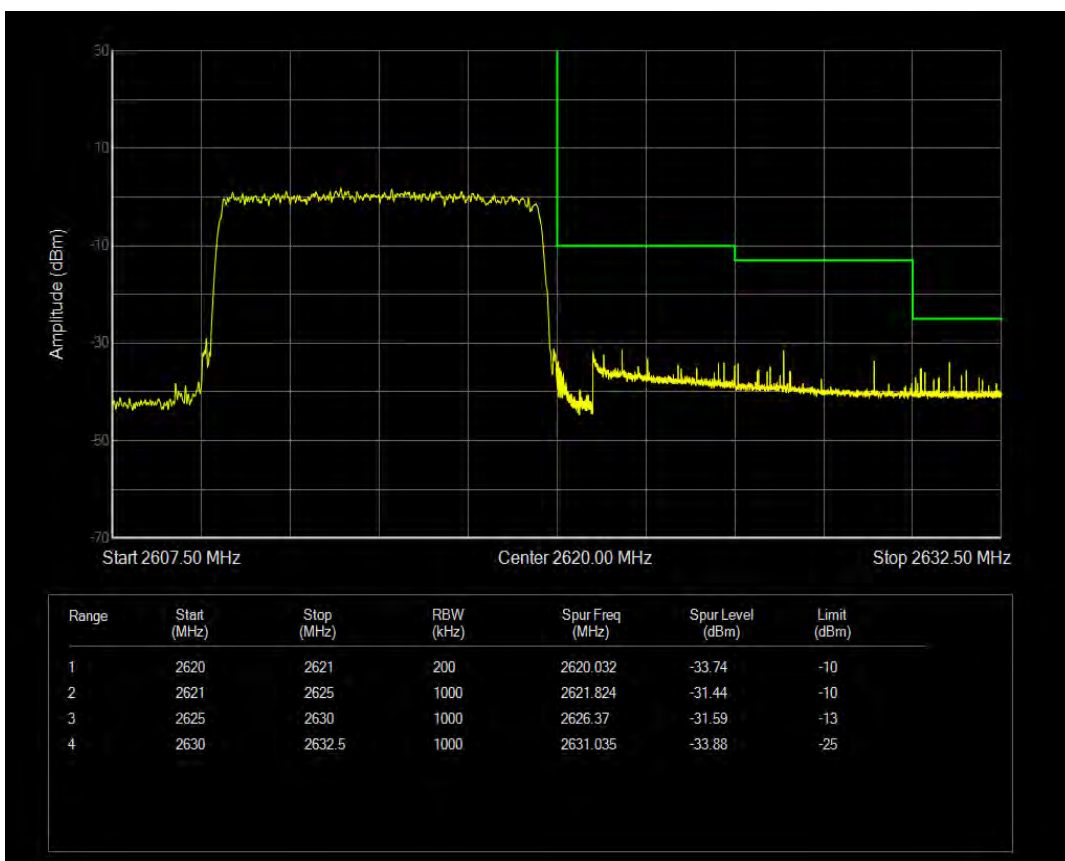

Band38 QAM16 BW=10MHz Channel=38200 RB Size=50 Position=#0