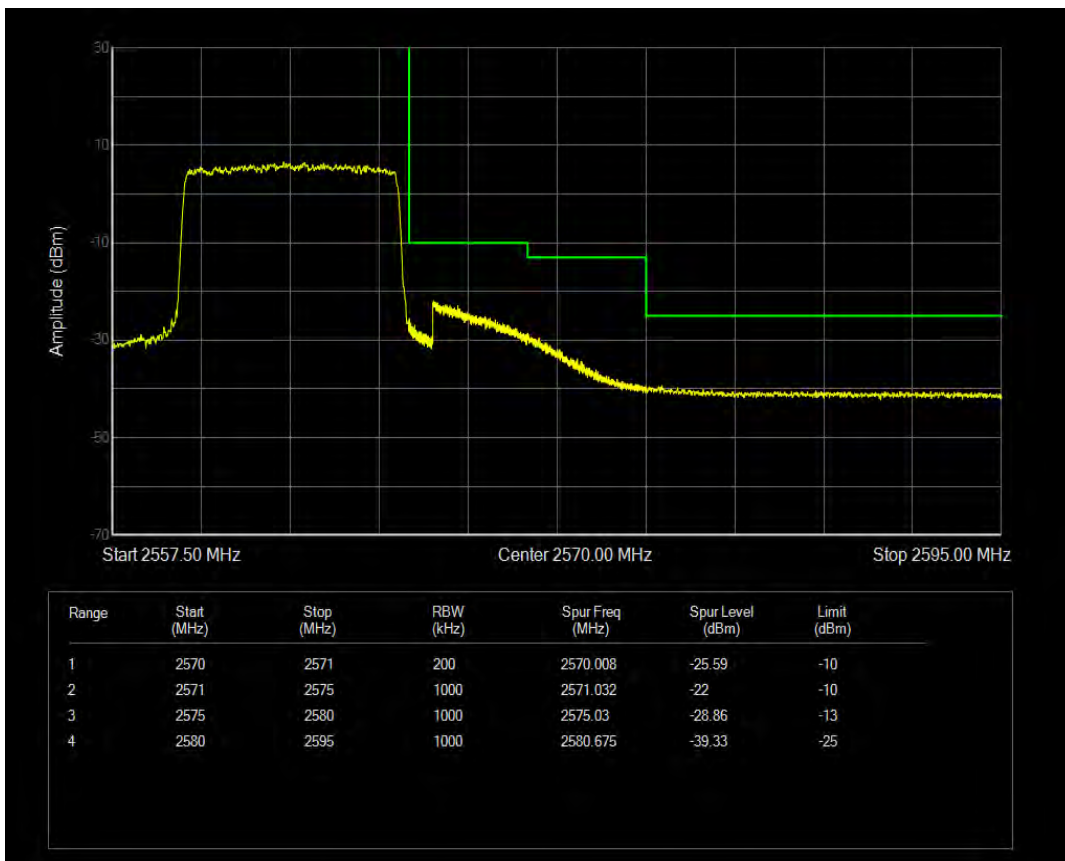

Band7 QPSK BW=5MHz Channel=21425 RB Size=25 Position=#0

Band7 QAM16 BW=5MHz Channel=21425 RB Size=25 Position=#0

Band7 QPSK BW=10MHz Channel=20800 RB Size=50 Position=#0

Band7 QAM16 BW=10MHz Channel=20800 RB Size=50 Position=#0

Band7 QPSK BW=10MHz Channel=21400 RB Size=50 Position=#0

Band7 QAM16 BW=10MHz Channel=21400 RB Size=50 Position=#0

Band7 QPSK BW=15MHz Channel=20825 RB Size=75 Position=#0

Band7 QAM16 BW=15MHz Channel=20825 RB Size=75 Position=#0