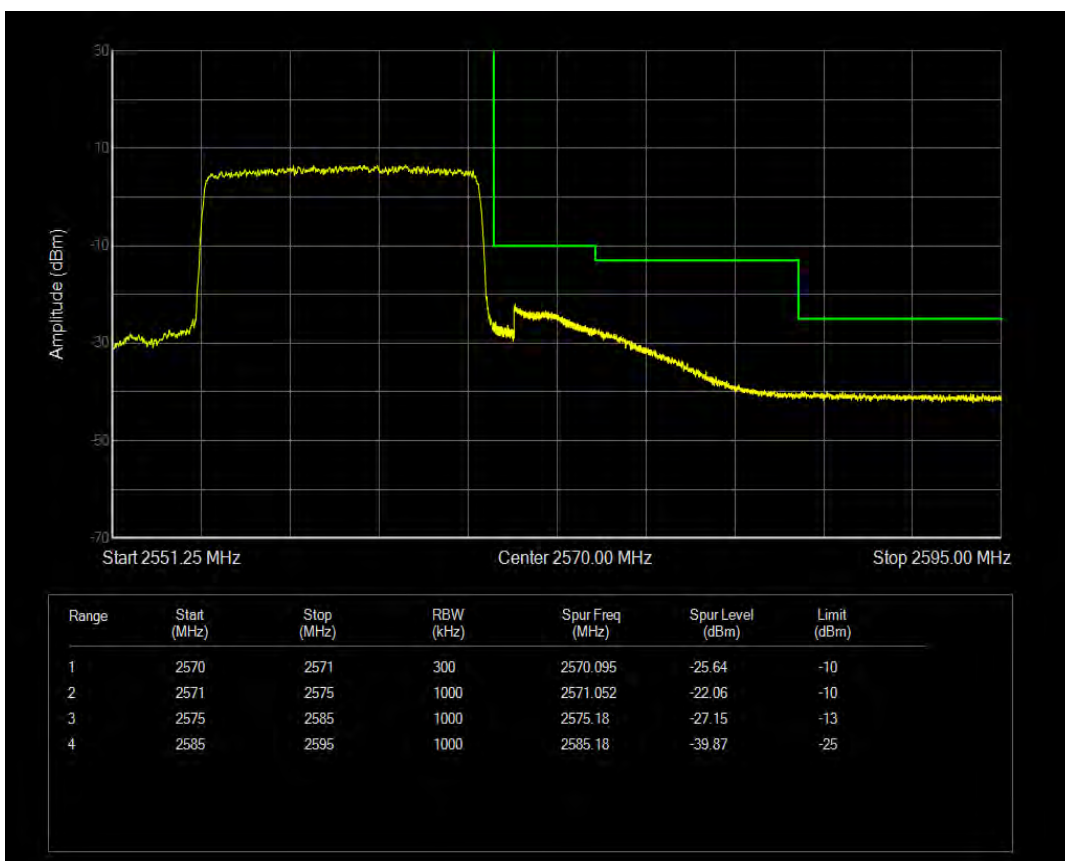

Band7 QAM16 BW=15MHz Channel=21375 RB Size=75 Position=#0