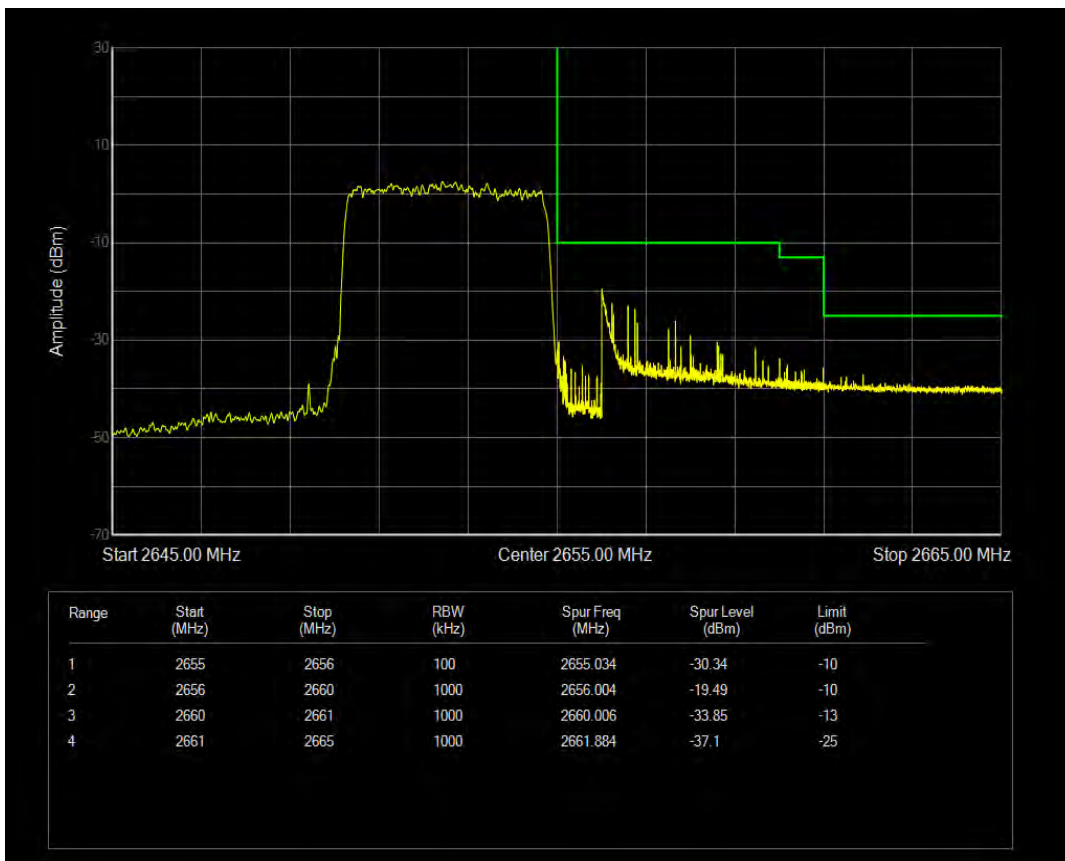

Band41(2555-2655) QAM16 BW=5MHz Channel=41215 RB Size=25 Position=#0