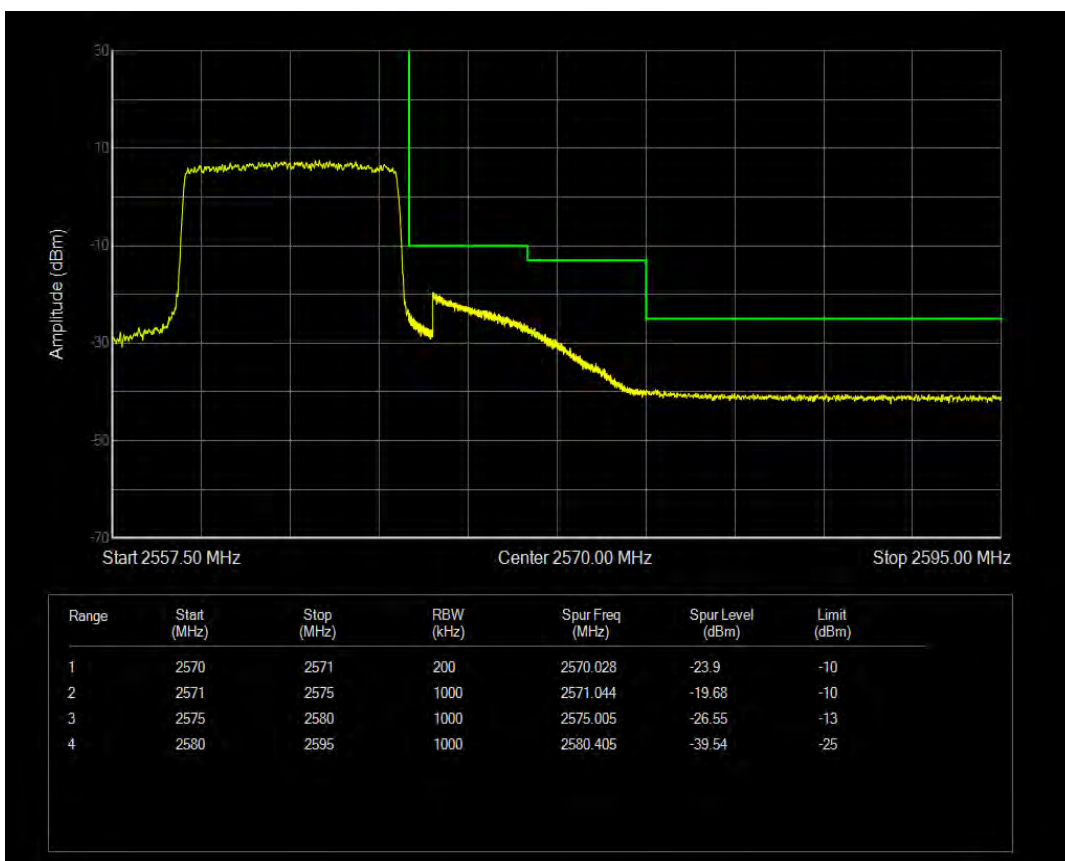

Band7 QPSK BW=10MHz Channel=21400 RB Size=50 Position=#0