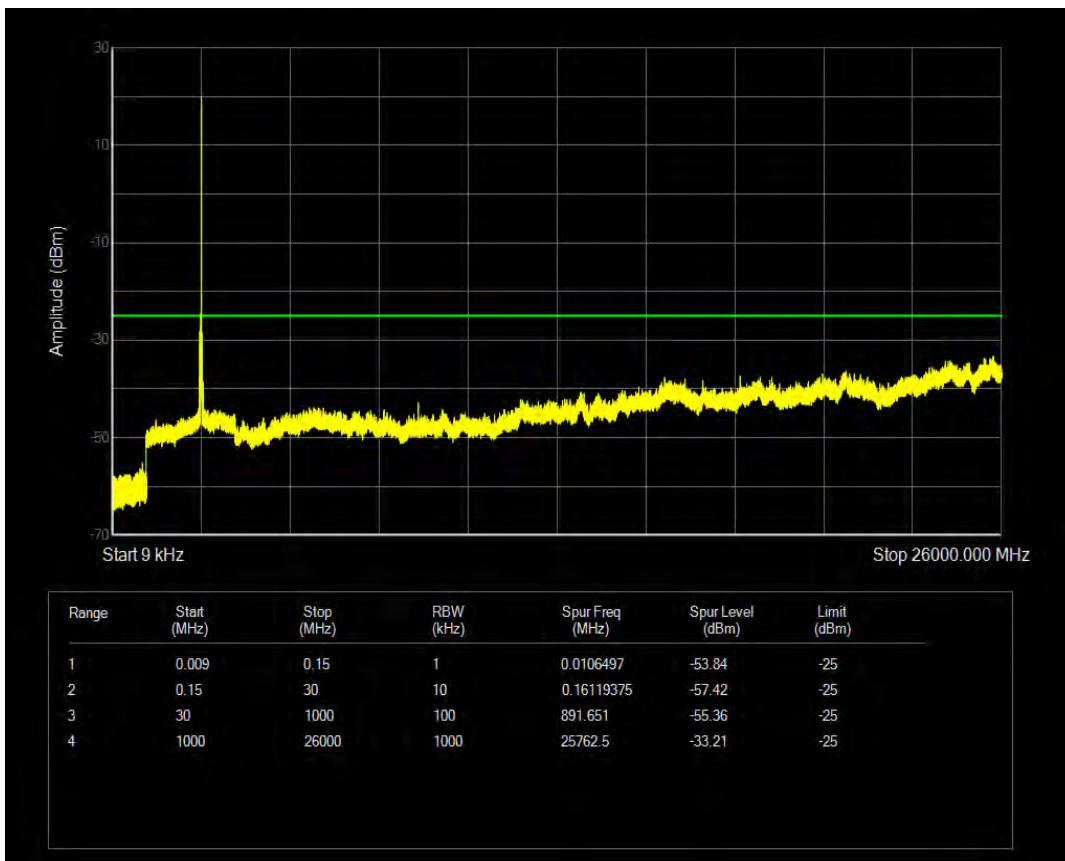

Band2 QPSK BW=20MHz Channel=18700 RB Size=100 Position=#0

Band2 QAM16 BW=20MHz Channel=18700 RB Size=100 Position=#0

Band2 QAM16 BW=20MHz Channel=19100 RB Size=100 Position=#0

Band2 QPSK BW=20MHz Channel=19100 RB Size=100 Position=#0

Band38 QPSK BW=5MHz Channel=37775 RB Size=25 Position=#0

Band38 QAM16 BW=5MHz Channel=37775 RB Size=25 Position=#0

Band38 QPSK BW=5MHz Channel=38225 RB Size=25 Position=#0

Band38 QAM16 BW=5MHz Channel=38225 RB Size=25 Position=#0

Band38 QPSK BW=10MHz Channel=37800 RB Size=50 Position=#0

Band38 QAM16 BW=10MHz Channel=37800 RB Size=50 Position=#0

Band38 QPSK BW=10MHz Channel=38200 RB Size=50 Position=#0

Band38 QAM16 BW=10MHz Channel=38200 RB Size=50 Position=#0