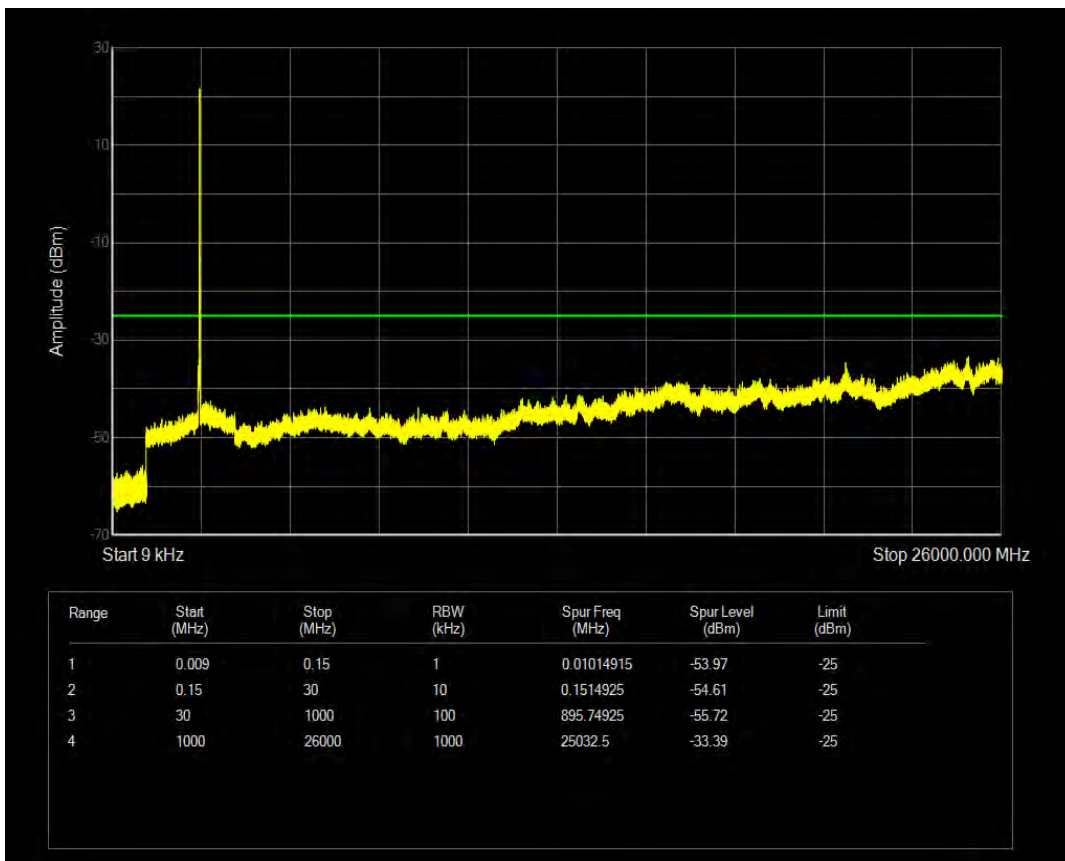

Band5 QAM16 BW=10MHz Channel=20600 RB Size=50 Position=#0

Band7 QPSK BW=5MHz Channel=20775 RB Size=25 Position=#0

Band7 QAM16 BW=5MHz Channel=20775 RB Size=25 Position=#0

Band7 QPSK BW=5MHz Channel=21425 RB Size=25 Position=#0

Band7 QAM16 BW=5MHz Channel=21425 RB Size=25 Position=#0

Band7 QPSK BW=10MHz Channel=20800 RB Size=50 Position=#0

Band7 QAM16 BW=10MHz Channel=20800 RB Size=50 Position=#0

Band7 QPSK BW=10MHz Channel=21400 RB Size=50 Position=#0

Band7 QAM16 BW=10MHz Channel=21400 RB Size=50 Position=#0

Band7 QPSK BW=15MHz Channel=20825 RB Size=75 Position=#0

Band7 QPSK BW=15MHz Channel=21375 RB Size=75 Position=#0

Band7 QAM16 BW=15MHz Channel=20825 RB Size=75 Position=#0