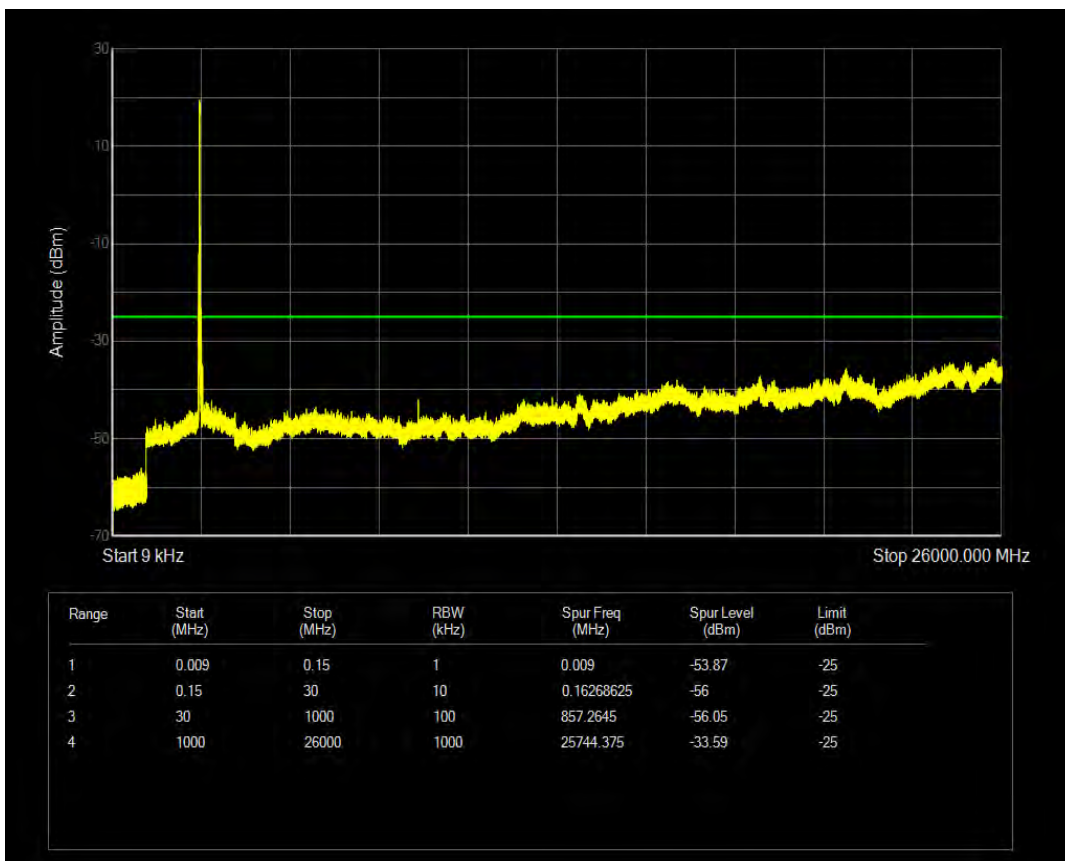

Band41(2555-2655) QAM16 BW=15MHz Channel=40315 RB Size=75 Position=#0