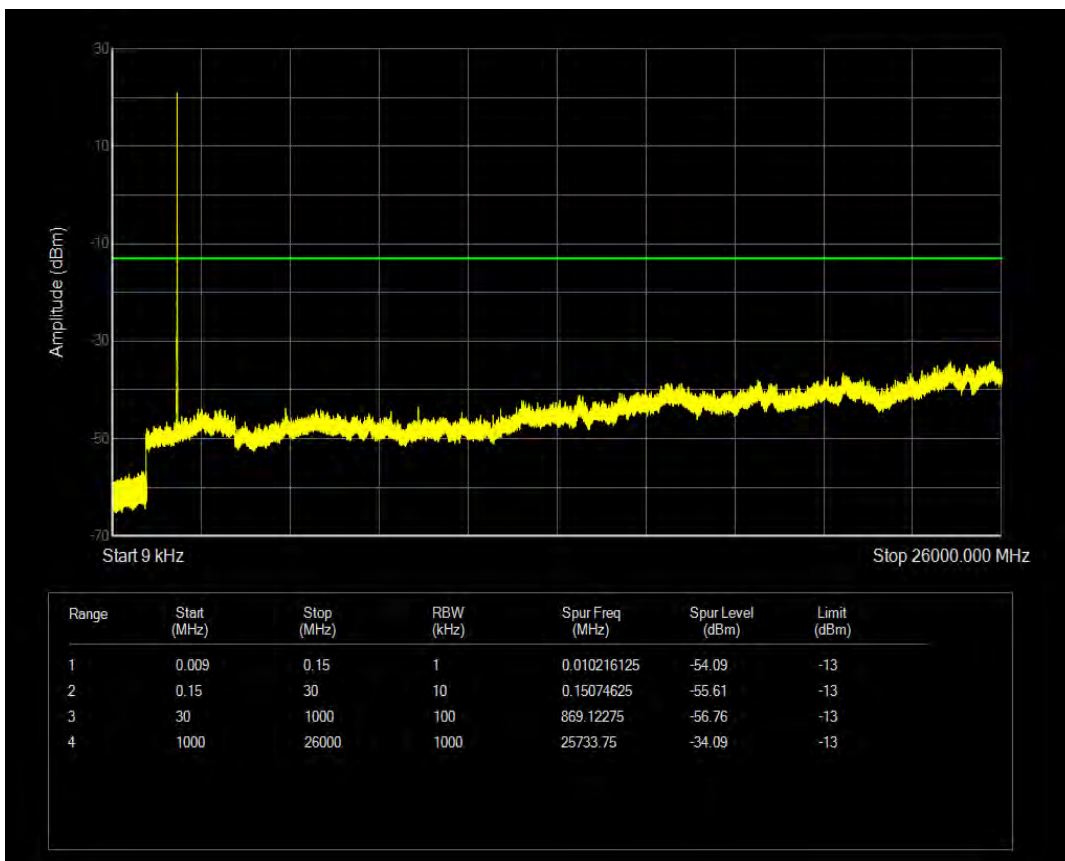

Band2 QPSK BW=3MHz Channel=18615 RB Size=15 Position=#0

Band2 QAM16 BW=3MHz Channel=18615 RB Size=15 Position=#0

Band2 QPSK BW=3MHz Channel=19185 RB Size=15 Position=#0

Band2 QAM16 BW=3MHz Channel=19185 RB Size=15 Position=#0