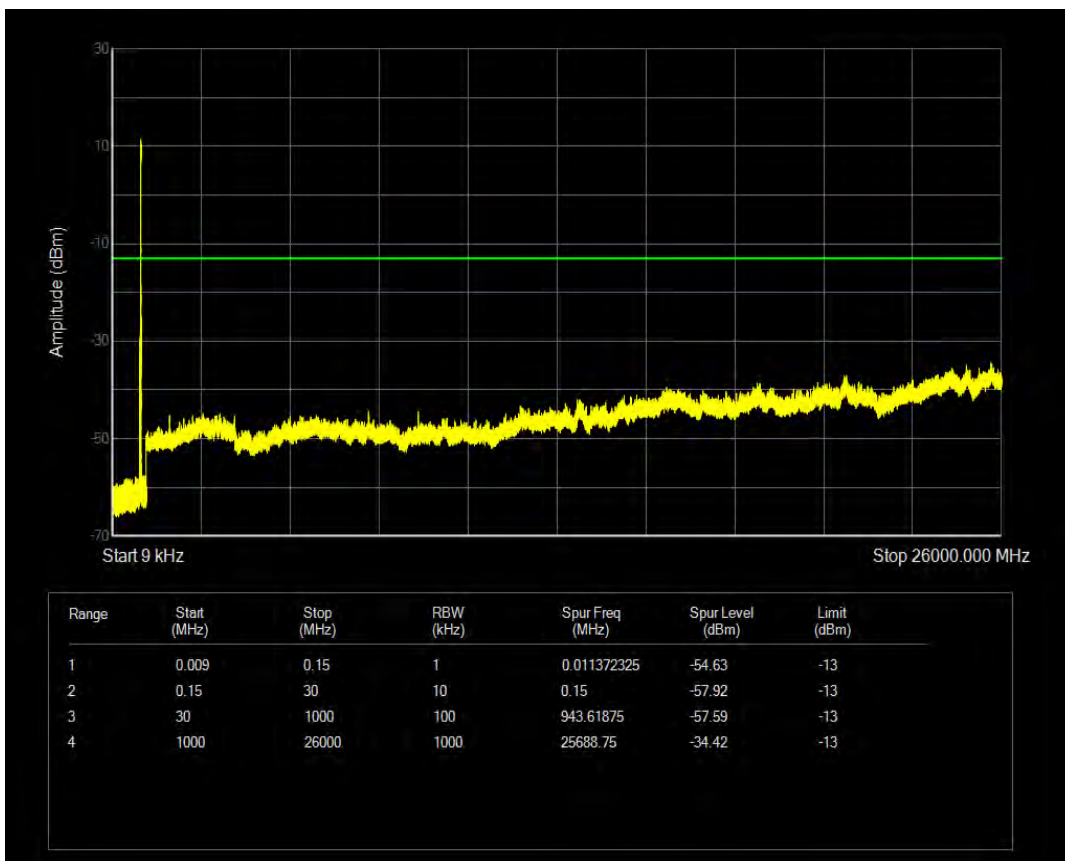

Band5 QAM16 BW=10MHz Channel=20600 RB Size=50 Position=#0