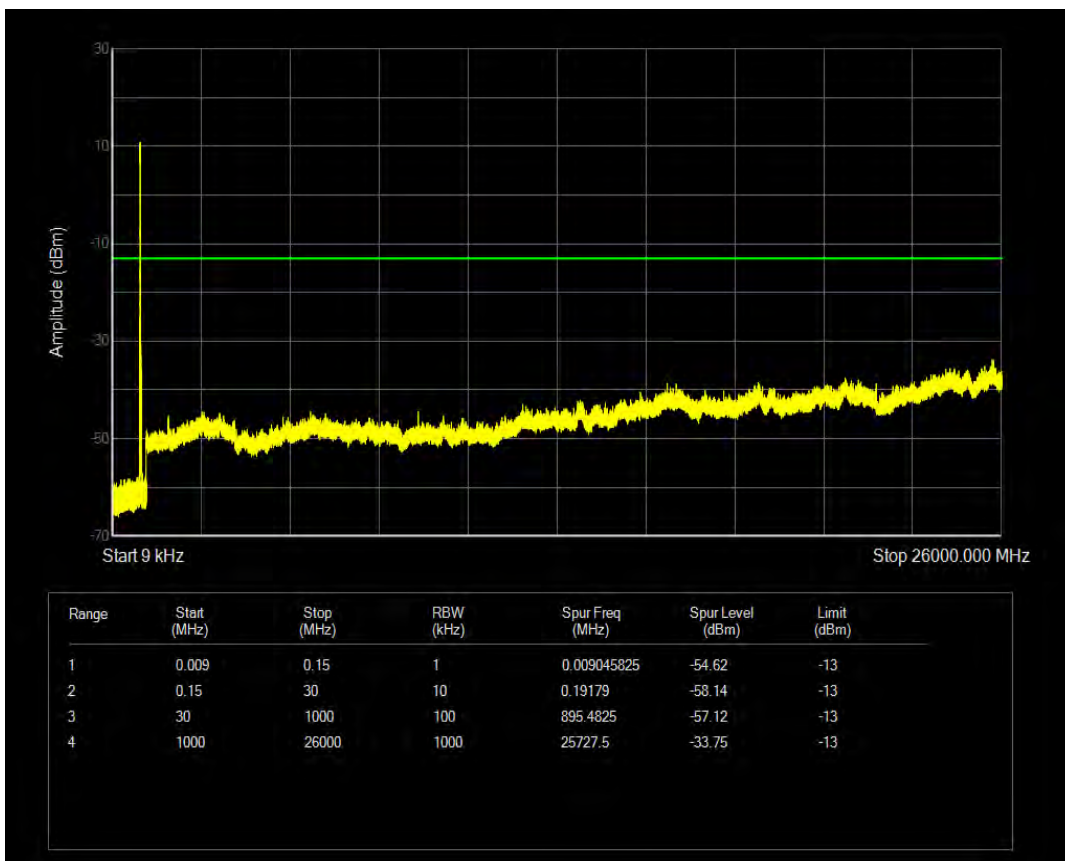

Band5 QAM16 BW=3MHz Channel=20635 RB Size=15 Position=#0

Band5 QPSK BW=5MHz Channel=20425 RB Size=25 Position=#0

Band5 QAM16 BW=5MHz Channel=20425 RB Size=25 Position=#0

Band5 QPSK BW=5MHz Channel=20625 RB Size=25 Position=#0

Band5 QAM16 BW=5MHz Channel=20625 RB Size=25 Position=#0

Band5 QPSK BW=10MHz Channel=20450 RB Size=50 Position=#0

Band5 QAM16 BW=10MHz Channel=20450 RB Size=50 Position=#0

Band5 QPSK BW=10MHz Channel=20600 RB Size=50 Position=#0