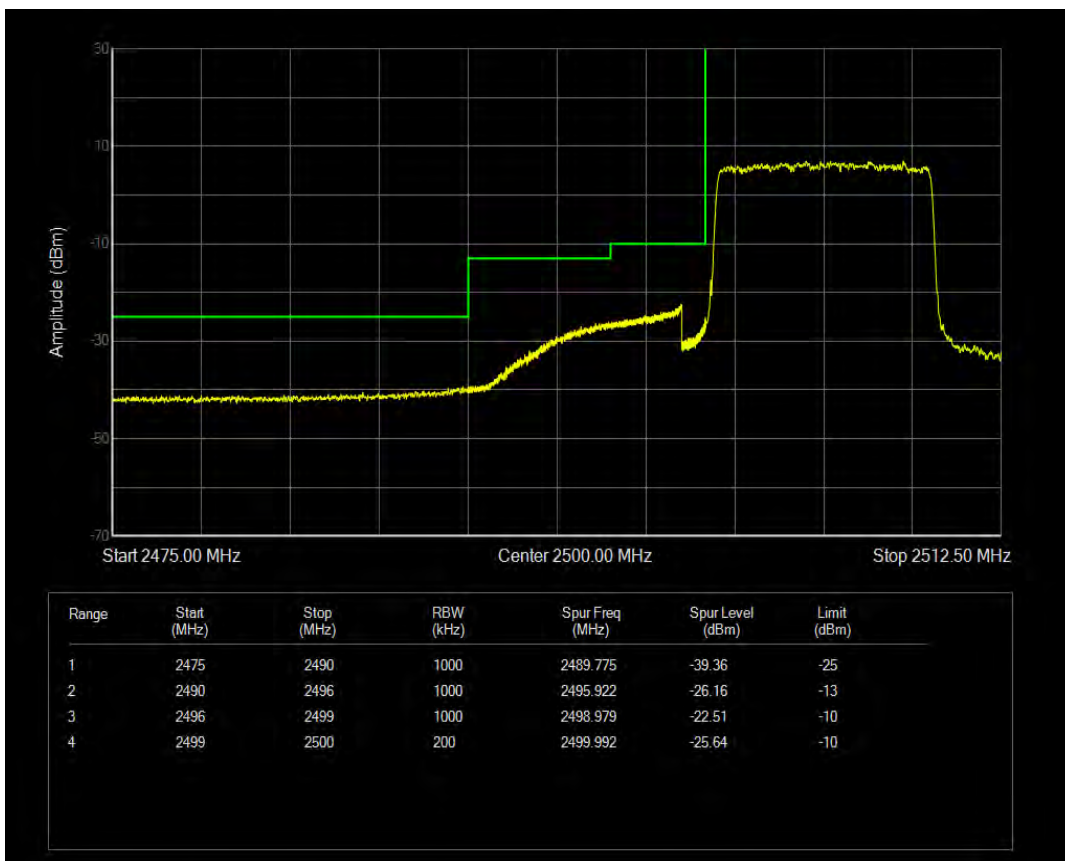

Band41(2555-2655) QPSK BW=20MHz Channel=41140 RB Size=100 Position=#0

Band41(2555-2655) QAM16 BW=20MHz Channel=41140 RB Size=100 Position=#0

Band5 QPSK BW=1.4MHz Channel=20407 RB Size=6 Position=#0

Band5 QPSK BW=1.4MHz Channel=20643 RB Size=6 Position=#0

Band7 QPSK BW=5MHz Channel=21425 RB Size=25 Position=#0

Band7 QAM16 BW=5MHz Channel=21425 RB Size=25 Position=#0

Band7 QPSK BW=10MHz Channel=20800 RB Size=50 Position=#0

Band7 QAM16 BW=10MHz Channel=20800 RB Size=50 Position=#0