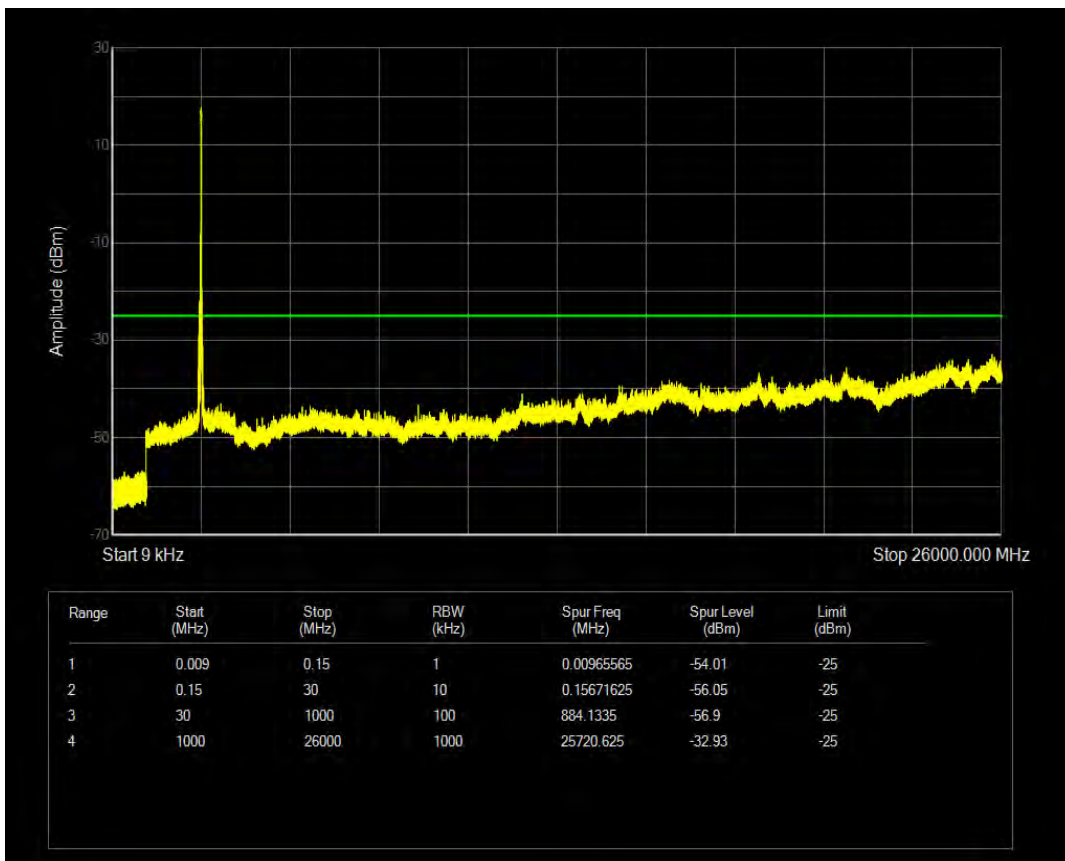

Band38 QPSK BW=15MHz Channel=37825 RB Size=75 Position=#0

Band38 QAM16 BW=15MHz Channel=37825 RB Size=75 Position=#0

Band38 QPSK BW=15MHz Channel=38175 RB Size=75 Position=#0

Band38 QAM16 BW=15MHz Channel=38175 RB Size=75 Position=#0

Band38 QPSK BW=20MHz Channel=37850 RB Size=100 Position=#0

Band38 QAM16 BW=20MHz Channel=37850 RB Size=100 Position=#0

Band38 QPSK BW=20MHz Channel=38150 RB Size=100 Position=#0

Band38 QAM16 BW=20MHz Channel=38150 RB Size=100 Position=#0