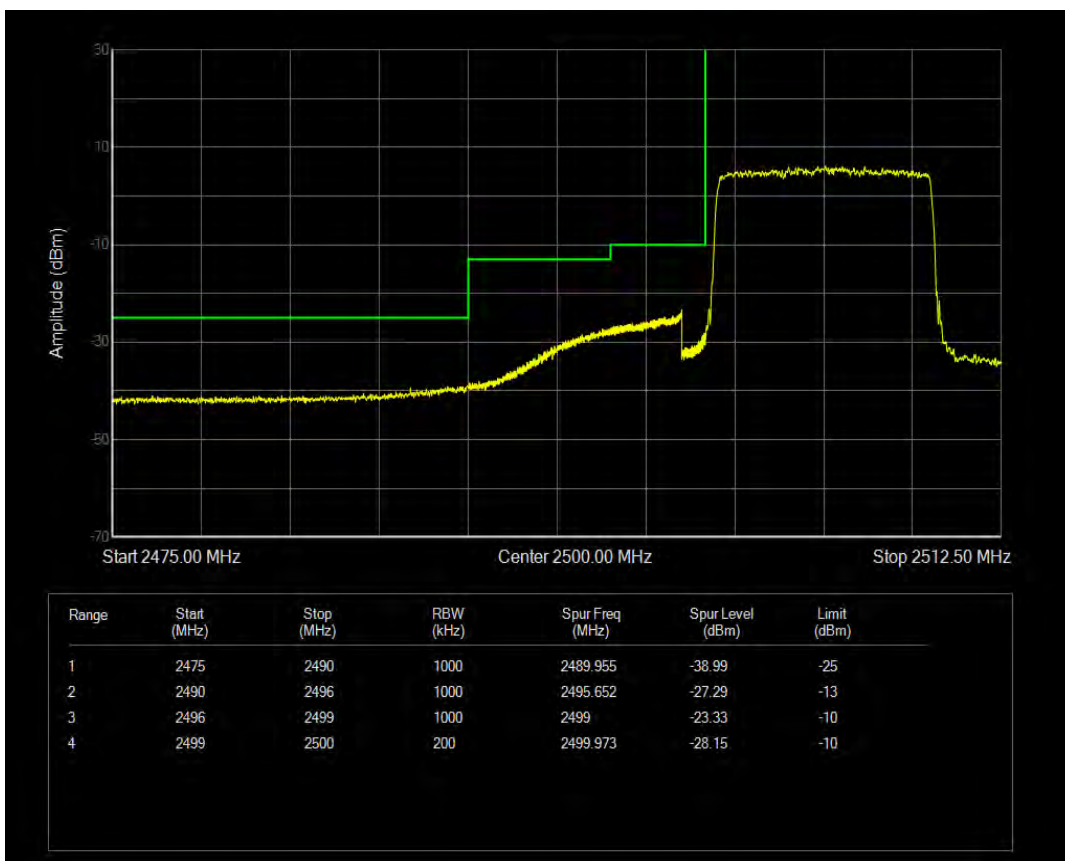

Band7 QPSK BW=5MHz Channel=21425 RB Size=25 Position=#0

Band7 QAM16 BW=5MHz Channel=21425 RB Size=25 Position=#0

Band7 QPSK BW=10MHz Channel=20800 RB Size=50 Position=#0

Band7 QAM16 BW=10MHz Channel=20800 RB Size=50 Position=#0