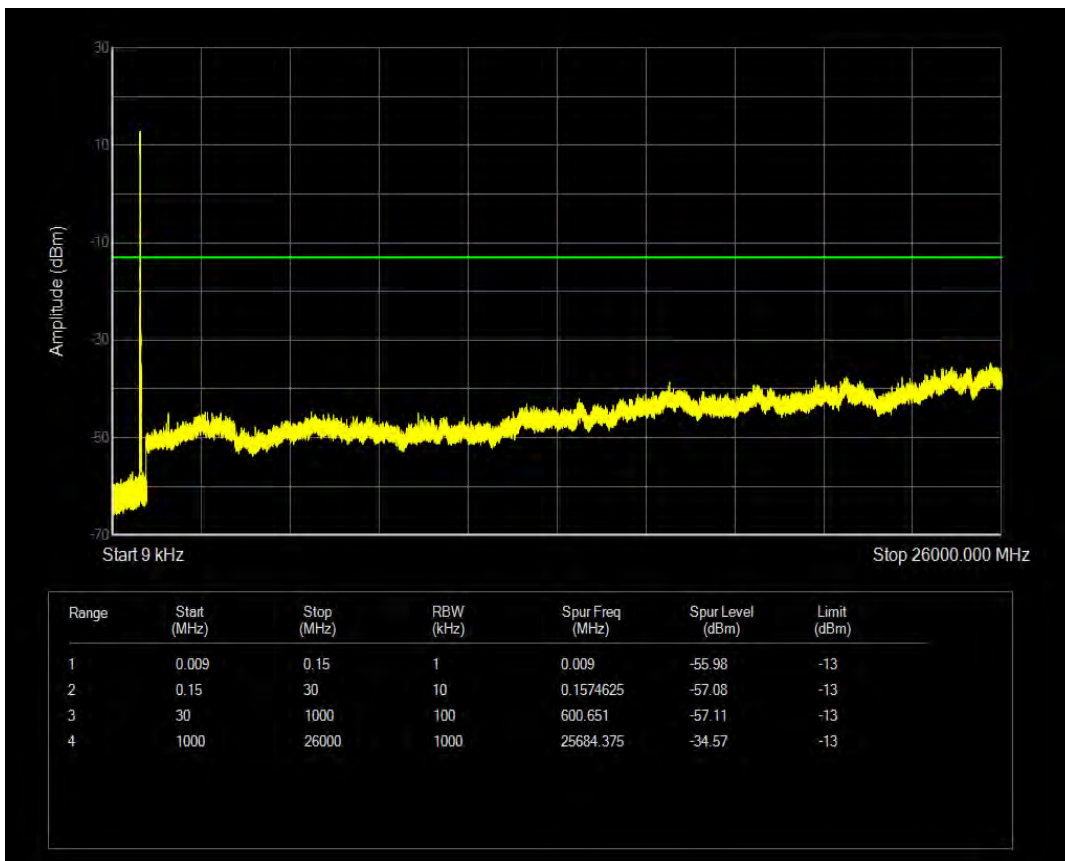

Band5 QAM16 BW=3MHz Channel=20635 RB Size=15 Position=#0

Band5 QPSK BW=5MHz Channel=20425 RB Size=25 Position=#0

Band5 QAM16 BW=5MHz Channel=20425 RB Size=25 Position=#0

Band5 QPSK BW=5MHz Channel=20625 RB Size=25 Position=#0

Band5 QAM16 BW=5MHz Channel=20625 RB Size=25 Position=#0

Band5 QPSK BW=10MHz Channel=20450 RB Size=50 Position=#0

Band5 QAM16 BW=10MHz Channel=20450 RB Size=50 Position=#0

Band5 QPSK BW=10MHz Channel=20600 RB Size=50 Position=#0