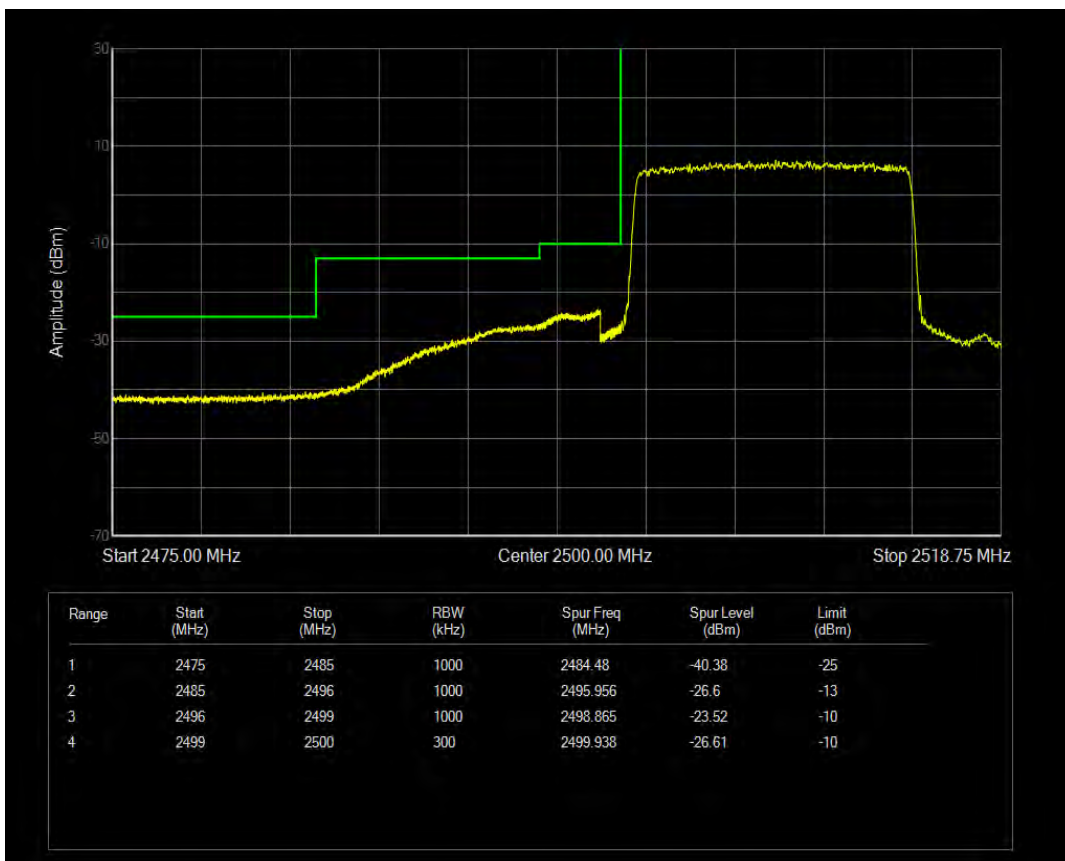

Band7 QPSK BW=5MHz Channel=21425 RB Size=25 Position=#0

Band7 QAM16 BW=5MHz Channel=21425 RB Size=25 Position=#0

Band7 QPSK BW=10MHz Channel=20800 RB Size=50 Position=#0

Band7 QAM16 BW=10MHz Channel=20800 RB Size=50 Position=#0

Band7 QPSK BW=10MHz Channel=21400 RB Size=50 Position=#0

Band7 QAM16 BW=10MHz Channel=21400 RB Size=50 Position=#0

Band7 QPSK BW=15MHz Channel=20825 RB Size=75 Position=#0

Band7 QAM16 BW=15MHz Channel=20825 RB Size=75 Position=#0