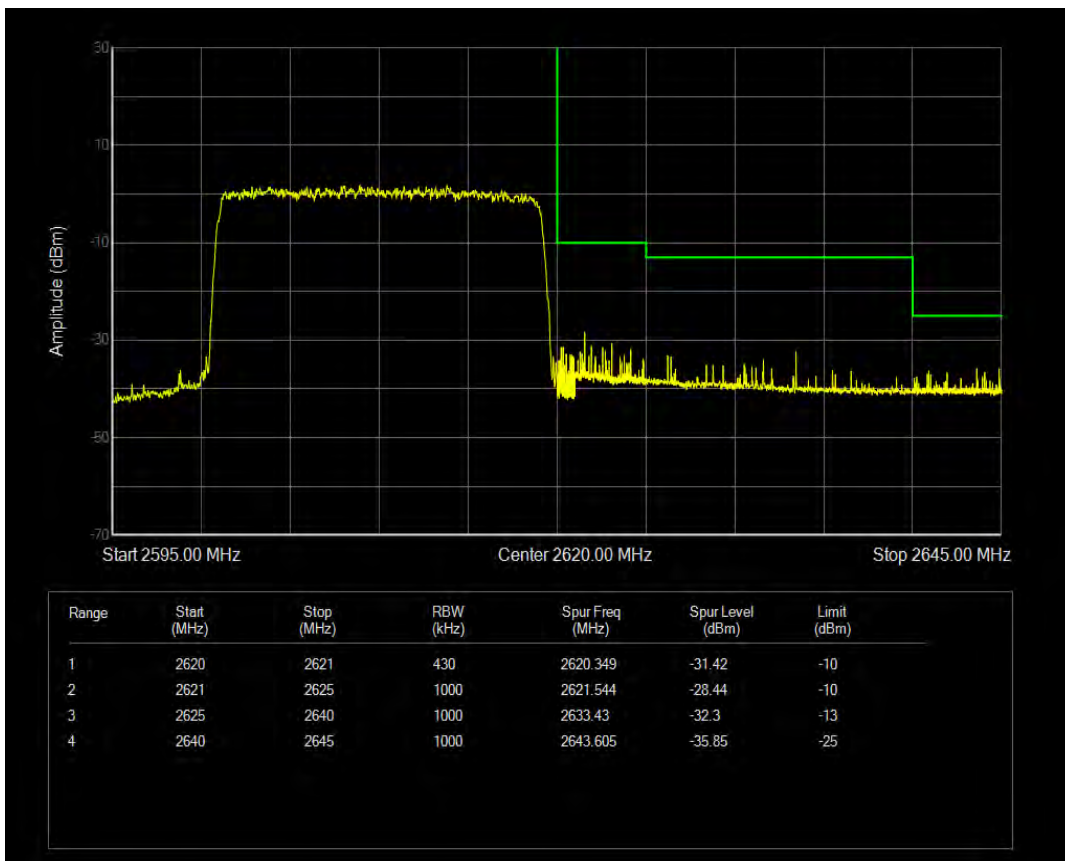

Band38 QAM16 BW=20MHz Channel=38150 RB Size=100 Position=#0