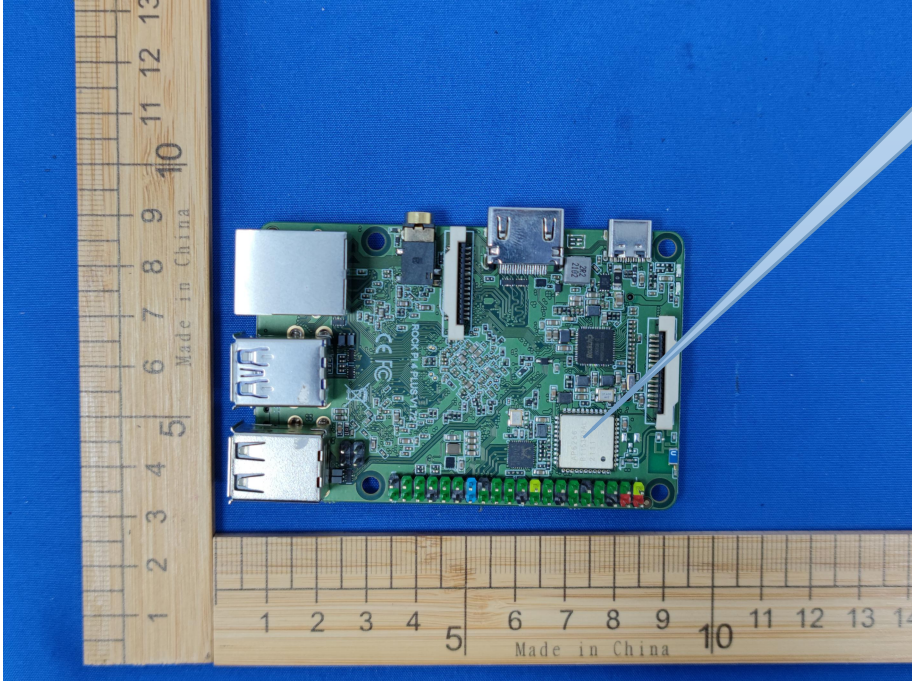

Label & label location

Label location

20*10mm

ROCK Pi 4
FCC ID:2A3PA-ROCKPI4