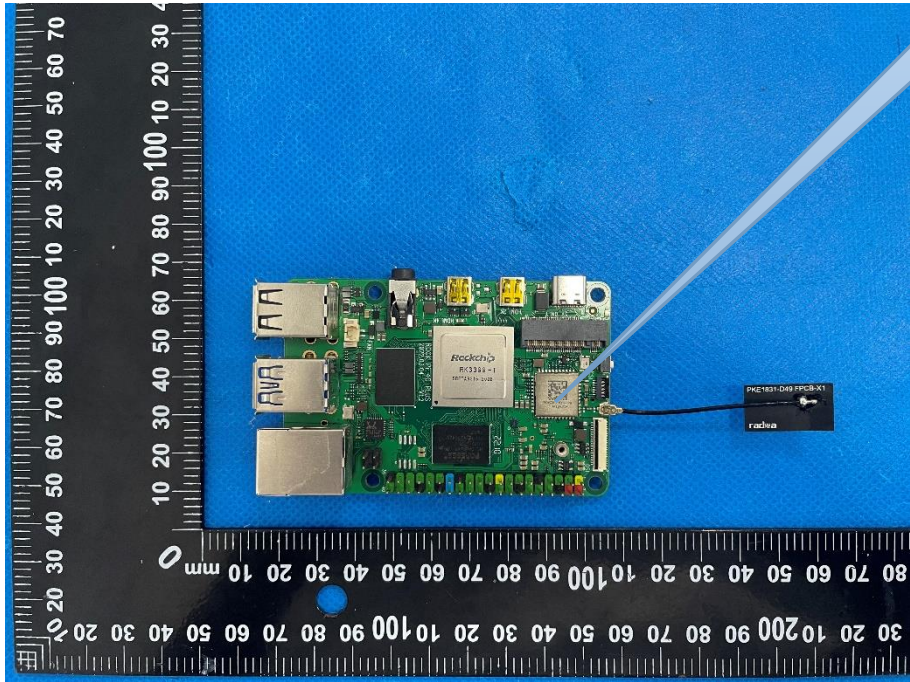

# Label & label location

Label location

20\*10mm

FCC ID: 2A3PA-ROCK4C