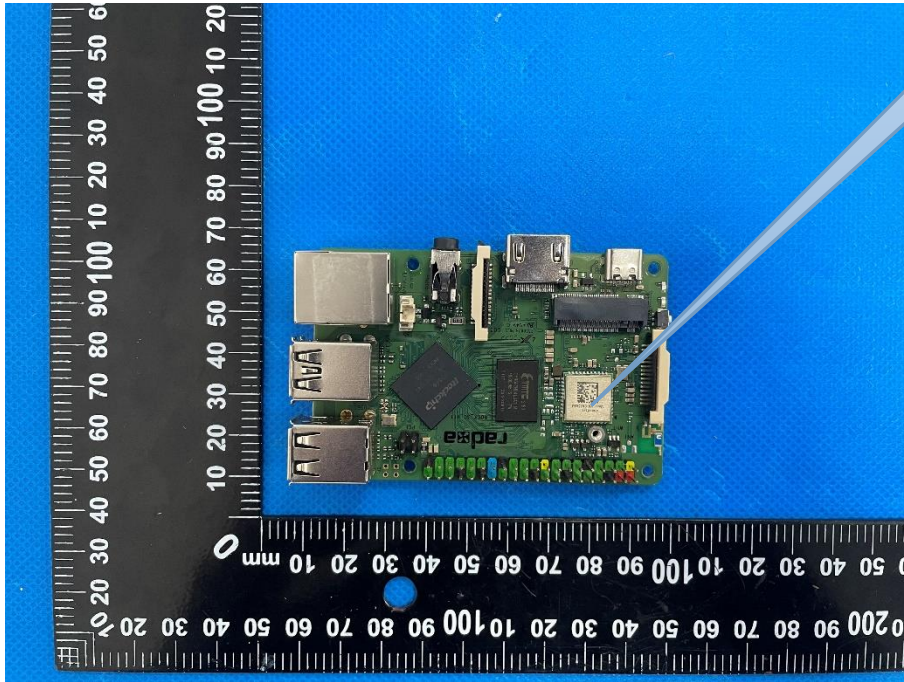

Label & label location

Label
location

20*10mm

FCC ID: 2A3PA-ROCK3C