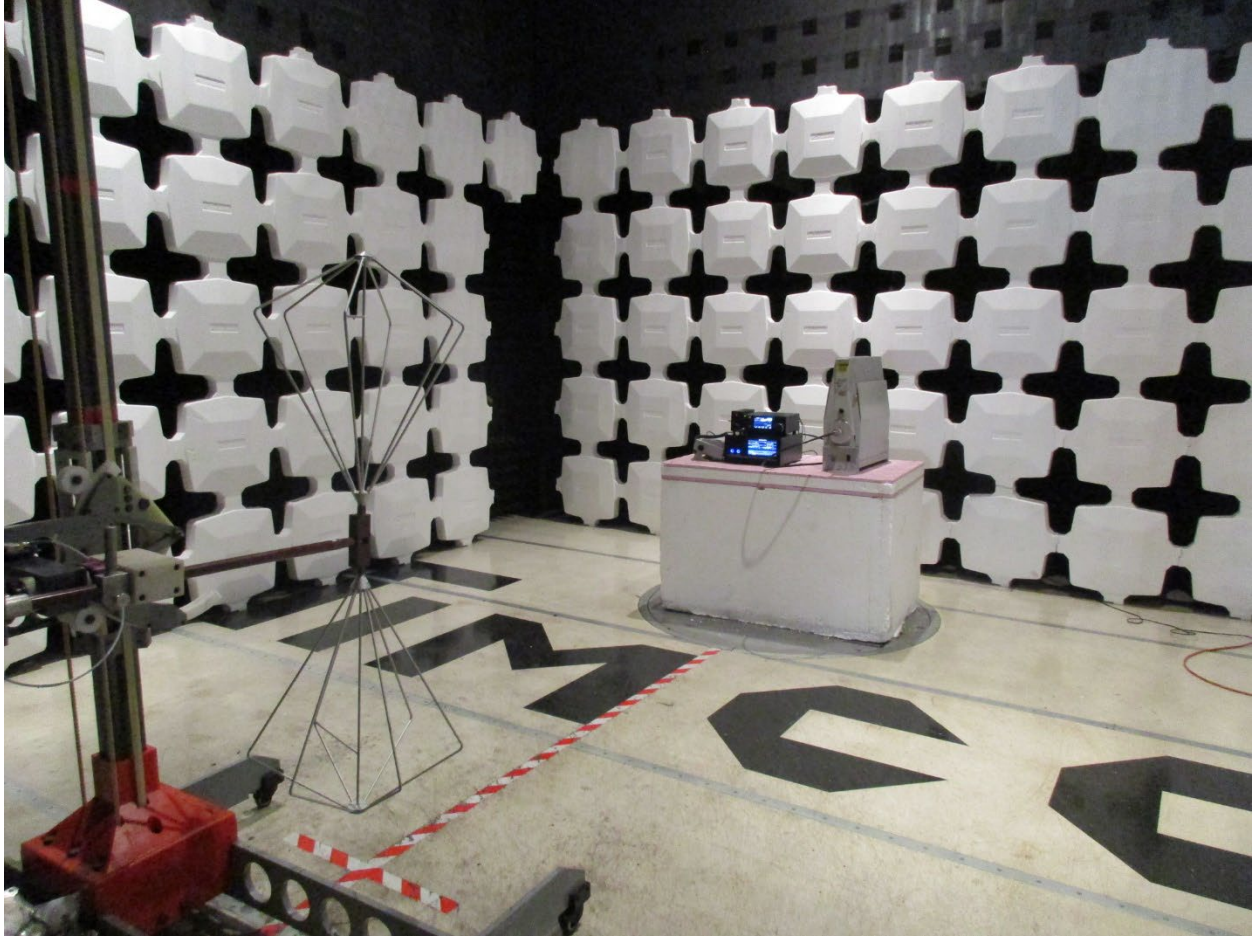

ANNEX B – Test Setup Photograph Exhibit

KM3KM Electronics LLC
Model: MERCURYIIS
FCC ID: 2A3P6MERCURYIIS

Radiated Testing, Table Setup

Radiated Testing, Below 30 MHz

Radiated Testing, Below 1 GHz

Radiated Testing, Below 1 GHz #2