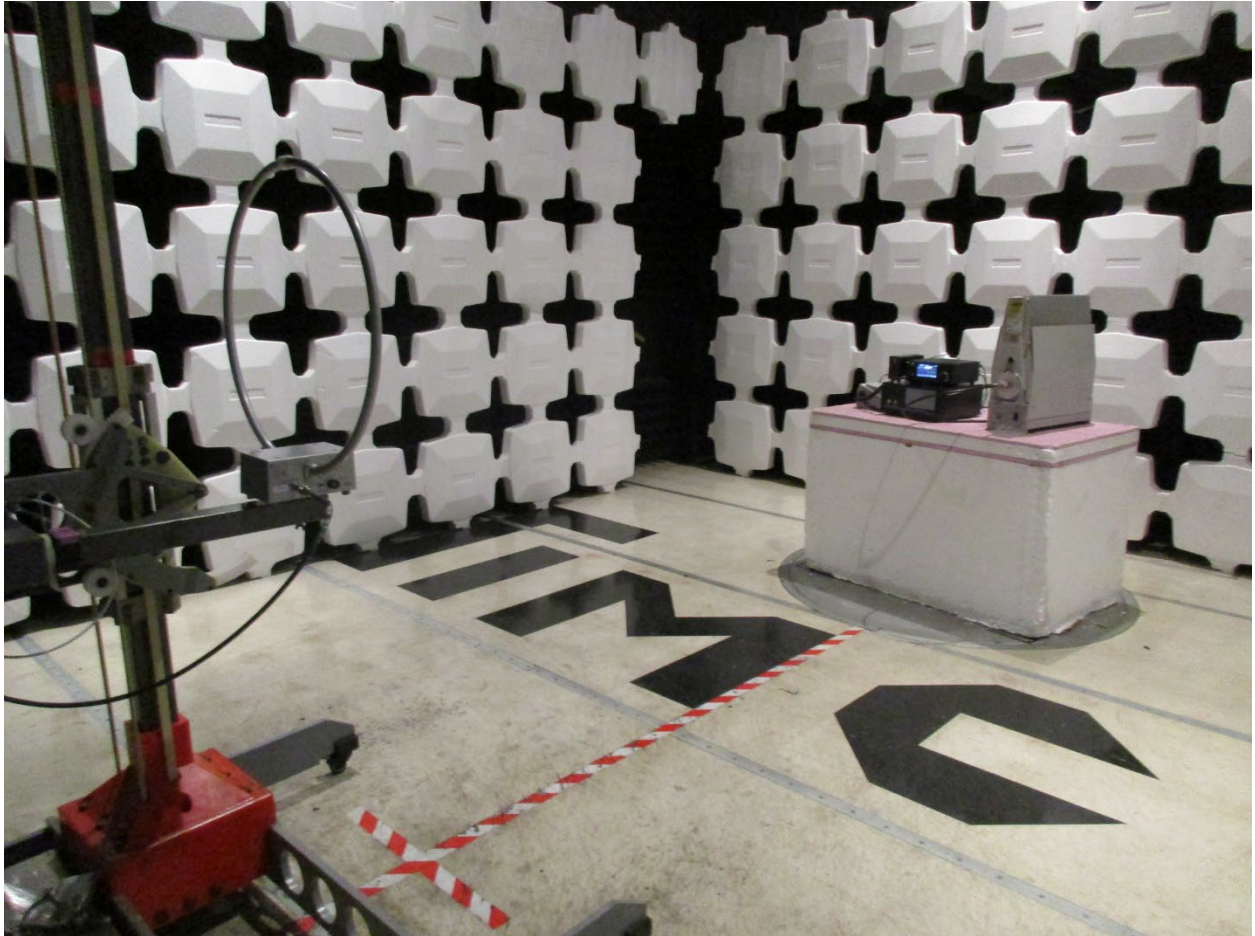

ANNEX B – Test Setup Photograph Exhibit

KM3KM Electronics LLC
Model: MERCURYIIS
FCC ID: 2A3P6MERCURYIIS

Radiated Testing, Table Setup

Radiated Testing, Below 30 MHz

Radiated Testing, Below 1 GHz

Radiated Testing, Below 1 GHz #2