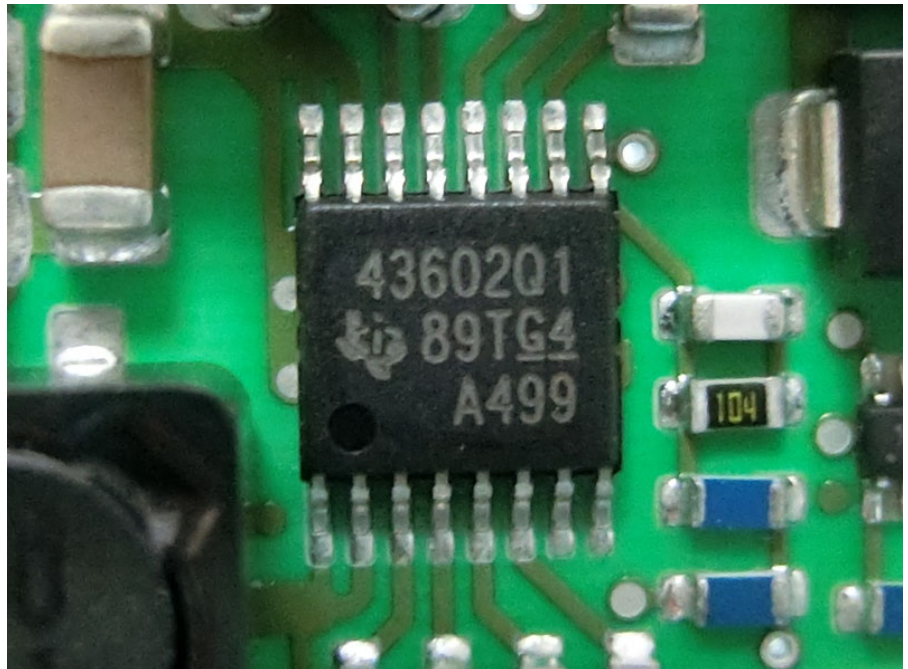

Brand Name: HL Klemove Model Name: SRR Gen4

Master Control Unit (EUT)

Slave Control Unit (EUT)