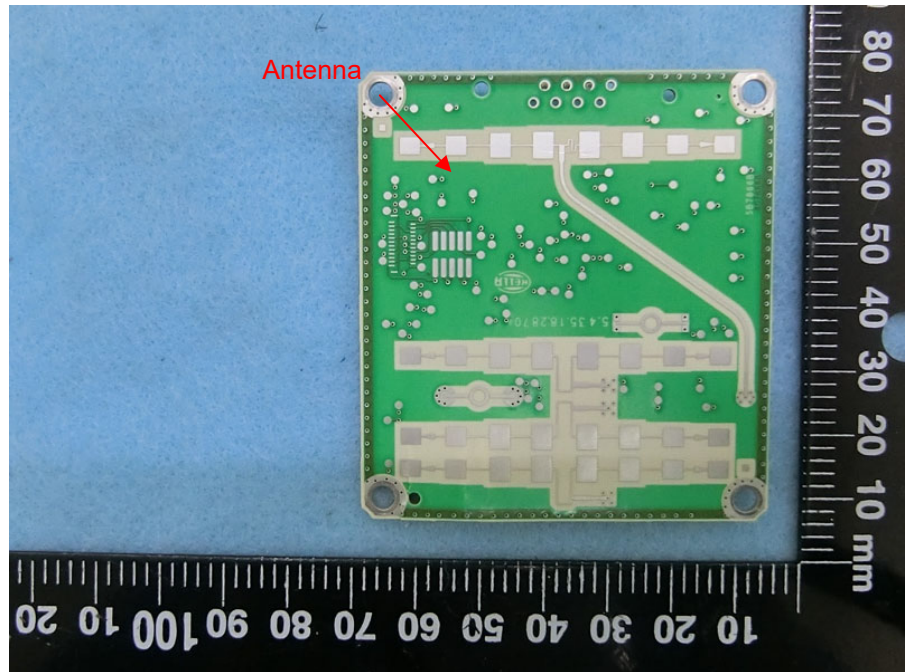

Brand Name: HL Klemove Model Name: SRR Gen4

Master Control Unit (EUT)

Slave Control Unit (EUT)