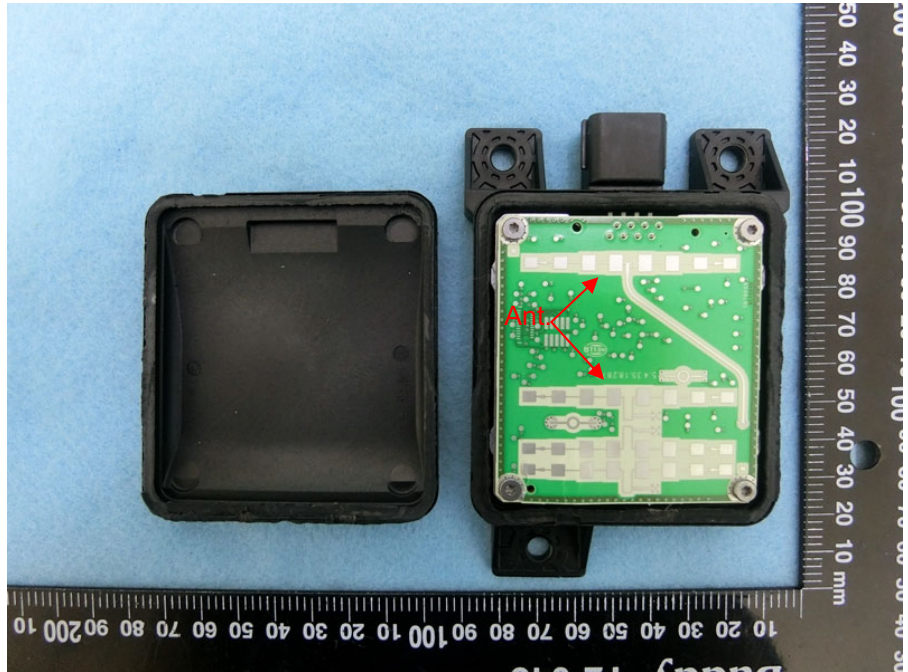

Brand Name: HL Klemove Model Name: SRR Gen4

Master Control Unit (EUT)

Slave Control Unit (EUT)