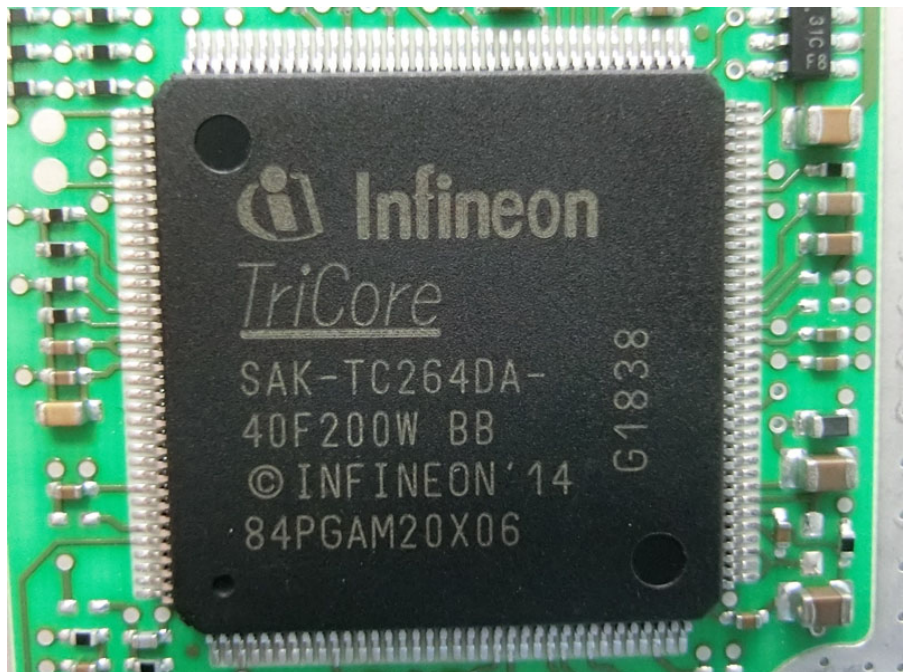

Brand Name: HL Klemove Model Name: SRR Gen4

Master Control Unit (EUT)

Slave Control Unit (EUT)