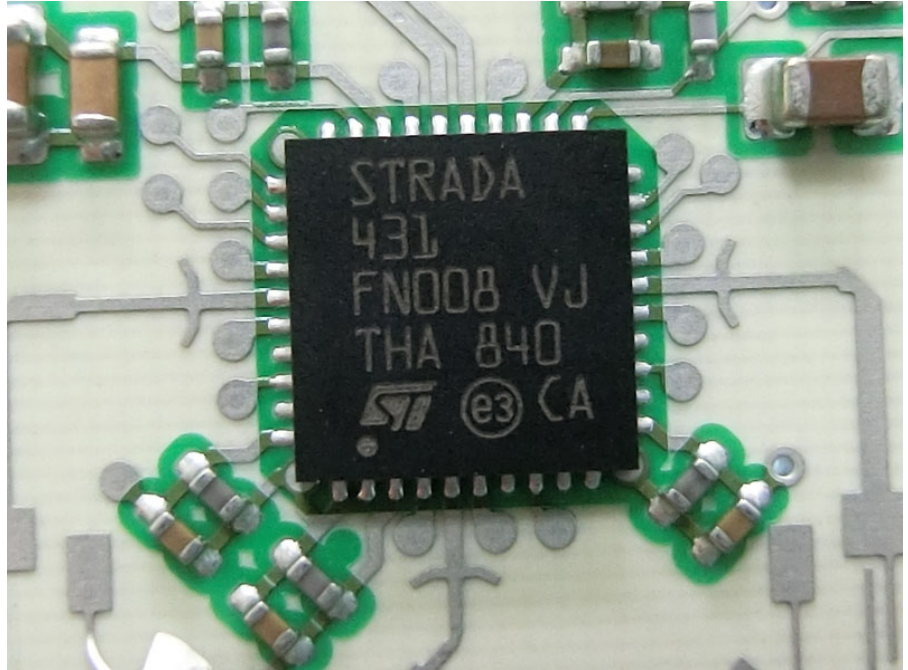

Brand Name: HL Klemove Model Name: SRR Gen4

Master Control Unit (EUT)

Slave Control Unit (EUT)