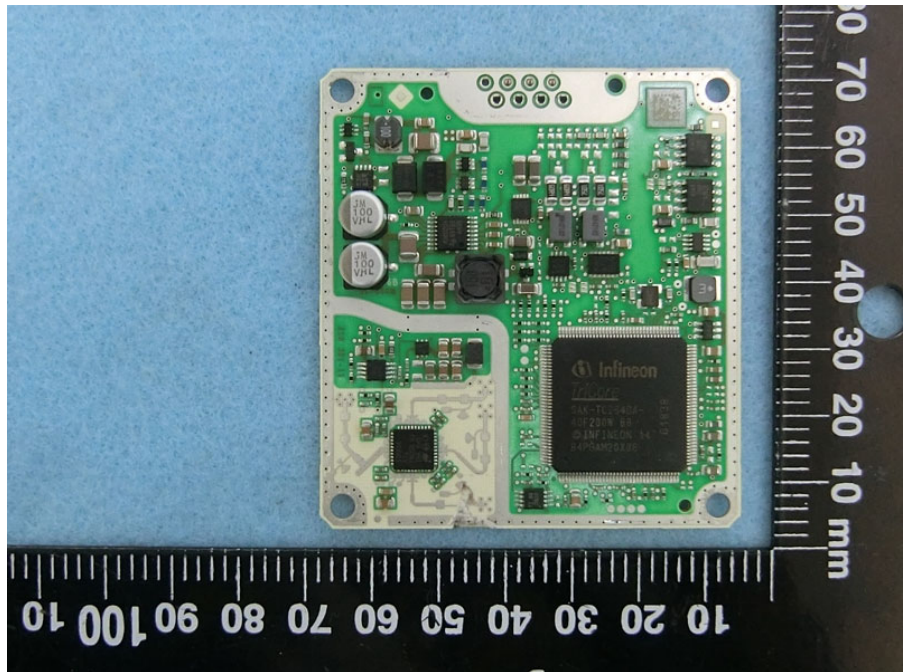

Brand Name: HL Klemove Model Name: SRR Gen4

Master Control Unit (EUT)

Slave Control Unit (EUT)