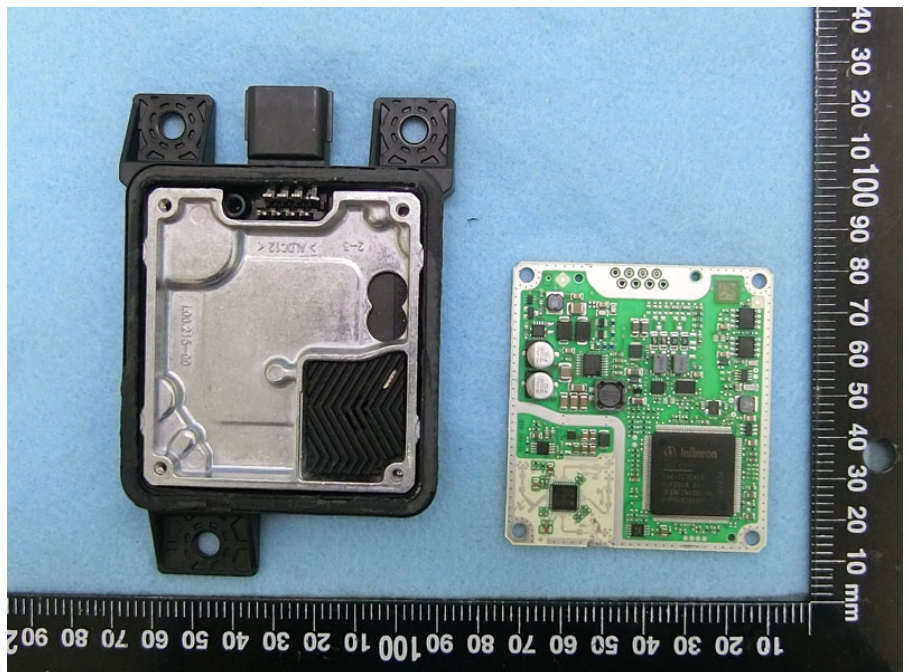

Brand Name: HL Klemove Model Name: SRR Gen4

Master Control Unit (EUT)

Slave Control Unit (EUT)