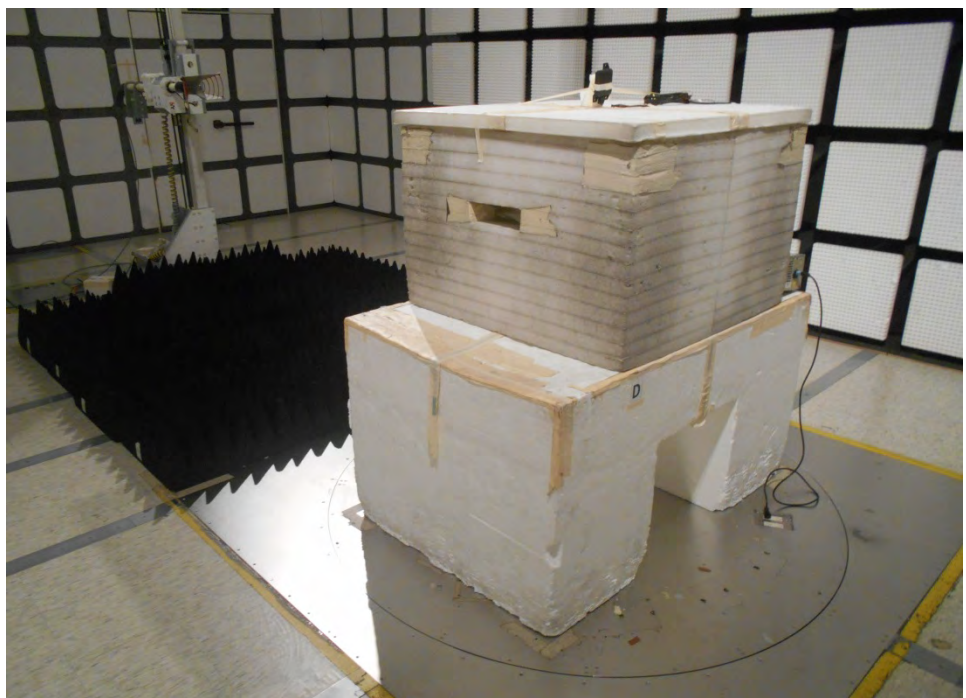

1. Photographs of Transmitter Spurious Emissions Test Configuration

Test Configuration: Below 1GHz / Test Mode: Mode 3

FRONT VIEW

REAR VIEW

Test Configuration: 1GHz~40GHz

FRONT VIEW

REAR VIEW

Test Configuration: Above 40GHz