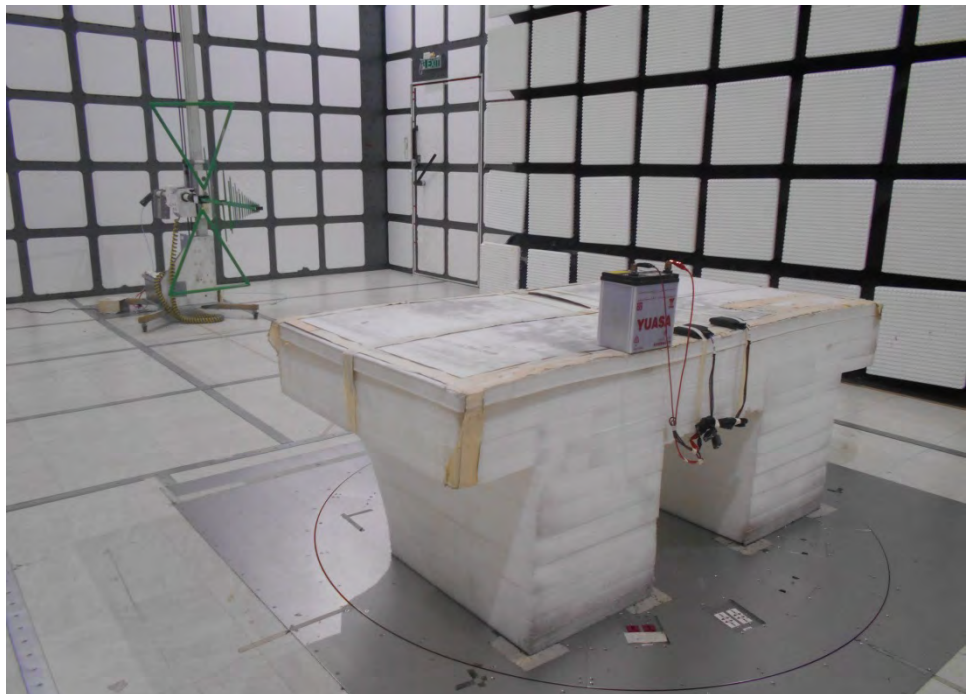

1. Photographs of Transmitter Spurious Emissions Test Configuration

Test Configuration: Below 1GHz / Test Mode: Mode 3

FRONT VIEW

REAR VIEW

Test Configuration: 1GHz~40GHz

FRONT VIEW

REAR VIEW

Test Configuration: Above 40GHz