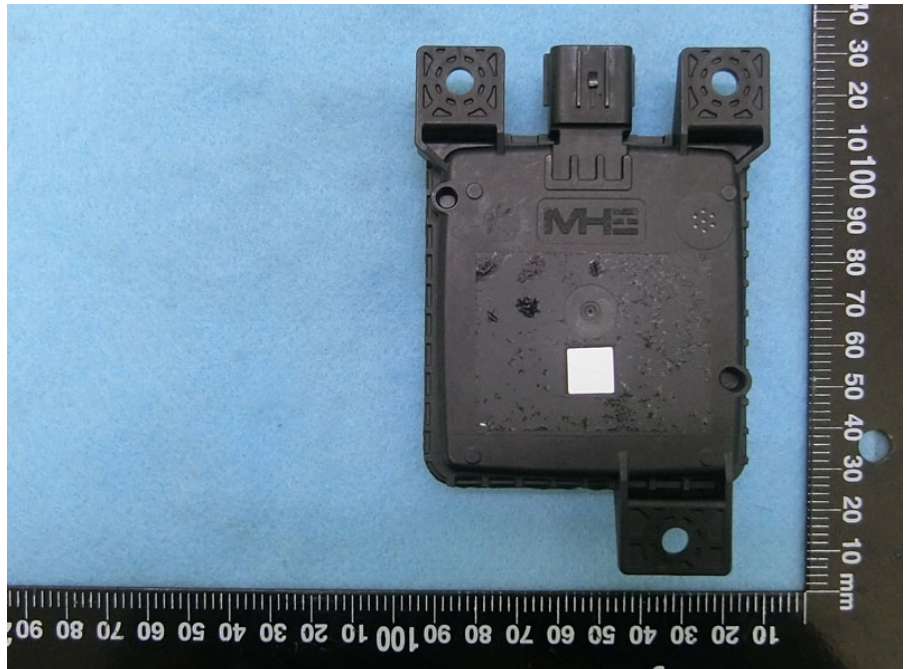

Brand Name: HL Klemove Model Name: SRR Gen4

Master Control Unit (EUT)

Slave Control Unit (EUT)

Vehicle CAN-bus