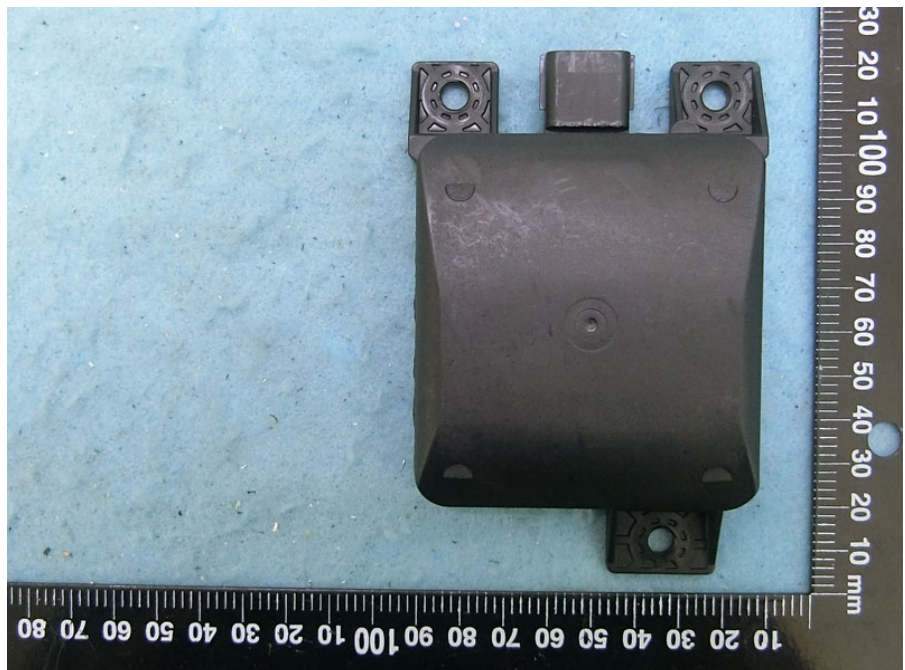

Brand Name: HL Klemove Model Name: SRR Gen4

Master Control Unit (EUT)

Slave Control Unit (EUT)

Vehicle CAN-bus