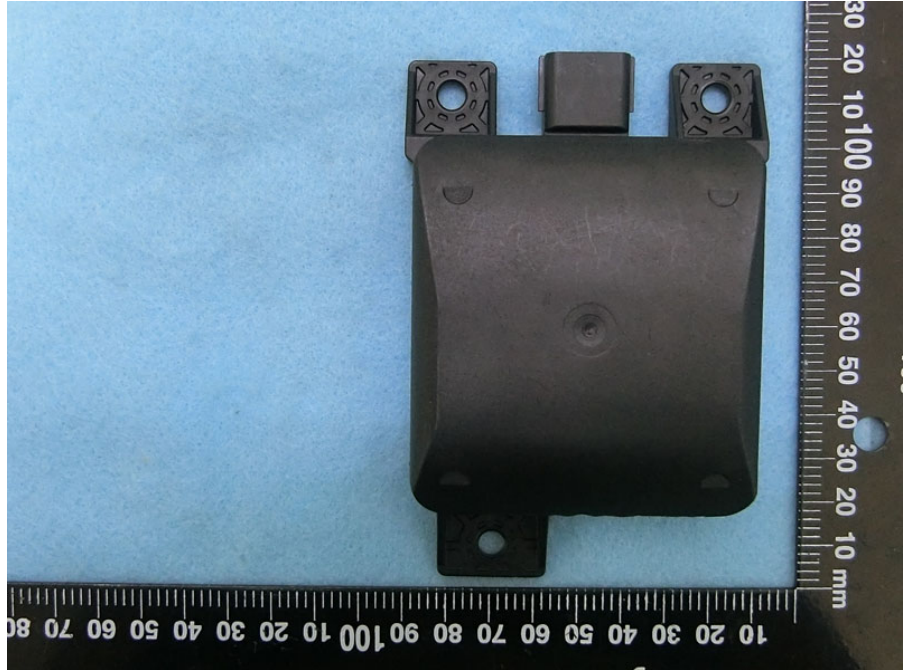

Brand Name: HL Klemove Model Name: SRR Gen4

Master Control Unit (EUT)

Slave Control Unit (EUT)

Vehicle CAN-bus