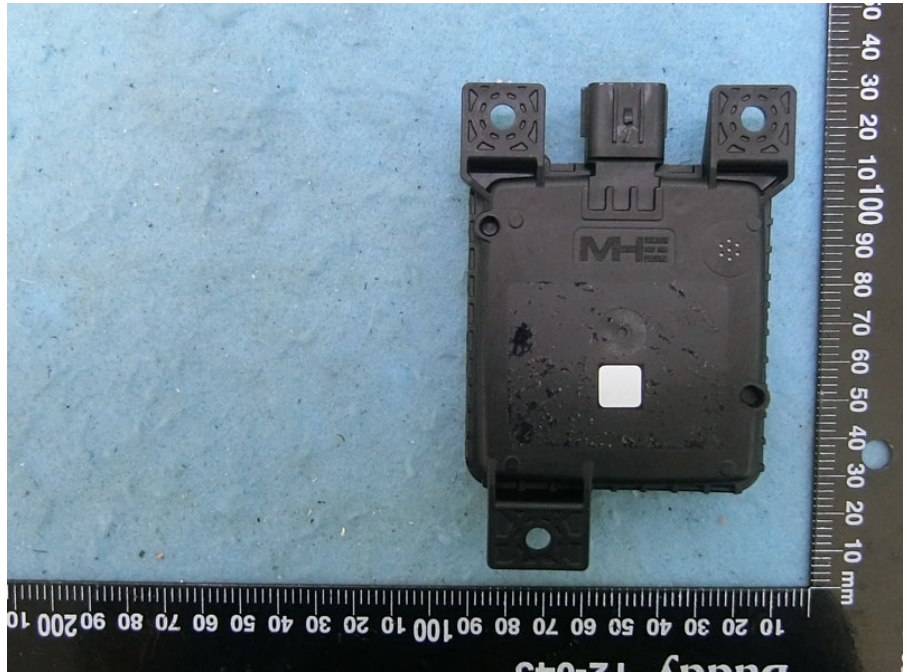

Brand Name: HL Klemove Model Name: SRR Gen4

Master Control Unit (EUT)

Slave Control Unit (EUT)

Vehicle CAN-bus