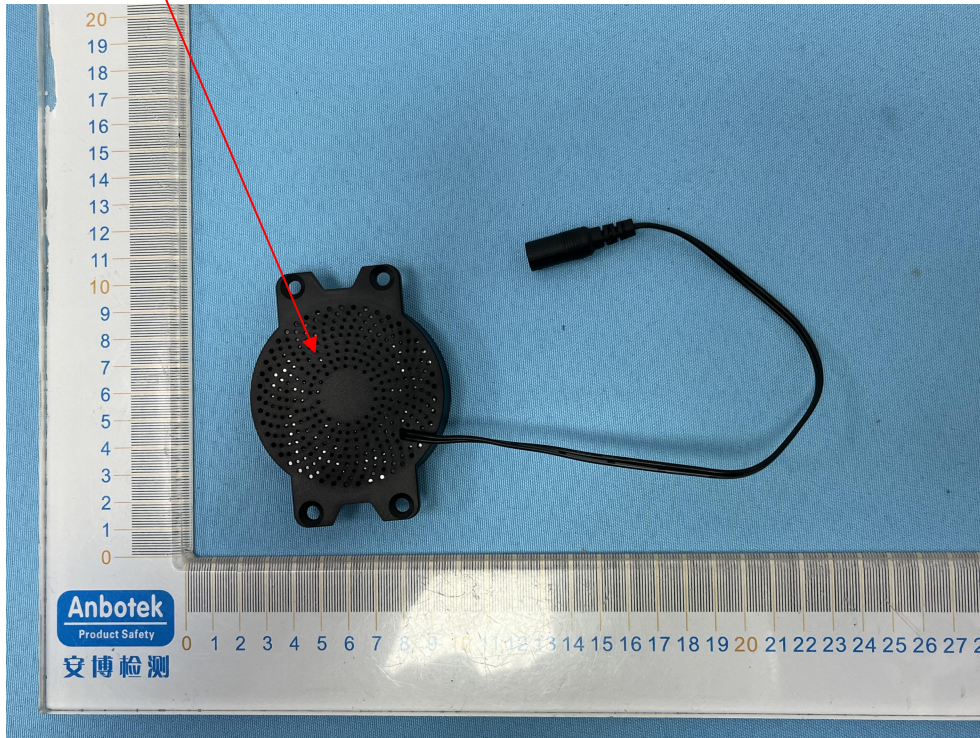

Label Location:

Wireless Charger

Mode No:GRW50 QI ID:20541

Input:DC 12V FCC ID: 2A30W-GRW50

Output :15W Max

Made in china