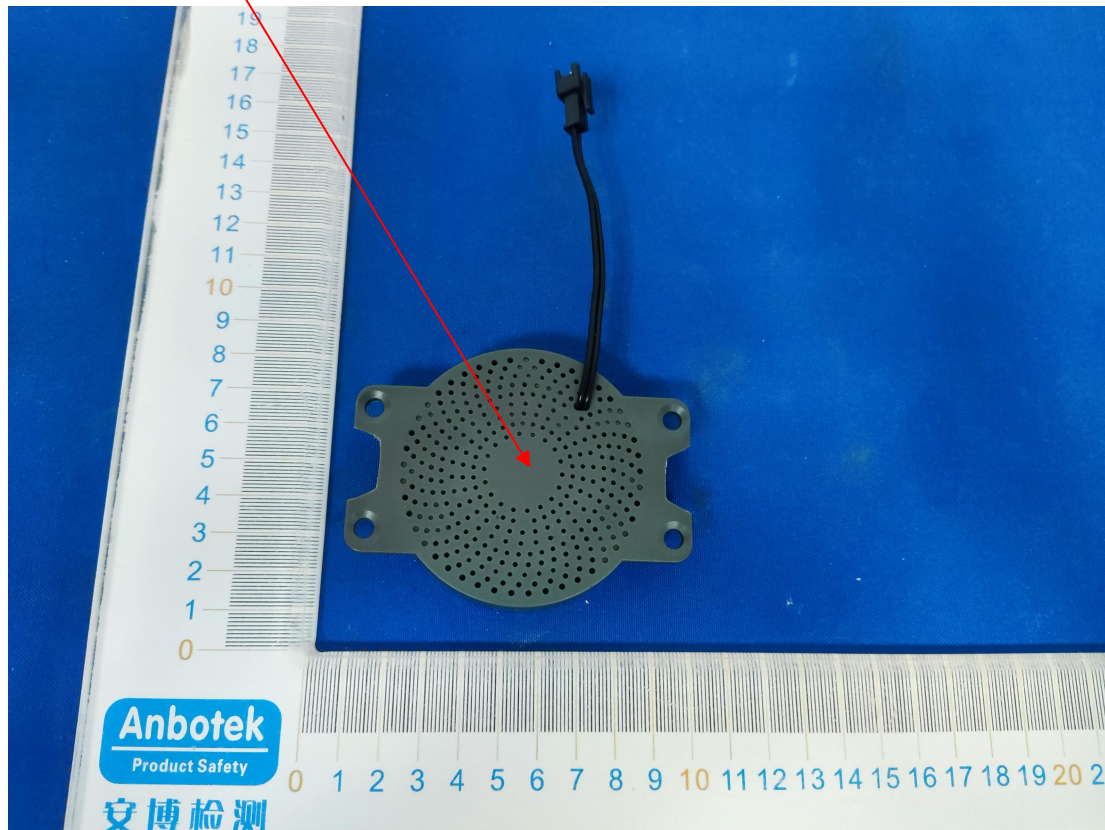

## Label Location On EUT

## Label

**Product Name: Hide Wireless Charging**

**Model No.: GRW20**

**FCC ID: 2A3OW-GRW20**