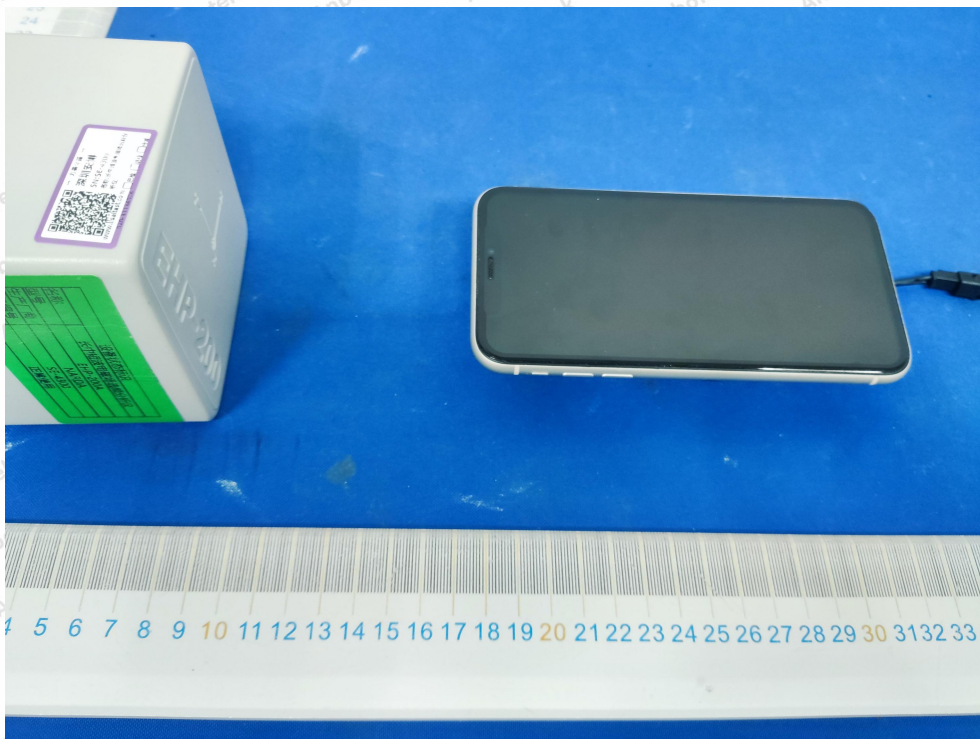

Test Setup Photograph

Shenzhen Anbotek Compliance Laboratory Limited

Address: 1/F., Building D, Sogood Science and Technology Park, Sanwei Community, Hangcheng Street, Bao'an District, Shenzhen, Guangdong, China.
Tel: (86) 0755-26066440 Fax: (86) 0755-26014772 Email: service@anbotek.com