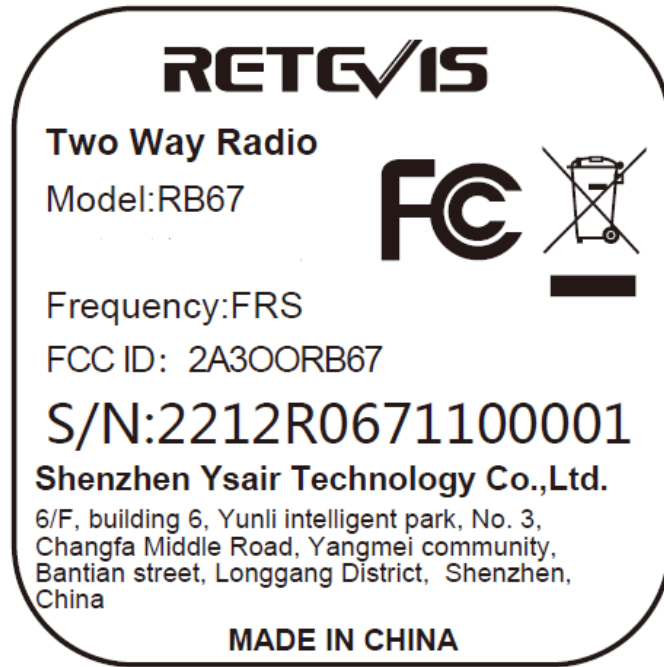

### FCC ID Label

### FCC ID Label Location Information

The label shown shall be permanently affixed at a conspicuous location on the device and be readily visible to the user at the time purchase (Labeling requirements per 2.925)