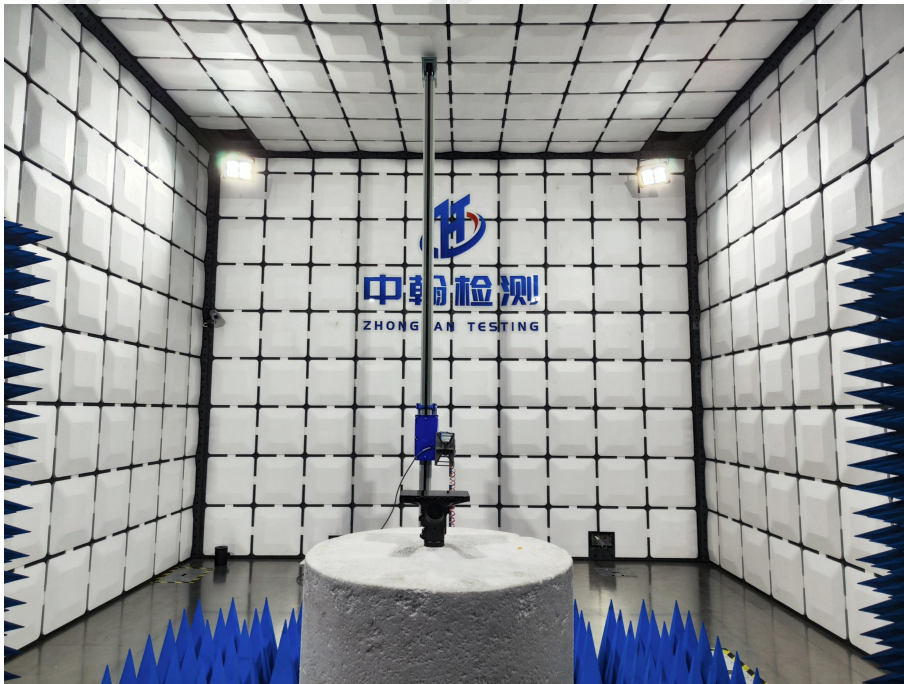

ZHONGHAN

FCC ID: 2A30F-TB3

EUT TEST PHOTOS

ZHONGHAN

FCC ID: 2A30F-TB3

***** END OF REPORT *****