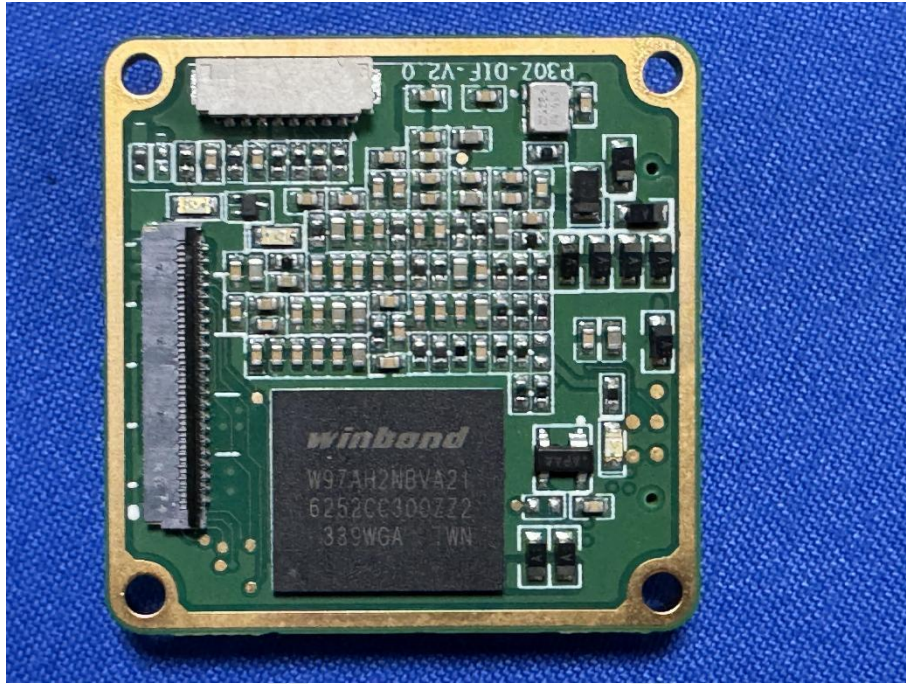

ZHONGHAN

FCC ID:2A30F-OCELOT

EUT PHOTOS(Internal Photos)

ZHONGHAN

FCC ID:2A30F-OCELOT

ZHONGHAN

FCC ID:2A30F-OCELOT

ZHONGHAN

FCC ID:2A30F-OCELOT

ZHONGHAN

FCC ID:2A30F-OCELOT

ZHONGHAN

FCC ID:2A30F-OCELOT

ZHONGHAN

FCC ID:2A30F-OCELOT

ZHONGHAN

FCC ID:2A3OF-OCELOT

ZHONGHAN

FCC ID:2A30F-OCELOT

ZHONGHAN

FCC ID:2A30F-OCELOT

ZHONGHAN

FCC ID:2A30F-OCELOT

ZHONGHAN

FCC ID:2A30F-OCELOT

***** END OF REPORT *****