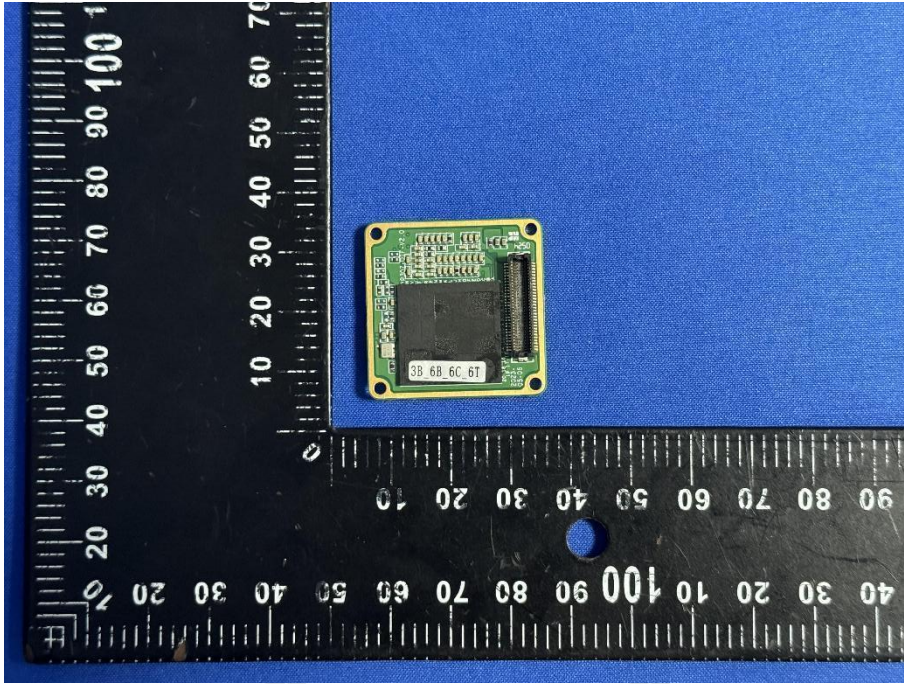

ZHONGHAN

FCC ID:2A30F-OCELOT

EUT PHOTOS(Internal Photos)

ZHONGHAN

FCC ID:2A30F-OCELOT

ZHONGHAN

FCC ID:2A30F-OCELOT

ZHONGHAN

FCC ID:2A3OF-OCELOT

ZHONGHAN

FCC ID:2A30F-OCELOT

ZHONGHAN

FCC ID:2A30F-OCELOT

ZHONGHAN

FCC ID:2A30F-OCELOT

ZHONGHAN

FCC ID:2A30F-OCELOT

***** END OF REPORT *****