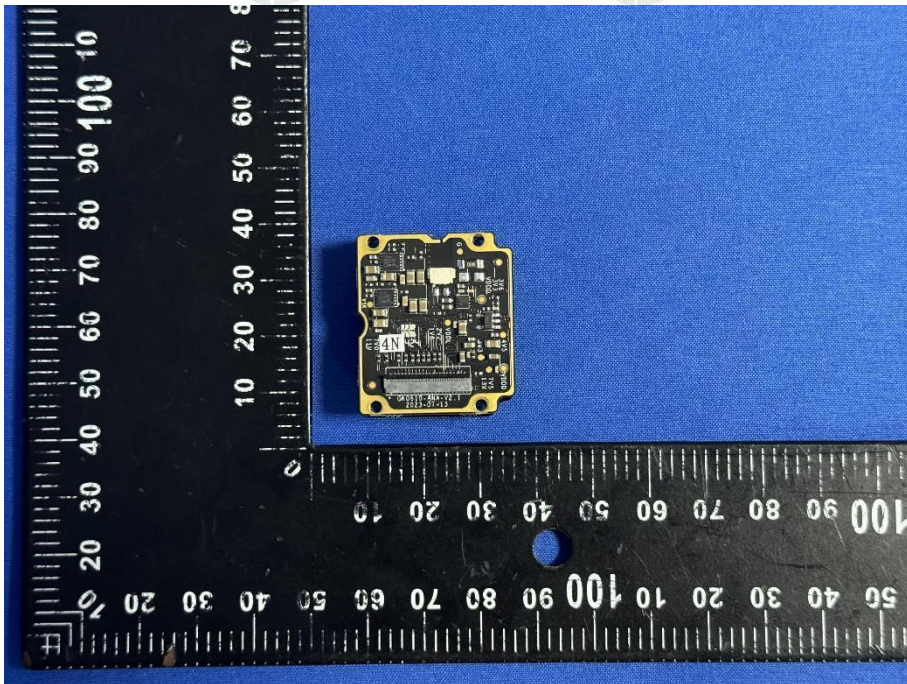

ZHONGHAN

FCC ID:2A3OF-OCELOT