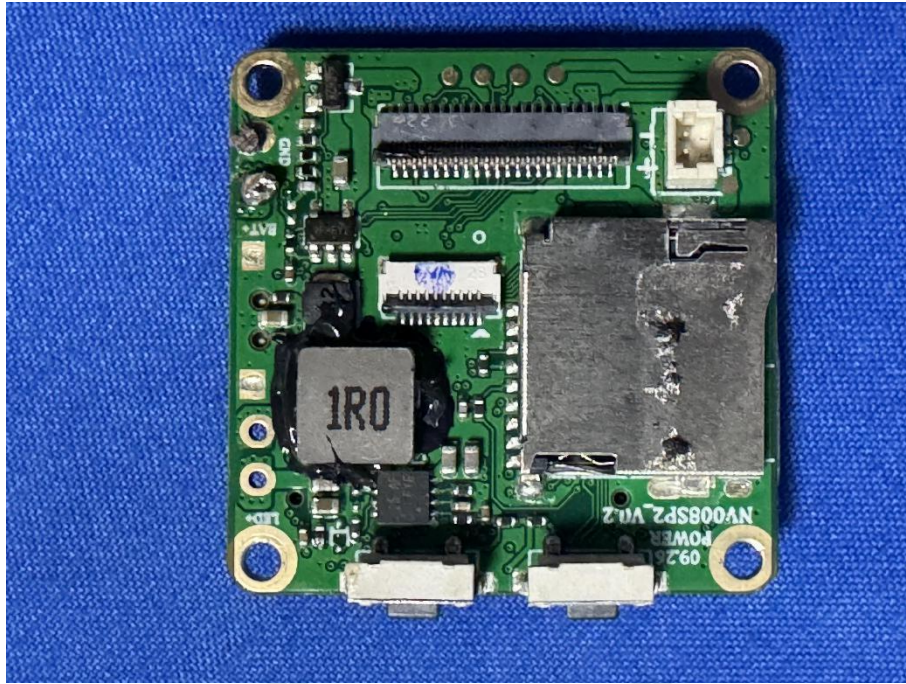

ZHONGHAN

FCC ID:2A30F-OCELOT

EUT PHOTOS(Internal Photos)

ZHONGHAN

FCC ID:2A30F-OCELOT

ZHONGHAN

FCC ID:2A30F-OCELOT

ZHONGHAN

FCC ID:2A30F-OCELOT

ZHONGHAN

FCC ID:2A30F-OCELOT

ZHONGHAN

FCC ID:2A30F-OCELOT

ZHONGHAN

FCC ID:2A30F-OCELOT

ZHONGHAN

FCC ID:2A30F-OCELOT

***** END OF REPORT *****