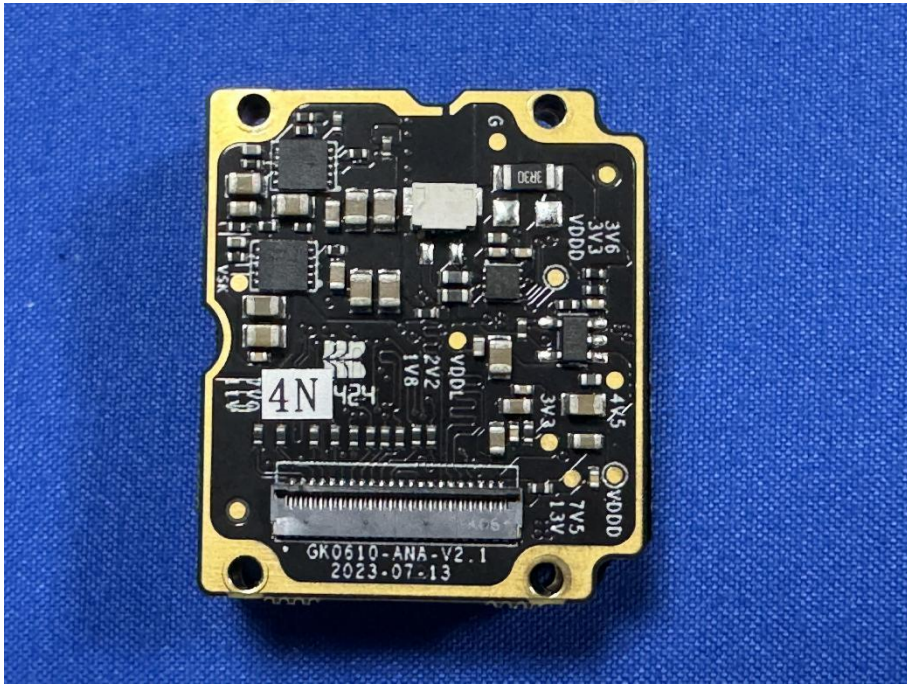

ZHONGHAN

FCC ID:2A30F-OCELOT

EUT PHOTOS(Internal Photos)

ZHONGHAN

FCC ID:2A30F-OCELOT

ZHONGHAN

FCC ID:2A30F-OCELOT

ZHONGHAN

FCC ID:2A30F-OCELOT

ZHONGHAN

FCC ID:2A30F-OCELOT

ZHONGHAN

FCC ID:2A30F-OCELOT

ZHONGHAN

FCC ID:2A30F-OCELOT

ZHONGHAN

FCC ID:2A3OF-OCELOT

ZHONGHAN

FCC ID:2A30F-OCELOT

ZHONGHAN

FCC ID:2A30F-OCELOT

ZHONGHAN

FCC ID:2A30F-OCELOT

ZHONGHAN

FCC ID:2A30F-OCELOT

***** END OF REPORT *****