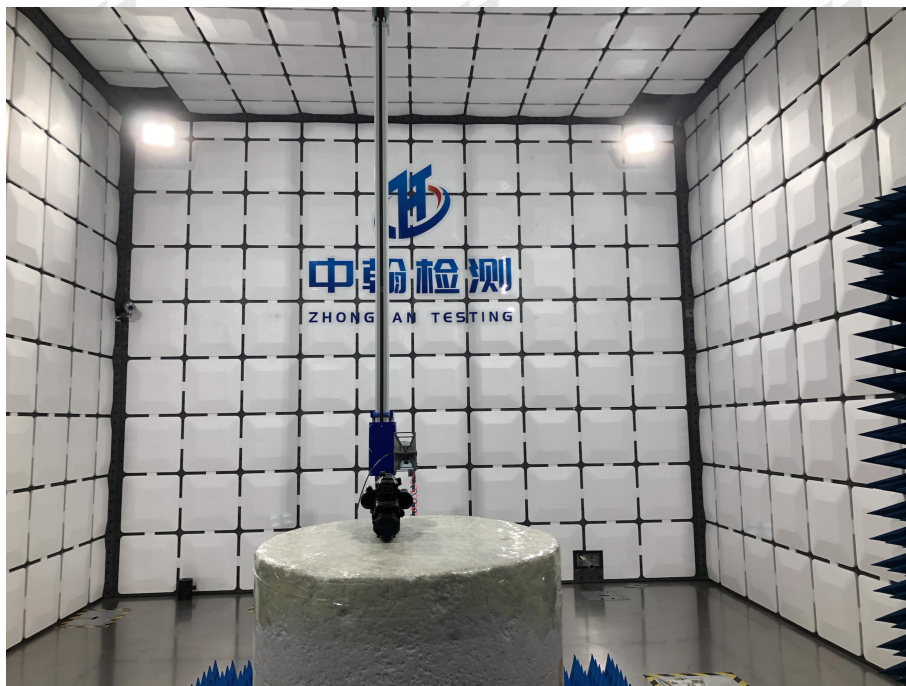

ZHONGHAN

FCC ID:2A30F-LANDSAT

EUT TEST PHOTOS

ZHONGHAN

FCC ID:2A3OF-LANDSAT

***** END OF REPORT *****