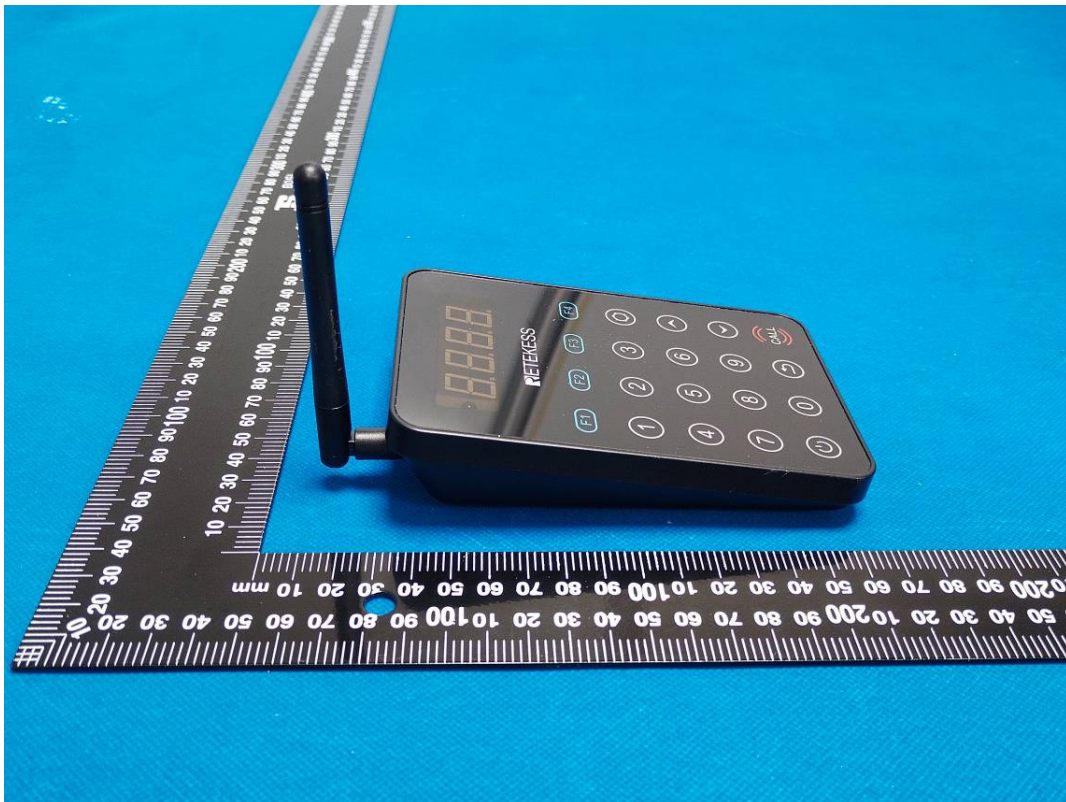

EXHIBIT B - EUT EXTERNAL PHOTOGRAPHS

Port

Adapter