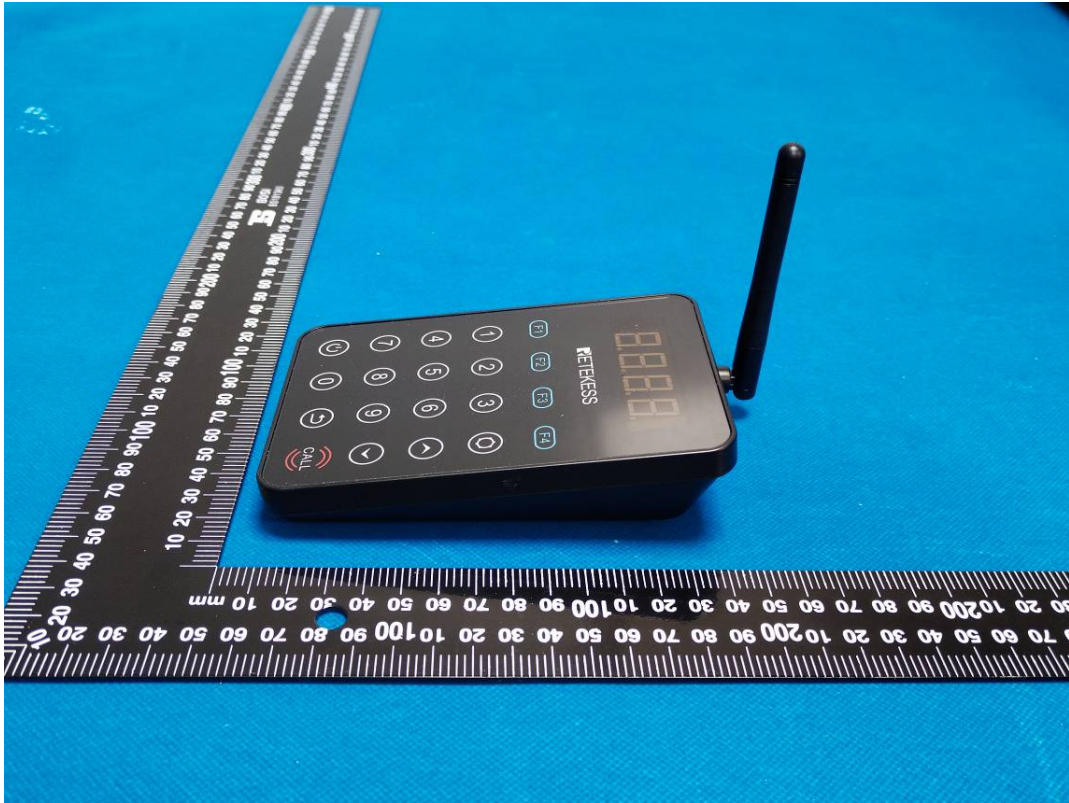

EXHIBIT B - EUT EXTERNAL PHOTOGRAPHS

Port

Adapter