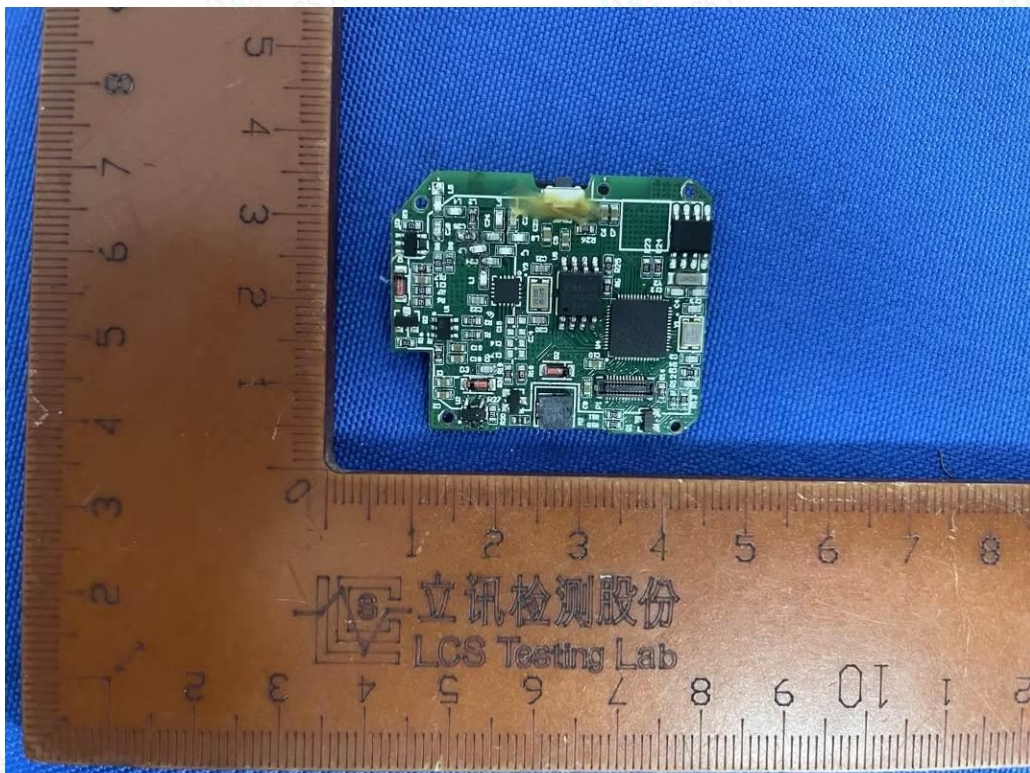

Fig. 6

Shenzhen LCS Compliance Testing Laboratory Ltd.

Add: 101, 201 Bldg A & 301 Bldg C, Juji Industrial Park Yabianxueziwei, Shajing Street, Baoan District, Shenzhen, 518000, China

Tel: +(86) 0755-82591330 | E-mail: webmaster@lcs-cert.com | Web: www.lcs-cert.com

Scan code to check authenticity