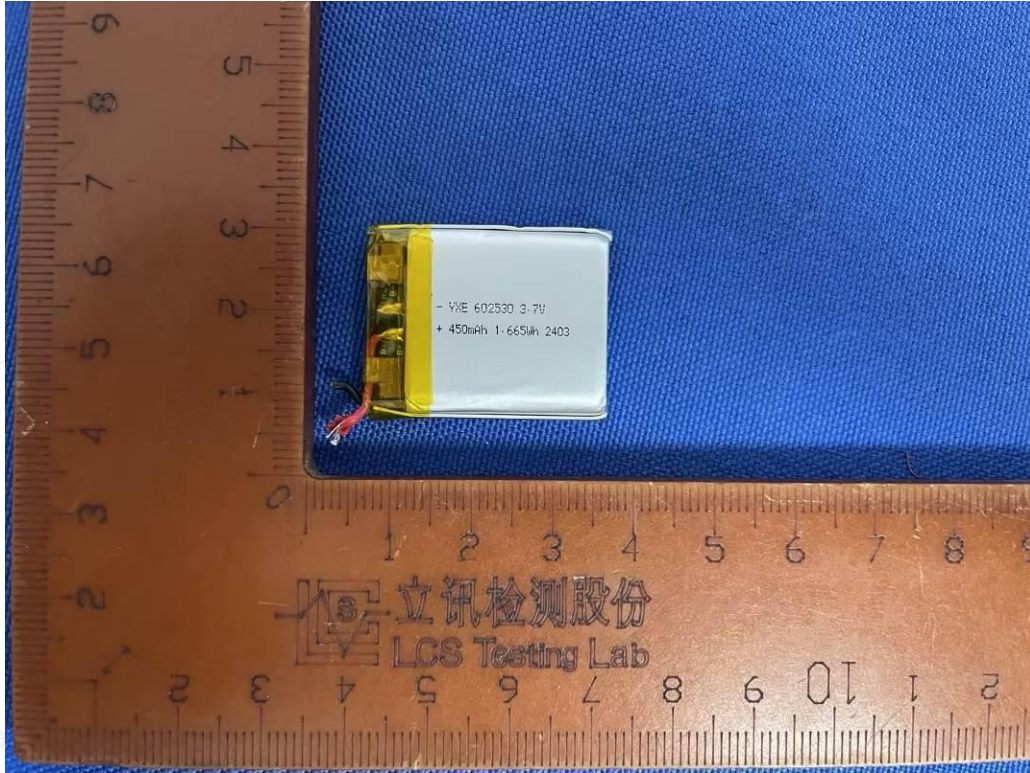

### Internal Photos of the EUT

Fig. 1

Fig. 2

Fig. 3

Fig. 4

Shenzhen LCS Compliance Testing Laboratory Ltd.

Add: 101, 201 Bldg A & 301 Bldg C, Juji Industrial Park Yabianxueziwei, Shajing Street, Baoan District, Shenzhen, 518000, China