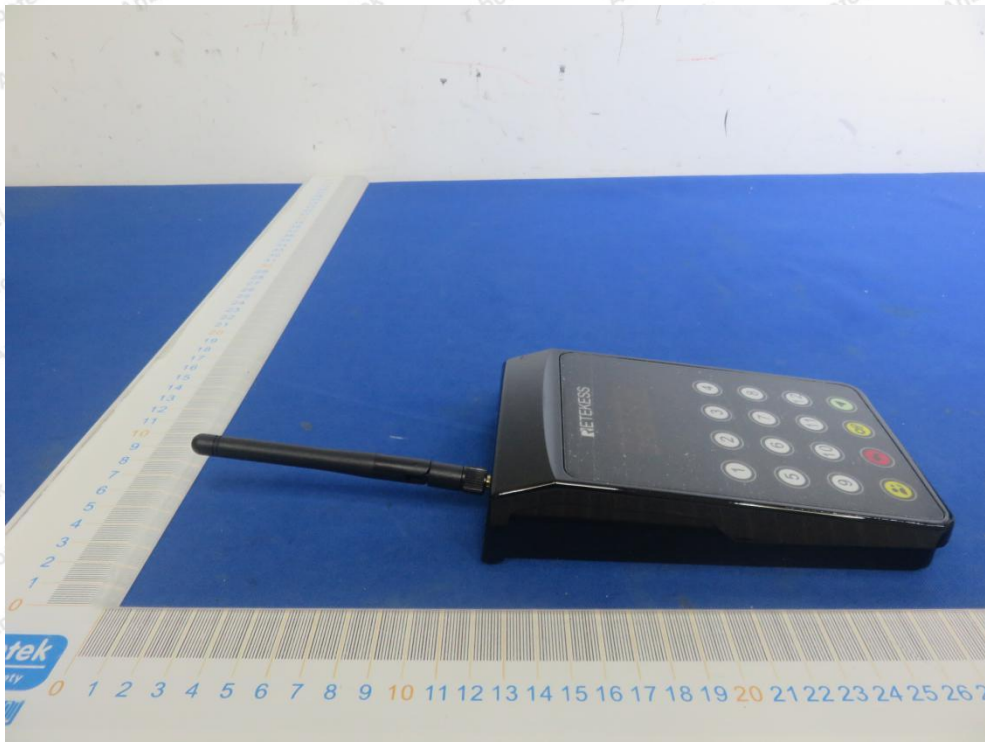

Shenzhen Anbotek Compliance Laboratory Limited

Address: 1/F., Building D, Sogood Science and Technology Park, Sanwei Community, Hangcheng Street, Bao'an District, Shenzhen, Guangdong, China.
Tel: (86) 755-26066440 Fax: (86) 755-26014772 Email: service@anbotek.com

Hotline
400-003-0500
www.anbotek.com