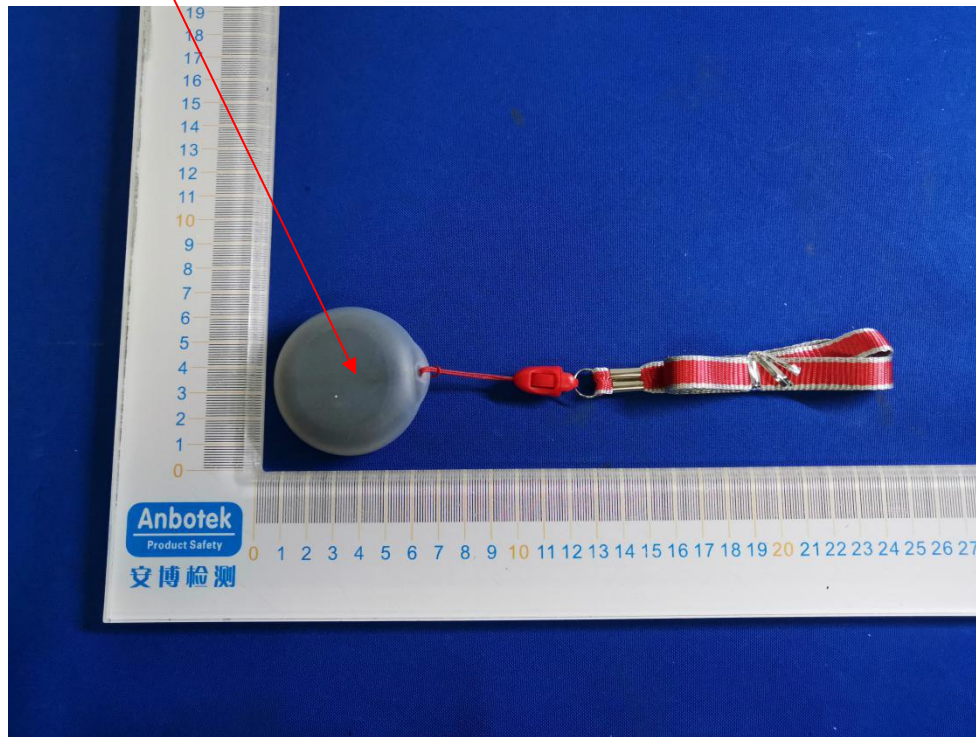

Label Location:

Product Name: Call Pager
Model No.: TD019
FCC: 2A3NOTD019