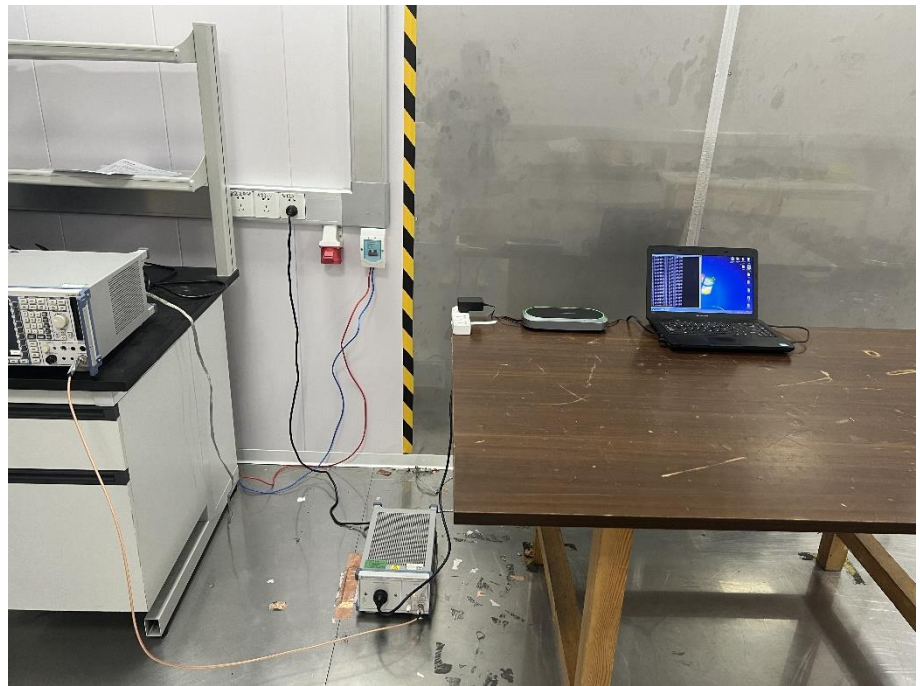

EXHIBIT 4 - TEST SETUP PHOTOGRAPHS

Conducted Emission Test Setup

Radiation Emission Test Setup (Below 30MHz)

Radiation Emission Test Setup (30MHz to 1GHz)

Radiation Emission Test Setup (1GHz to 18GHz)

**Radiation Emission Test
Setup (Above 18GHz)**