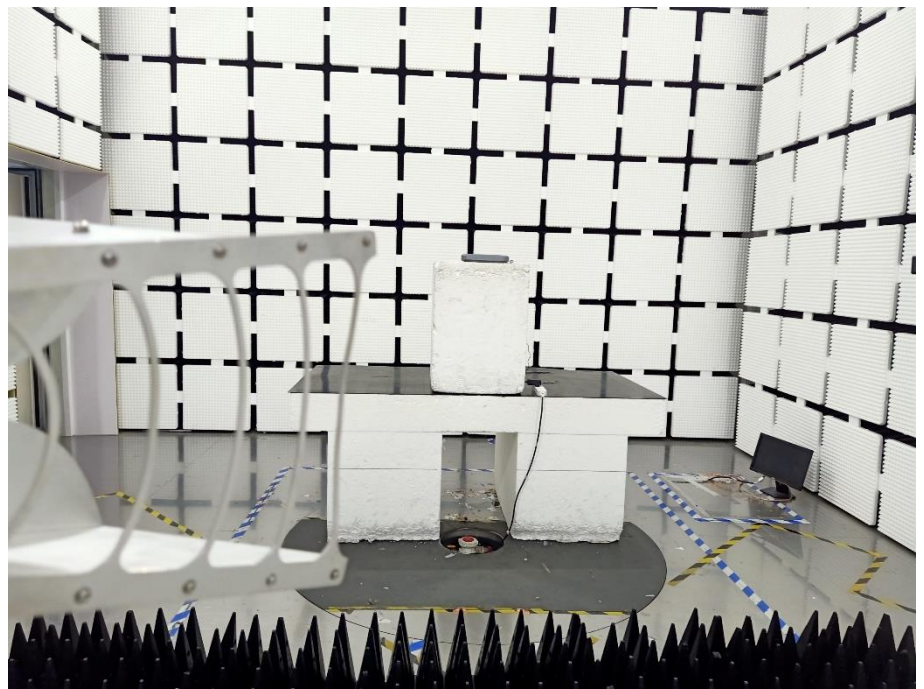

EXHIBIT 4 - TEST SETUP PHOTOGRAPHS

Conducted Emission Test Setup

Radiation Emission Test Setup (Below 30MHz)

Radiation Emission Test Setup (30MHz to 1GHz)

Radiation Emission Test Setup (1GHz to 18GHz)

**Radiation Emission Test
Setup (Above 18GHz)**