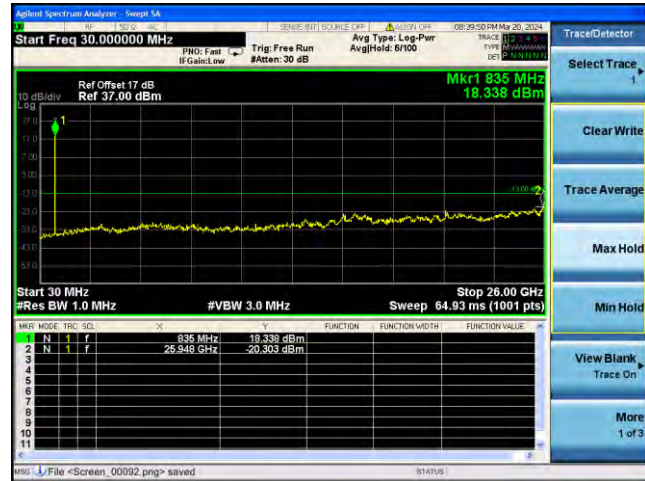

Test Mode: LTE Band 4 / 20MHz /1RB Test Mode: LTE Band 4 / 20MHz /100RB

Lowest channel

Middle channel

Highest channel

Test Mode: LTE Band 5 / 1.4MHz /1RB Test Mode: LTE Band 5 / 1.4MHz /6RB

Lowest channel

Middle channel

Highest channel

Test Mode: LTE Band 5 / 3MHz /1RB

Test Mode: LTE Band 5 / 3MHz /15RB

Lowest channel

Middle channel

Highest channel

Test Mode: LTE Band 5 / 5MHz / 1RB Test Mode: LTE Band 5 / 5MHz / 25RB

Lowest channel

Middle channel

Highest channel

Test Mode: LTE Band 5/ 10MHz /1RB Test Mode: LTE Band 5/ 10MHz /50RB

Lowest channel

Middle channel

Highest channel

Test Mode: LTE Band 7 / 5MHz /1RB Test Mode: LTE Band 7 / 5MHz /25RB

Lowest channel

Middle channel

Highest channel

Test Mode: LTE Band 7 / 10MHz /1RB

Test Mode: LTE Band 7 / 10MHz /50RB

Lowest channel

Middle channel

Highest channel