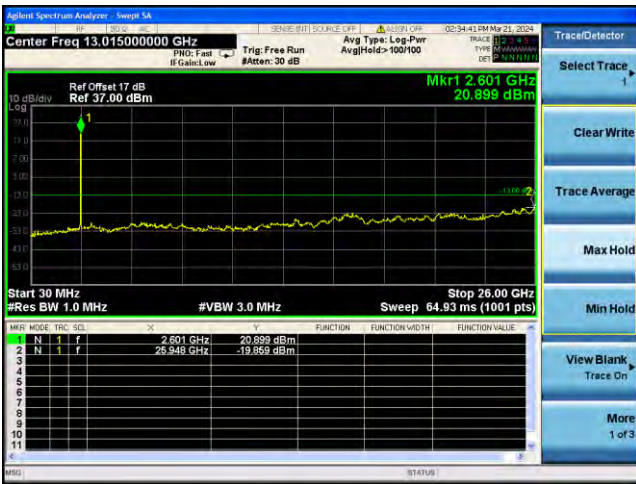

Test Mode: LTE Band 12 / 10MHz /50RB

Lowest channel

Middle channel

Highest channel

Test Mode: LTE Band 17 / 5MHz / 1RB Test Mode: LTE Band 17 / 5MHz / 25RB

Lowest channel

Middle channel

Highest channel

Test Mode: LTE Band 17 / 10MHz /1RB Test Mode: LTE Band 17 / 10MHz /50RB

Lowest channel

Middle channel

Highest channel

Test Mode: LTE Band 41 / 5MHz /1RB

Test Mode: LTE Band 41/ 5MHz /25RB

Lowest channel

Middle channel

Highest channel

Test Mode: LTE Band 41/ 10MHz /1RB Test Mode: LTE Band 41 / 10MHz /50RB

Lowest channel

Middle channel

Highest channel

Test Mode: LTE Band 41/ 15MHz /1RB Test Mode: LTE Band 41 / 15MHz /75RB

Lowest channel

Middle channel

Highest channel

Test Mode: LTE Band 41/ 20MHz /1RB Test Mode: LTE Band 41 / 20MHz /100RB

Lowest channel

Middle channel

Highest channel

Remark: All modes are tested, and only the worst data is reflected in the report.(1RB)