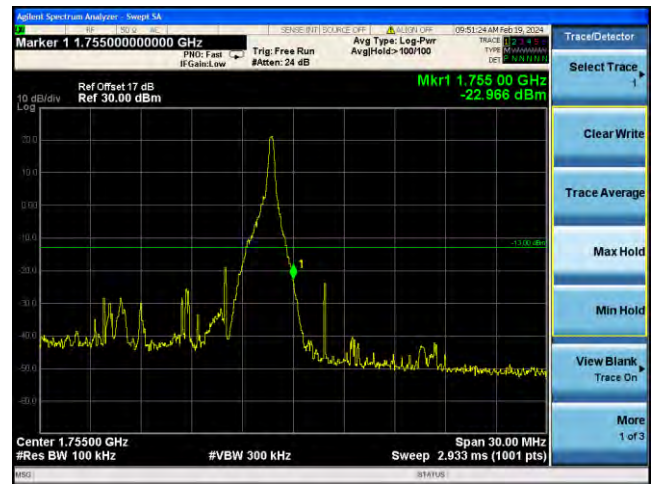

Lowest channel

Highest channel

Test Mode: LTE Band 4 / 10MHz / 1RB / QPSK

Lowest channel

Highest channel

Test Mode: LTE Band 4 / 10MHz / 50RB / QPSK

Lowest channel

Highest channel

Test Mode: LTE Band 4 / 15MHz / 1RB / QPSK

Lowest channel

Highest channel

Test Mode: LTE Band 4 / 15MHz / 75RB / QPSK

Lowest channel

Highest channel

Test Mode: LTE Band 4 / 20MHz / 1RB / QPSK

Lowest channel

Highest channel

Test Mode: LTE Band 4 / 20MHz / 100RB / QPSK

Lowest channel

Highest channel