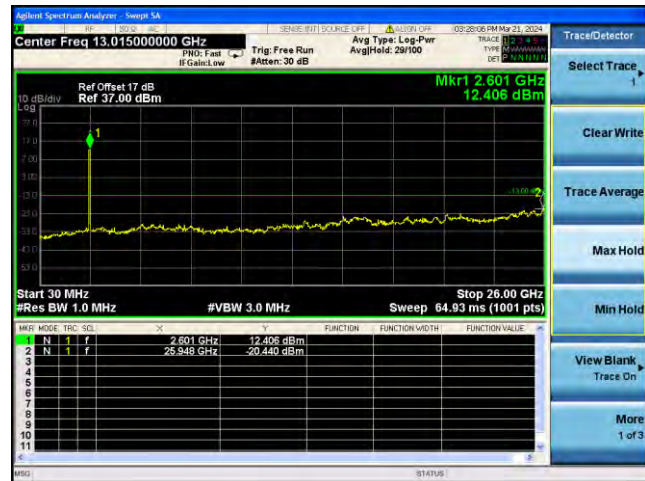

Highest channel

Test Mode: LTE Band 41/ 10MHz /1RB Test Mode: LTE Band 41 / 10MHz /50RB

Lowest channel

Middle channel

Highest channel

Test Mode: LTE Band 41/ 15MHz /1RB Test Mode: LTE Band 41 / 15MHz /75RB

Lowest channel

Middle channel

Highest channel

Test Mode: LTE Band 41/ 20MHz /1RB Test Mode: LTE Band 41 / 20MHz /100RB

Lowest channel

Middle channel

Highest channel

Remark: All modes are tested, and only the worst data is reflected in the report.(1RB)

Band Edge

Test Mode: LTE Band 2 / 1.4MHz / 1RB / QPSK

Lowest channel

Highest channel

Test Mode: LTE Band 2 / 1.4MHz / 6RB / QPSK

Lowest channel

Highest channel

Test Mode: LTE Band 2 / 3MHz / 1RB / QPSK

Lowest channel

Highest channel

Test Mode: LTE Band 2 / 3MHz / 15RB / QPSK

Lowest channel

Highest channel

Test Mode: LTE Band 2 / 5MHz / 1RB / QPSK

Lowest channel

Highest channel