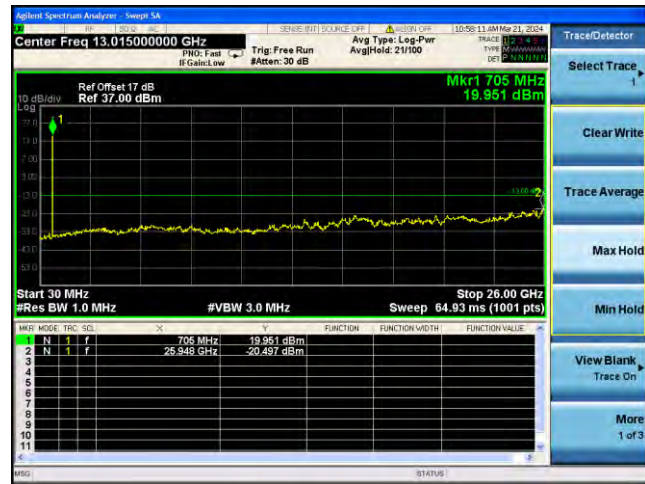

Lowest channel

Middle channel

Highest channel

Test Mode: LTE Band 7 / 10MHz /1RB

Test Mode: LTE Band 7 / 10MHz /50RB

Lowest channel

Middle channel

Highest channel

Test Mode: LTE Band 7 / 15MHz /1RB

Test Mode: LTE Band 7 / 15MHz /75RB

Lowest channel

Middle channel

Highest channel

Test Mode: LTE Band 7 / 20MHz /1RB Test Mode: LTE Band 7 / 20MHz /100RB

Lowest channel

Middle channel

Highest channel

Test Mode: LTE Band 12 / 1.4MHz /1RB Test Mode: LTE Band 12 / 1.4MHz /6RB

Lowest channel

Middle channel

Highest channel

Test Mode: LTE Band 12 / 3MHz / 1RB Test Mode: LTE Band 12 / 3MHz / 15RB

Lowest channel

Middle channel

Highest channel

Test Mode: LTE Band 12 / 5MHz / 1RB Test Mode: LTE Band 12 / 5MHz / 25RB

Lowest channel

Middle channel

Highest channel

Test Mode: LTE Band 12 / 10MHz /1RB