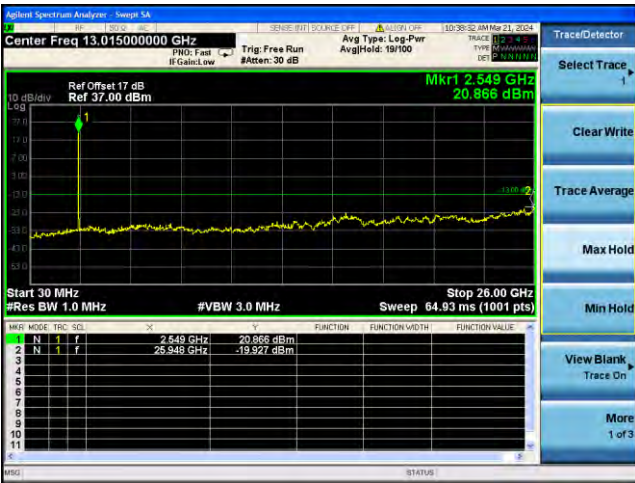

Lowest channel

Middle channel

Highest channel

Test Mode: LTE Band 7 / 10MHz /1RB

Test Mode: LTE Band 7 / 10MHz /50RB

Lowest channel

Middle channel

Highest channel

Test Mode: LTE Band 7 / 15MHz /1RB

Test Mode: LTE Band 7 / 15MHz /75RB

Lowest channel

Middle channel

Highest channel

Test Mode: LTE Band 7 / 20MHz /1RB Test Mode: LTE Band 7 / 20MHz /100RB

Lowest channel

Middle channel

Highest channel

Test Mode: LTE Band 12 / 1.4MHz /1RB Test Mode: LTE Band 12 / 1.4MHz /6RB

Lowest channel

Middle channel

Highest channel

Test Mode: LTE Band 12 / 3MHz / 1RB Test Mode: LTE Band 12 / 3MHz / 15RB

Lowest channel

Middle channel

Highest channel

Test Mode: LTE Band 12 / 5MHz / 1RB Test Mode: LTE Band 12 / 5MHz / 25RB

Lowest channel

Middle channel

Highest channel

Test Mode: LTE Band 12 / 10MHz /1RB