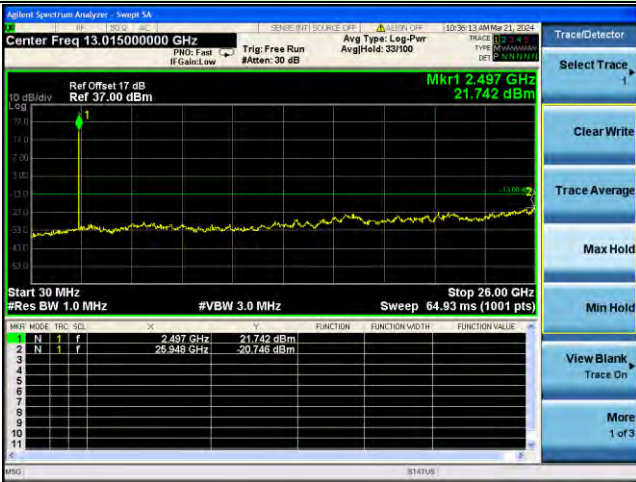

Middle channel

Highest channel

Test Mode: LTE Band 5/ 10MHz /1RB Test Mode: LTE Band 5/ 10MHz /50RB

Lowest channel

Middle channel

Highest channel

Test Mode: LTE Band 7 / 5MHz /1RB Test Mode: LTE Band 7 / 5MHz /25RB

Lowest channel

Middle channel

Highest channel

Test Mode: LTE Band 7 / 10MHz /1RB

Test Mode: LTE Band 7 / 10MHz /50RB

Lowest channel

Middle channel

Highest channel

Test Mode: LTE Band 7 / 15MHz /1RB

Test Mode: LTE Band 7 / 15MHz /75RB

Lowest channel

Middle channel

Highest channel

Test Mode: LTE Band 7 / 20MHz /1RB Test Mode: LTE Band 7 / 20MHz /100RB

Lowest channel

Middle channel

Highest channel

Test Mode: LTE Band 12 / 1.4MHz /1RB Test Mode: LTE Band 12 / 1.4MHz /6RB

Lowest channel

Middle channel

Highest channel

Test Mode: LTE Band 12 / 3MHz / 1RB Test Mode: LTE Band 12 / 3MHz / 15RB