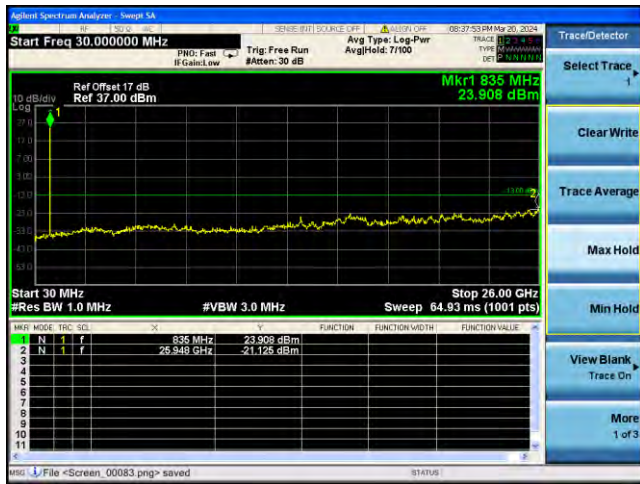

Test Mode: LTE Band 4 / 20MHz /1RB Test Mode: LTE Band 4 / 20MHz /100RB

Lowest channel

Middle channel

Highest channel

Test Mode: LTE Band 5 / 1.4MHz /1RB Test Mode: LTE Band 5 / 1.4MHz /6RB

Lowest channel

Middle channel

Highest channel

Test Mode: LTE Band 5 / 3MHz /1RB

Test Mode: LTE Band 5 / 3MHz /15RB

Lowest channel

Middle channel

Highest channel

Test Mode: LTE Band 5 / 5MHz / 1RB Test Mode: LTE Band 5 / 5MHz / 25RB

Lowest channel

Middle channel

Highest channel

Test Mode: LTE Band 5/ 10MHz /1RB Test Mode: LTE Band 5/ 10MHz /50RB

Lowest channel

Middle channel

Highest channel

Test Mode: LTE Band 7 / 5MHz /1RB Test Mode: LTE Band 7 / 5MHz /25RB