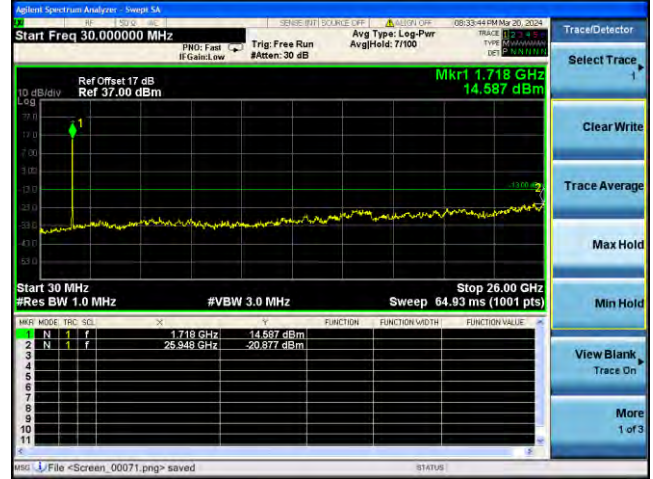

Test Mode: LTE Band 4 / 20MHz /1RB Test Mode: LTE Band 4 / 20MHz /100RB

Lowest channel

Middle channel

Highest channel

Test Mode: LTE Band 5 / 1.4MHz /1RB Test Mode: LTE Band 5 / 1.4MHz /6RB

Lowest channel

Middle channel

Highest channel

Test Mode: LTE Band 5 / 3MHz /1RB

Test Mode: LTE Band 5 / 3MHz /15RB

Lowest channel

Middle channel

Highest channel

Test Mode: LTE Band 5 / 5MHz / 1RB Test Mode: LTE Band 5 / 5MHz / 25RB

Lowest channel

Middle channel

Highest channel

Test Mode: LTE Band 5/ 10MHz /1RB Test Mode: LTE Band 5/ 10MHz /50RB

Lowest channel

Middle channel

Highest channel

Test Mode: LTE Band 7 / 5MHz /1RB Test Mode: LTE Band 7 / 5MHz /25RB