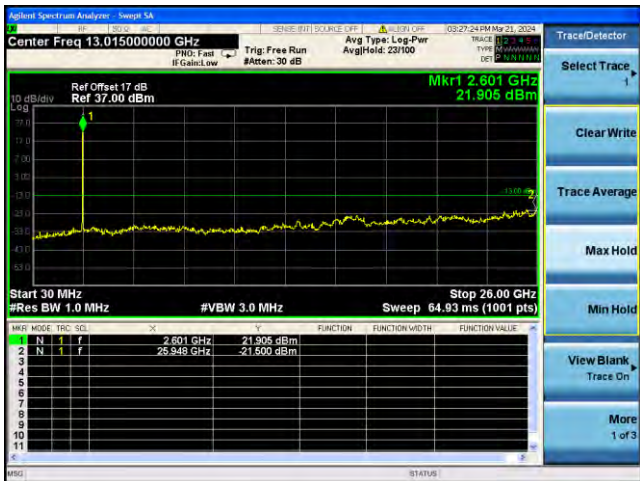

Highest channel

Test Mode: LTE Band 41/ 10MHz /1RB Test Mode: LTE Band 41 / 10MHz /50RB

Lowest channel

Middle channel

Highest channel

Test Mode: LTE Band 41/ 15MHz /1RB Test Mode: LTE Band 41 / 15MHz /75RB

Lowest channel

Middle channel

Highest channel

Test Mode: LTE Band 41/ 20MHz /1RB Test Mode: LTE Band 41 / 20MHz /100RB

Lowest channel

Middle channel

Highest channel

Remark: All modes are tested, and only the worst data is reflected in the report.(1RB)

Band Edge

Test Mode: LTE Band 2 / 1.4MHz / 1RB / QPSK

Lowest channel

Highest channel

Test Mode: LTE Band 2 / 1.4MHz / 6RB / QPSK

Lowest channel

Highest channel

Test Mode: LTE Band 2 / 3MHz / 1RB / QPSK

Lowest channel

Highest channel

Test Mode: LTE Band 2 / 3MHz / 15RB / QPSK

Lowest channel

Highest channel

Test Mode: LTE Band 2 / 5MHz / 1RB / QPSK

Lowest channel

Highest channel