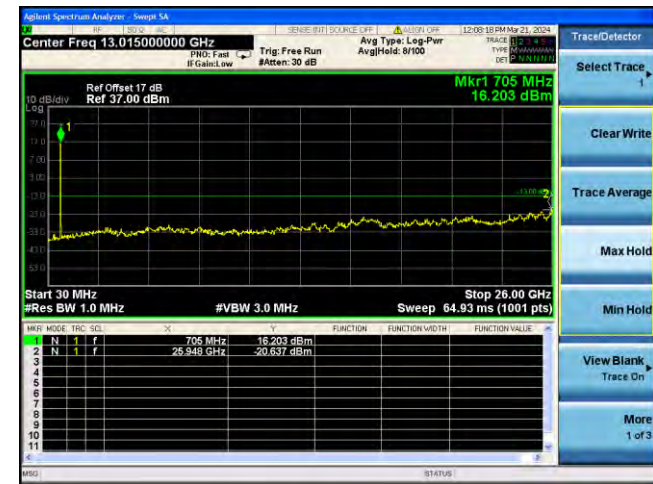

Lowest channel

Middle channel

Highest channel

Test Mode: LTE Band 12 / 5MHz / 1RB Test Mode: LTE Band 12 / 5MHz / 25RB

Lowest channel

Middle channel

Highest channel

Test Mode: LTE Band 12 / 10MHz /1RB

Test Mode: LTE Band 12 / 10MHz /50RB

Lowest channel

Middle channel

Highest channel

Test Mode: LTE Band 17 / 5MHz / 1RB Test Mode: LTE Band 17 / 5MHz / 25RB

Lowest channel

Middle channel

Highest channel

Test Mode: LTE Band 17 / 10MHz /1RB Test Mode: LTE Band 17 / 10MHz /50RB

Lowest channel

Middle channel

Highest channel

Test Mode: LTE Band 41 / 5MHz /1RB

Test Mode: LTE Band 41/ 5MHz /25RB

Lowest channel

Middle channel

Highest channel

Test Mode: LTE Band 41/ 10MHz /1RB Test Mode: LTE Band 41 / 10MHz /50RB

Lowest channel

Middle channel

Highest channel

Test Mode: LTE Band 41/ 15MHz /1RB Test Mode: LTE Band 41 / 15MHz /75RB