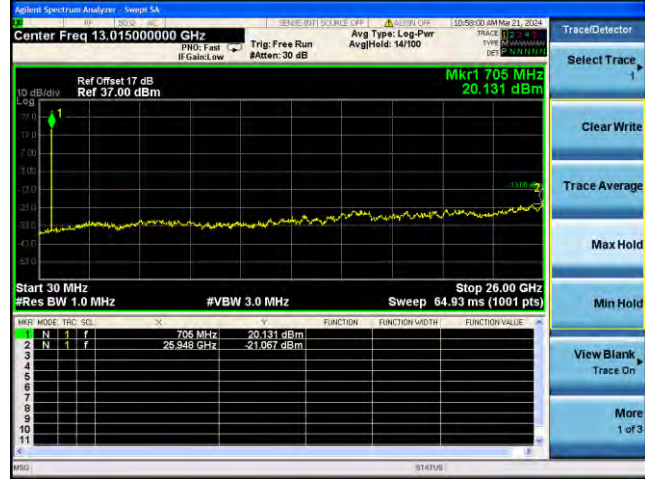

Lowest channel

Middle channel

Highest channel

Test Mode: LTE Band 7 / 10MHz /1RB

Test Mode: LTE Band 7 / 10MHz /50RB

Lowest channel

Middle channel

Highest channel

Test Mode: LTE Band 7 / 15MHz /1RB

Test Mode: LTE Band 7 / 15MHz /75RB

Lowest channel

Middle channel

Highest channel

Test Mode: LTE Band 7 / 20MHz /1RB Test Mode: LTE Band 7 / 20MHz /100RB

Lowest channel

Middle channel

Highest channel

Test Mode: LTE Band 12 / 1.4MHz /1RB Test Mode: LTE Band 12 / 1.4MHz /6RB

Lowest channel

Middle channel

Highest channel

Test Mode: LTE Band 12 / 3MHz / 1RB Test Mode: LTE Band 12 / 3MHz / 15RB

Lowest channel

Middle channel

Highest channel

Test Mode: LTE Band 12 / 5MHz / 1RB Test Mode: LTE Band 12 / 5MHz / 25RB

Lowest channel

Middle channel

Highest channel

Test Mode: LTE Band 12 / 10MHz /1RB