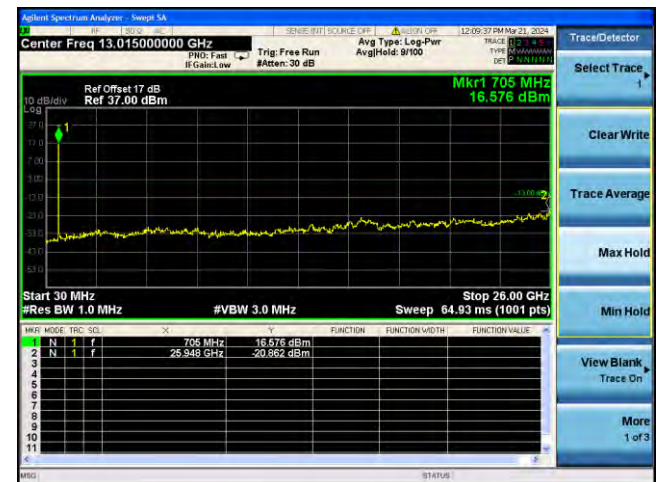

Lowest channel

Middle channel

Highest channel

Test Mode: LTE Band 12 / 5MHz / 1RB Test Mode: LTE Band 12 / 5MHz / 25RB

Lowest channel

Middle channel

Highest channel

Test Mode: LTE Band 12 / 10MHz /1RB

Test Mode: LTE Band 12 / 10MHz /50RB

Lowest channel

Middle channel

Highest channel

Test Mode: LTE Band 17 / 5MHz / 1RB Test Mode: LTE Band 17 / 5MHz / 25RB

Lowest channel

Middle channel

Highest channel

Test Mode: LTE Band 17 / 10MHz /1RB Test Mode: LTE Band 17 / 10MHz /50RB

Lowest channel

Middle channel

Highest channel

Test Mode: LTE Band 41 / 5MHz /1RB

Test Mode: LTE Band 41/ 5MHz /25RB

Lowest channel

Middle channel

Highest channel

Test Mode: LTE Band 41/ 10MHz /1RB Test Mode: LTE Band 41 / 10MHz /50RB

Lowest channel

Middle channel

Highest channel

Test Mode: LTE Band 41/ 15MHz /1RB Test Mode: LTE Band 41 / 15MHz /75RB