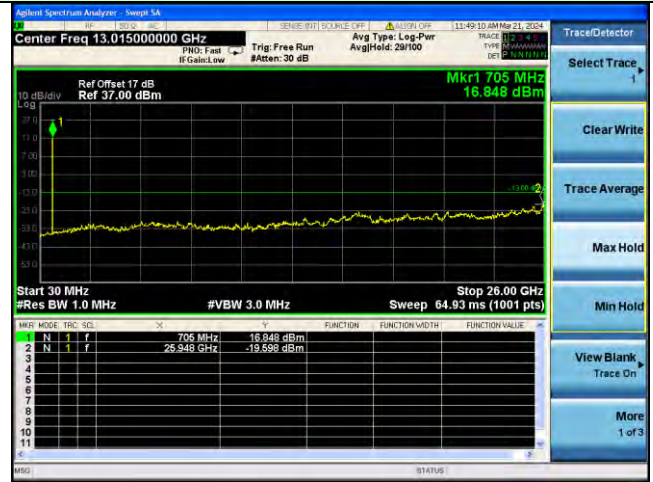

Highest channel

Test Mode: LTE Band 12 / 1.4MHz /1RB Test Mode: LTE Band 12 / 1.4MHz /6RB

Lowest channel

Middle channel

Highest channel

Test Mode: LTE Band 12 / 3MHz / 1RB Test Mode: LTE Band 12 / 3MHz / 15RB

Lowest channel

Middle channel

Highest channel

Test Mode: LTE Band 12 / 5MHz / 1RB Test Mode: LTE Band 12 / 5MHz / 25RB

Lowest channel

Middle channel

Highest channel

Test Mode: LTE Band 12 / 10MHz /1RB

Test Mode: LTE Band 12 / 10MHz /50RB

Lowest channel

Middle channel

Highest channel

Test Mode: LTE Band 17 / 5MHz / 1RB Test Mode: LTE Band 17 / 5MHz / 25RB

Lowest channel

Middle channel

Highest channel

Test Mode: LTE Band 17 / 10MHz /1RB Test Mode: LTE Band 17 / 10MHz /50RB

Lowest channel

Middle channel

Highest channel

Test Mode: LTE Band 41 / 5MHz /1RB

Test Mode: LTE Band 41/ 5MHz /25RB

Lowest channel

Middle channel