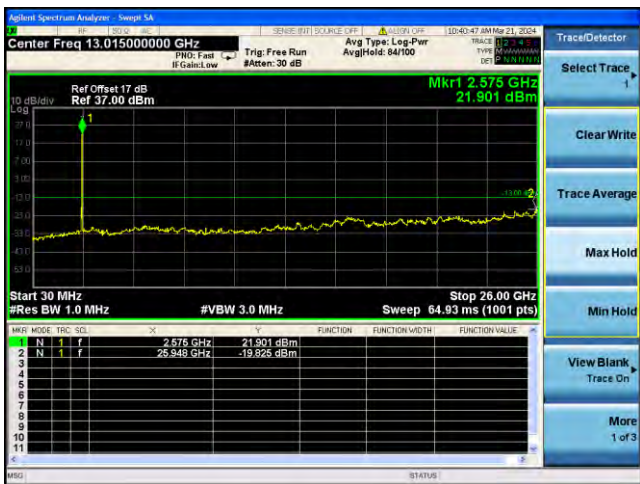

Lowest channel

Middle channel

Highest channel

Test Mode: LTE Band 7 / 10MHz /1RB

Test Mode: LTE Band 7 / 10MHz /50RB

Lowest channel

Middle channel

Highest channel

Test Mode: LTE Band 7 / 15MHz /1RB

Test Mode: LTE Band 7 / 15MHz /75RB

Lowest channel

Middle channel

Highest channel

Test Mode: LTE Band 7 / 20MHz /1RB Test Mode: LTE Band 7 / 20MHz /100RB

Lowest channel

Middle channel

Highest channel

Test Mode: LTE Band 12 / 1.4MHz /1RB Test Mode: LTE Band 12 / 1.4MHz /6RB

Lowest channel

Middle channel

Highest channel

Test Mode: LTE Band 12 / 3MHz / 1RB Test Mode: LTE Band 12 / 3MHz / 15RB

Lowest channel

Middle channel

Highest channel

Test Mode: LTE Band 12 / 5MHz / 1RB Test Mode: LTE Band 12 / 5MHz / 25RB

Lowest channel

Middle channel

Highest channel

Test Mode: LTE Band 12 / 10MHz /1RB