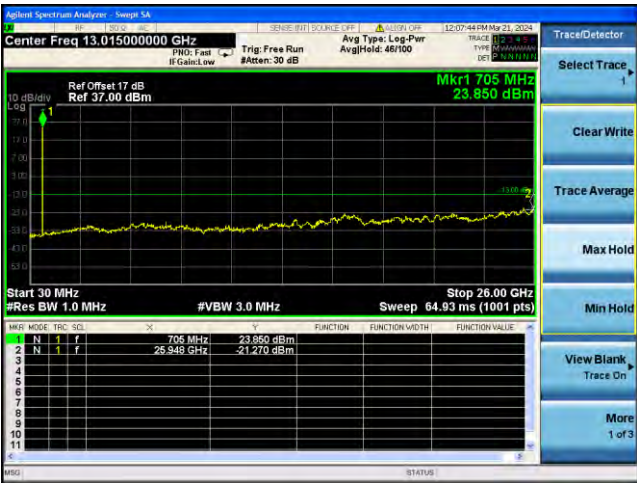

Lowest channel

Middle channel

Highest channel

Test Mode: LTE Band 12 / 5MHz / 1RB Test Mode: LTE Band 12 / 5MHz / 25RB

Lowest channel

Middle channel

Highest channel

Test Mode: LTE Band 12 / 10MHz /1RB

Test Mode: LTE Band 12 / 10MHz /50RB

Lowest channel

Middle channel

Highest channel

Test Mode: LTE Band 17 / 5MHz / 1RB Test Mode: LTE Band 17 / 5MHz / 25RB

Lowest channel

Middle channel

Highest channel

Test Mode: LTE Band 17 / 10MHz /1RB Test Mode: LTE Band 17 / 10MHz /50RB

Lowest channel

Middle channel

Highest channel

Test Mode: LTE Band 41 / 5MHz /1RB

Test Mode: LTE Band 41/ 5MHz /25RB

Lowest channel

Middle channel

Highest channel

Test Mode: LTE Band 41/ 10MHz /1RB Test Mode: LTE Band 41 / 10MHz /50RB

Lowest channel

Middle channel

Highest channel

Test Mode: LTE Band 41/ 15MHz /1RB Test Mode: LTE Band 41 / 15MHz /75RB