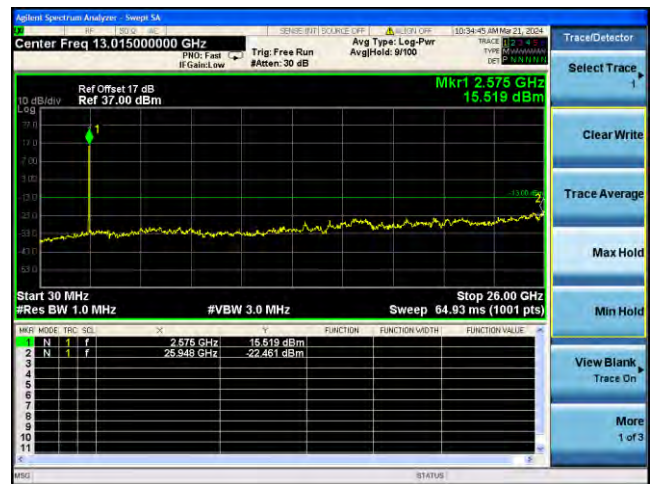

Highest channel

Test Mode: LTE Band 5 / 3MHz /1RB

Test Mode: LTE Band 5 / 3MHz /15RB

Lowest channel

Middle channel

Highest channel

Test Mode: LTE Band 5 / 5MHz / 1RB Test Mode: LTE Band 5 / 5MHz / 25RB

Lowest channel

Middle channel

Highest channel

Test Mode: LTE Band 5/ 10MHz /1RB Test Mode: LTE Band 5/ 10MHz /50RB

Lowest channel

Middle channel

Highest channel

Test Mode: LTE Band 7 / 5MHz /1RB Test Mode: LTE Band 7 / 5MHz /25RB

Lowest channel

Middle channel

Highest channel

Test Mode: LTE Band 7 / 10MHz /1RB

Test Mode: LTE Band 7 / 10MHz /50RB

Lowest channel

Middle channel

Highest channel

Test Mode: LTE Band 7 / 15MHz /1RB

Test Mode: LTE Band 7 / 15MHz /75RB

Lowest channel

Middle channel

Highest channel

Test Mode: LTE Band 7 / 20MHz /1RB Test Mode: LTE Band 7 / 20MHz /100RB

Lowest channel

Middle channel