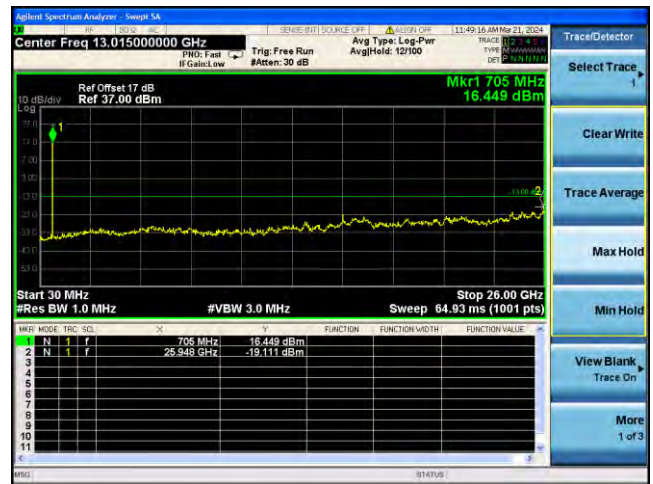

Highest channel

Test Mode: LTE Band 12 / 1.4MHz /1RB Test Mode: LTE Band 12 / 1.4MHz /6RB

Lowest channel

Middle channel

Highest channel

Test Mode: LTE Band 12 / 3MHz / 1RB Test Mode: LTE Band 12 / 3MHz / 15RB

Lowest channel

Middle channel

Highest channel

Test Mode: LTE Band 12 / 5MHz / 1RB Test Mode: LTE Band 12 / 5MHz / 25RB

Lowest channel

Middle channel

Highest channel

Test Mode: LTE Band 12 / 10MHz /1RB

Test Mode: LTE Band 12 / 10MHz /50RB

Lowest channel

Middle channel

Highest channel

Test Mode: LTE Band 17 / 5MHz / 1RB Test Mode: LTE Band 17 / 5MHz / 25RB

Lowest channel

Middle channel

Highest channel

Test Mode: LTE Band 17 / 10MHz /1RB Test Mode: LTE Band 17 / 10MHz /50RB

Lowest channel

Middle channel

Highest channel

Test Mode: LTE Band 41 / 5MHz /1RB

Test Mode: LTE Band 41/ 5MHz /25RB

Lowest channel

Middle channel