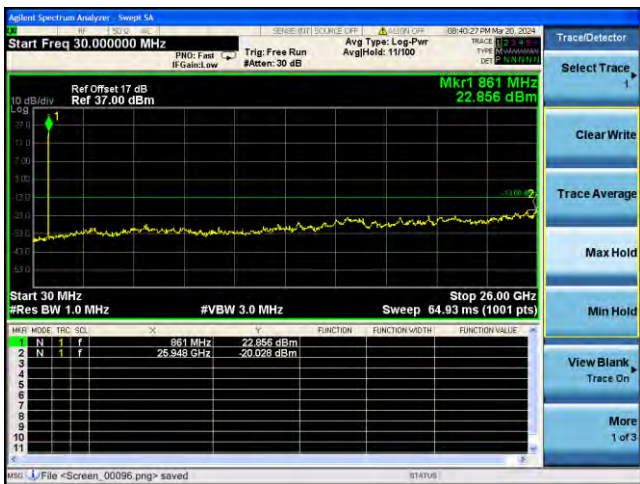

Highest channel

Test Mode: LTE Band 5 / 3MHz /1RB

Test Mode: LTE Band 5 / 3MHz /15RB

Lowest channel

Middle channel

Highest channel

Test Mode: LTE Band 5 / 5MHz / 1RB Test Mode: LTE Band 5 / 5MHz / 25RB

Lowest channel

Middle channel

Highest channel

Test Mode: LTE Band 5/ 10MHz /1RB Test Mode: LTE Band 5/ 10MHz /50RB

Lowest channel

Middle channel

Highest channel

Test Mode: LTE Band 7 / 5MHz /1RB Test Mode: LTE Band 7 / 5MHz /25RB

Lowest channel

Middle channel

Highest channel

Test Mode: LTE Band 7 / 10MHz /1RB

Test Mode: LTE Band 7 / 10MHz /50RB

Lowest channel

Middle channel

Highest channel

Test Mode: LTE Band 7 / 15MHz /1RB

Test Mode: LTE Band 7 / 15MHz /75RB

Lowest channel

Middle channel

Highest channel

Test Mode: LTE Band 7 / 20MHz /1RB Test Mode: LTE Band 7 / 20MHz /100RB

Lowest channel

Middle channel