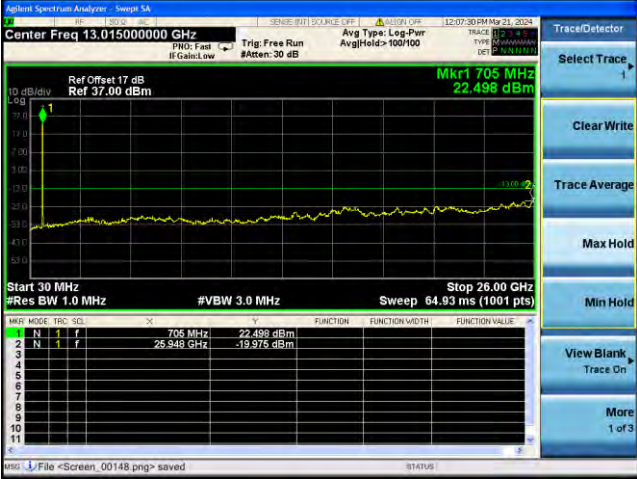

Lowest channel

Middle channel

Highest channel

Test Mode: LTE Band 12 / 5MHz / 1RB Test Mode: LTE Band 12 / 5MHz / 25RB

Lowest channel

Middle channel

Highest channel

Test Mode: LTE Band 12 / 10MHz /1RB

Test Mode: LTE Band 12 / 10MHz /50RB

Lowest channel

Middle channel

Highest channel

Test Mode: LTE Band 17 / 5MHz / 1RB Test Mode: LTE Band 17 / 5MHz / 25RB

Lowest channel

Middle channel

Highest channel

Test Mode: LTE Band 17 / 10MHz /1RB Test Mode: LTE Band 17 / 10MHz /50RB

Lowest channel

Middle channel

Highest channel

Test Mode: LTE Band 41 / 5MHz /1RB

Test Mode: LTE Band 41/ 5MHz /25RB

Lowest channel

Middle channel

Highest channel

Test Mode: LTE Band 41/ 10MHz /1RB Test Mode: LTE Band 41 / 10MHz /50RB

Lowest channel

Middle channel

Highest channel

Test Mode: LTE Band 41/ 15MHz /1RB Test Mode: LTE Band 41 / 15MHz /75RB