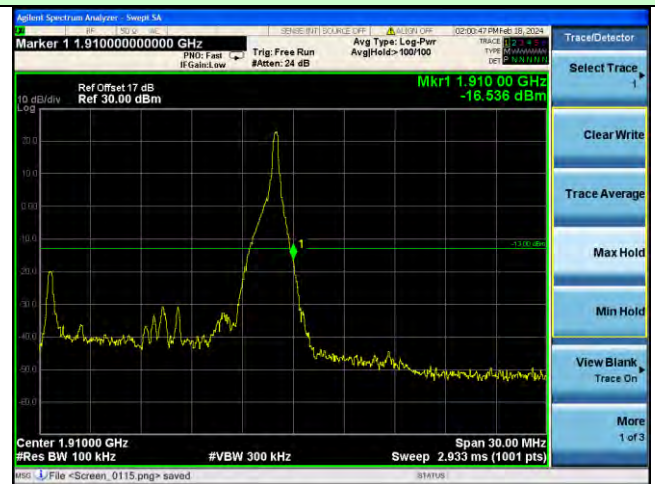

Highest channel

Test Mode: LTE Band 2 / 5MHz / 1RB / 16-QAM

Lowest channel

Highest channel

Test Mode: LTE Band 2 / 5MHz / 25RB / 16-QAM

Lowest channel

Highest channel

Test Mode: LTE Band 2 / 10MHz / 1RB / 16-QAM

Lowest channel

Highest channel

Test Mode: LTE Band 2 / 10MHz / 50RB / 16-QAM

Lowest channel

Highest channel

Test Mode: LTE Band 2 / 15MHz / 1RB / 16-QAM

Lowest channel

Highest channel

Test Mode: LTE Band 4 / 1.4MHz / 1RB / QPSK

Lowest channel

Highest channel

Test Mode: LTE Band 4 / 1.4MHz / 6RB / QPSK

Lowest channel

Highest channel

Test Mode: LTE Band 4 / 3MHz / 1RB / QPSK

Lowest channel

Highest channel

Test Mode: LTE Band 4 / 3MHz / 15RB / QPSK

Lowest channel

Highest channel

Test Mode: LTE Band 4 / 5MHz / 1RB / QPSK

Lowest channel

Highest channel

Test Mode: LTE Band 4 / 5MHz / 25RB / QPSK