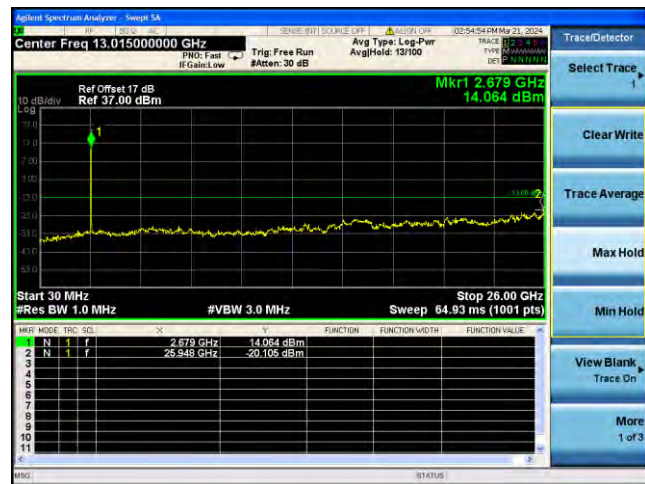

Test Mode: LTE Band 17 / 10MHz /1RB Test Mode: LTE Band 17 / 10MHz /50RB

Lowest channel

Middle channel

Highest channel

Test Mode: LTE Band 41 / 5MHz /1RB

Test Mode: LTE Band 41/ 5MHz /25RB

Lowest channel

Middle channel

Highest channel

Test Mode: LTE Band 41/ 10MHz /1RB Test Mode: LTE Band 41 / 10MHz /50RB

Lowest channel

Middle channel

Highest channel

Test Mode: LTE Band 41/ 15MHz /1RB Test Mode: LTE Band 41 / 15MHz /75RB

Lowest channel

Middle channel

Highest channel

Test Mode: LTE Band 41/ 20MHz /1RB Test Mode: LTE Band 41 / 20MHz /100RB

Lowest channel

Middle channel

Highest channel

Remark: All modes are tested, and only the worst data is reflected in the report.(1RB)

Band Edge

Test Mode: LTE Band 2 / 1.4MHz / 1RB / QPSK

Lowest channel

Highest channel

Test Mode: LTE Band 2 / 1.4MHz / 6RB / QPSK

Lowest channel

Highest channel

Test Mode: LTE Band 2 / 3MHz / 1RB / QPSK