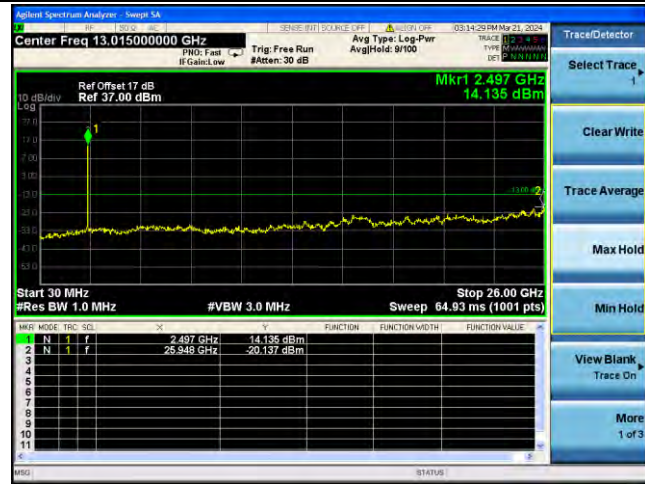

Test Mode: LTE Band 17 / 10MHz /1RB Test Mode: LTE Band 17 / 10MHz /50RB

Lowest channel

Middle channel

Highest channel

Test Mode: LTE Band 41 / 5MHz /1RB

Test Mode: LTE Band 41/ 5MHz /25RB

Lowest channel

Middle channel

Highest channel

Test Mode: LTE Band 41/ 10MHz /1RB Test Mode: LTE Band 41 / 10MHz /50RB

Lowest channel

Middle channel

Highest channel

Test Mode: LTE Band 41/ 15MHz /1RB Test Mode: LTE Band 41 / 15MHz /75RB

Lowest channel

Middle channel

Highest channel

Test Mode: LTE Band 41/ 20MHz /1RB Test Mode: LTE Band 41 / 20MHz /100RB

Lowest channel

Middle channel

Highest channel

Remark: All modes are tested, and only the worst data is reflected in the report.(1RB)

Band Edge

Test Mode: LTE Band 2 / 1.4MHz / 1RB / QPSK

Lowest channel

Highest channel

Test Mode: LTE Band 2 / 1.4MHz / 6RB / QPSK

Lowest channel

Highest channel

Test Mode: LTE Band 2 / 3MHz / 1RB / QPSK