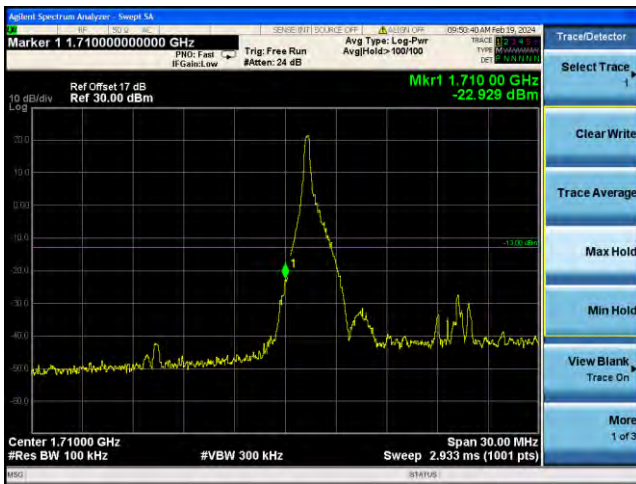

Lowest channel

Highest channel

Test Mode: LTE Band 4 / 10MHz / 1RB / QPSK

Lowest channel

Highest channel

Test Mode: LTE Band 4 / 10MHz / 50RB / QPSK

Lowest channel

Highest channel

Test Mode: LTE Band 4 / 15MHz / 1RB / QPSK

Lowest channel

Highest channel

Test Mode: LTE Band 4 / 15MHz / 75RB / QPSK

Lowest channel

Highest channel

Test Mode: LTE Band 4 / 20MHz / 1RB / QPSK

Lowest channel

Highest channel

Test Mode: LTE Band 4 / 20MHz / 100RB / QPSK

Lowest channel

Highest channel