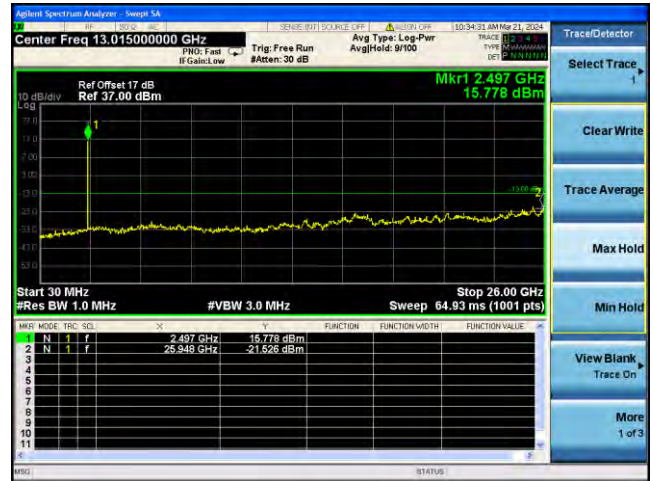

Highest channel

Test Mode: LTE Band 5 / 3MHz /1RB

Test Mode: LTE Band 5 / 3MHz /15RB

Lowest channel

Middle channel

Highest channel

Test Mode: LTE Band 5 / 5MHz / 1RB Test Mode: LTE Band 5 / 5MHz / 25RB

Lowest channel

Middle channel

Highest channel

Test Mode: LTE Band 5/ 10MHz /1RB Test Mode: LTE Band 5/ 10MHz /50RB

Lowest channel

Middle channel

Highest channel

Test Mode: LTE Band 7 / 5MHz /1RB Test Mode: LTE Band 7 / 5MHz /25RB

Lowest channel

Middle channel

Highest channel

Test Mode: LTE Band 7 / 10MHz /1RB

Test Mode: LTE Band 7 / 10MHz /50RB

Lowest channel

Middle channel

Highest channel

Test Mode: LTE Band 7 / 15MHz /1RB

Test Mode: LTE Band 7 / 15MHz /75RB

Lowest channel

Middle channel

Highest channel

Test Mode: LTE Band 7 / 20MHz /1RB Test Mode: LTE Band 7 / 20MHz /100RB

Lowest channel

Middle channel