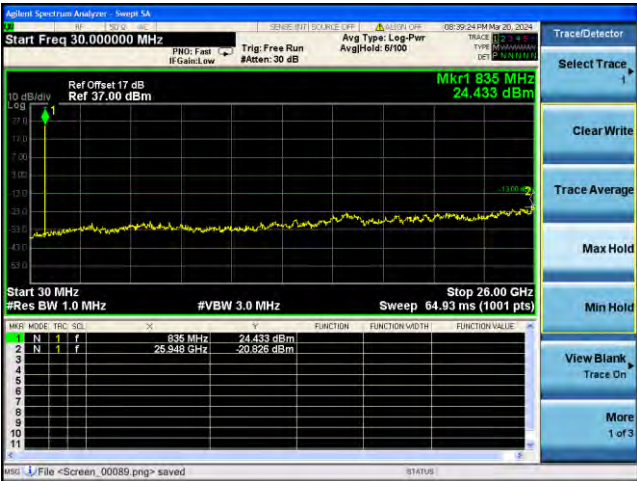

Test Mode: LTE Band 4 / 20MHz /1RB Test Mode: LTE Band 4 / 20MHz /100RB

Lowest channel

Middle channel

Highest channel

Test Mode: LTE Band 5 / 1.4MHz /1RB Test Mode: LTE Band 5 / 1.4MHz /6RB

Lowest channel

Middle channel

Highest channel

Test Mode: LTE Band 5 / 3MHz /1RB

Test Mode: LTE Band 5 / 3MHz /15RB

Lowest channel

Middle channel

Highest channel

Test Mode: LTE Band 5 / 5MHz / 1RB Test Mode: LTE Band 5 / 5MHz / 25RB

Lowest channel

Middle channel

Highest channel

Test Mode: LTE Band 5/ 10MHz /1RB Test Mode: LTE Band 5/ 10MHz /50RB

Lowest channel

Middle channel

Highest channel

Test Mode: LTE Band 7 / 5MHz /1RB Test Mode: LTE Band 7 / 5MHz /25RB

Lowest channel

Middle channel

Highest channel

Test Mode: LTE Band 7 / 10MHz /1RB

Test Mode: LTE Band 7 / 10MHz /50RB

Lowest channel

Middle channel

Highest channel