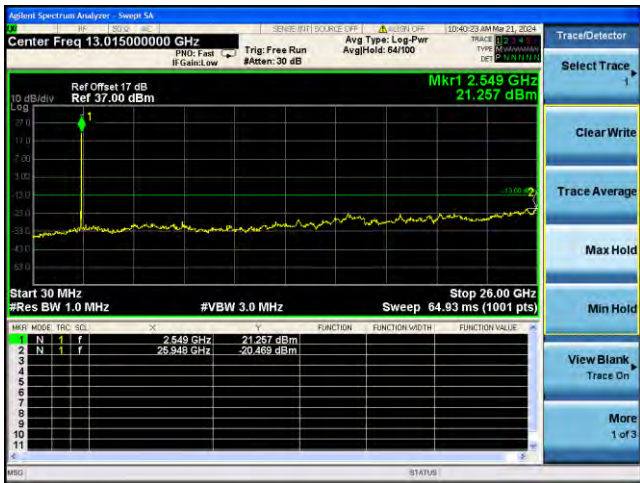

Lowest channel

Middle channel

Highest channel

Test Mode: LTE Band 7 / 10MHz /1RB

Test Mode: LTE Band 7 / 10MHz /50RB

Lowest channel

Middle channel

Highest channel

Test Mode: LTE Band 7 / 15MHz /1RB

Test Mode: LTE Band 7 / 15MHz /75RB

Lowest channel

Middle channel

Highest channel

Test Mode: LTE Band 7 / 20MHz /1RB Test Mode: LTE Band 7 / 20MHz /100RB

Lowest channel

Middle channel

Highest channel

Test Mode: LTE Band 12 / 1.4MHz /1RB Test Mode: LTE Band 12 / 1.4MHz /6RB

Lowest channel

Middle channel

Highest channel

Test Mode: LTE Band 12 / 3MHz / 1RB Test Mode: LTE Band 12 / 3MHz / 15RB

Lowest channel

Middle channel

Highest channel

Test Mode: LTE Band 12 / 5MHz / 1RB Test Mode: LTE Band 12 / 5MHz / 25RB

Lowest channel

Middle channel

Highest channel

Test Mode: LTE Band 12 / 10MHz /1RB