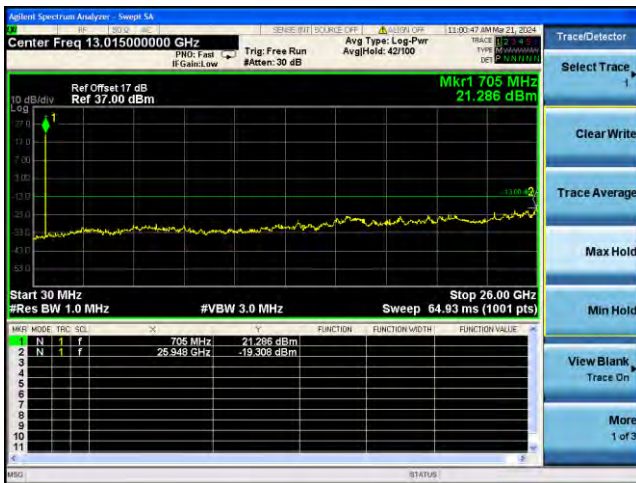

Test Mode: LTE Band 7 / 15MHz /1RB

Test Mode: LTE Band 7 / 15MHz /75RB

Lowest channel

Middle channel

Highest channel

Test Mode: LTE Band 7 / 20MHz /1RB Test Mode: LTE Band 7 / 20MHz /100RB

Lowest channel

Middle channel

Highest channel

Test Mode: LTE Band 12 / 1.4MHz /1RB Test Mode: LTE Band 12 / 1.4MHz /6RB

Lowest channel

Middle channel

Highest channel

Test Mode: LTE Band 12 / 3MHz / 1RB Test Mode: LTE Band 12 / 3MHz / 15RB

Lowest channel

Middle channel

Highest channel

Test Mode: LTE Band 12 / 5MHz / 1RB Test Mode: LTE Band 12 / 5MHz / 25RB

Lowest channel

Middle channel

Highest channel

Test Mode: LTE Band 12 / 10MHz /1RB

Test Mode: LTE Band 12 / 10MHz /50RB

Lowest channel

Middle channel

Highest channel

Test Mode: LTE Band 17 / 5MHz / 1RB Test Mode: LTE Band 17 / 5MHz / 25RB

Lowest channel

Middle channel

Highest channel