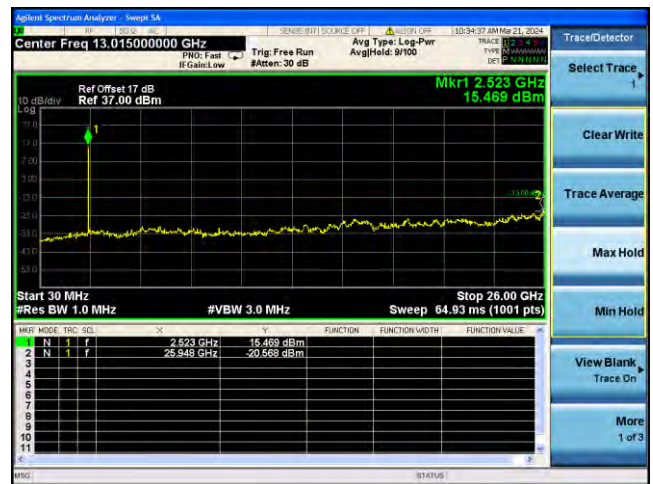

Highest channel

Test Mode: LTE Band 5 / 3MHz /1RB

Test Mode: LTE Band 5 / 3MHz /15RB

Lowest channel

Middle channel

Highest channel

Test Mode: LTE Band 5 / 5MHz / 1RB Test Mode: LTE Band 5 / 5MHz / 25RB

Lowest channel

Middle channel

Highest channel

Test Mode: LTE Band 5/ 10MHz /1RB Test Mode: LTE Band 5/ 10MHz /50RB

Lowest channel

Middle channel

Highest channel

Test Mode: LTE Band 7 / 5MHz /1RB Test Mode: LTE Band 7 / 5MHz /25RB

Lowest channel

Middle channel

Highest channel

Test Mode: LTE Band 7 / 10MHz /1RB

Test Mode: LTE Band 7 / 10MHz /50RB

Lowest channel

Middle channel

Highest channel

Test Mode: LTE Band 7 / 15MHz /1RB

Test Mode: LTE Band 7 / 15MHz /75RB

Lowest channel

Middle channel

Highest channel

Test Mode: LTE Band 7 / 20MHz /1RB Test Mode: LTE Band 7 / 20MHz /100RB

Lowest channel

Middle channel