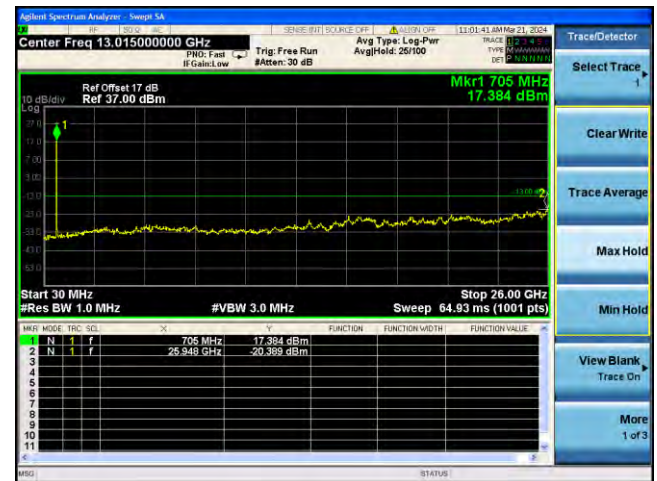

Test Mode: LTE Band 7 / 15MHz /1RB

Test Mode: LTE Band 7 / 15MHz /75RB

Lowest channel

Middle channel

Highest channel

Test Mode: LTE Band 7 / 20MHz /1RB Test Mode: LTE Band 7 / 20MHz /100RB

Lowest channel

Middle channel

Highest channel

Test Mode: LTE Band 12 / 1.4MHz /1RB Test Mode: LTE Band 12 / 1.4MHz /6RB

Lowest channel

Middle channel

Highest channel

Test Mode: LTE Band 12 / 3MHz / 1RB Test Mode: LTE Band 12 / 3MHz / 15RB

Lowest channel

Middle channel

Highest channel

Test Mode: LTE Band 12 / 5MHz / 1RB Test Mode: LTE Band 12 / 5MHz / 25RB

Lowest channel

Middle channel

Highest channel

Test Mode: LTE Band 12 / 10MHz /1RB

Test Mode: LTE Band 12 / 10MHz /50RB

Lowest channel

Middle channel

Highest channel

Test Mode: LTE Band 17 / 5MHz / 1RB Test Mode: LTE Band 17 / 5MHz / 25RB

Lowest channel

Middle channel

Highest channel