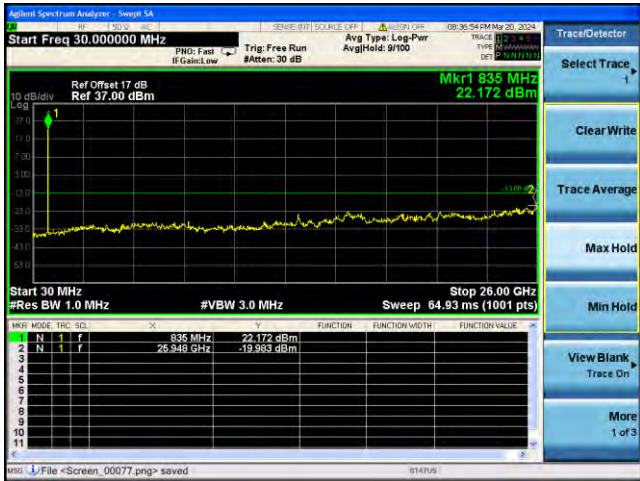

Test Mode: LTE Band 4 / 20MHz /1RB Test Mode: LTE Band 4 / 20MHz /100RB

Lowest channel

Middle channel

Highest channel

Test Mode: LTE Band 5 / 1.4MHz /1RB Test Mode: LTE Band 5 / 1.4MHz /6RB

Lowest channel

Middle channel

Highest channel

Test Mode: LTE Band 5 / 3MHz /1RB

Test Mode: LTE Band 5 / 3MHz /15RB

Lowest channel

Middle channel

Highest channel

Test Mode: LTE Band 5 / 5MHz / 1RB Test Mode: LTE Band 5 / 5MHz / 25RB

Lowest channel

Middle channel

Highest channel

Test Mode: LTE Band 5/ 10MHz /1RB Test Mode: LTE Band 5/ 10MHz /50RB

Lowest channel

Middle channel

Highest channel

Test Mode: LTE Band 7 / 5MHz /1RB Test Mode: LTE Band 7 / 5MHz /25RB