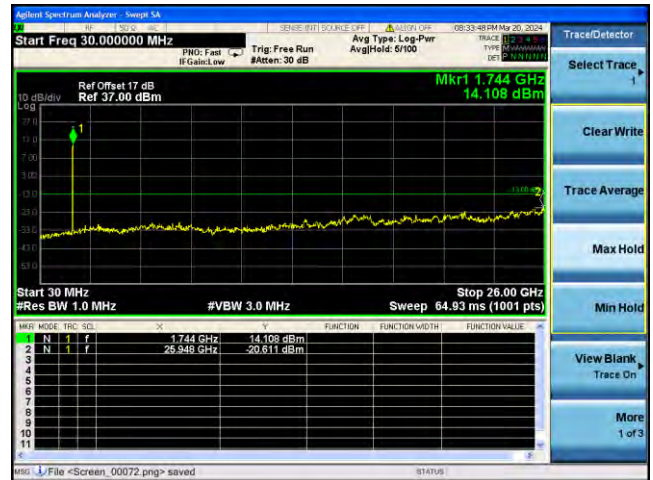

Test Mode: LTE Band 4 / 20MHz /1RB Test Mode: LTE Band 4 / 20MHz /100RB

Lowest channel

Middle channel

Highest channel

Test Mode: LTE Band 5 / 1.4MHz /1RB Test Mode: LTE Band 5 / 1.4MHz /6RB

Lowest channel

Middle channel

Highest channel

Test Mode: LTE Band 5 / 3MHz /1RB

Test Mode: LTE Band 5 / 3MHz /15RB

Lowest channel

Middle channel

Highest channel

Test Mode: LTE Band 5 / 5MHz / 1RB Test Mode: LTE Band 5 / 5MHz / 25RB

Lowest channel

Middle channel

Highest channel

Test Mode: LTE Band 5/ 10MHz /1RB Test Mode: LTE Band 5/ 10MHz /50RB

Lowest channel

Middle channel

Highest channel

Test Mode: LTE Band 7 / 5MHz /1RB Test Mode: LTE Band 7 / 5MHz /25RB