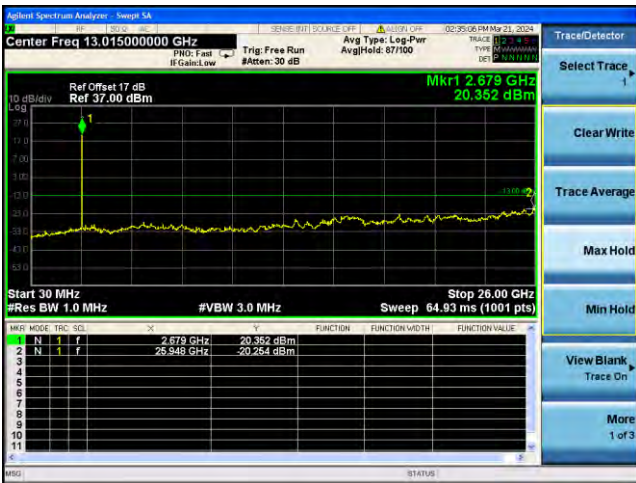

Test Mode: LTE Band 12 / 10MHz /50RB

Lowest channel

Middle channel

Highest channel

Test Mode: LTE Band 17 / 5MHz / 1RB Test Mode: LTE Band 17 / 5MHz / 25RB

Lowest channel

Middle channel

Highest channel

Test Mode: LTE Band 17 / 10MHz /1RB Test Mode: LTE Band 17 / 10MHz /50RB

Lowest channel

Middle channel

Highest channel

Test Mode: LTE Band 41 / 5MHz /1RB

Test Mode: LTE Band 41/ 5MHz /25RB

Lowest channel

Middle channel

Highest channel

Test Mode: LTE Band 41/ 10MHz /1RB Test Mode: LTE Band 41 / 10MHz /50RB

Lowest channel

Middle channel

Highest channel

Test Mode: LTE Band 41/ 15MHz /1RB Test Mode: LTE Band 41 / 15MHz /75RB

Lowest channel

Middle channel

Highest channel

Test Mode: LTE Band 41/ 20MHz /1RB Test Mode: LTE Band 41 / 20MHz /100RB

Lowest channel

Middle channel

Highest channel

Remark: All modes are tested, and only the worst data is reflected in the report.(1RB)