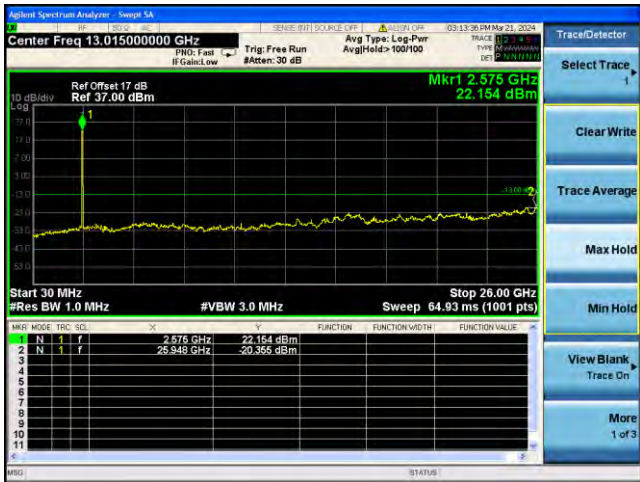

Test Mode: LTE Band 17 / 10MHz /1RB Test Mode: LTE Band 17 / 10MHz /50RB

Lowest channel

Middle channel

Highest channel

Test Mode: LTE Band 41 / 5MHz /1RB

Test Mode: LTE Band 41/ 5MHz /25RB

Lowest channel

Middle channel

Highest channel

Test Mode: LTE Band 41/ 10MHz /1RB Test Mode: LTE Band 41 / 10MHz /50RB

Lowest channel

Middle channel

Highest channel

Test Mode: LTE Band 41/ 15MHz /1RB Test Mode: LTE Band 41 / 15MHz /75RB

Lowest channel

Middle channel

Highest channel

Test Mode: LTE Band 41/ 20MHz /1RB Test Mode: LTE Band 41 / 20MHz /100RB

Lowest channel

Middle channel

Highest channel

Remark: All modes are tested, and only the worst data is reflected in the report.(1RB)

Band Edge

Test Mode: LTE Band 2 / 1.4MHz / 1RB / QPSK

Lowest channel

Highest channel

Test Mode: LTE Band 2 / 1.4MHz / 6RB / QPSK

Lowest channel

Highest channel

Test Mode: LTE Band 2 / 3MHz / 1RB / QPSK