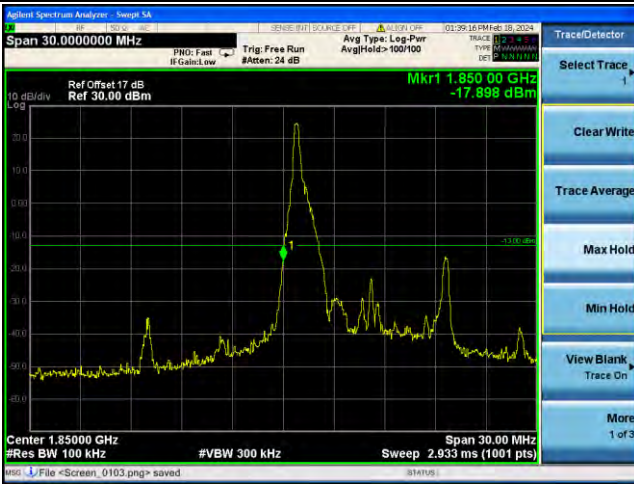

Test Mode: LTE Band 2 / 1.4MHz / 6RB / 16-QAM

Lowest channel

Highest channel

Test Mode: LTE Band 2 / 3MHz / 1RB / 16-QAM

Lowest channel

Highest channel

Test Mode: LTE Band 2 / 3MHz / 15RB / 16-QAM

Lowest channel

Highest channel

Test Mode: LTE Band 2 / 5MHz / 1RB / 16-QAM

Lowest channel

Highest channel

Test Mode: LTE Band 2 / 5MHz / 25RB / 16-QAM

Lowest channel

Highest channel

Test Mode: LTE Band 2 / 10MHz / 1RB / 16-QAM

Lowest channel

Highest channel

Test Mode: LTE Band 2 / 10MHz / 50RB / 16-QAM

Lowest channel

Highest channel

Test Mode: LTE Band 2 / 15MHz / 1RB / 16-QAM

Lowest channel

Highest channel

Test Mode: LTE Band 4 / 1.4MHz / 1RB / QPSK

Lowest channel

Highest channel

Test Mode: LTE Band 4 / 1.4MHz / 6RB / QPSK

Lowest channel

Highest channel

Test Mode: LTE Band 4 / 3MHz / 1RB / QPSK

Lowest channel