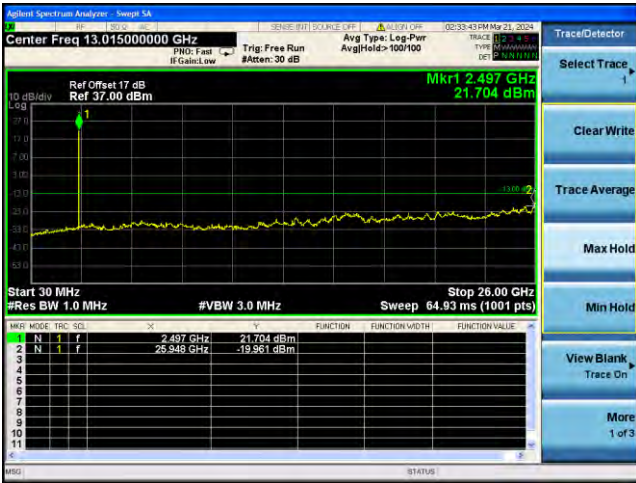

Test Mode: LTE Band 12 / 10MHz /50RB

Lowest channel

Middle channel

Highest channel

Test Mode: LTE Band 17 / 5MHz / 1RB Test Mode: LTE Band 17 / 5MHz / 25RB

Lowest channel

Middle channel

Highest channel

Test Mode: LTE Band 17 / 10MHz /1RB Test Mode: LTE Band 17 / 10MHz /50RB

Lowest channel

Middle channel

Highest channel

Test Mode: LTE Band 41 / 5MHz /1RB

Test Mode: LTE Band 41/ 5MHz /25RB

Lowest channel

Middle channel

Highest channel

Test Mode: LTE Band 41/ 10MHz /1RB Test Mode: LTE Band 41 / 10MHz /50RB

Lowest channel

Middle channel

Highest channel

Test Mode: LTE Band 41/ 15MHz /1RB Test Mode: LTE Band 41 / 15MHz /75RB

Lowest channel

Middle channel

Highest channel

Test Mode: LTE Band 41/ 20MHz /1RB Test Mode: LTE Band 41 / 20MHz /100RB

Lowest channel

Middle channel

Highest channel

Remark: All modes are tested, and only the worst data is reflected in the report.(1RB)