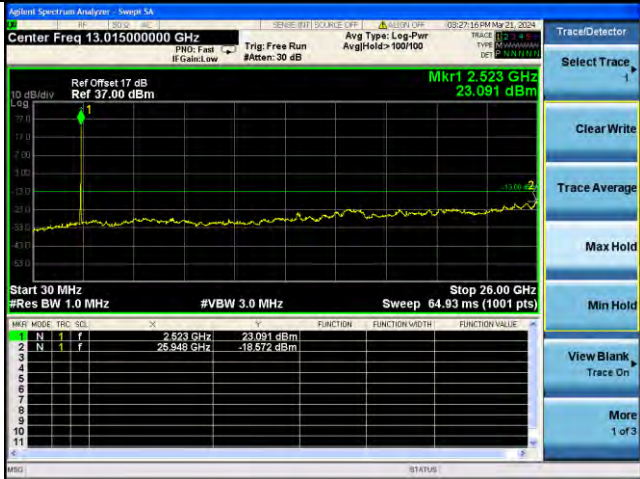

Highest channel

Test Mode: LTE Band 41/ 10MHz /1RB Test Mode: LTE Band 41 / 10MHz /50RB

Lowest channel

Middle channel

Highest channel

Test Mode: LTE Band 41/ 15MHz /1RB Test Mode: LTE Band 41 / 15MHz /75RB

Lowest channel

Middle channel

Highest channel

Test Mode: LTE Band 41/ 20MHz /1RB Test Mode: LTE Band 41 / 20MHz /100RB

Lowest channel

Middle channel

Highest channel

Remark: All modes are tested, and only the worst data is reflected in the report.(1RB)

Band Edge

Test Mode: LTE Band 2 / 1.4MHz / 1RB / QPSK

Lowest channel

Highest channel

Test Mode: LTE Band 2 / 1.4MHz / 6RB / QPSK

Lowest channel

Highest channel

Test Mode: LTE Band 2 / 3MHz / 1RB / QPSK

Lowest channel

Highest channel

Test Mode: LTE Band 2 / 3MHz / 15RB / QPSK

Lowest channel

Highest channel

Test Mode: LTE Band 2 / 5MHz / 1RB / QPSK

Lowest channel

Highest channel