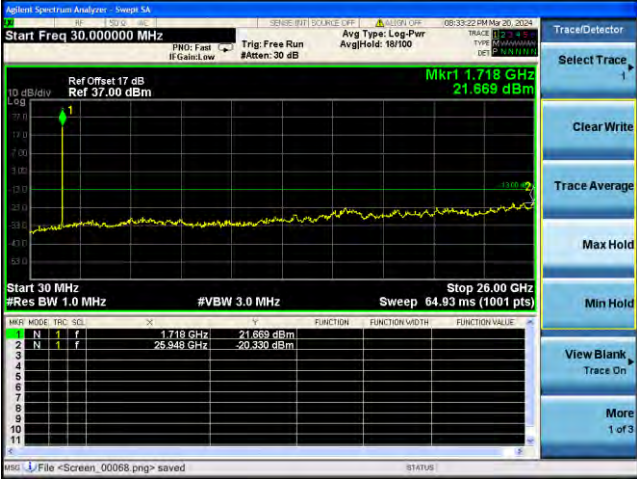

Test Mode: LTE Band 4 / 20MHz /1RB Test Mode: LTE Band 4 / 20MHz /100RB

Lowest channel

Middle channel

Highest channel

Test Mode: LTE Band 5 / 1.4MHz /1RB Test Mode: LTE Band 5 / 1.4MHz /6RB

Lowest channel

Middle channel

Highest channel

Test Mode: LTE Band 5 / 3MHz /1RB

Test Mode: LTE Band 5 / 3MHz /15RB

Lowest channel

Middle channel

Highest channel

Test Mode: LTE Band 5 / 5MHz / 1RB Test Mode: LTE Band 5 / 5MHz / 25RB

Lowest channel

Middle channel

Highest channel

Test Mode: LTE Band 5/ 10MHz /1RB Test Mode: LTE Band 5/ 10MHz /50RB

Lowest channel

Middle channel

Highest channel

Test Mode: LTE Band 7 / 5MHz /1RB Test Mode: LTE Band 7 / 5MHz /25RB