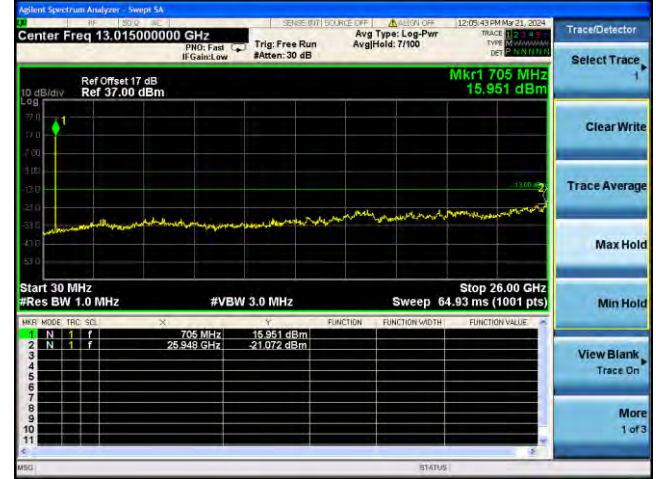

Highest channel

Test Mode: LTE Band 12 / 1.4MHz /1RB Test Mode: LTE Band 12 / 1.4MHz /6RB

Lowest channel

Middle channel

Highest channel

Test Mode: LTE Band 12 / 3MHz / 1RB Test Mode: LTE Band 12 / 3MHz / 15RB

Lowest channel

Middle channel

Highest channel

Test Mode: LTE Band 12 / 5MHz / 1RB Test Mode: LTE Band 12 / 5MHz / 25RB

Lowest channel

Middle channel

Highest channel

Test Mode: LTE Band 12 / 10MHz /1RB

Test Mode: LTE Band 12 / 10MHz /50RB

Lowest channel

Middle channel

Highest channel

Test Mode: LTE Band 17 / 5MHz / 1RB Test Mode: LTE Band 17 / 5MHz / 25RB

Lowest channel

Middle channel

Highest channel

Test Mode: LTE Band 17 / 10MHz /1RB Test Mode: LTE Band 17 / 10MHz /50RB

Lowest channel

Middle channel

Highest channel

Test Mode: LTE Band 41 / 5MHz /1RB

Test Mode: LTE Band 41/ 5MHz /25RB

Lowest channel

Middle channel