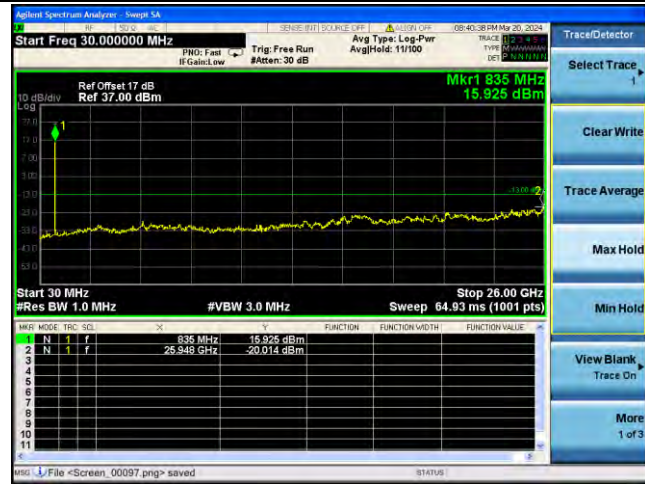

Test Mode: LTE Band 4 / 20MHz /1RB Test Mode: LTE Band 4 / 20MHz /100RB

Lowest channel

Middle channel

Highest channel

Test Mode: LTE Band 5 / 1.4MHz /1RB Test Mode: LTE Band 5 / 1.4MHz /6RB

Lowest channel

Middle channel

Highest channel

Test Mode: LTE Band 5 / 3MHz /1RB

Test Mode: LTE Band 5 / 3MHz /15RB

Lowest channel

Middle channel

Highest channel

Test Mode: LTE Band 5 / 5MHz / 1RB Test Mode: LTE Band 5 / 5MHz / 25RB

Lowest channel

Middle channel

Highest channel

Test Mode: LTE Band 5/ 10MHz /1RB Test Mode: LTE Band 5/ 10MHz /50RB

Lowest channel

Middle channel

Highest channel

Test Mode: LTE Band 7 / 5MHz /1RB Test Mode: LTE Band 7 / 5MHz /25RB

Lowest channel

Middle channel

Highest channel

Test Mode: LTE Band 7 / 10MHz /1RB

Test Mode: LTE Band 7 / 10MHz /50RB

Lowest channel

Middle channel

Highest channel