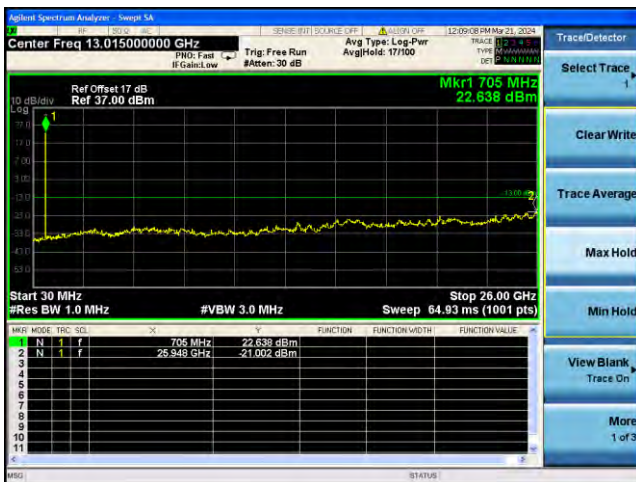

Lowest channel

Middle channel

Highest channel

Test Mode: LTE Band 12 / 5MHz / 1RB Test Mode: LTE Band 12 / 5MHz / 25RB

Lowest channel

Middle channel

Highest channel

Test Mode: LTE Band 12 / 10MHz /1RB

Test Mode: LTE Band 12 / 10MHz /50RB

Lowest channel

Middle channel

Highest channel

Test Mode: LTE Band 17 / 5MHz / 1RB Test Mode: LTE Band 17 / 5MHz / 25RB

Lowest channel

Middle channel

Highest channel

Test Mode: LTE Band 17 / 10MHz /1RB Test Mode: LTE Band 17 / 10MHz /50RB

Lowest channel

Middle channel

Highest channel

Test Mode: LTE Band 41 / 5MHz /1RB

Test Mode: LTE Band 41/ 5MHz /25RB

Lowest channel

Middle channel

Highest channel

Test Mode: LTE Band 41/ 10MHz /1RB Test Mode: LTE Band 41 / 10MHz /50RB

Lowest channel

Middle channel

Highest channel

Test Mode: LTE Band 41/ 15MHz /1RB Test Mode: LTE Band 41 / 15MHz /75RB