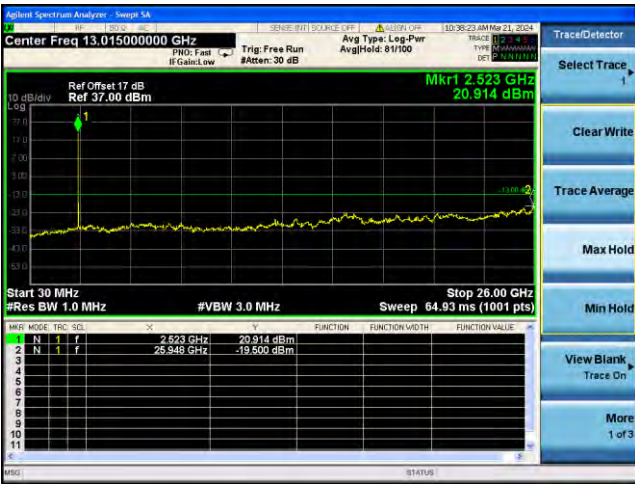

Middle channel

Highest channel

Test Mode: LTE Band 5/ 10MHz /1RB Test Mode: LTE Band 5/ 10MHz /50RB

Lowest channel

Middle channel

Highest channel

Test Mode: LTE Band 7 / 5MHz /1RB Test Mode: LTE Band 7 / 5MHz /25RB

Lowest channel

Middle channel

Highest channel

Test Mode: LTE Band 7 / 10MHz /1RB

Test Mode: LTE Band 7 / 10MHz /50RB

Lowest channel

Middle channel

Highest channel

Test Mode: LTE Band 7 / 15MHz /1RB

Test Mode: LTE Band 7 / 15MHz /75RB

Lowest channel

Middle channel

Highest channel

Test Mode: LTE Band 7 / 20MHz /1RB Test Mode: LTE Band 7 / 20MHz /100RB

Lowest channel

Middle channel

Highest channel

Test Mode: LTE Band 12 / 1.4MHz /1RB Test Mode: LTE Band 12 / 1.4MHz /6RB

Lowest channel

Middle channel

Highest channel

Test Mode: LTE Band 12 / 3MHz / 1RB Test Mode: LTE Band 12 / 3MHz / 15RB