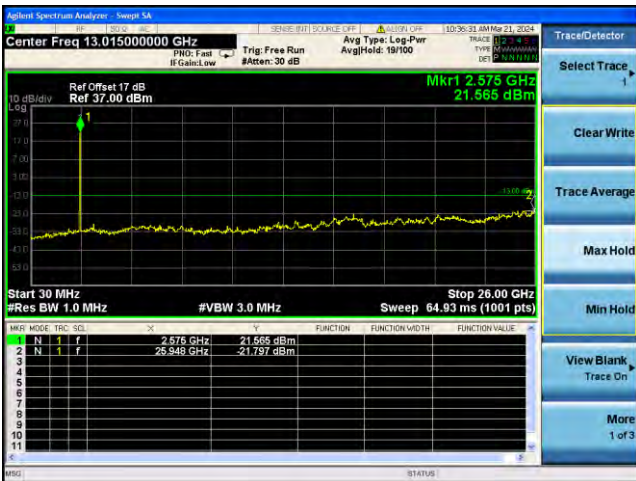

Middle channel

Highest channel

Test Mode: LTE Band 5/ 10MHz /1RB Test Mode: LTE Band 5/ 10MHz /50RB

Lowest channel

Middle channel

Highest channel

Test Mode: LTE Band 7 / 5MHz /1RB Test Mode: LTE Band 7 / 5MHz /25RB

Lowest channel

Middle channel

Highest channel

Test Mode: LTE Band 7 / 10MHz /1RB

Test Mode: LTE Band 7 / 10MHz /50RB

Lowest channel

Middle channel

Highest channel

Test Mode: LTE Band 7 / 15MHz /1RB

Test Mode: LTE Band 7 / 15MHz /75RB

Lowest channel

Middle channel

Highest channel

Test Mode: LTE Band 7 / 20MHz /1RB Test Mode: LTE Band 7 / 20MHz /100RB

Lowest channel

Middle channel

Highest channel

Test Mode: LTE Band 12 / 1.4MHz /1RB Test Mode: LTE Band 12 / 1.4MHz /6RB

Lowest channel

Middle channel

Highest channel

Test Mode: LTE Band 12 / 3MHz / 1RB Test Mode: LTE Band 12 / 3MHz / 15RB