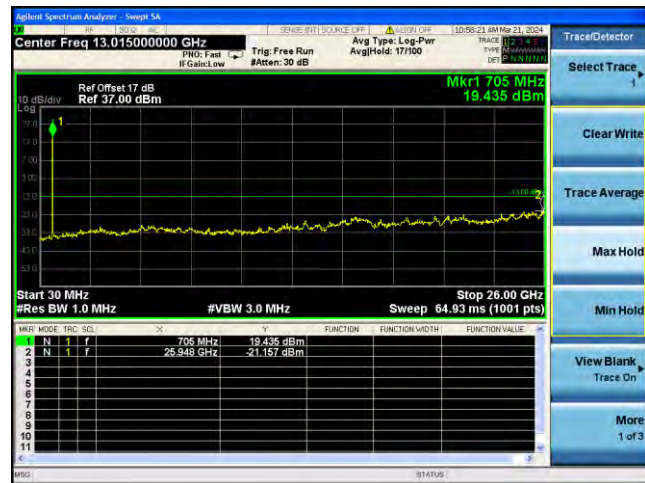

Test Mode: LTE Band 7 / 15MHz /1RB

Test Mode: LTE Band 7 / 15MHz /75RB

Lowest channel

Middle channel

Highest channel

Test Mode: LTE Band 7 / 20MHz /1RB Test Mode: LTE Band 7 / 20MHz /100RB

Lowest channel

Middle channel

Highest channel

Test Mode: LTE Band 12 / 1.4MHz /1RB Test Mode: LTE Band 12 / 1.4MHz /6RB

Lowest channel

Middle channel

Highest channel

Test Mode: LTE Band 12 / 3MHz / 1RB Test Mode: LTE Band 12 / 3MHz / 15RB

Lowest channel

Middle channel

Highest channel

Test Mode: LTE Band 12 / 5MHz / 1RB Test Mode: LTE Band 12 / 5MHz / 25RB

Lowest channel

Middle channel

Highest channel

Test Mode: LTE Band 12 / 10MHz /1RB

Test Mode: LTE Band 12 / 10MHz /50RB

Lowest channel

Middle channel

Highest channel

Test Mode: LTE Band 17 / 5MHz / 1RB Test Mode: LTE Band 17 / 5MHz / 25RB

Lowest channel

Middle channel

Highest channel