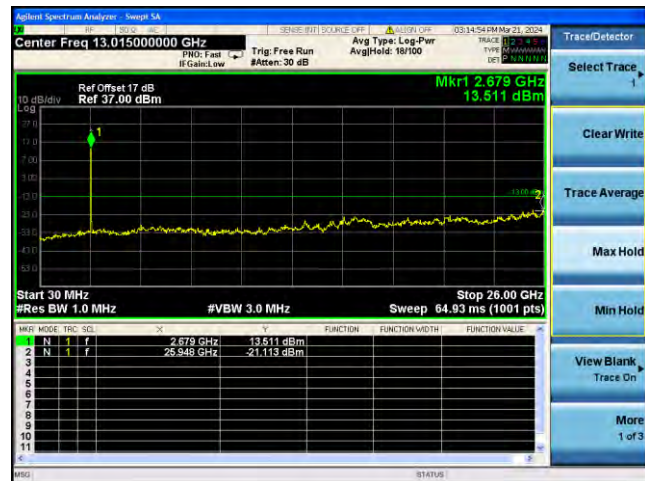

Test Mode: LTE Band 17 / 10MHz /1RB Test Mode: LTE Band 17 / 10MHz /50RB

Lowest channel

Middle channel

Highest channel

Test Mode: LTE Band 41 / 5MHz /1RB

Test Mode: LTE Band 41/ 5MHz /25RB

Lowest channel

Middle channel

Highest channel

Test Mode: LTE Band 41/ 10MHz /1RB Test Mode: LTE Band 41 / 10MHz /50RB

Lowest channel

Middle channel

Highest channel

Test Mode: LTE Band 41/ 15MHz /1RB Test Mode: LTE Band 41 / 15MHz /75RB

Lowest channel

Middle channel

Highest channel

Test Mode: LTE Band 41/ 20MHz /1RB Test Mode: LTE Band 41 / 20MHz /100RB

Lowest channel

Middle channel

Highest channel

Remark: All modes are tested, and only the worst data is reflected in the report.(1RB)

Band Edge

Test Mode: LTE Band 2 / 1.4MHz / 1RB / QPSK

Lowest channel

Highest channel

Test Mode: LTE Band 2 / 1.4MHz / 6RB / QPSK

Lowest channel

Highest channel

Test Mode: LTE Band 2 / 3MHz / 1RB / QPSK