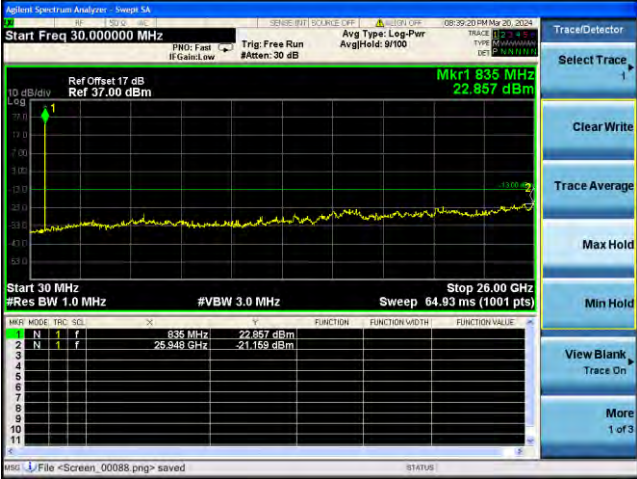

Test Mode: LTE Band 4 / 20MHz /1RB Test Mode: LTE Band 4 / 20MHz /100RB

Lowest channel

Middle channel

Highest channel

Test Mode: LTE Band 5 / 1.4MHz /1RB Test Mode: LTE Band 5 / 1.4MHz /6RB

Lowest channel

Middle channel

Highest channel

Test Mode: LTE Band 5 / 3MHz /1RB

Test Mode: LTE Band 5 / 3MHz /15RB

Lowest channel

Middle channel

Highest channel

Test Mode: LTE Band 5 / 5MHz / 1RB Test Mode: LTE Band 5 / 5MHz / 25RB

Lowest channel

Middle channel

Highest channel

Test Mode: LTE Band 5/ 10MHz /1RB Test Mode: LTE Band 5/ 10MHz /50RB

Lowest channel

Middle channel

Highest channel

Test Mode: LTE Band 7 / 5MHz /1RB Test Mode: LTE Band 7 / 5MHz /25RB

Lowest channel

Middle channel

Highest channel

Test Mode: LTE Band 7 / 10MHz /1RB

Test Mode: LTE Band 7 / 10MHz /50RB

Lowest channel

Middle channel

Highest channel