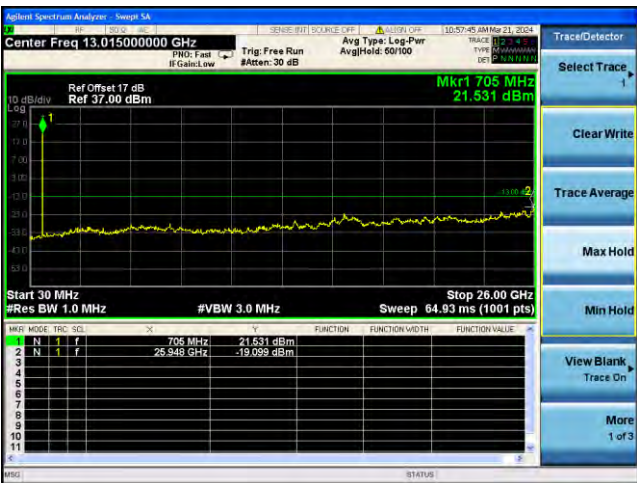

Test Mode: LTE Band 7 / 15MHz /1RB

Test Mode: LTE Band 7 / 15MHz /75RB

Lowest channel

Middle channel

Highest channel

Test Mode: LTE Band 7 / 20MHz /1RB Test Mode: LTE Band 7 / 20MHz /100RB

Lowest channel

Middle channel

Highest channel

Test Mode: LTE Band 12 / 1.4MHz /1RB Test Mode: LTE Band 12 / 1.4MHz /6RB

Lowest channel

Middle channel

Highest channel

Test Mode: LTE Band 12 / 3MHz / 1RB Test Mode: LTE Band 12 / 3MHz / 15RB

Lowest channel

Middle channel

Highest channel

Test Mode: LTE Band 12 / 5MHz / 1RB Test Mode: LTE Band 12 / 5MHz / 25RB

Lowest channel

Middle channel

Highest channel

Test Mode: LTE Band 12 / 10MHz /1RB

Test Mode: LTE Band 12 / 10MHz /50RB

Lowest channel

Middle channel

Highest channel

Test Mode: LTE Band 17 / 5MHz / 1RB Test Mode: LTE Band 17 / 5MHz / 25RB

Lowest channel

Middle channel

Highest channel