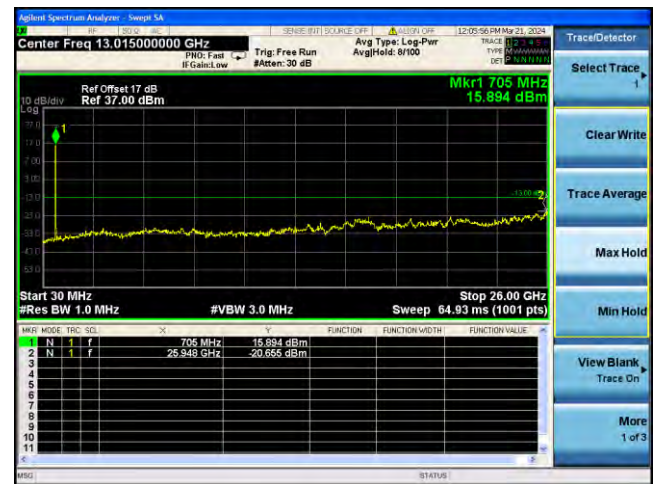

Highest channel

Test Mode: LTE Band 12 / 1.4MHz /1RB Test Mode: LTE Band 12 / 1.4MHz /6RB

Lowest channel

Middle channel

Highest channel

Test Mode: LTE Band 12 / 3MHz / 1RB Test Mode: LTE Band 12 / 3MHz / 15RB

Lowest channel

Middle channel

Highest channel

Test Mode: LTE Band 12 / 5MHz / 1RB Test Mode: LTE Band 12 / 5MHz / 25RB

Lowest channel

Middle channel

Highest channel

Test Mode: LTE Band 12 / 10MHz /1RB

Test Mode: LTE Band 12 / 10MHz /50RB

Lowest channel

Middle channel

Highest channel

Test Mode: LTE Band 17 / 5MHz / 1RB Test Mode: LTE Band 17 / 5MHz / 25RB

Lowest channel

Middle channel

Highest channel

Test Mode: LTE Band 17 / 10MHz /1RB Test Mode: LTE Band 17 / 10MHz /50RB

Lowest channel

Middle channel

Highest channel

Test Mode: LTE Band 41 / 5MHz /1RB

Test Mode: LTE Band 41/ 5MHz /25RB

Lowest channel

Middle channel