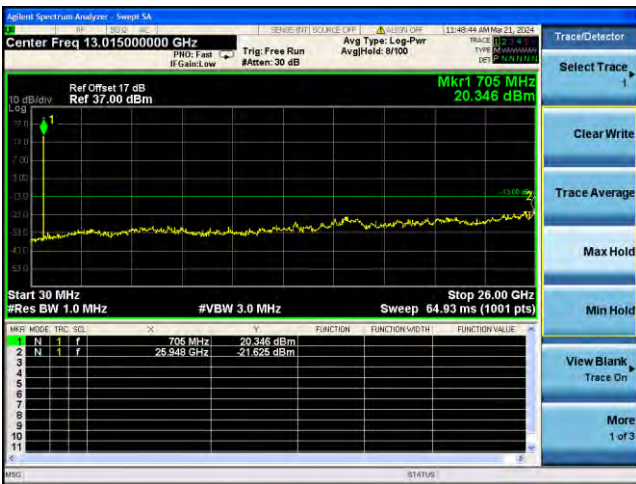

Highest channel

Test Mode: LTE Band 12 / 1.4MHz /1RB Test Mode: LTE Band 12 / 1.4MHz /6RB

Lowest channel

Middle channel

Highest channel

Test Mode: LTE Band 12 / 3MHz / 1RB Test Mode: LTE Band 12 / 3MHz / 15RB

Lowest channel

Middle channel

Highest channel

Test Mode: LTE Band 12 / 5MHz / 1RB Test Mode: LTE Band 12 / 5MHz / 25RB

Lowest channel

Middle channel

Highest channel

Test Mode: LTE Band 12 / 10MHz /1RB

Test Mode: LTE Band 12 / 10MHz /50RB

Lowest channel

Middle channel

Highest channel

Test Mode: LTE Band 17 / 5MHz / 1RB Test Mode: LTE Band 17 / 5MHz / 25RB

Lowest channel

Middle channel

Highest channel

Test Mode: LTE Band 17 / 10MHz /1RB Test Mode: LTE Band 17 / 10MHz /50RB

Lowest channel

Middle channel

Highest channel

Test Mode: LTE Band 41 / 5MHz /1RB

Test Mode: LTE Band 41/ 5MHz /25RB

Lowest channel

Middle channel