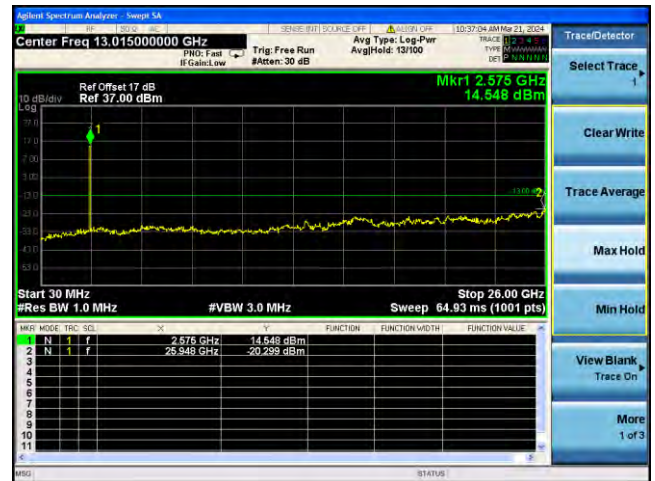

Middle channel

Highest channel

Test Mode: LTE Band 5/ 10MHz /1RB Test Mode: LTE Band 5/ 10MHz /50RB

Lowest channel

Middle channel

Highest channel

Test Mode: LTE Band 7 / 5MHz /1RB Test Mode: LTE Band 7 / 5MHz /25RB

Lowest channel

Middle channel

Highest channel

Test Mode: LTE Band 7 / 10MHz /1RB

Test Mode: LTE Band 7 / 10MHz /50RB

Lowest channel

Middle channel

Highest channel

Test Mode: LTE Band 7 / 15MHz /1RB

Test Mode: LTE Band 7 / 15MHz /75RB

Lowest channel

Middle channel

Highest channel

Test Mode: LTE Band 7 / 20MHz /1RB Test Mode: LTE Band 7 / 20MHz /100RB

Lowest channel

Middle channel

Highest channel

Test Mode: LTE Band 12 / 1.4MHz /1RB Test Mode: LTE Band 12 / 1.4MHz /6RB

Lowest channel

Middle channel

Highest channel

Test Mode: LTE Band 12 / 3MHz / 1RB Test Mode: LTE Band 12 / 3MHz / 15RB