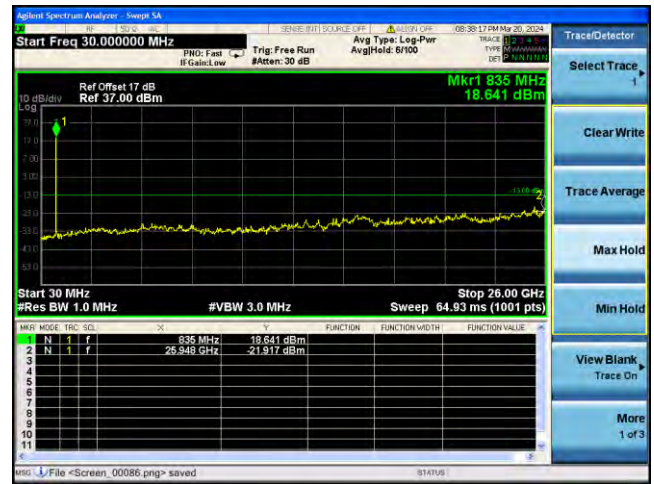

Test Mode: LTE Band 4 / 20MHz /1RB Test Mode: LTE Band 4 / 20MHz /100RB

Lowest channel

Middle channel

Highest channel

Test Mode: LTE Band 5 / 1.4MHz /1RB Test Mode: LTE Band 5 / 1.4MHz /6RB

Lowest channel

Middle channel

Highest channel

Test Mode: LTE Band 5 / 3MHz /1RB

Test Mode: LTE Band 5 / 3MHz /15RB

Lowest channel

Middle channel

Highest channel

Test Mode: LTE Band 5 / 5MHz / 1RB Test Mode: LTE Band 5 / 5MHz / 25RB

Lowest channel

Middle channel

Highest channel

Test Mode: LTE Band 5/ 10MHz /1RB Test Mode: LTE Band 5/ 10MHz /50RB

Lowest channel

Middle channel

Highest channel

Test Mode: LTE Band 7 / 5MHz /1RB Test Mode: LTE Band 7 / 5MHz /25RB