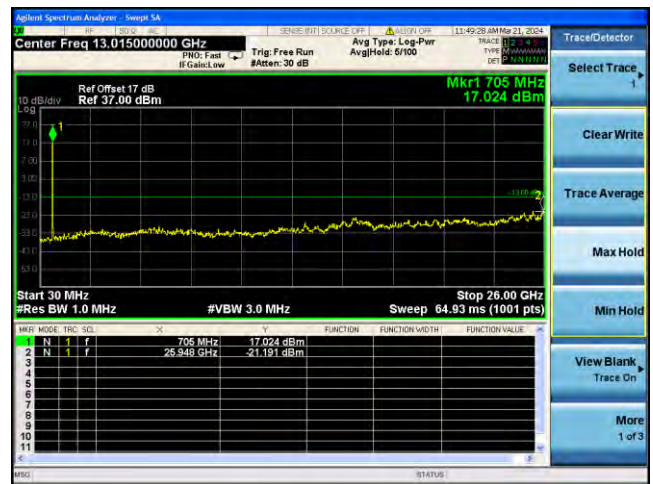

Highest channel

Test Mode: LTE Band 12 / 1.4MHz /1RB Test Mode: LTE Band 12 / 1.4MHz /6RB

Lowest channel

Middle channel

Highest channel

Test Mode: LTE Band 12 / 3MHz / 1RB Test Mode: LTE Band 12 / 3MHz / 15RB

Lowest channel

Middle channel

Highest channel

Test Mode: LTE Band 12 / 5MHz / 1RB Test Mode: LTE Band 12 / 5MHz / 25RB

Lowest channel

Middle channel

Highest channel

Test Mode: LTE Band 12 / 10MHz /1RB

Test Mode: LTE Band 12 / 10MHz /50RB

Lowest channel

Middle channel

Highest channel

Test Mode: LTE Band 17 / 5MHz / 1RB Test Mode: LTE Band 17 / 5MHz / 25RB

Lowest channel

Middle channel

Highest channel

Test Mode: LTE Band 17 / 10MHz /1RB Test Mode: LTE Band 17 / 10MHz /50RB

Lowest channel

Middle channel

Highest channel

Test Mode: LTE Band 41 / 5MHz /1RB

Test Mode: LTE Band 41/ 5MHz /25RB

Lowest channel

Middle channel