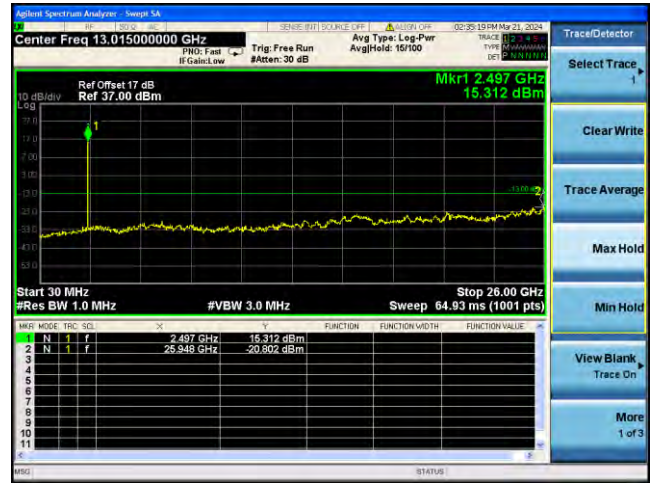

Test Mode: LTE Band 12 / 10MHz /50RB

Lowest channel

Middle channel

Highest channel

Test Mode: LTE Band 17 / 5MHz / 1RB Test Mode: LTE Band 17 / 5MHz / 25RB

Lowest channel

Middle channel

Highest channel

Test Mode: LTE Band 17 / 10MHz /1RB Test Mode: LTE Band 17 / 10MHz /50RB

Lowest channel

Middle channel

Highest channel

Test Mode: LTE Band 41 / 5MHz /1RB

Test Mode: LTE Band 41/ 5MHz /25RB

Lowest channel

Middle channel

Highest channel

Test Mode: LTE Band 41/ 10MHz /1RB Test Mode: LTE Band 41 / 10MHz /50RB

Lowest channel

Middle channel

Highest channel

Test Mode: LTE Band 41/ 15MHz /1RB Test Mode: LTE Band 41 / 15MHz /75RB

Lowest channel

Middle channel

Highest channel

Test Mode: LTE Band 41/ 20MHz /1RB Test Mode: LTE Band 41 / 20MHz /100RB

Lowest channel

Middle channel

Highest channel

Remark: All modes are tested, and only the worst data is reflected in the report.(1RB)