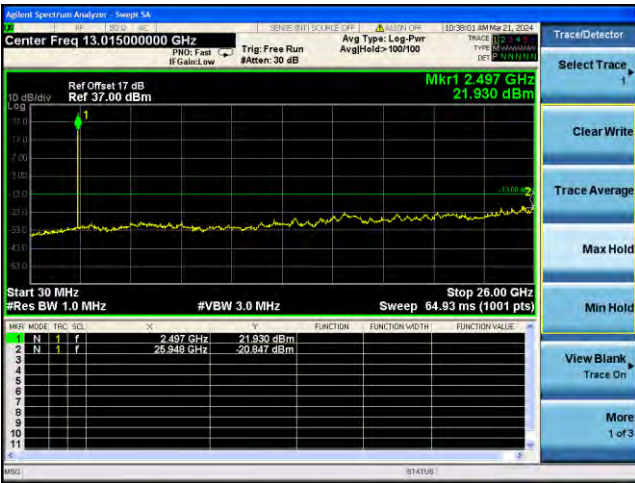

Middle channel

Highest channel

Test Mode: LTE Band 5/ 10MHz /1RB Test Mode: LTE Band 5/ 10MHz /50RB

Lowest channel

Middle channel

Highest channel

Test Mode: LTE Band 7 / 5MHz /1RB Test Mode: LTE Band 7 / 5MHz /25RB

Lowest channel

Middle channel

Highest channel

Test Mode: LTE Band 7 / 10MHz /1RB

Test Mode: LTE Band 7 / 10MHz /50RB

Lowest channel

Middle channel

Highest channel

Test Mode: LTE Band 7 / 15MHz /1RB

Test Mode: LTE Band 7 / 15MHz /75RB

Lowest channel

Middle channel

Highest channel

Test Mode: LTE Band 7 / 20MHz /1RB Test Mode: LTE Band 7 / 20MHz /100RB

Lowest channel

Middle channel

Highest channel

Test Mode: LTE Band 12 / 1.4MHz /1RB Test Mode: LTE Band 12 / 1.4MHz /6RB

Lowest channel

Middle channel

Highest channel

Test Mode: LTE Band 12 / 3MHz / 1RB Test Mode: LTE Band 12 / 3MHz / 15RB