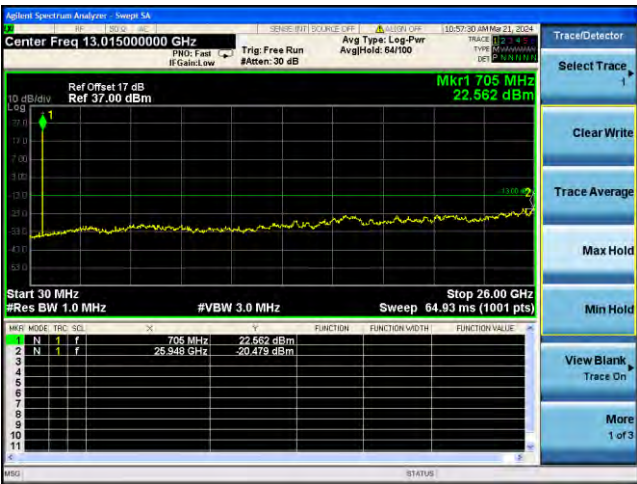

Lowest channel

Middle channel

Highest channel

Test Mode: LTE Band 7 / 10MHz /1RB

Test Mode: LTE Band 7 / 10MHz /50RB

Lowest channel

Middle channel

Highest channel

Test Mode: LTE Band 7 / 15MHz /1RB

Test Mode: LTE Band 7 / 15MHz /75RB

Lowest channel

Middle channel

Highest channel

Test Mode: LTE Band 7 / 20MHz /1RB Test Mode: LTE Band 7 / 20MHz /100RB

Lowest channel

Middle channel

Highest channel

Test Mode: LTE Band 12 / 1.4MHz /1RB Test Mode: LTE Band 12 / 1.4MHz /6RB

Lowest channel

Middle channel

Highest channel

Test Mode: LTE Band 12 / 3MHz / 1RB Test Mode: LTE Band 12 / 3MHz / 15RB

Lowest channel

Middle channel

Highest channel

Test Mode: LTE Band 12 / 5MHz / 1RB Test Mode: LTE Band 12 / 5MHz / 25RB

Lowest channel

Middle channel

Highest channel

Test Mode: LTE Band 12 / 10MHz /1RB