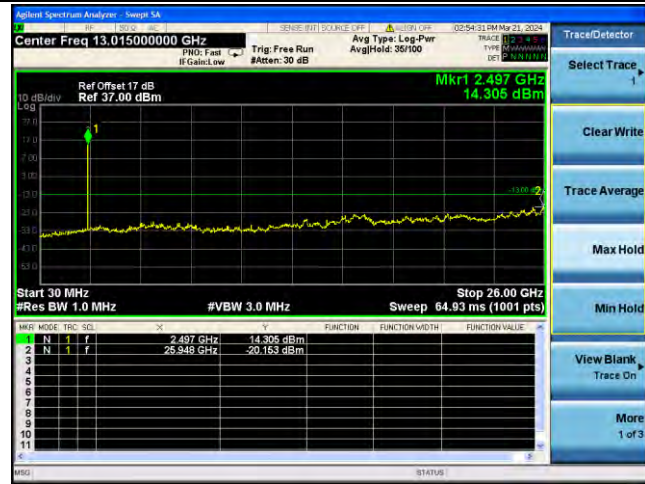

Test Mode: LTE Band 12 / 10MHz /50RB

Lowest channel

Middle channel

Highest channel

Test Mode: LTE Band 17 / 5MHz / 1RB Test Mode: LTE Band 17 / 5MHz / 25RB

Lowest channel

Middle channel

Highest channel

Test Mode: LTE Band 17 / 10MHz /1RB Test Mode: LTE Band 17 / 10MHz /50RB

Lowest channel

Middle channel

Highest channel

Test Mode: LTE Band 41 / 5MHz /1RB

Test Mode: LTE Band 41/ 5MHz /25RB

Lowest channel

Middle channel

Highest channel

Test Mode: LTE Band 41/ 10MHz /1RB Test Mode: LTE Band 41 / 10MHz /50RB

Lowest channel

Middle channel

Highest channel

Test Mode: LTE Band 41/ 15MHz /1RB Test Mode: LTE Band 41 / 15MHz /75RB

Lowest channel

Middle channel

Highest channel

Test Mode: LTE Band 41/ 20MHz /1RB Test Mode: LTE Band 41 / 20MHz /100RB

Lowest channel

Middle channel

Highest channel

Remark: All modes are tested, and only the worst data is reflected in the report.(1RB)