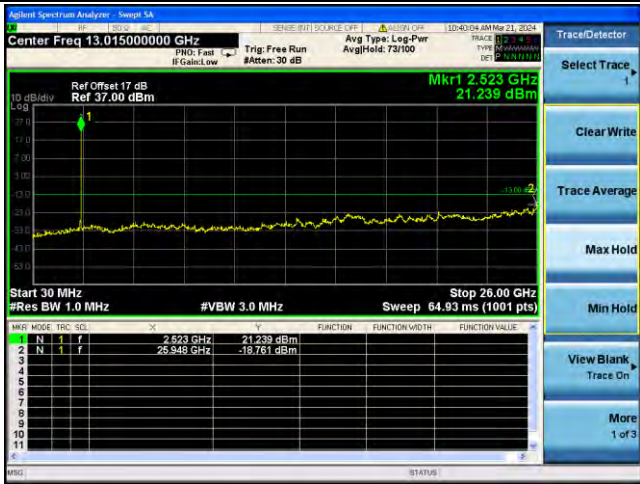

Lowest channel

Middle channel

Highest channel

Test Mode: LTE Band 7 / 10MHz /1RB

Test Mode: LTE Band 7 / 10MHz /50RB

Lowest channel

Middle channel

Highest channel

Test Mode: LTE Band 7 / 15MHz /1RB

Test Mode: LTE Band 7 / 15MHz /75RB

Lowest channel

Middle channel

Highest channel

Test Mode: LTE Band 7 / 20MHz /1RB Test Mode: LTE Band 7 / 20MHz /100RB

Lowest channel

Middle channel

Highest channel

Test Mode: LTE Band 12 / 1.4MHz /1RB Test Mode: LTE Band 12 / 1.4MHz /6RB

Lowest channel

Middle channel

Highest channel

Test Mode: LTE Band 12 / 3MHz / 1RB Test Mode: LTE Band 12 / 3MHz / 15RB

Lowest channel

Middle channel

Highest channel

Test Mode: LTE Band 12 / 5MHz / 1RB Test Mode: LTE Band 12 / 5MHz / 25RB

Lowest channel

Middle channel

Highest channel

Test Mode: LTE Band 12 / 10MHz /1RB