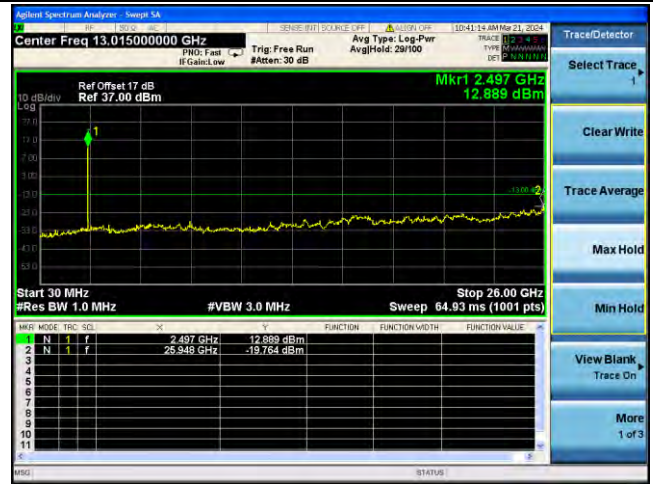

Lowest channel

Middle channel

Highest channel

Test Mode: LTE Band 7 / 10MHz /1RB

Test Mode: LTE Band 7 / 10MHz /50RB

Lowest channel

Middle channel

Highest channel

Test Mode: LTE Band 7 / 15MHz /1RB

Test Mode: LTE Band 7 / 15MHz /75RB

Lowest channel

Middle channel

Highest channel

Test Mode: LTE Band 7 / 20MHz /1RB Test Mode: LTE Band 7 / 20MHz /100RB

Lowest channel

Middle channel

Highest channel

Test Mode: LTE Band 12 / 1.4MHz /1RB Test Mode: LTE Band 12 / 1.4MHz /6RB

Lowest channel

Middle channel

Highest channel

Test Mode: LTE Band 12 / 3MHz / 1RB Test Mode: LTE Band 12 / 3MHz / 15RB

Lowest channel

Middle channel

Highest channel

Test Mode: LTE Band 12 / 5MHz / 1RB Test Mode: LTE Band 12 / 5MHz / 25RB

Lowest channel

Middle channel

Highest channel

Test Mode: LTE Band 12 / 10MHz /1RB