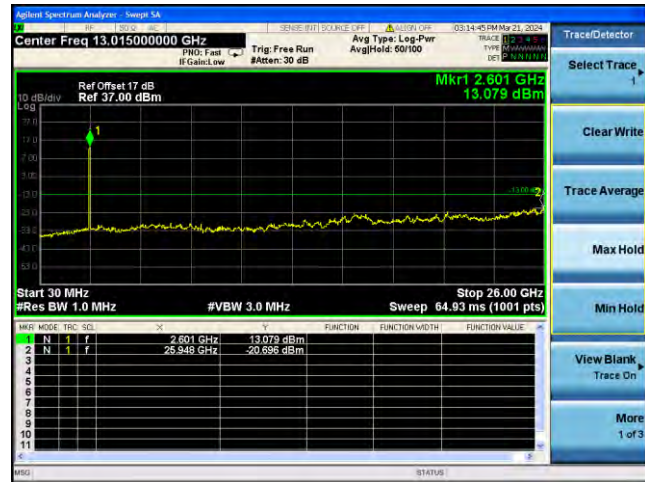

Test Mode: LTE Band 17 / 10MHz /1RB Test Mode: LTE Band 17 / 10MHz /50RB

Lowest channel

Middle channel

Highest channel

Test Mode: LTE Band 41 / 5MHz /1RB

Test Mode: LTE Band 41/ 5MHz /25RB

Lowest channel

Middle channel

Highest channel

Test Mode: LTE Band 41/ 10MHz /1RB Test Mode: LTE Band 41 / 10MHz /50RB

Lowest channel

Middle channel

Highest channel

Test Mode: LTE Band 41/ 15MHz /1RB Test Mode: LTE Band 41 / 15MHz /75RB

Lowest channel

Middle channel

Highest channel

Test Mode: LTE Band 41/ 20MHz /1RB Test Mode: LTE Band 41 / 20MHz /100RB

Lowest channel

Middle channel

Highest channel

Remark: All modes are tested, and only the worst data is reflected in the report.(1RB)

Band Edge

Test Mode: LTE Band 2 / 1.4MHz / 1RB / QPSK

Lowest channel

Highest channel

Test Mode: LTE Band 2 / 1.4MHz / 6RB / QPSK

Lowest channel

Highest channel

Test Mode: LTE Band 2 / 3MHz / 1RB / QPSK