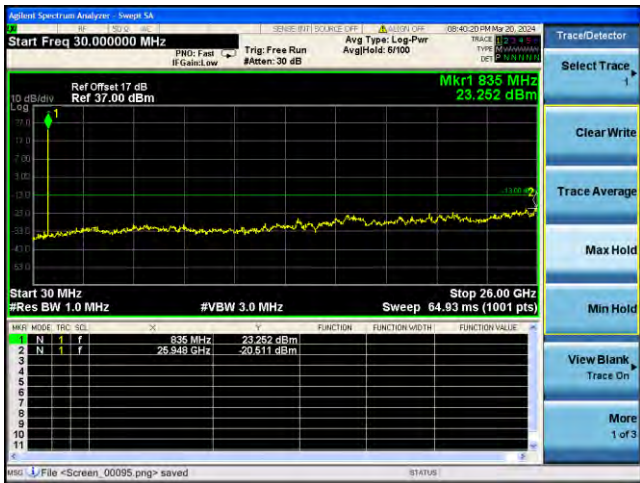

Highest channel

Test Mode: LTE Band 5 / 3MHz /1RB

Test Mode: LTE Band 5 / 3MHz /15RB

Lowest channel

Middle channel

Highest channel

Test Mode: LTE Band 5 / 5MHz / 1RB Test Mode: LTE Band 5 / 5MHz / 25RB

Lowest channel

Middle channel

Highest channel

Test Mode: LTE Band 5/ 10MHz /1RB Test Mode: LTE Band 5/ 10MHz /50RB

Lowest channel

Middle channel

Highest channel

Test Mode: LTE Band 7 / 5MHz /1RB Test Mode: LTE Band 7 / 5MHz /25RB

Lowest channel

Middle channel

Highest channel

Test Mode: LTE Band 7 / 10MHz /1RB

Test Mode: LTE Band 7 / 10MHz /50RB

Lowest channel

Middle channel

Highest channel

Test Mode: LTE Band 7 / 15MHz /1RB

Test Mode: LTE Band 7 / 15MHz /75RB

Lowest channel

Middle channel

Highest channel

Test Mode: LTE Band 7 / 20MHz /1RB Test Mode: LTE Band 7 / 20MHz /100RB

Lowest channel

Middle channel