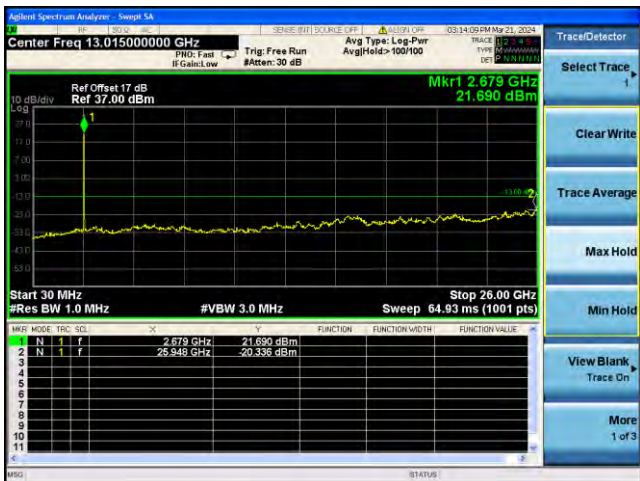

Test Mode: LTE Band 17 / 10MHz /1RB Test Mode: LTE Band 17 / 10MHz /50RB

Lowest channel

Middle channel

Highest channel

Test Mode: LTE Band 41 / 5MHz /1RB

Test Mode: LTE Band 41/ 5MHz /25RB

Lowest channel

Middle channel

Highest channel

Test Mode: LTE Band 41/ 10MHz /1RB Test Mode: LTE Band 41 / 10MHz /50RB

Lowest channel

Middle channel

Highest channel

Test Mode: LTE Band 41/ 15MHz /1RB Test Mode: LTE Band 41 / 15MHz /75RB

Lowest channel

Middle channel

Highest channel

Test Mode: LTE Band 41/ 20MHz /1RB Test Mode: LTE Band 41 / 20MHz /100RB

Lowest channel

Middle channel

Highest channel

Remark: All modes are tested, and only the worst data is reflected in the report.(1RB)

Band Edge

Test Mode: LTE Band 2 / 1.4MHz / 1RB / QPSK

Lowest channel

Highest channel

Test Mode: LTE Band 2 / 1.4MHz / 6RB / QPSK

Lowest channel

Highest channel

Test Mode: LTE Band 2 / 3MHz / 1RB / QPSK