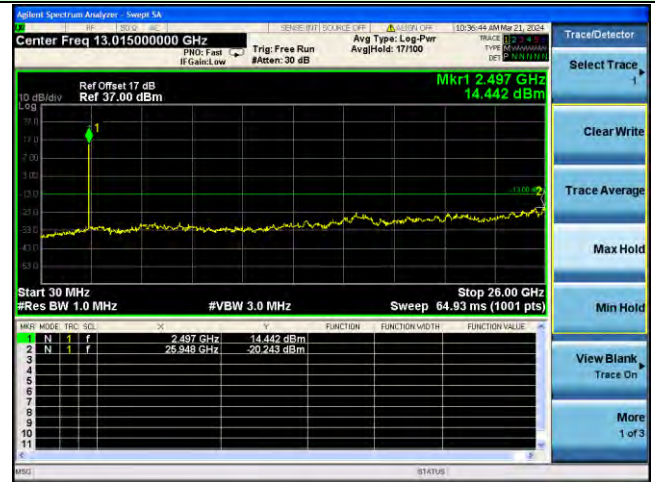

Middle channel

Highest channel

Test Mode: LTE Band 5/ 10MHz /1RB Test Mode: LTE Band 5/ 10MHz /50RB

Lowest channel

Middle channel

Highest channel

Test Mode: LTE Band 7 / 5MHz /1RB Test Mode: LTE Band 7 / 5MHz /25RB

Lowest channel

Middle channel

Highest channel

Test Mode: LTE Band 7 / 10MHz /1RB

Test Mode: LTE Band 7 / 10MHz /50RB

Lowest channel

Middle channel

Highest channel

Test Mode: LTE Band 7 / 15MHz /1RB

Test Mode: LTE Band 7 / 15MHz /75RB

Lowest channel

Middle channel

Highest channel

Test Mode: LTE Band 7 / 20MHz /1RB Test Mode: LTE Band 7 / 20MHz /100RB

Lowest channel

Middle channel

Highest channel

Test Mode: LTE Band 12 / 1.4MHz /1RB Test Mode: LTE Band 12 / 1.4MHz /6RB

Lowest channel

Middle channel

Highest channel

Test Mode: LTE Band 12 / 3MHz / 1RB Test Mode: LTE Band 12 / 3MHz / 15RB