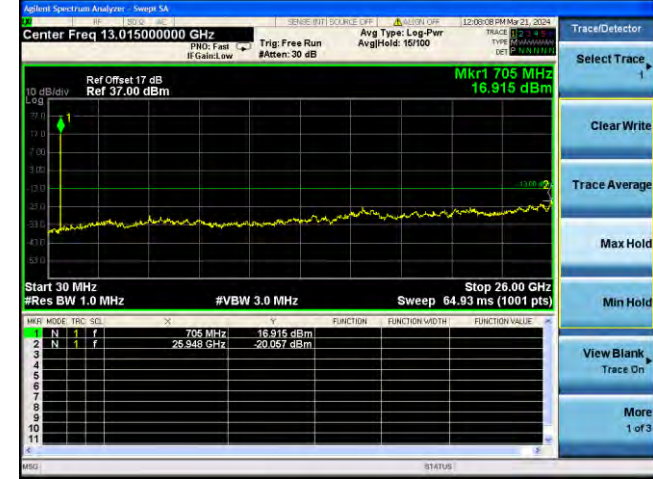

Lowest channel

Middle channel

Highest channel

Test Mode: LTE Band 12 / 5MHz / 1RB Test Mode: LTE Band 12 / 5MHz / 25RB

Lowest channel

Middle channel

Highest channel

Test Mode: LTE Band 12 / 10MHz /1RB

Test Mode: LTE Band 12 / 10MHz /50RB

Lowest channel

Middle channel

Highest channel

Test Mode: LTE Band 17 / 5MHz / 1RB Test Mode: LTE Band 17 / 5MHz / 25RB

Lowest channel

Middle channel

Highest channel

Test Mode: LTE Band 17 / 10MHz /1RB Test Mode: LTE Band 17 / 10MHz /50RB

Lowest channel

Middle channel

Highest channel

Test Mode: LTE Band 41 / 5MHz /1RB

Test Mode: LTE Band 41/ 5MHz /25RB

Lowest channel

Middle channel

Highest channel

Test Mode: LTE Band 41/ 10MHz /1RB Test Mode: LTE Band 41 / 10MHz /50RB

Lowest channel

Middle channel

Highest channel

Test Mode: LTE Band 41/ 15MHz /1RB Test Mode: LTE Band 41 / 15MHz /75RB