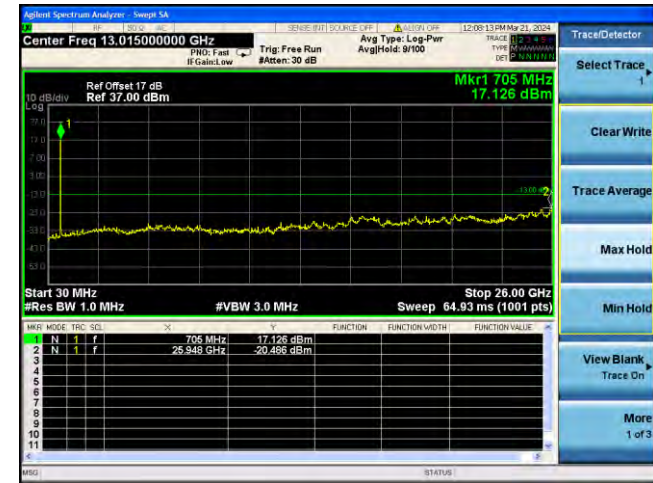

Lowest channel

Middle channel

Highest channel

Test Mode: LTE Band 12 / 5MHz / 1RB Test Mode: LTE Band 12 / 5MHz / 25RB

Lowest channel

Middle channel

Highest channel

Test Mode: LTE Band 12 / 10MHz /1RB

Test Mode: LTE Band 12 / 10MHz /50RB

Lowest channel

Middle channel

Highest channel

Test Mode: LTE Band 17 / 5MHz / 1RB Test Mode: LTE Band 17 / 5MHz / 25RB

Lowest channel

Middle channel

Highest channel

Test Mode: LTE Band 17 / 10MHz /1RB Test Mode: LTE Band 17 / 10MHz /50RB

Lowest channel

Middle channel

Highest channel

Test Mode: LTE Band 41 / 5MHz /1RB

Test Mode: LTE Band 41/ 5MHz /25RB

Lowest channel

Middle channel

Highest channel

Test Mode: LTE Band 41/ 10MHz /1RB Test Mode: LTE Band 41 / 10MHz /50RB

Lowest channel

Middle channel

Highest channel

Test Mode: LTE Band 41/ 15MHz /1RB Test Mode: LTE Band 41 / 15MHz /75RB