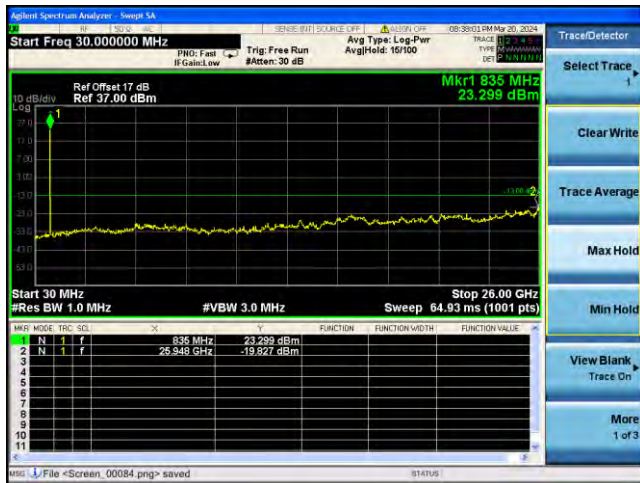

Test Mode: LTE Band 4 / 20MHz /1RB Test Mode: LTE Band 4 / 20MHz /100RB

Lowest channel

Middle channel

Highest channel

Test Mode: LTE Band 5 / 1.4MHz /1RB Test Mode: LTE Band 5 / 1.4MHz /6RB

Lowest channel

Middle channel

Highest channel

Test Mode: LTE Band 5 / 3MHz /1RB

Test Mode: LTE Band 5 / 3MHz /15RB

Lowest channel

Middle channel

Highest channel

Test Mode: LTE Band 5 / 5MHz / 1RB Test Mode: LTE Band 5 / 5MHz / 25RB

Lowest channel

Middle channel

Highest channel

Test Mode: LTE Band 5/ 10MHz /1RB Test Mode: LTE Band 5/ 10MHz /50RB

Lowest channel

Middle channel

Highest channel

Test Mode: LTE Band 7 / 5MHz /1RB Test Mode: LTE Band 7 / 5MHz /25RB

Lowest channel

Middle channel

Highest channel

Test Mode: LTE Band 7 / 10MHz /1RB

Test Mode: LTE Band 7 / 10MHz /50RB

Lowest channel

Middle channel

Highest channel