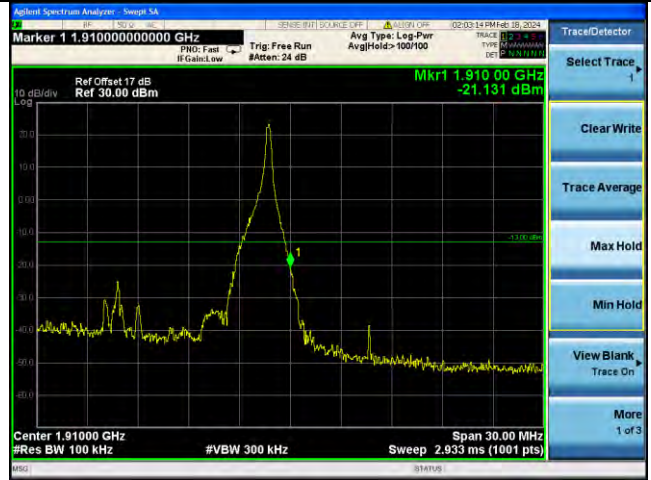

Test Mode: LTE Band 2 / 5MHz / 25RB / QPSK

Lowest channel

Highest channel

Test Mode: LTE Band 2 / 10MHz / 1RB / QPSK

Lowest channel

Highest channel

Test Mode: LTE Band 2 / 10MHz / 50RB / QPSK

Lowest channel

Highest channel

Test Mode: LTE Band 2 / 15MHz / 1RB / QPSK

Lowest channel

Highest channel

Test Mode: LTE Band 2 / 15MHz / 75RB / QPSK

Lowest channel

Highest channel

Test Mode: LTE Band 2 / 20MHz / 1RB / QPSK

Lowest channel

Highest channel

Test Mode: LTE Band 2 / 20MHz / 100RB / QPSK

Lowest channel

Highest channel

Test Mode: LTE Band 2 / 1.4MHz / 1RB / 16-QAM

Lowest channel

Highest channel

Test Mode: LTE Band 2 / 1.4MHz / 6RB / 16-QAM

Lowest channel

Highest channel

Test Mode: LTE Band 2 / 3MHz / 1RB / 16-QAM

Lowest channel

Highest channel

Test Mode: LTE Band 2 / 3MHz / 15RB / 16-QAM

Lowest channel