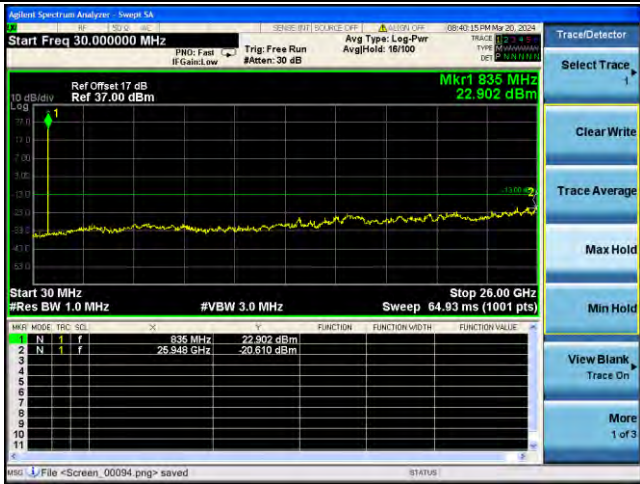

Test Mode: LTE Band 4 / 20MHz /1RB Test Mode: LTE Band 4 / 20MHz /100RB

Lowest channel

Middle channel

Highest channel

Test Mode: LTE Band 5 / 1.4MHz /1RB Test Mode: LTE Band 5 / 1.4MHz /6RB

Lowest channel

Middle channel

Highest channel

Test Mode: LTE Band 5 / 3MHz /1RB

Test Mode: LTE Band 5 / 3MHz /15RB

Lowest channel

Middle channel

Highest channel

Test Mode: LTE Band 5 / 5MHz / 1RB Test Mode: LTE Band 5 / 5MHz / 25RB

Lowest channel

Middle channel

Highest channel

Test Mode: LTE Band 5/ 10MHz /1RB Test Mode: LTE Band 5/ 10MHz /50RB

Lowest channel

Middle channel

Highest channel

Test Mode: LTE Band 7 / 5MHz /1RB Test Mode: LTE Band 7 / 5MHz /25RB

Lowest channel

Middle channel

Highest channel

Test Mode: LTE Band 7 / 10MHz /1RB

Test Mode: LTE Band 7 / 10MHz /50RB

Lowest channel

Middle channel

Highest channel