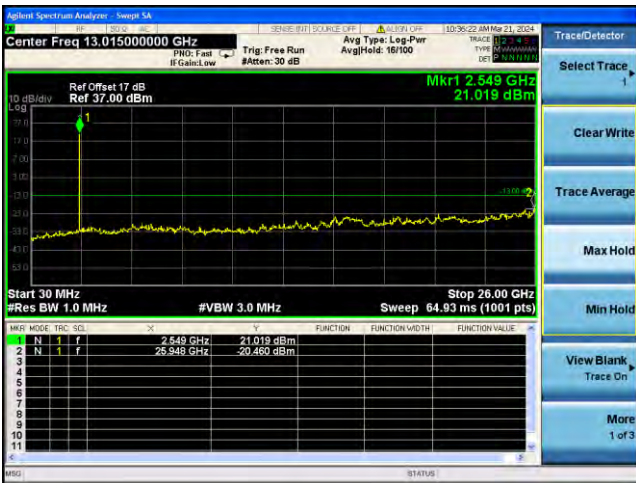

Middle channel

Highest channel

Test Mode: LTE Band 5/ 10MHz /1RB Test Mode: LTE Band 5/ 10MHz /50RB

Lowest channel

Middle channel

Highest channel

Test Mode: LTE Band 7 / 5MHz /1RB Test Mode: LTE Band 7 / 5MHz /25RB

Lowest channel

Middle channel

Highest channel

Test Mode: LTE Band 7 / 10MHz /1RB

Test Mode: LTE Band 7 / 10MHz /50RB

Lowest channel

Middle channel

Highest channel

Test Mode: LTE Band 7 / 15MHz /1RB

Test Mode: LTE Band 7 / 15MHz /75RB

Lowest channel

Middle channel

Highest channel

Test Mode: LTE Band 7 / 20MHz /1RB Test Mode: LTE Band 7 / 20MHz /100RB

Lowest channel

Middle channel

Highest channel

Test Mode: LTE Band 12 / 1.4MHz /1RB Test Mode: LTE Band 12 / 1.4MHz /6RB

Lowest channel

Middle channel

Highest channel

Test Mode: LTE Band 12 / 3MHz / 1RB Test Mode: LTE Band 12 / 3MHz / 15RB