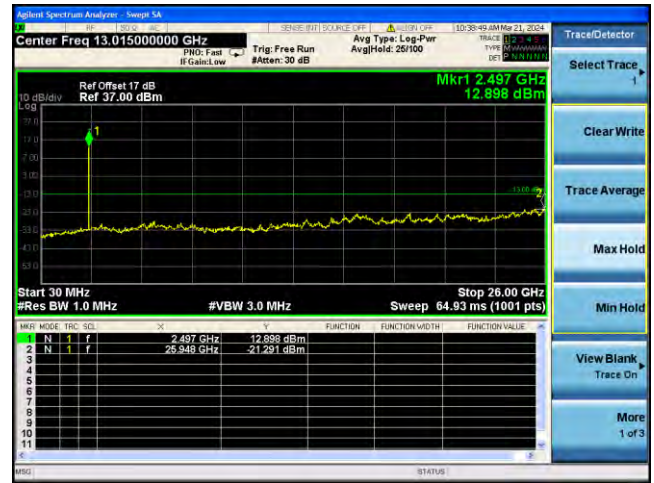

Middle channel

Highest channel

Test Mode: LTE Band 5/ 10MHz /1RB Test Mode: LTE Band 5/ 10MHz /50RB

Lowest channel

Middle channel

Highest channel

Test Mode: LTE Band 7 / 5MHz /1RB Test Mode: LTE Band 7 / 5MHz /25RB

Lowest channel

Middle channel

Highest channel

Test Mode: LTE Band 7 / 10MHz /1RB

Test Mode: LTE Band 7 / 10MHz /50RB

Lowest channel

Middle channel

Highest channel

Test Mode: LTE Band 7 / 15MHz /1RB

Test Mode: LTE Band 7 / 15MHz /75RB

Lowest channel

Middle channel

Highest channel

Test Mode: LTE Band 7 / 20MHz /1RB Test Mode: LTE Band 7 / 20MHz /100RB

Lowest channel

Middle channel

Highest channel

Test Mode: LTE Band 12 / 1.4MHz /1RB Test Mode: LTE Band 12 / 1.4MHz /6RB

Lowest channel

Middle channel

Highest channel

Test Mode: LTE Band 12 / 3MHz / 1RB Test Mode: LTE Band 12 / 3MHz / 15RB