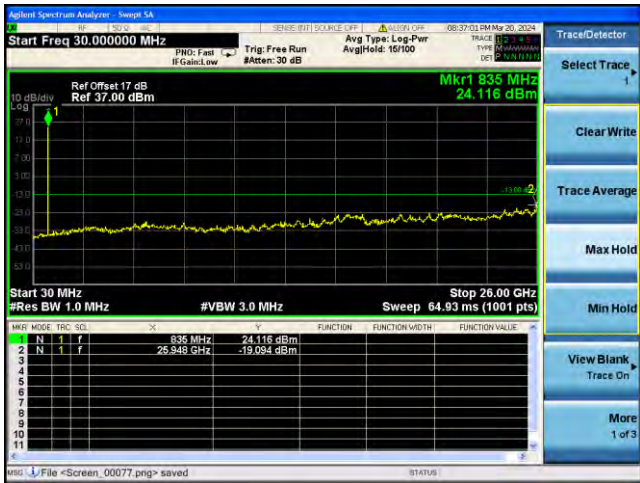

Test Mode: LTE Band 4 / 20MHz /1RB Test Mode: LTE Band 4 / 20MHz /100RB

Lowest channel

Middle channel

Highest channel

Test Mode: LTE Band 5 / 1.4MHz /1RB Test Mode: LTE Band 5 / 1.4MHz /6RB

Lowest channel

Middle channel

Highest channel

Test Mode: LTE Band 5 / 3MHz /1RB

Test Mode: LTE Band 5 / 3MHz /15RB

Lowest channel

Middle channel

Highest channel

Test Mode: LTE Band 5 / 5MHz / 1RB Test Mode: LTE Band 5 / 5MHz / 25RB

Lowest channel

Middle channel

Highest channel

Test Mode: LTE Band 5/ 10MHz /1RB Test Mode: LTE Band 5/ 10MHz /50RB

Lowest channel

Middle channel

Highest channel

Test Mode: LTE Band 7 / 5MHz /1RB Test Mode: LTE Band 7 / 5MHz /25RB