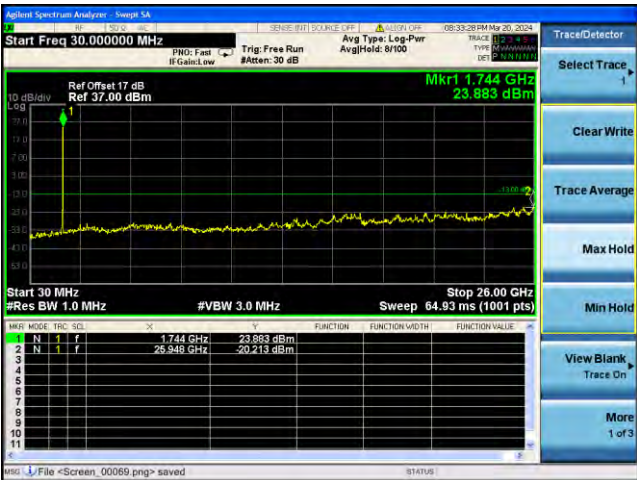

Test Mode: LTE Band 4 / 20MHz /1RB Test Mode: LTE Band 4 / 20MHz /100RB

Lowest channel

Middle channel

Highest channel

Test Mode: LTE Band 5 / 1.4MHz /1RB Test Mode: LTE Band 5 / 1.4MHz /6RB

Lowest channel

Middle channel

Highest channel

Test Mode: LTE Band 5 / 3MHz /1RB

Test Mode: LTE Band 5 / 3MHz /15RB

Lowest channel

Middle channel

Highest channel

Test Mode: LTE Band 5 / 5MHz / 1RB Test Mode: LTE Band 5 / 5MHz / 25RB

Lowest channel

Middle channel

Highest channel

Test Mode: LTE Band 5/ 10MHz /1RB Test Mode: LTE Band 5/ 10MHz /50RB

Lowest channel

Middle channel

Highest channel

Test Mode: LTE Band 7 / 5MHz /1RB Test Mode: LTE Band 7 / 5MHz /25RB