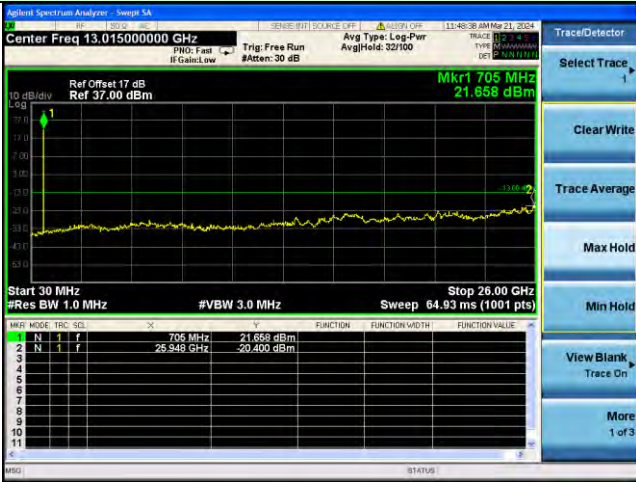

Highest channel

Test Mode: LTE Band 12 / 1.4MHz /1RB Test Mode: LTE Band 12 / 1.4MHz /6RB

Lowest channel

Middle channel

Highest channel

Test Mode: LTE Band 12 / 3MHz / 1RB Test Mode: LTE Band 12 / 3MHz / 15RB

Lowest channel

Middle channel

Highest channel

Test Mode: LTE Band 12 / 5MHz / 1RB Test Mode: LTE Band 12 / 5MHz / 25RB

Lowest channel

Middle channel

Highest channel

Test Mode: LTE Band 12 / 10MHz /1RB

Test Mode: LTE Band 12 / 10MHz /50RB

Lowest channel

Middle channel

Highest channel

Test Mode: LTE Band 17 / 5MHz / 1RB Test Mode: LTE Band 17 / 5MHz / 25RB

Lowest channel

Middle channel

Highest channel

Test Mode: LTE Band 17 / 10MHz /1RB Test Mode: LTE Band 17 / 10MHz /50RB

Lowest channel

Middle channel

Highest channel

Test Mode: LTE Band 41 / 5MHz /1RB

Test Mode: LTE Band 41/ 5MHz /25RB

Lowest channel

Middle channel