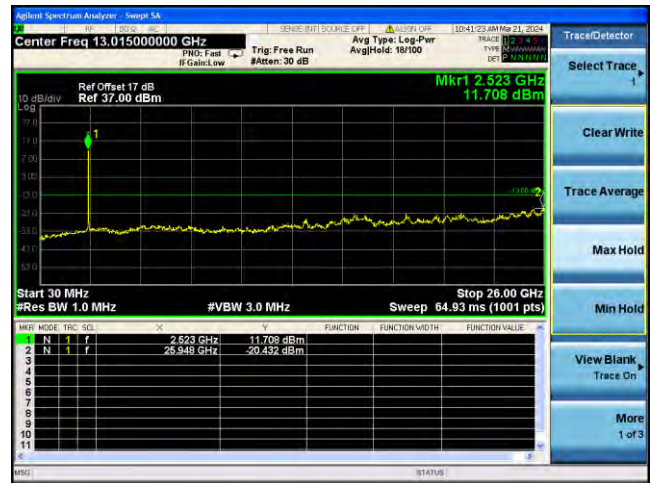

Lowest channel

Middle channel

Highest channel

Test Mode: LTE Band 7 / 10MHz /1RB

Test Mode: LTE Band 7 / 10MHz /50RB

Lowest channel

Middle channel

Highest channel

Test Mode: LTE Band 7 / 15MHz /1RB

Test Mode: LTE Band 7 / 15MHz /75RB

Lowest channel

Middle channel

Highest channel

Test Mode: LTE Band 7 / 20MHz /1RB Test Mode: LTE Band 7 / 20MHz /100RB

Lowest channel

Middle channel

Highest channel

Test Mode: LTE Band 12 / 1.4MHz /1RB Test Mode: LTE Band 12 / 1.4MHz /6RB

Lowest channel

Middle channel

Highest channel

Test Mode: LTE Band 12 / 3MHz / 1RB Test Mode: LTE Band 12 / 3MHz / 15RB

Lowest channel

Middle channel

Highest channel

Test Mode: LTE Band 12 / 5MHz / 1RB Test Mode: LTE Band 12 / 5MHz / 25RB

Lowest channel

Middle channel

Highest channel

Test Mode: LTE Band 12 / 10MHz /1RB