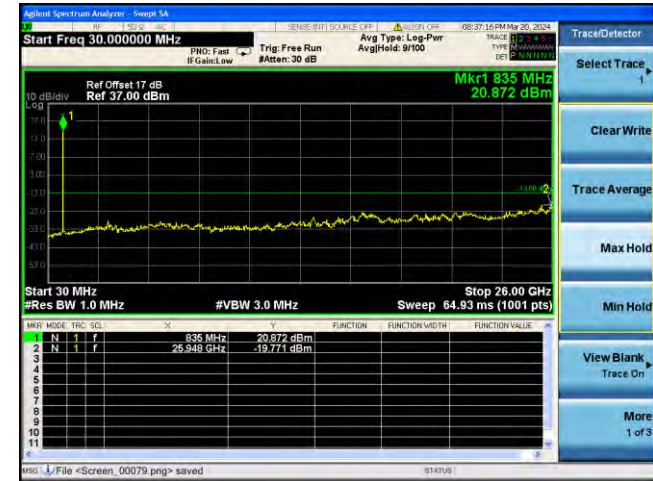

Test Mode: LTE Band 4 / 20MHz /1RB Test Mode: LTE Band 4 / 20MHz /100RB

Lowest channel

Middle channel

Highest channel

Test Mode: LTE Band 5 / 1.4MHz /1RB Test Mode: LTE Band 5 / 1.4MHz /6RB

Lowest channel

Middle channel

Highest channel

Test Mode: LTE Band 5 / 3MHz /1RB

Test Mode: LTE Band 5 / 3MHz /15RB

Lowest channel

Middle channel

Highest channel

Test Mode: LTE Band 5 / 5MHz / 1RB Test Mode: LTE Band 5 / 5MHz / 25RB

Lowest channel

Middle channel

Highest channel

Test Mode: LTE Band 5/ 10MHz /1RB Test Mode: LTE Band 5/ 10MHz /50RB

Lowest channel

Middle channel

Highest channel

Test Mode: LTE Band 7 / 5MHz /1RB Test Mode: LTE Band 7 / 5MHz /25RB