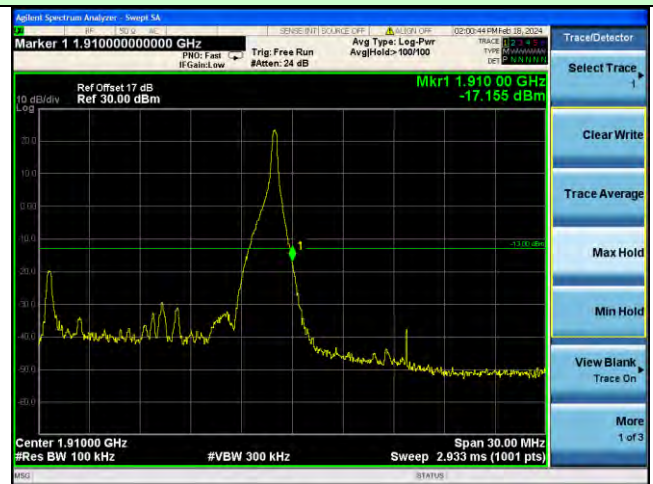

Lowest channel

Highest channel

Test Mode: LTE Band 2 / 3MHz / 15RB / QPSK

Lowest channel

Highest channel

Test Mode: LTE Band 2 / 5MHz / 1RB / QPSK

Lowest channel

Highest channel

Test Mode: LTE Band 2 / 5MHz / 25RB / QPSK

Lowest channel

Highest channel

Test Mode: LTE Band 2 / 10MHz / 1RB / QPSK

Lowest channel

Highest channel

Test Mode: LTE Band 2 / 10MHz / 50RB / QPSK

Lowest channel

Highest channel

Test Mode: LTE Band 2 / 15MHz / 1RB / QPSK

Lowest channel

Highest channel

Test Mode: LTE Band 2 / 15MHz / 75RB / QPSK

Lowest channel

Highest channel

Test Mode: LTE Band 2 / 20MHz / 1RB / QPSK

Lowest channel

Highest channel

Test Mode: LTE Band 2 / 20MHz / 100RB / QPSK

Lowest channel

Highest channel

Test Mode: LTE Band 2 / 1.4MHz / 1RB / 16-QAM

Lowest channel

Highest channel