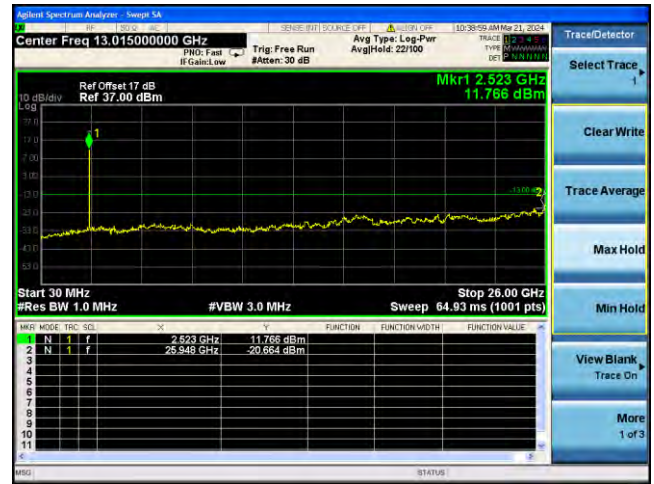

Middle channel

Highest channel

Test Mode: LTE Band 5/ 10MHz /1RB Test Mode: LTE Band 5/ 10MHz /50RB

Lowest channel

Middle channel

Highest channel

Test Mode: LTE Band 7 / 5MHz /1RB Test Mode: LTE Band 7 / 5MHz /25RB

Lowest channel

Middle channel

Highest channel

Test Mode: LTE Band 7 / 10MHz /1RB

Test Mode: LTE Band 7 / 10MHz /50RB

Lowest channel

Middle channel

Highest channel

Test Mode: LTE Band 7 / 15MHz /1RB

Test Mode: LTE Band 7 / 15MHz /75RB

Lowest channel

Middle channel

Highest channel

Test Mode: LTE Band 7 / 20MHz /1RB Test Mode: LTE Band 7 / 20MHz /100RB

Lowest channel

Middle channel

Highest channel

Test Mode: LTE Band 12 / 1.4MHz /1RB Test Mode: LTE Band 12 / 1.4MHz /6RB

Lowest channel

Middle channel

Highest channel

Test Mode: LTE Band 12 / 3MHz / 1RB Test Mode: LTE Band 12 / 3MHz / 15RB