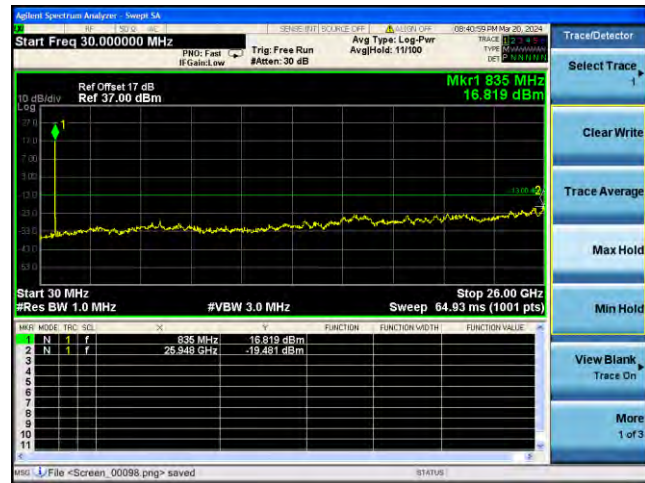

Highest channel

Test Mode: LTE Band 5 / 3MHz /1RB

Test Mode: LTE Band 5 / 3MHz /15RB

Lowest channel

Middle channel

Highest channel

Test Mode: LTE Band 5 / 5MHz / 1RB Test Mode: LTE Band 5 / 5MHz / 25RB

Lowest channel

Middle channel

Highest channel

Test Mode: LTE Band 5/ 10MHz /1RB Test Mode: LTE Band 5/ 10MHz /50RB

Lowest channel

Middle channel

Highest channel

Test Mode: LTE Band 7 / 5MHz /1RB Test Mode: LTE Band 7 / 5MHz /25RB

Lowest channel

Middle channel

Highest channel

Test Mode: LTE Band 7 / 10MHz /1RB

Test Mode: LTE Band 7 / 10MHz /50RB

Lowest channel

Middle channel

Highest channel

Test Mode: LTE Band 7 / 15MHz /1RB

Test Mode: LTE Band 7 / 15MHz /75RB

Lowest channel

Middle channel

Highest channel

Test Mode: LTE Band 7 / 20MHz /1RB Test Mode: LTE Band 7 / 20MHz /100RB

Lowest channel

Middle channel