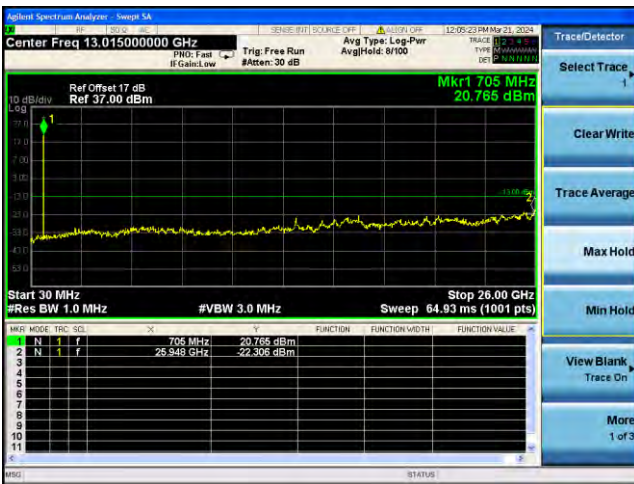

Highest channel

Test Mode: LTE Band 12 / 1.4MHz /1RB Test Mode: LTE Band 12 / 1.4MHz /6RB

Lowest channel

Middle channel

Highest channel

Test Mode: LTE Band 12 / 3MHz / 1RB Test Mode: LTE Band 12 / 3MHz / 15RB

Lowest channel

Middle channel

Highest channel

Test Mode: LTE Band 12 / 5MHz / 1RB Test Mode: LTE Band 12 / 5MHz / 25RB

Lowest channel

Middle channel

Highest channel

Test Mode: LTE Band 12 / 10MHz /1RB

Test Mode: LTE Band 12 / 10MHz /50RB

Lowest channel

Middle channel

Highest channel

Test Mode: LTE Band 17 / 5MHz / 1RB Test Mode: LTE Band 17 / 5MHz / 25RB

Lowest channel

Middle channel

Highest channel

Test Mode: LTE Band 17 / 10MHz /1RB Test Mode: LTE Band 17 / 10MHz /50RB

Lowest channel

Middle channel

Highest channel

Test Mode: LTE Band 41 / 5MHz /1RB

Test Mode: LTE Band 41/ 5MHz /25RB

Lowest channel

Middle channel