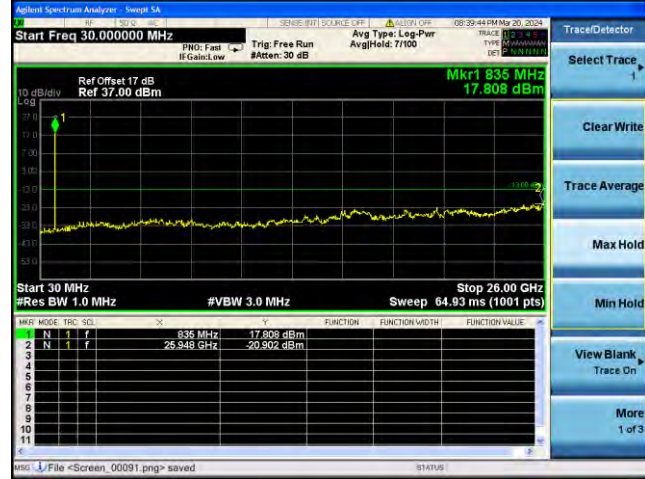

Test Mode: LTE Band 4 / 20MHz /1RB Test Mode: LTE Band 4 / 20MHz /100RB

Lowest channel

Middle channel

Highest channel

Test Mode: LTE Band 5 / 1.4MHz /1RB Test Mode: LTE Band 5 / 1.4MHz /6RB

Lowest channel

Middle channel

Highest channel

Test Mode: LTE Band 5 / 3MHz /1RB

Test Mode: LTE Band 5 / 3MHz /15RB

Lowest channel

Middle channel

Highest channel

Test Mode: LTE Band 5 / 5MHz / 1RB Test Mode: LTE Band 5 / 5MHz / 25RB

Lowest channel

Middle channel

Highest channel

Test Mode: LTE Band 5/ 10MHz /1RB Test Mode: LTE Band 5/ 10MHz /50RB

Lowest channel

Middle channel

Highest channel

Test Mode: LTE Band 7 / 5MHz /1RB Test Mode: LTE Band 7 / 5MHz /25RB

Lowest channel

Middle channel

Highest channel

Test Mode: LTE Band 7 / 10MHz /1RB

Test Mode: LTE Band 7 / 10MHz /50RB

Lowest channel

Middle channel

Highest channel