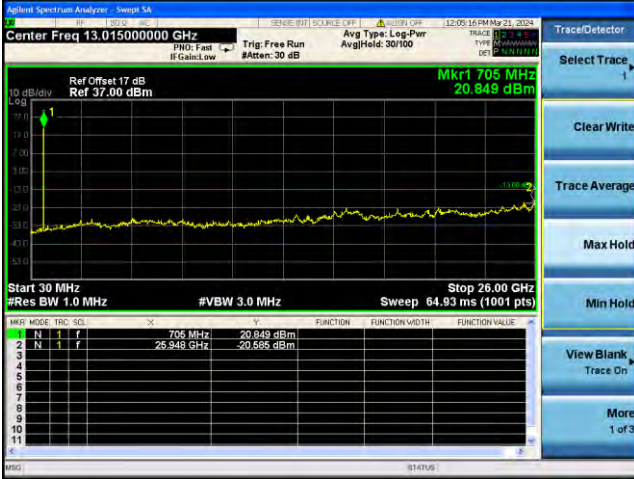

Highest channel

Test Mode: LTE Band 12 / 1.4MHz /1RB Test Mode: LTE Band 12 / 1.4MHz /6RB

Lowest channel

Middle channel

Highest channel

Test Mode: LTE Band 12 / 3MHz / 1RB Test Mode: LTE Band 12 / 3MHz / 15RB

Lowest channel

Middle channel

Highest channel

Test Mode: LTE Band 12 / 5MHz / 1RB Test Mode: LTE Band 12 / 5MHz / 25RB

Lowest channel

Middle channel

Highest channel

Test Mode: LTE Band 12 / 10MHz /1RB

Test Mode: LTE Band 12 / 10MHz /50RB

Lowest channel

Middle channel

Highest channel

Test Mode: LTE Band 17 / 5MHz / 1RB Test Mode: LTE Band 17 / 5MHz / 25RB

Lowest channel

Middle channel

Highest channel

Test Mode: LTE Band 17 / 10MHz /1RB Test Mode: LTE Band 17 / 10MHz /50RB

Lowest channel

Middle channel

Highest channel

Test Mode: LTE Band 41 / 5MHz /1RB

Test Mode: LTE Band 41/ 5MHz /25RB

Lowest channel

Middle channel