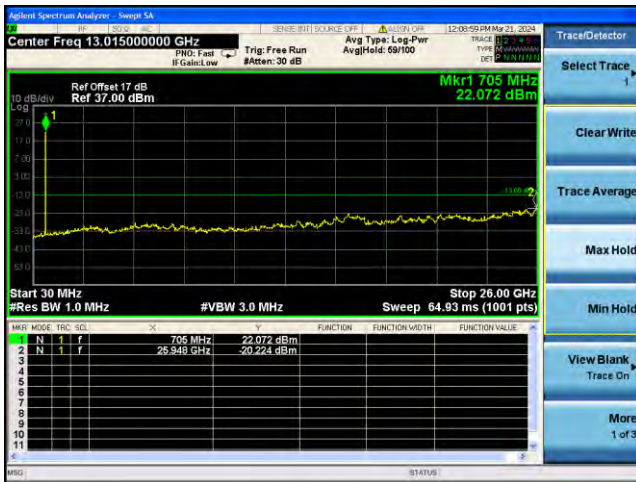

Lowest channel

Middle channel

Highest channel

Test Mode: LTE Band 12 / 5MHz / 1RB Test Mode: LTE Band 12 / 5MHz / 25RB

Lowest channel

Middle channel

Highest channel

Test Mode: LTE Band 12 / 10MHz /1RB

Test Mode: LTE Band 12 / 10MHz /50RB

Lowest channel

Middle channel

Highest channel

Test Mode: LTE Band 17 / 5MHz / 1RB Test Mode: LTE Band 17 / 5MHz / 25RB

Lowest channel

Middle channel

Highest channel

Test Mode: LTE Band 17 / 10MHz /1RB Test Mode: LTE Band 17 / 10MHz /50RB

Lowest channel

Middle channel

Highest channel

Test Mode: LTE Band 41 / 5MHz /1RB

Test Mode: LTE Band 41/ 5MHz /25RB

Lowest channel

Middle channel

Highest channel

Test Mode: LTE Band 41/ 10MHz /1RB Test Mode: LTE Band 41 / 10MHz /50RB

Lowest channel

Middle channel

Highest channel

Test Mode: LTE Band 41/ 15MHz /1RB Test Mode: LTE Band 41 / 15MHz /75RB