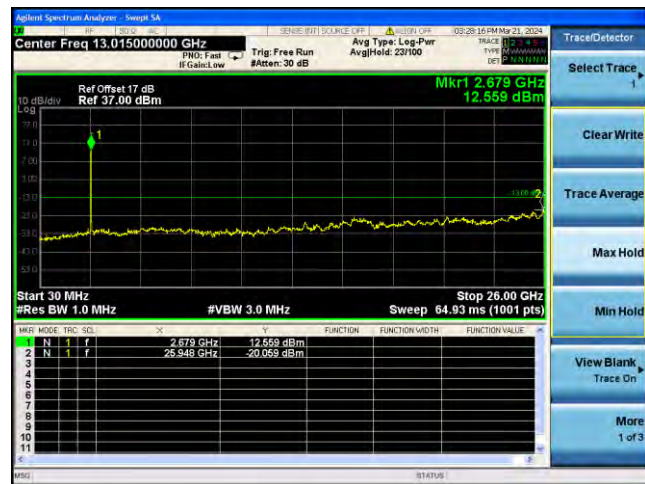

Highest channel

Test Mode: LTE Band 41/ 10MHz /1RB Test Mode: LTE Band 41 / 10MHz /50RB

Lowest channel

Middle channel

Highest channel

Test Mode: LTE Band 41/ 15MHz /1RB Test Mode: LTE Band 41 / 15MHz /75RB

Lowest channel

Middle channel

Highest channel

Test Mode: LTE Band 41/ 20MHz /1RB Test Mode: LTE Band 41 / 20MHz /100RB

Lowest channel

Middle channel

Highest channel

Remark: All modes are tested, and only the worst data is reflected in the report.(1RB)

Band Edge

Test Mode: LTE Band 2 / 1.4MHz / 1RB / QPSK

Lowest channel

Highest channel

Test Mode: LTE Band 2 / 1.4MHz / 6RB / QPSK

Lowest channel

Highest channel

Test Mode: LTE Band 2 / 3MHz / 1RB / QPSK

Lowest channel

Highest channel

Test Mode: LTE Band 2 / 3MHz / 15RB / QPSK

Lowest channel

Highest channel

Test Mode: LTE Band 2 / 5MHz / 1RB / QPSK

Lowest channel

Highest channel