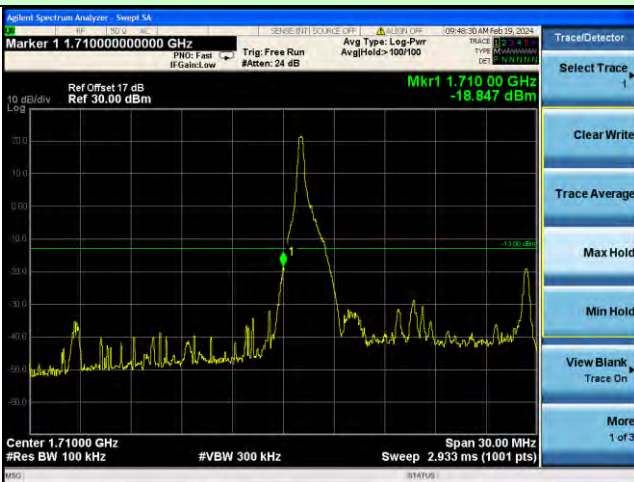

Highest channel

Test Mode: LTE Band 4 / 3MHz / 15RB / QPSK

Lowest channel

Highest channel

Test Mode: LTE Band 4 / 5MHz / 1RB / QPSK

Lowest channel

Highest channel

Test Mode: LTE Band 4 / 5MHz / 25RB / QPSK

Lowest channel

Highest channel

Test Mode: LTE Band 4 / 10MHz / 1RB / QPSK

Lowest channel

Highest channel

Test Mode: LTE Band 4 / 10MHz / 50RB / QPSK

Lowest channel

Highest channel

Test Mode: LTE Band 4 / 15MHz / 1RB / QPSK

Lowest channel

Highest channel

Test Mode: LTE Band 4 / 15MHz / 75RB / QPSK

Lowest channel

Highest channel

Test Mode: LTE Band 4 / 20MHz / 1RB / QPSK

Lowest channel

Highest channel

Test Mode: LTE Band 4 / 20MHz / 100RB / QPSK

Lowest channel

Highest channel