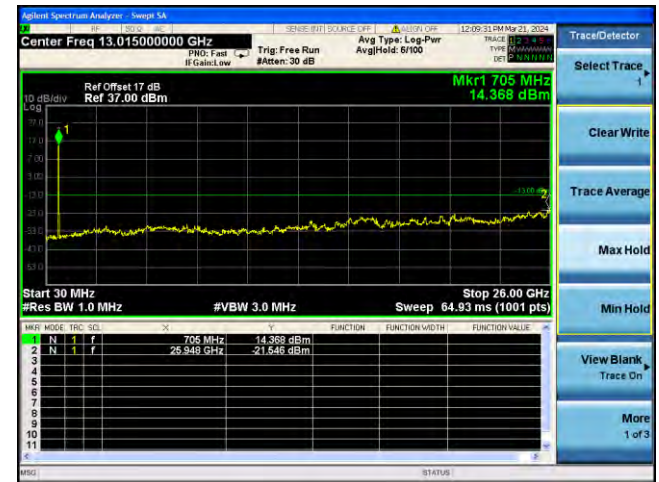

Lowest channel

Middle channel

Highest channel

Test Mode: LTE Band 12 / 5MHz / 1RB Test Mode: LTE Band 12 / 5MHz / 25RB

Lowest channel

Middle channel

Highest channel

Test Mode: LTE Band 12 / 10MHz /1RB

Test Mode: LTE Band 12 / 10MHz /50RB

Lowest channel

Middle channel

Highest channel

Test Mode: LTE Band 17 / 5MHz / 1RB Test Mode: LTE Band 17 / 5MHz / 25RB

Lowest channel

Middle channel

Highest channel

Test Mode: LTE Band 17 / 10MHz /1RB Test Mode: LTE Band 17 / 10MHz /50RB

Lowest channel

Middle channel

Highest channel

Test Mode: LTE Band 41 / 5MHz /1RB

Test Mode: LTE Band 41/ 5MHz /25RB

Lowest channel

Middle channel

Highest channel

Test Mode: LTE Band 41/ 10MHz /1RB Test Mode: LTE Band 41 / 10MHz /50RB

Lowest channel

Middle channel

Highest channel

Test Mode: LTE Band 41/ 15MHz /1RB Test Mode: LTE Band 41 / 15MHz /75RB