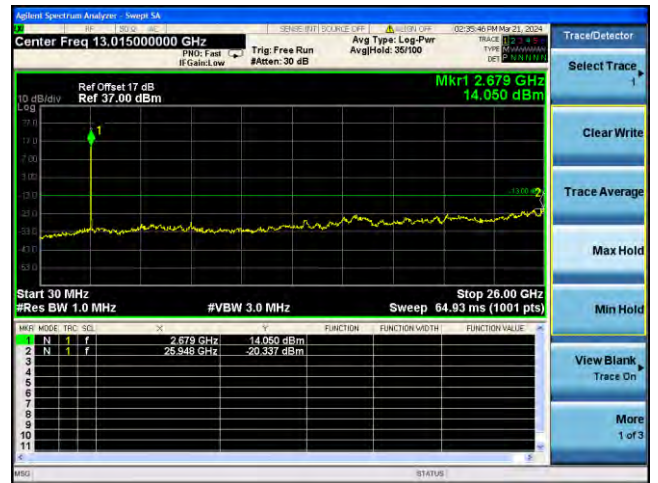

Test Mode: LTE Band 12 / 10MHz /50RB

Lowest channel

Middle channel

Highest channel

Test Mode: LTE Band 17 / 5MHz / 1RB Test Mode: LTE Band 17 / 5MHz / 25RB

Lowest channel

Middle channel

Highest channel

Test Mode: LTE Band 17 / 10MHz /1RB Test Mode: LTE Band 17 / 10MHz /50RB

Lowest channel

Middle channel

Highest channel

Test Mode: LTE Band 41 / 5MHz /1RB

Test Mode: LTE Band 41/ 5MHz /25RB

Lowest channel

Middle channel

Highest channel

Test Mode: LTE Band 41/ 10MHz /1RB Test Mode: LTE Band 41 / 10MHz /50RB

Lowest channel

Middle channel

Highest channel

Test Mode: LTE Band 41/ 15MHz /1RB Test Mode: LTE Band 41 / 15MHz /75RB

Lowest channel

Middle channel

Highest channel

Test Mode: LTE Band 41/ 20MHz /1RB Test Mode: LTE Band 41 / 20MHz /100RB

Lowest channel

Middle channel

Highest channel

Remark: All modes are tested, and only the worst data is reflected in the report.(1RB)