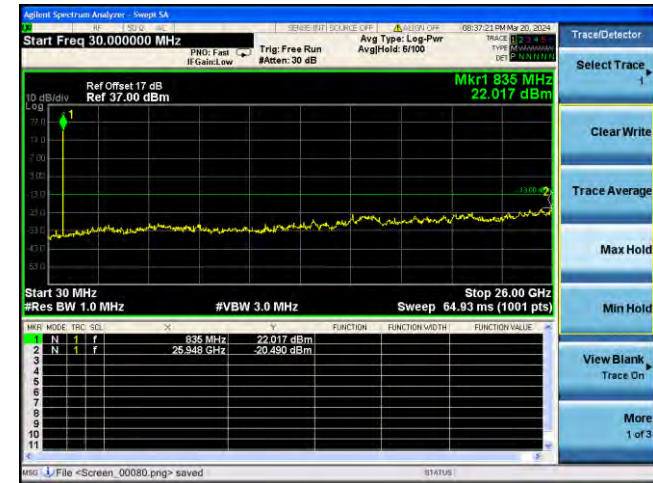

Test Mode: LTE Band 4 / 20MHz /1RB Test Mode: LTE Band 4 / 20MHz /100RB

Lowest channel

Middle channel

Highest channel

Test Mode: LTE Band 5 / 1.4MHz /1RB Test Mode: LTE Band 5 / 1.4MHz /6RB

Lowest channel

Middle channel

Highest channel

Test Mode: LTE Band 5 / 3MHz /1RB

Test Mode: LTE Band 5 / 3MHz /15RB

Lowest channel

Middle channel

Highest channel

Test Mode: LTE Band 5 / 5MHz / 1RB Test Mode: LTE Band 5 / 5MHz / 25RB

Lowest channel

Middle channel

Highest channel

Test Mode: LTE Band 5/ 10MHz /1RB Test Mode: LTE Band 5/ 10MHz /50RB

Lowest channel

Middle channel

Highest channel

Test Mode: LTE Band 7 / 5MHz /1RB Test Mode: LTE Band 7 / 5MHz /25RB