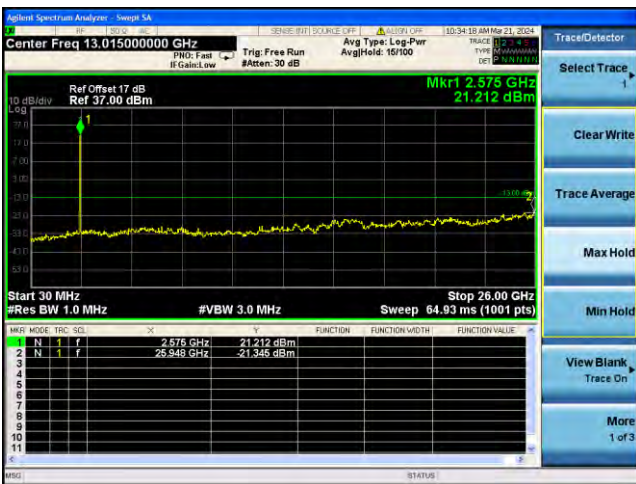

Highest channel

Test Mode: LTE Band 5 / 3MHz /1RB

Test Mode: LTE Band 5 / 3MHz /15RB

Lowest channel

Middle channel

Highest channel

Test Mode: LTE Band 5 / 5MHz / 1RB Test Mode: LTE Band 5 / 5MHz / 25RB

Lowest channel

Middle channel

Highest channel

Test Mode: LTE Band 5/ 10MHz /1RB Test Mode: LTE Band 5/ 10MHz /50RB

Lowest channel

Middle channel

Highest channel

Test Mode: LTE Band 7 / 5MHz /1RB Test Mode: LTE Band 7 / 5MHz /25RB

Lowest channel

Middle channel

Highest channel

Test Mode: LTE Band 7 / 10MHz /1RB

Test Mode: LTE Band 7 / 10MHz /50RB

Lowest channel

Middle channel

Highest channel

Test Mode: LTE Band 7 / 15MHz /1RB

Test Mode: LTE Band 7 / 15MHz /75RB

Lowest channel

Middle channel

Highest channel

Test Mode: LTE Band 7 / 20MHz /1RB Test Mode: LTE Band 7 / 20MHz /100RB

Lowest channel

Middle channel