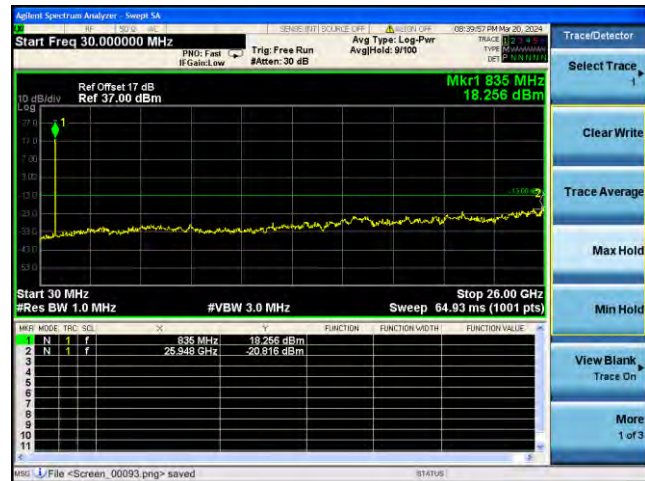

Test Mode: LTE Band 4 / 20MHz /1RB Test Mode: LTE Band 4 / 20MHz /100RB

Lowest channel

Middle channel

Highest channel

Test Mode: LTE Band 5 / 1.4MHz /1RB Test Mode: LTE Band 5 / 1.4MHz /6RB

Lowest channel

Middle channel

Highest channel

Test Mode: LTE Band 5 / 3MHz /1RB

Test Mode: LTE Band 5 / 3MHz /15RB

Lowest channel

Middle channel

Highest channel

Test Mode: LTE Band 5 / 5MHz / 1RB Test Mode: LTE Band 5 / 5MHz / 25RB

Lowest channel

Middle channel

Highest channel

Test Mode: LTE Band 5/ 10MHz /1RB Test Mode: LTE Band 5/ 10MHz /50RB

Lowest channel

Middle channel

Highest channel

Test Mode: LTE Band 7 / 5MHz /1RB Test Mode: LTE Band 7 / 5MHz /25RB

Lowest channel

Middle channel

Highest channel

Test Mode: LTE Band 7 / 10MHz /1RB

Test Mode: LTE Band 7 / 10MHz /50RB

Lowest channel

Middle channel

Highest channel