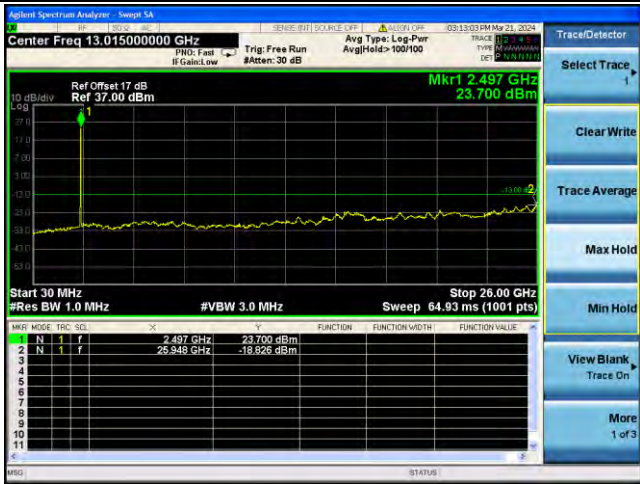

Test Mode: LTE Band 17 / 10MHz /1RB Test Mode: LTE Band 17 / 10MHz /50RB

Lowest channel

Middle channel

Highest channel

Test Mode: LTE Band 41 / 5MHz /1RB

Test Mode: LTE Band 41/ 5MHz /25RB

Lowest channel

Middle channel

Highest channel

Test Mode: LTE Band 41/ 10MHz /1RB Test Mode: LTE Band 41 / 10MHz /50RB

Lowest channel

Middle channel

Highest channel

Test Mode: LTE Band 41/ 15MHz /1RB Test Mode: LTE Band 41 / 15MHz /75RB

Lowest channel

Middle channel

Highest channel

Test Mode: LTE Band 41/ 20MHz /1RB Test Mode: LTE Band 41 / 20MHz /100RB

Lowest channel

Middle channel

Highest channel

Remark: All modes are tested, and only the worst data is reflected in the report.(1RB)

Band Edge

Test Mode: LTE Band 2 / 1.4MHz / 1RB / QPSK

Lowest channel

Highest channel

Test Mode: LTE Band 2 / 1.4MHz / 6RB / QPSK

Lowest channel

Highest channel

Test Mode: LTE Band 2 / 3MHz / 1RB / QPSK