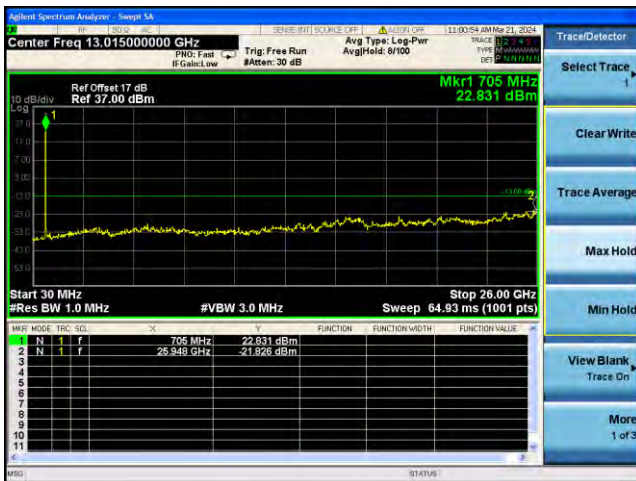

Test Mode: LTE Band 7 / 15MHz /1RB

Test Mode: LTE Band 7 / 15MHz /75RB

Lowest channel

Middle channel

Highest channel

Test Mode: LTE Band 7 / 20MHz /1RB Test Mode: LTE Band 7 / 20MHz /100RB

Lowest channel

Middle channel

Highest channel

Test Mode: LTE Band 12 / 1.4MHz /1RB Test Mode: LTE Band 12 / 1.4MHz /6RB

Lowest channel

Middle channel

Highest channel

Test Mode: LTE Band 12 / 3MHz / 1RB Test Mode: LTE Band 12 / 3MHz / 15RB

Lowest channel

Middle channel

Highest channel

Test Mode: LTE Band 12 / 5MHz / 1RB Test Mode: LTE Band 12 / 5MHz / 25RB

Lowest channel

Middle channel

Highest channel

Test Mode: LTE Band 12 / 10MHz /1RB

Test Mode: LTE Band 12 / 10MHz /50RB

Lowest channel

Middle channel

Highest channel

Test Mode: LTE Band 17 / 5MHz / 1RB Test Mode: LTE Band 17 / 5MHz / 25RB

Lowest channel

Middle channel

Highest channel