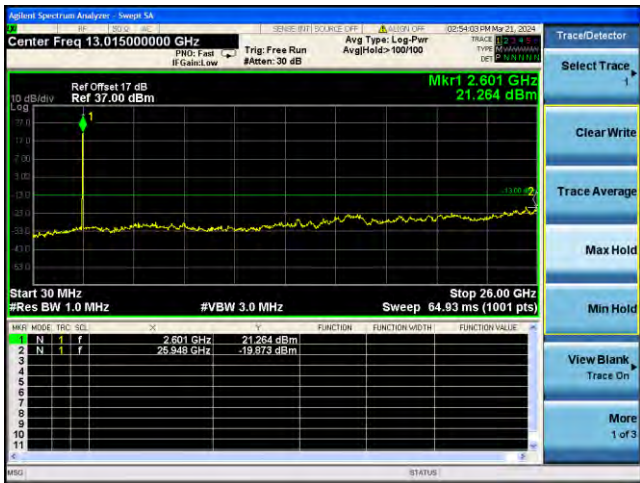

Test Mode: LTE Band 12 / 10MHz /50RB

Lowest channel

Middle channel

Highest channel

Test Mode: LTE Band 17 / 5MHz / 1RB Test Mode: LTE Band 17 / 5MHz / 25RB

Lowest channel

Middle channel

Highest channel

Test Mode: LTE Band 17 / 10MHz /1RB Test Mode: LTE Band 17 / 10MHz /50RB

Lowest channel

Middle channel

Highest channel

Test Mode: LTE Band 41 / 5MHz /1RB

Test Mode: LTE Band 41/ 5MHz /25RB

Lowest channel

Middle channel

Highest channel

Test Mode: LTE Band 41/ 10MHz /1RB Test Mode: LTE Band 41 / 10MHz /50RB

Lowest channel

Middle channel

Highest channel

Test Mode: LTE Band 41/ 15MHz /1RB Test Mode: LTE Band 41 / 15MHz /75RB

Lowest channel

Middle channel

Highest channel

Test Mode: LTE Band 41/ 20MHz /1RB Test Mode: LTE Band 41 / 20MHz /100RB

Lowest channel

Middle channel

Highest channel

Remark: All modes are tested, and only the worst data is reflected in the report.(1RB)