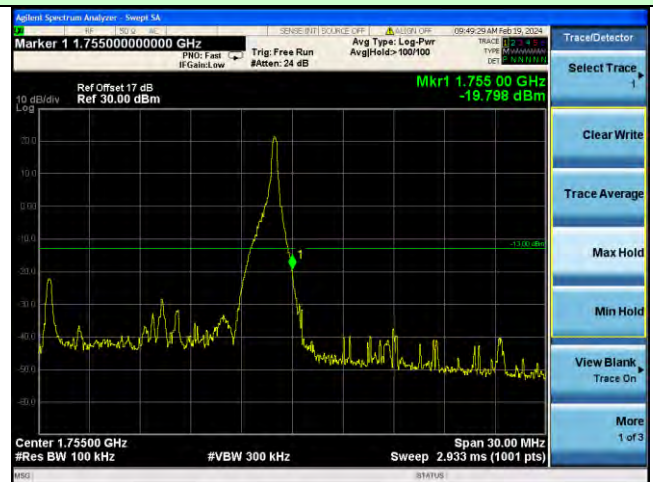

Highest channel

Test Mode: LTE Band 4 / 3MHz / 15RB / QPSK

Lowest channel

Highest channel

Test Mode: LTE Band 4 / 5MHz / 1RB / QPSK

Lowest channel

Highest channel

Test Mode: LTE Band 4 / 5MHz / 25RB / QPSK

Lowest channel

Highest channel

Test Mode: LTE Band 4 / 10MHz / 1RB / QPSK

Lowest channel

Highest channel

Test Mode: LTE Band 4 / 10MHz / 50RB / QPSK

Lowest channel

Highest channel

Test Mode: LTE Band 4 / 15MHz / 1RB / QPSK

Lowest channel

Highest channel

Test Mode: LTE Band 4 / 15MHz / 75RB / QPSK

Lowest channel

Highest channel

Test Mode: LTE Band 4 / 20MHz / 1RB / QPSK

Lowest channel

Highest channel

Test Mode: LTE Band 4 / 20MHz / 100RB / QPSK

Lowest channel

Highest channel