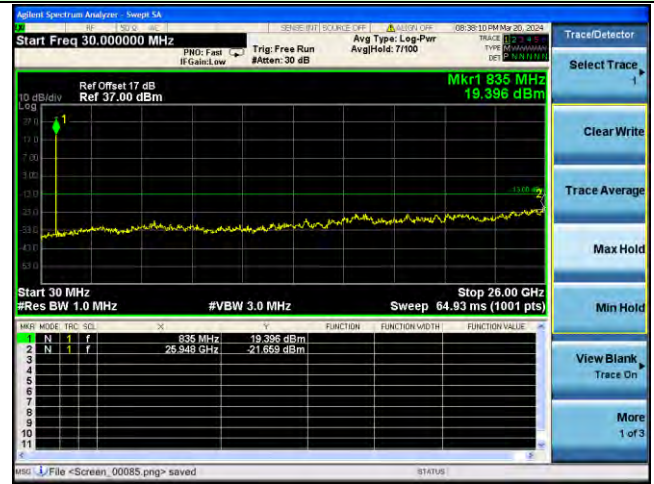

Test Mode: LTE Band 4 / 20MHz /1RB Test Mode: LTE Band 4 / 20MHz /100RB

Lowest channel

Middle channel

Highest channel

Test Mode: LTE Band 5 / 1.4MHz /1RB Test Mode: LTE Band 5 / 1.4MHz /6RB

Lowest channel

Middle channel

Highest channel

Test Mode: LTE Band 5 / 3MHz /1RB

Test Mode: LTE Band 5 / 3MHz /15RB

Lowest channel

Middle channel

Highest channel

Test Mode: LTE Band 5 / 5MHz / 1RB Test Mode: LTE Band 5 / 5MHz / 25RB

Lowest channel

Middle channel

Highest channel

Test Mode: LTE Band 5/ 10MHz /1RB Test Mode: LTE Band 5/ 10MHz /50RB

Lowest channel

Middle channel

Highest channel

Test Mode: LTE Band 7 / 5MHz /1RB Test Mode: LTE Band 7 / 5MHz /25RB