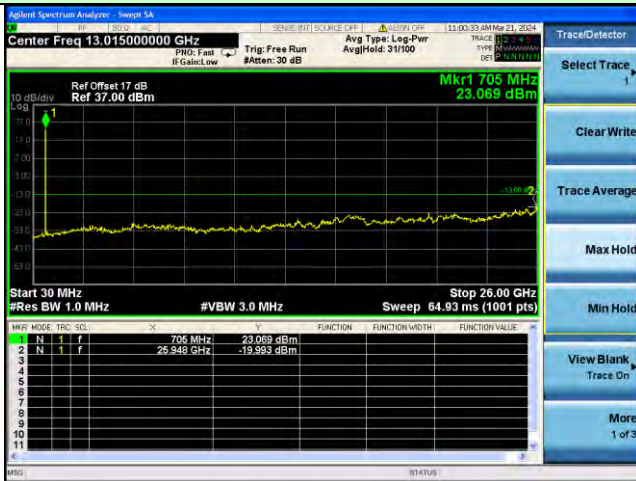

Test Mode: LTE Band 7 / 15MHz /1RB

Test Mode: LTE Band 7 / 15MHz /75RB

Lowest channel

Middle channel

Highest channel

Test Mode: LTE Band 7 / 20MHz /1RB Test Mode: LTE Band 7 / 20MHz /100RB

Lowest channel

Middle channel

Highest channel

Test Mode: LTE Band 12 / 1.4MHz /1RB Test Mode: LTE Band 12 / 1.4MHz /6RB

Lowest channel

Middle channel

Highest channel

Test Mode: LTE Band 12 / 3MHz / 1RB Test Mode: LTE Band 12 / 3MHz / 15RB

Lowest channel

Middle channel

Highest channel

Test Mode: LTE Band 12 / 5MHz / 1RB Test Mode: LTE Band 12 / 5MHz / 25RB

Lowest channel

Middle channel

Highest channel

Test Mode: LTE Band 12 / 10MHz /1RB

Test Mode: LTE Band 12 / 10MHz /50RB

Lowest channel

Middle channel

Highest channel

Test Mode: LTE Band 17 / 5MHz / 1RB Test Mode: LTE Band 17 / 5MHz / 25RB

Lowest channel

Middle channel

Highest channel