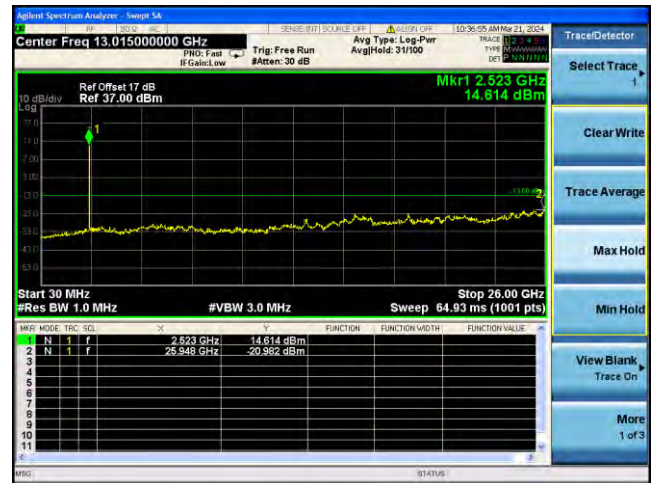

Middle channel

Highest channel

Test Mode: LTE Band 5/ 10MHz /1RB Test Mode: LTE Band 5/ 10MHz /50RB

Lowest channel

Middle channel

Highest channel

Test Mode: LTE Band 7 / 5MHz /1RB Test Mode: LTE Band 7 / 5MHz /25RB

Lowest channel

Middle channel

Highest channel

Test Mode: LTE Band 7 / 10MHz /1RB

Test Mode: LTE Band 7 / 10MHz /50RB

Lowest channel

Middle channel

Highest channel

Test Mode: LTE Band 7 / 15MHz /1RB

Test Mode: LTE Band 7 / 15MHz /75RB

Lowest channel

Middle channel

Highest channel

Test Mode: LTE Band 7 / 20MHz /1RB Test Mode: LTE Band 7 / 20MHz /100RB

Lowest channel

Middle channel

Highest channel

Test Mode: LTE Band 12 / 1.4MHz /1RB Test Mode: LTE Band 12 / 1.4MHz /6RB

Lowest channel

Middle channel

Highest channel

Test Mode: LTE Band 12 / 3MHz / 1RB Test Mode: LTE Band 12 / 3MHz / 15RB