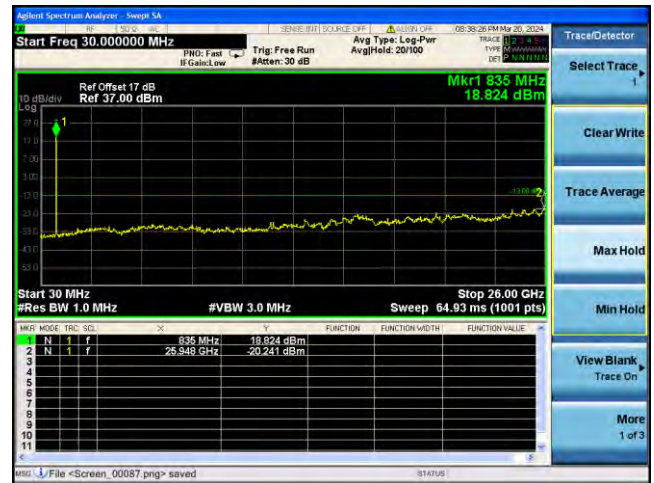

Test Mode: LTE Band 4 / 20MHz /1RB Test Mode: LTE Band 4 / 20MHz /100RB

Lowest channel

Middle channel

Highest channel

Test Mode: LTE Band 5 / 1.4MHz /1RB Test Mode: LTE Band 5 / 1.4MHz /6RB

Lowest channel

Middle channel

Highest channel

Test Mode: LTE Band 5 / 3MHz /1RB

Test Mode: LTE Band 5 / 3MHz /15RB

Lowest channel

Middle channel

Highest channel

Test Mode: LTE Band 5 / 5MHz / 1RB Test Mode: LTE Band 5 / 5MHz / 25RB

Lowest channel

Middle channel

Highest channel

Test Mode: LTE Band 5/ 10MHz /1RB Test Mode: LTE Band 5/ 10MHz /50RB

Lowest channel

Middle channel

Highest channel

Test Mode: LTE Band 7 / 5MHz /1RB Test Mode: LTE Band 7 / 5MHz /25RB

Lowest channel

Middle channel

Highest channel

Test Mode: LTE Band 7 / 10MHz /1RB

Test Mode: LTE Band 7 / 10MHz /50RB

Lowest channel

Middle channel

Highest channel