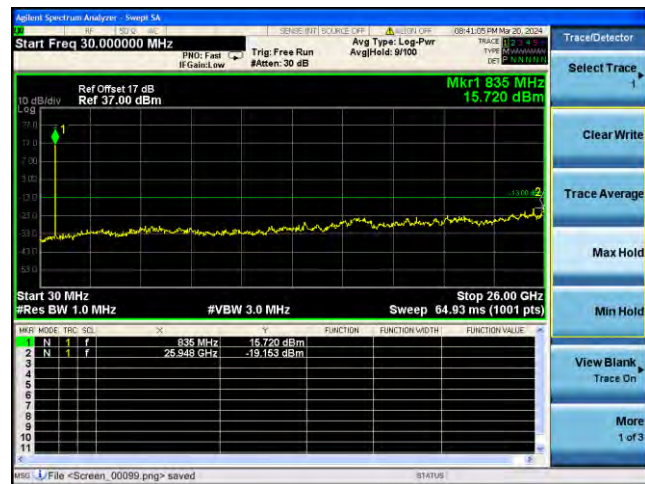

Highest channel

Test Mode: LTE Band 5 / 3MHz /1RB

Test Mode: LTE Band 5 / 3MHz /15RB

Lowest channel

Middle channel

Highest channel

Test Mode: LTE Band 5 / 5MHz / 1RB Test Mode: LTE Band 5 / 5MHz / 25RB

Lowest channel

Middle channel

Highest channel

Test Mode: LTE Band 5/ 10MHz /1RB Test Mode: LTE Band 5/ 10MHz /50RB

Lowest channel

Middle channel

Highest channel

Test Mode: LTE Band 7 / 5MHz /1RB Test Mode: LTE Band 7 / 5MHz /25RB

Lowest channel

Middle channel

Highest channel

Test Mode: LTE Band 7 / 10MHz /1RB

Test Mode: LTE Band 7 / 10MHz /50RB

Lowest channel

Middle channel

Highest channel

Test Mode: LTE Band 7 / 15MHz /1RB

Test Mode: LTE Band 7 / 15MHz /75RB

Lowest channel

Middle channel

Highest channel

Test Mode: LTE Band 7 / 20MHz /1RB Test Mode: LTE Band 7 / 20MHz /100RB

Lowest channel

Middle channel