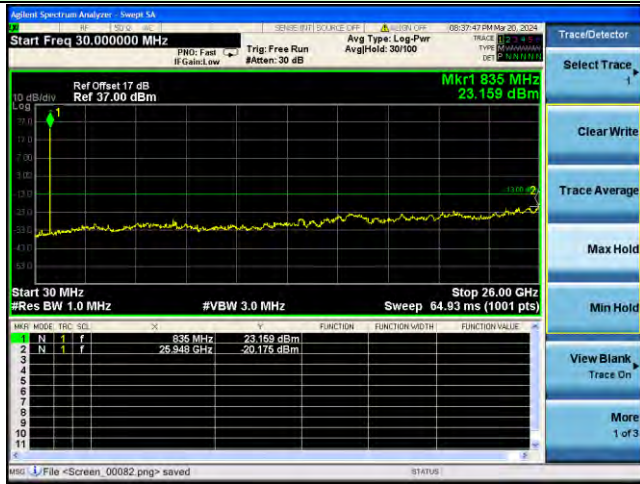

Test Mode: LTE Band 4 / 20MHz /1RB Test Mode: LTE Band 4 / 20MHz /100RB

Lowest channel

Middle channel

Highest channel

Test Mode: LTE Band 5 / 1.4MHz /1RB Test Mode: LTE Band 5 / 1.4MHz /6RB

Lowest channel

Middle channel

Highest channel

Test Mode: LTE Band 5 / 3MHz /1RB

Test Mode: LTE Band 5 / 3MHz /15RB

Lowest channel

Middle channel

Highest channel

Test Mode: LTE Band 5 / 5MHz / 1RB Test Mode: LTE Band 5 / 5MHz / 25RB

Lowest channel

Middle channel

Highest channel

Test Mode: LTE Band 5/ 10MHz /1RB Test Mode: LTE Band 5/ 10MHz /50RB

Lowest channel

Middle channel

Highest channel

Test Mode: LTE Band 7 / 5MHz /1RB Test Mode: LTE Band 7 / 5MHz /25RB