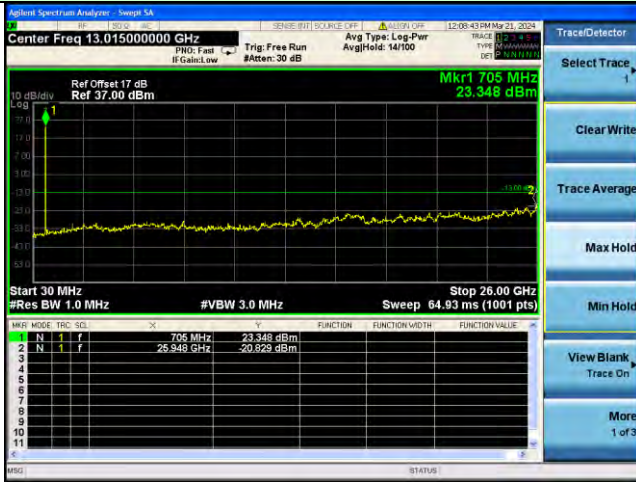

Lowest channel

Middle channel

Highest channel

Test Mode: LTE Band 12 / 5MHz / 1RB Test Mode: LTE Band 12 / 5MHz / 25RB

Lowest channel

Middle channel

Highest channel

Test Mode: LTE Band 12 / 10MHz /1RB

Test Mode: LTE Band 12 / 10MHz /50RB

Lowest channel

Middle channel

Highest channel

Test Mode: LTE Band 17 / 5MHz / 1RB Test Mode: LTE Band 17 / 5MHz / 25RB

Lowest channel

Middle channel

Highest channel

Test Mode: LTE Band 17 / 10MHz /1RB Test Mode: LTE Band 17 / 10MHz /50RB

Lowest channel

Middle channel

Highest channel

Test Mode: LTE Band 41 / 5MHz /1RB

Test Mode: LTE Band 41/ 5MHz /25RB

Lowest channel

Middle channel

Highest channel

Test Mode: LTE Band 41/ 10MHz /1RB Test Mode: LTE Band 41 / 10MHz /50RB

Lowest channel

Middle channel

Highest channel

Test Mode: LTE Band 41/ 15MHz /1RB Test Mode: LTE Band 41 / 15MHz /75RB