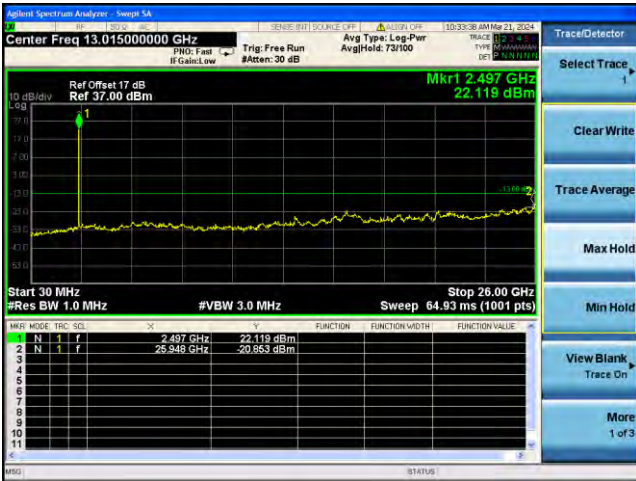

Highest channel

Test Mode: LTE Band 5 / 3MHz /1RB

Test Mode: LTE Band 5 / 3MHz /15RB

Lowest channel

Middle channel

Highest channel

Test Mode: LTE Band 5 / 5MHz / 1RB Test Mode: LTE Band 5 / 5MHz / 25RB

Lowest channel

Middle channel

Highest channel

Test Mode: LTE Band 5/ 10MHz /1RB Test Mode: LTE Band 5/ 10MHz /50RB

Lowest channel

Middle channel

Highest channel

Test Mode: LTE Band 7 / 5MHz /1RB Test Mode: LTE Band 7 / 5MHz /25RB

Lowest channel

Middle channel

Highest channel

Test Mode: LTE Band 7 / 10MHz /1RB

Test Mode: LTE Band 7 / 10MHz /50RB

Lowest channel

Middle channel

Highest channel

Test Mode: LTE Band 7 / 15MHz /1RB

Test Mode: LTE Band 7 / 15MHz /75RB

Lowest channel

Middle channel

Highest channel

Test Mode: LTE Band 7 / 20MHz /1RB Test Mode: LTE Band 7 / 20MHz /100RB

Lowest channel

Middle channel