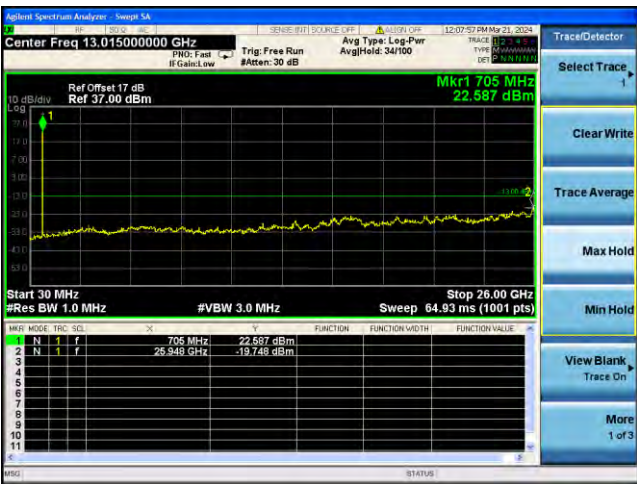

Lowest channel

Middle channel

Highest channel

Test Mode: LTE Band 12 / 5MHz / 1RB Test Mode: LTE Band 12 / 5MHz / 25RB

Lowest channel

Middle channel

Highest channel

Test Mode: LTE Band 12 / 10MHz /1RB

Test Mode: LTE Band 12 / 10MHz /50RB

Lowest channel

Middle channel

Highest channel

Test Mode: LTE Band 17 / 5MHz / 1RB Test Mode: LTE Band 17 / 5MHz / 25RB

Lowest channel

Middle channel

Highest channel

Test Mode: LTE Band 17 / 10MHz /1RB Test Mode: LTE Band 17 / 10MHz /50RB

Lowest channel

Middle channel

Highest channel

Test Mode: LTE Band 41 / 5MHz /1RB

Test Mode: LTE Band 41/ 5MHz /25RB

Lowest channel

Middle channel

Highest channel

Test Mode: LTE Band 41/ 10MHz /1RB Test Mode: LTE Band 41 / 10MHz /50RB

Lowest channel

Middle channel

Highest channel

Test Mode: LTE Band 41/ 15MHz /1RB Test Mode: LTE Band 41 / 15MHz /75RB