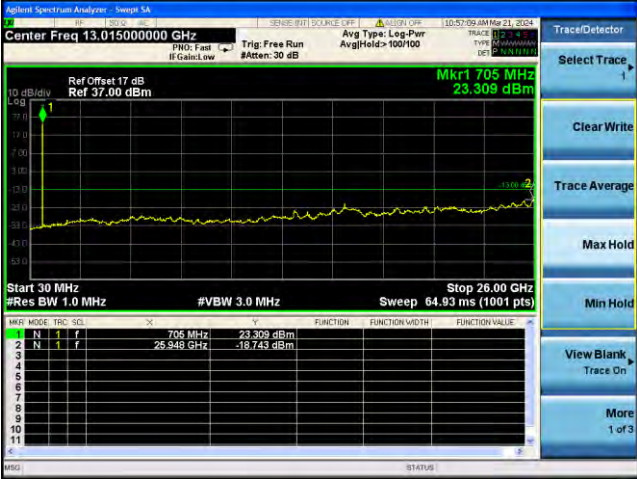

Lowest channel

Middle channel

Highest channel

Test Mode: LTE Band 7 / 10MHz /1RB

Test Mode: LTE Band 7 / 10MHz /50RB

Lowest channel

Middle channel

Highest channel

Test Mode: LTE Band 7 / 15MHz /1RB

Test Mode: LTE Band 7 / 15MHz /75RB

Lowest channel

Middle channel

Highest channel

Test Mode: LTE Band 7 / 20MHz /1RB Test Mode: LTE Band 7 / 20MHz /100RB

Lowest channel

Middle channel

Highest channel

Test Mode: LTE Band 12 / 1.4MHz /1RB Test Mode: LTE Band 12 / 1.4MHz /6RB

Lowest channel

Middle channel

Highest channel

Test Mode: LTE Band 12 / 3MHz / 1RB Test Mode: LTE Band 12 / 3MHz / 15RB

Lowest channel

Middle channel

Highest channel

Test Mode: LTE Band 12 / 5MHz / 1RB Test Mode: LTE Band 12 / 5MHz / 25RB

Lowest channel

Middle channel

Highest channel

Test Mode: LTE Band 12 / 10MHz /1RB