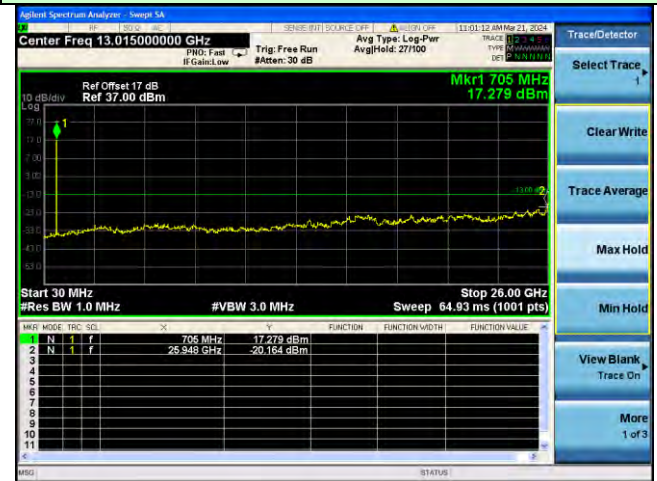

Test Mode: LTE Band 7 / 15MHz /1RB

Test Mode: LTE Band 7 / 15MHz /75RB

Lowest channel

Middle channel

Highest channel

Test Mode: LTE Band 7 / 20MHz /1RB Test Mode: LTE Band 7 / 20MHz /100RB

Lowest channel

Middle channel

Highest channel

Test Mode: LTE Band 12 / 1.4MHz /1RB Test Mode: LTE Band 12 / 1.4MHz /6RB

Lowest channel

Middle channel

Highest channel

Test Mode: LTE Band 12 / 3MHz / 1RB Test Mode: LTE Band 12 / 3MHz / 15RB

Lowest channel

Middle channel

Highest channel

Test Mode: LTE Band 12 / 5MHz / 1RB Test Mode: LTE Band 12 / 5MHz / 25RB

Lowest channel

Middle channel

Highest channel

Test Mode: LTE Band 12 / 10MHz /1RB

Test Mode: LTE Band 12 / 10MHz /50RB

Lowest channel

Middle channel

Highest channel

Test Mode: LTE Band 17 / 5MHz / 1RB Test Mode: LTE Band 17 / 5MHz / 25RB

Lowest channel

Middle channel

Highest channel