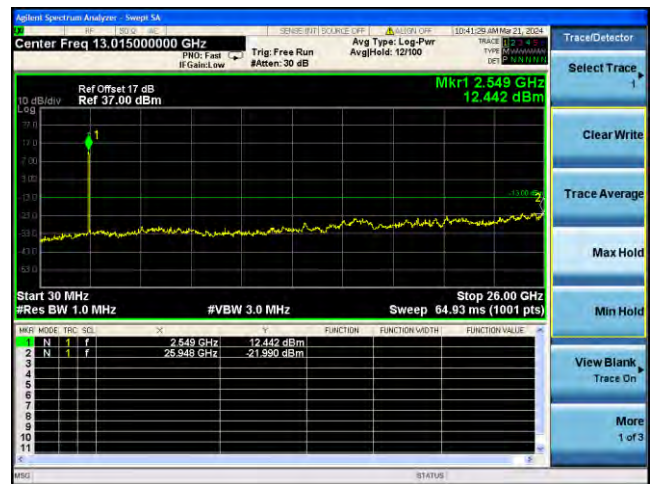

Lowest channel

Middle channel

Highest channel

Test Mode: LTE Band 7 / 10MHz /1RB

Test Mode: LTE Band 7 / 10MHz /50RB

Lowest channel

Middle channel

Highest channel

Test Mode: LTE Band 7 / 15MHz /1RB

Test Mode: LTE Band 7 / 15MHz /75RB

Lowest channel

Middle channel

Highest channel

Test Mode: LTE Band 7 / 20MHz /1RB Test Mode: LTE Band 7 / 20MHz /100RB

Lowest channel

Middle channel

Highest channel

Test Mode: LTE Band 12 / 1.4MHz /1RB Test Mode: LTE Band 12 / 1.4MHz /6RB

Lowest channel

Middle channel

Highest channel

Test Mode: LTE Band 12 / 3MHz / 1RB Test Mode: LTE Band 12 / 3MHz / 15RB

Lowest channel

Middle channel

Highest channel

Test Mode: LTE Band 12 / 5MHz / 1RB Test Mode: LTE Band 12 / 5MHz / 25RB

Lowest channel

Middle channel

Highest channel

Test Mode: LTE Band 12 / 10MHz /1RB