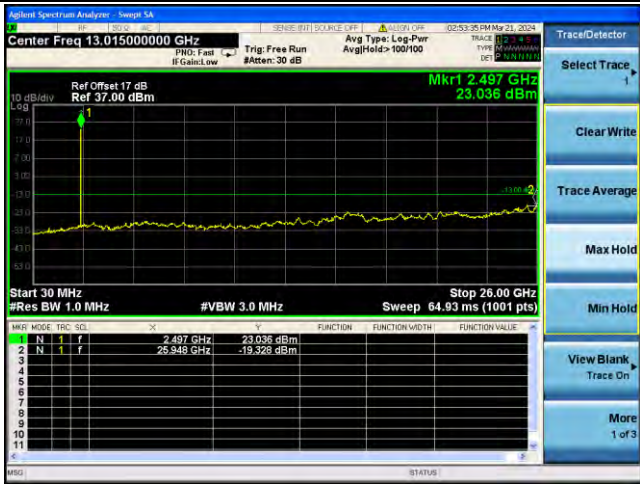

Test Mode: LTE Band 12 / 10MHz /50RB

Lowest channel

Middle channel

Highest channel

Test Mode: LTE Band 17 / 5MHz / 1RB Test Mode: LTE Band 17 / 5MHz / 25RB

Lowest channel

Middle channel

Highest channel

Test Mode: LTE Band 17 / 10MHz /1RB Test Mode: LTE Band 17 / 10MHz /50RB

Lowest channel

Middle channel

Highest channel

Test Mode: LTE Band 41 / 5MHz /1RB

Test Mode: LTE Band 41/ 5MHz /25RB

Lowest channel

Middle channel

Highest channel

Test Mode: LTE Band 41/ 10MHz /1RB Test Mode: LTE Band 41 / 10MHz /50RB

Lowest channel

Middle channel

Highest channel

Test Mode: LTE Band 41/ 15MHz /1RB Test Mode: LTE Band 41 / 15MHz /75RB

Lowest channel

Middle channel

Highest channel

Test Mode: LTE Band 41/ 20MHz /1RB Test Mode: LTE Band 41 / 20MHz /100RB

Lowest channel

Middle channel

Highest channel

Remark: All modes are tested, and only the worst data is reflected in the report.(1RB)