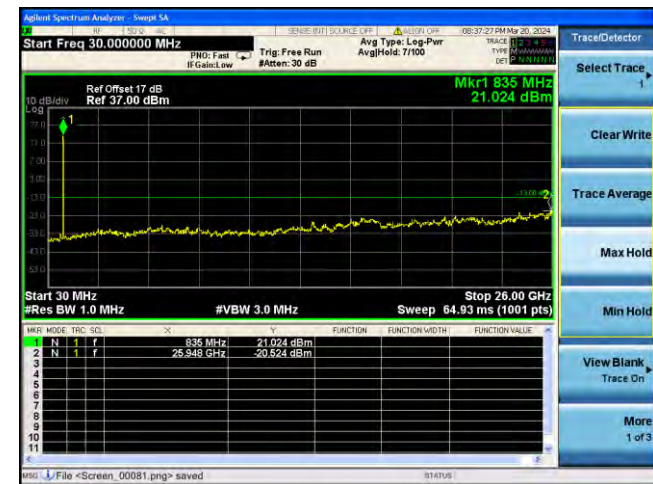

Test Mode: LTE Band 4 / 20MHz /1RB Test Mode: LTE Band 4 / 20MHz /100RB

Lowest channel

Middle channel

Highest channel

Test Mode: LTE Band 5 / 1.4MHz /1RB Test Mode: LTE Band 5 / 1.4MHz /6RB

Lowest channel

Middle channel

Highest channel

Test Mode: LTE Band 5 / 3MHz /1RB

Test Mode: LTE Band 5 / 3MHz /15RB

Lowest channel

Middle channel

Highest channel

Test Mode: LTE Band 5 / 5MHz / 1RB Test Mode: LTE Band 5 / 5MHz / 25RB

Lowest channel

Middle channel

Highest channel

Test Mode: LTE Band 5/ 10MHz /1RB Test Mode: LTE Band 5/ 10MHz /50RB

Lowest channel

Middle channel

Highest channel

Test Mode: LTE Band 7 / 5MHz /1RB Test Mode: LTE Band 7 / 5MHz /25RB