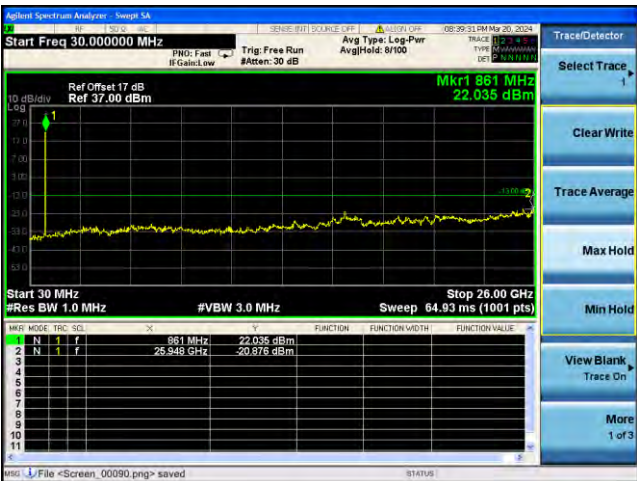

Test Mode: LTE Band 4 / 20MHz /1RB Test Mode: LTE Band 4 / 20MHz /100RB

Lowest channel

Middle channel

Highest channel

Test Mode: LTE Band 5 / 1.4MHz /1RB Test Mode: LTE Band 5 / 1.4MHz /6RB

Lowest channel

Middle channel

Highest channel

Test Mode: LTE Band 5 / 3MHz /1RB

Test Mode: LTE Band 5 / 3MHz /15RB

Lowest channel

Middle channel

Highest channel

Test Mode: LTE Band 5 / 5MHz / 1RB Test Mode: LTE Band 5 / 5MHz / 25RB

Lowest channel

Middle channel

Highest channel

Test Mode: LTE Band 5/ 10MHz /1RB Test Mode: LTE Band 5/ 10MHz /50RB

Lowest channel

Middle channel

Highest channel

Test Mode: LTE Band 7 / 5MHz /1RB Test Mode: LTE Band 7 / 5MHz /25RB

Lowest channel

Middle channel

Highest channel

Test Mode: LTE Band 7 / 10MHz /1RB

Test Mode: LTE Band 7 / 10MHz /50RB

Lowest channel

Middle channel

Highest channel