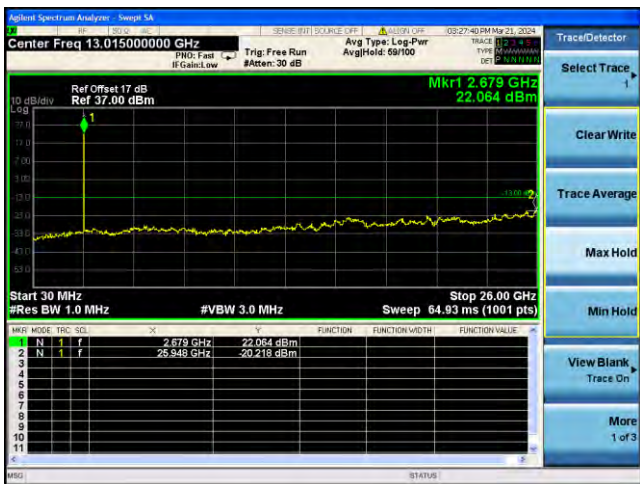

Highest channel

Test Mode: LTE Band 41/ 10MHz /1RB Test Mode: LTE Band 41 / 10MHz /50RB

Lowest channel

Middle channel

Highest channel

Test Mode: LTE Band 41/ 15MHz /1RB Test Mode: LTE Band 41 / 15MHz /75RB

Lowest channel

Middle channel

Highest channel

Test Mode: LTE Band 41/ 20MHz /1RB Test Mode: LTE Band 41 / 20MHz /100RB

Lowest channel

Middle channel

Highest channel

Remark: All modes are tested, and only the worst data is reflected in the report.(1RB)

Band Edge

Test Mode: LTE Band 2 / 1.4MHz / 1RB / QPSK

Lowest channel

Highest channel

Test Mode: LTE Band 2 / 1.4MHz / 6RB / QPSK

Lowest channel

Highest channel

Test Mode: LTE Band 2 / 3MHz / 1RB / QPSK

Lowest channel

Highest channel

Test Mode: LTE Band 2 / 3MHz / 15RB / QPSK

Lowest channel

Highest channel

Test Mode: LTE Band 2 / 5MHz / 1RB / QPSK

Lowest channel

Highest channel