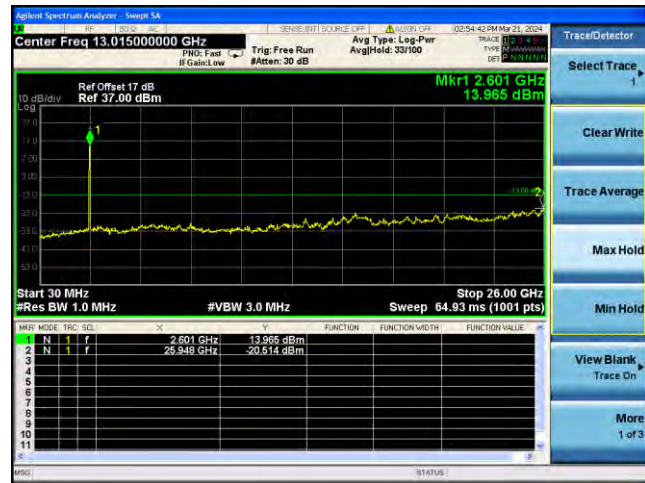

Test Mode: LTE Band 12 / 10MHz /50RB

Lowest channel

Middle channel

Highest channel

Test Mode: LTE Band 17 / 5MHz / 1RB Test Mode: LTE Band 17 / 5MHz / 25RB

Lowest channel

Middle channel

Highest channel

Test Mode: LTE Band 17 / 10MHz /1RB Test Mode: LTE Band 17 / 10MHz /50RB

Lowest channel

Middle channel

Highest channel

Test Mode: LTE Band 41 / 5MHz /1RB

Test Mode: LTE Band 41/ 5MHz /25RB

Lowest channel

Middle channel

Highest channel

Test Mode: LTE Band 41/ 10MHz /1RB Test Mode: LTE Band 41 / 10MHz /50RB

Lowest channel

Middle channel

Highest channel

Test Mode: LTE Band 41/ 15MHz /1RB Test Mode: LTE Band 41 / 15MHz /75RB

Lowest channel

Middle channel

Highest channel

Test Mode: LTE Band 41/ 20MHz /1RB Test Mode: LTE Band 41 / 20MHz /100RB

Lowest channel

Middle channel

Highest channel

Remark: All modes are tested, and only the worst data is reflected in the report.(1RB)