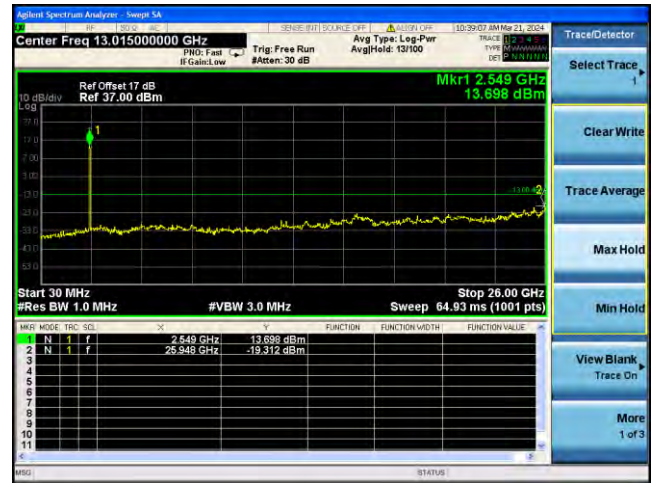

Lowest channel

Middle channel

Highest channel

Test Mode: LTE Band 7 / 10MHz /1RB

Test Mode: LTE Band 7 / 10MHz /50RB

Lowest channel

Middle channel

Highest channel

Test Mode: LTE Band 7 / 15MHz /1RB

Test Mode: LTE Band 7 / 15MHz /75RB

Lowest channel

Middle channel

Highest channel

Test Mode: LTE Band 7 / 20MHz /1RB Test Mode: LTE Band 7 / 20MHz /100RB

Lowest channel

Middle channel

Highest channel

Test Mode: LTE Band 12 / 1.4MHz /1RB Test Mode: LTE Band 12 / 1.4MHz /6RB

Lowest channel

Middle channel

Highest channel

Test Mode: LTE Band 12 / 3MHz / 1RB Test Mode: LTE Band 12 / 3MHz / 15RB

Lowest channel

Middle channel

Highest channel

Test Mode: LTE Band 12 / 5MHz / 1RB Test Mode: LTE Band 12 / 5MHz / 25RB

Lowest channel

Middle channel

Highest channel

Test Mode: LTE Band 12 / 10MHz /1RB