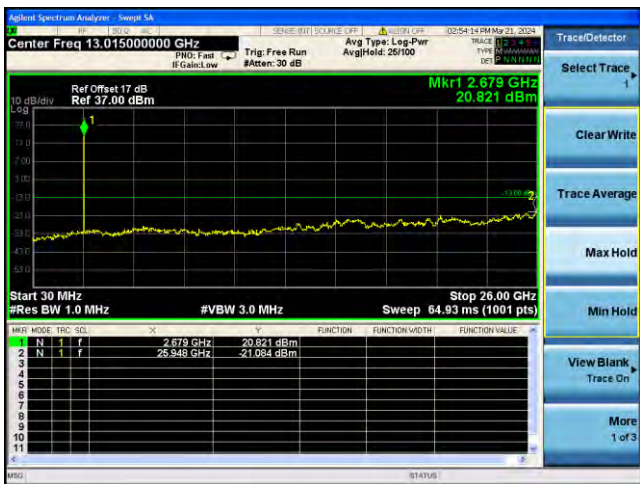

Test Mode: LTE Band 17 / 10MHz /1RB Test Mode: LTE Band 17 / 10MHz /50RB

Lowest channel

Middle channel

Highest channel

Test Mode: LTE Band 41 / 5MHz /1RB

Test Mode: LTE Band 41/ 5MHz /25RB

Lowest channel

Middle channel

Highest channel

Test Mode: LTE Band 41/ 10MHz /1RB Test Mode: LTE Band 41 / 10MHz /50RB

Lowest channel

Middle channel

Highest channel

Test Mode: LTE Band 41/ 15MHz /1RB Test Mode: LTE Band 41 / 15MHz /75RB

Lowest channel

Middle channel

Highest channel

Test Mode: LTE Band 41/ 20MHz /1RB Test Mode: LTE Band 41 / 20MHz /100RB

Lowest channel

Middle channel

Highest channel

Remark: All modes are tested, and only the worst data is reflected in the report.(1RB)

Band Edge

Test Mode: LTE Band 2 / 1.4MHz / 1RB / QPSK

Lowest channel

Highest channel

Test Mode: LTE Band 2 / 1.4MHz / 6RB / QPSK

Lowest channel

Highest channel

Test Mode: LTE Band 2 / 3MHz / 1RB / QPSK