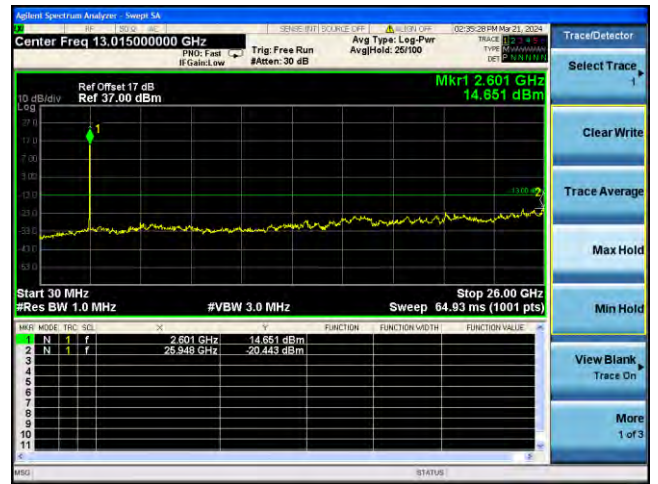

Test Mode: LTE Band 12 / 10MHz /50RB

Lowest channel

Middle channel

Highest channel

Test Mode: LTE Band 17 / 5MHz / 1RB Test Mode: LTE Band 17 / 5MHz / 25RB

Lowest channel

Middle channel

Highest channel

Test Mode: LTE Band 17 / 10MHz /1RB Test Mode: LTE Band 17 / 10MHz /50RB

Lowest channel

Middle channel

Highest channel

Test Mode: LTE Band 41 / 5MHz /1RB

Test Mode: LTE Band 41/ 5MHz /25RB

Lowest channel

Middle channel

Highest channel

Test Mode: LTE Band 41/ 10MHz /1RB Test Mode: LTE Band 41 / 10MHz /50RB

Lowest channel

Middle channel

Highest channel

Test Mode: LTE Band 41/ 15MHz /1RB Test Mode: LTE Band 41 / 15MHz /75RB

Lowest channel

Middle channel

Highest channel

Test Mode: LTE Band 41/ 20MHz /1RB Test Mode: LTE Band 41 / 20MHz /100RB

Lowest channel

Middle channel

Highest channel

Remark: All modes are tested, and only the worst data is reflected in the report.(1RB)