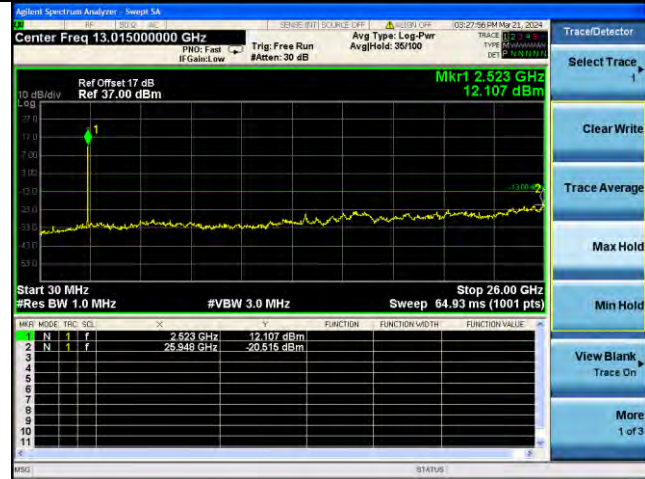

Highest channel

Test Mode: LTE Band 41/ 10MHz /1RB Test Mode: LTE Band 41 / 10MHz /50RB

Lowest channel

Middle channel

Highest channel

Test Mode: LTE Band 41/ 15MHz /1RB Test Mode: LTE Band 41 / 15MHz /75RB

Lowest channel

Middle channel

Highest channel

Test Mode: LTE Band 41/ 20MHz /1RB Test Mode: LTE Band 41 / 20MHz /100RB

Lowest channel

Middle channel

Highest channel

Remark: All modes are tested, and only the worst data is reflected in the report.(1RB)

Band Edge

Test Mode: LTE Band 2 / 1.4MHz / 1RB / QPSK

Lowest channel

Highest channel

Test Mode: LTE Band 2 / 1.4MHz / 6RB / QPSK

Lowest channel

Highest channel

Test Mode: LTE Band 2 / 3MHz / 1RB / QPSK

Lowest channel

Highest channel

Test Mode: LTE Band 2 / 3MHz / 15RB / QPSK

Lowest channel

Highest channel

Test Mode: LTE Band 2 / 5MHz / 1RB / QPSK

Lowest channel

Highest channel