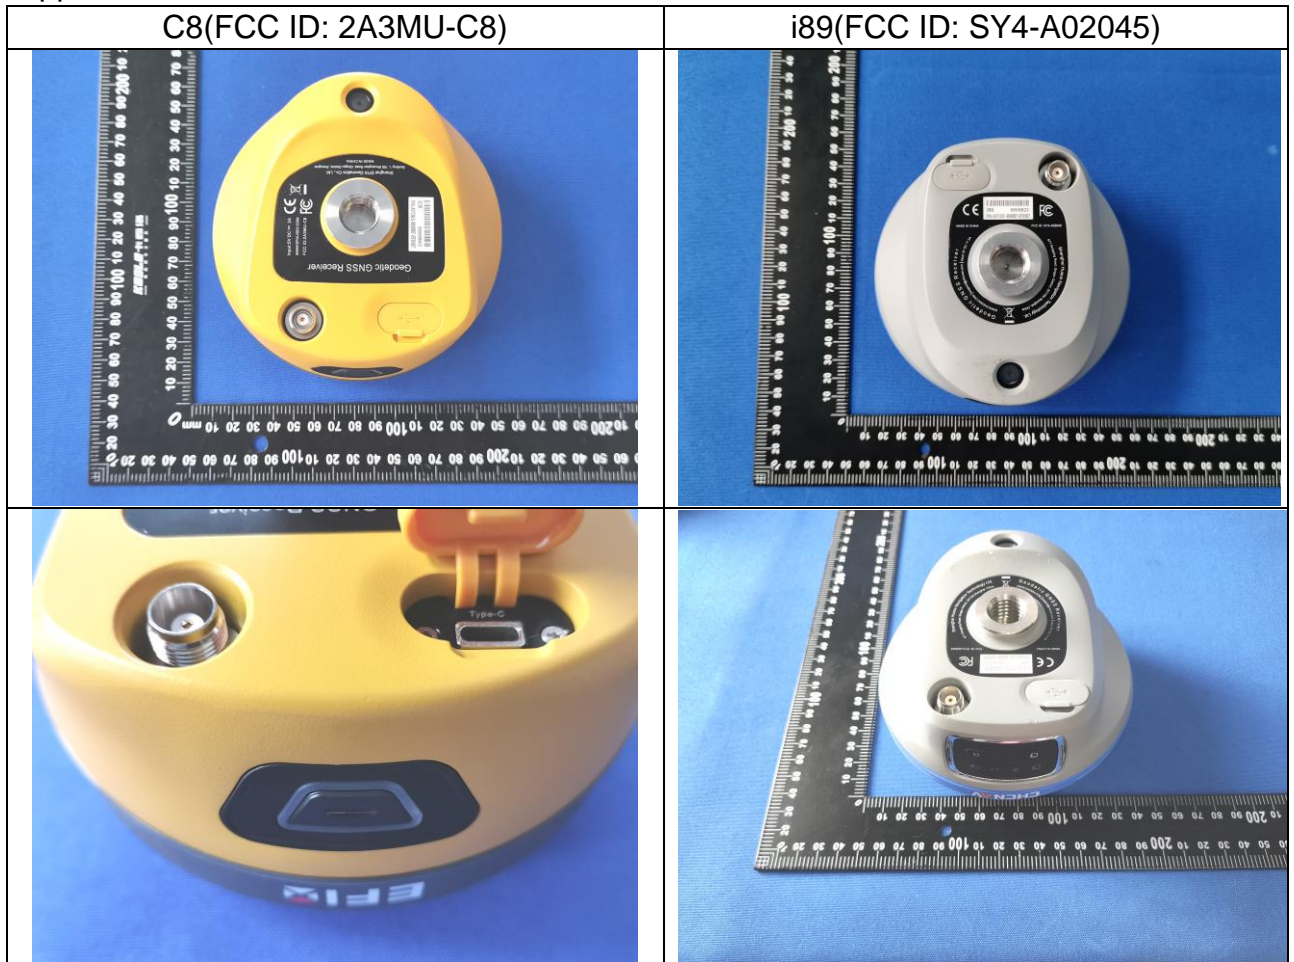

## Differences Description

We **Shanghai EFIX Geomatics Co.,Ltd.** state:

Product name: Geodetic GNSS Receiver

Model: C8, i89

All model's the function, software and electric circuit are the same, except the appearance color and button board difference.

Signature: Glenn Chu

Name	Glenn Chu
Position	Certificate manager
Company Name	Shanghai EFIX Geomatics Co.,Ltd.
Address	Room 1137, Area D, 11th Floor, Building 1, No. 158, Shuanglian Road, Qingpu District, Shanghai
Tel	+86 755 29766001
Fax	/
Email	Ede@pzhtech.com