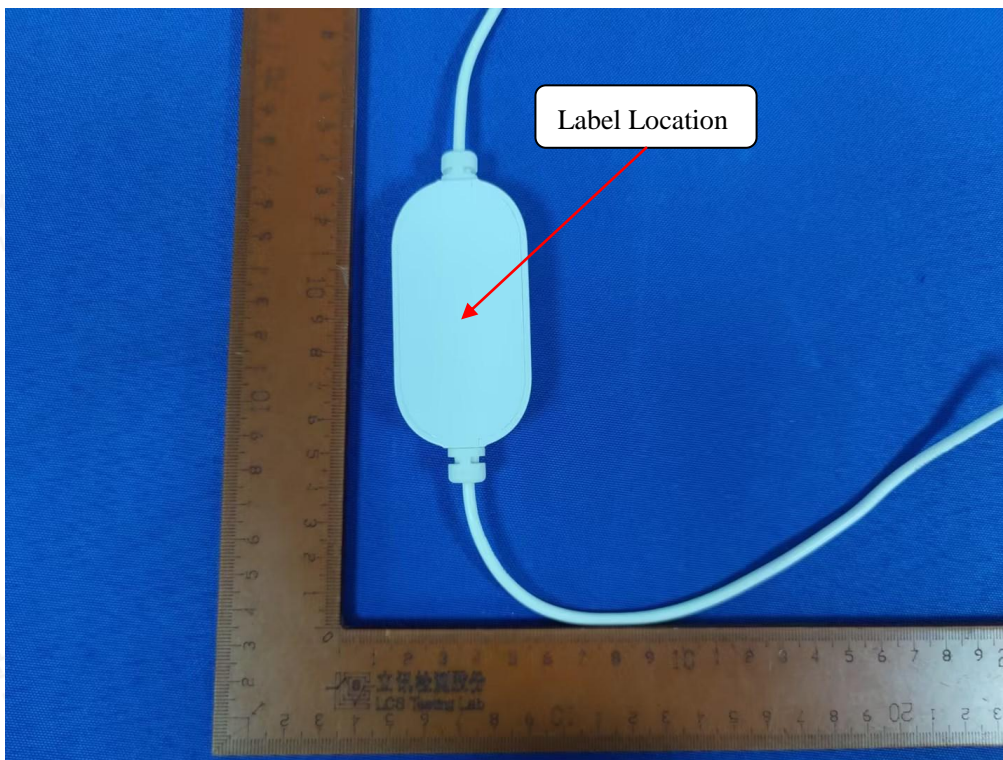

LABEL AND LOCATION

Size: L 32mm x W 64mm

Size: L 32mm x W 64mm

Size: L 32mm x W 64mm

Note: The difference between the two WL1-6 labels is the adapter output voltage.