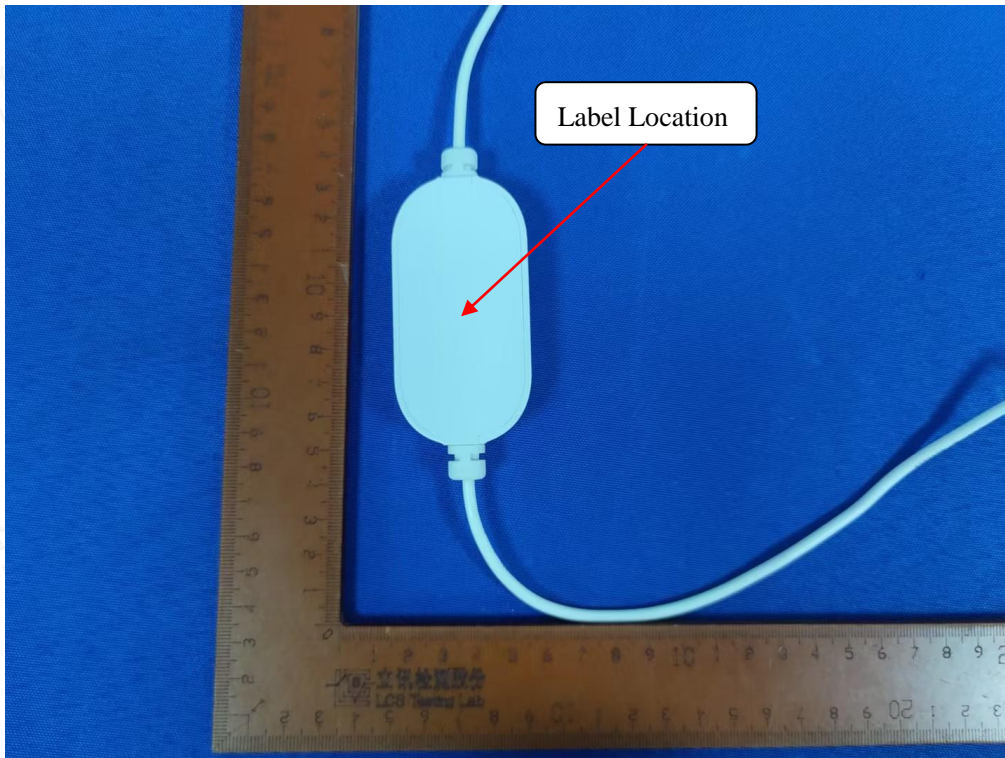

LABEL AND LOCATION

Size: L 32mm x W 64mm

Size: L 32mm x W 64mm

Size: L 32mm x W 64mm

Note: The difference between the two WL1-6 labels is the adapter output voltage.