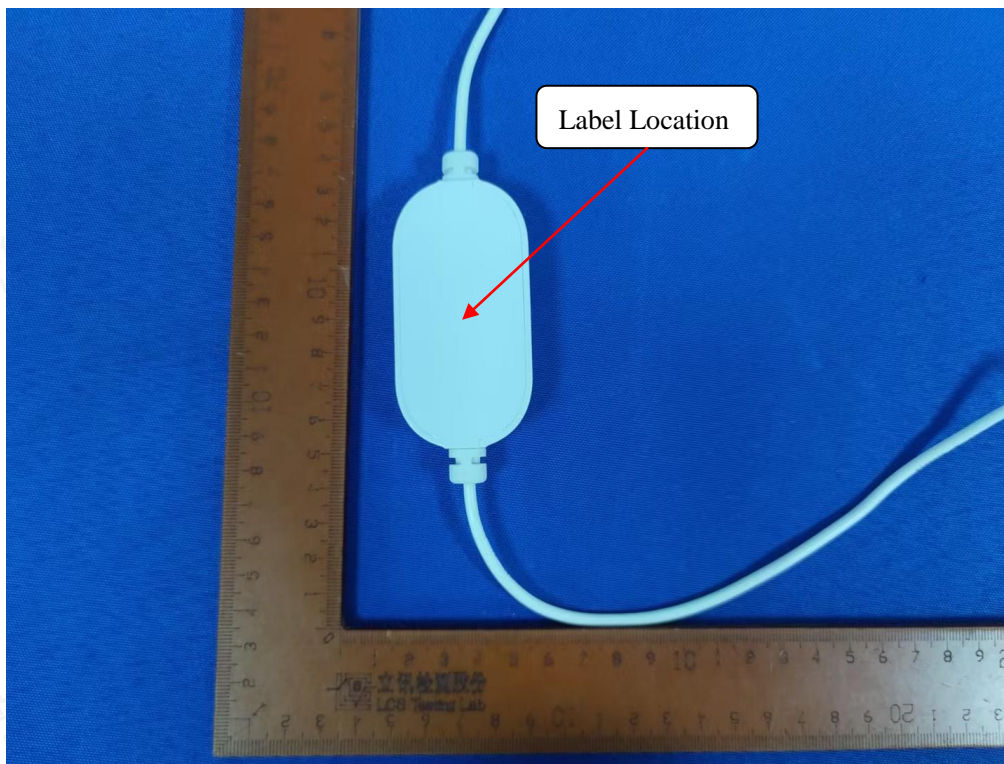

LABEL AND LOCATION

Size: L 32mm x W 64mm

Size: L 32mm x W 64mm

Size: L 32mm x W 64mm

Note: The difference between the two WL1-6 labels is the adapter output voltage.