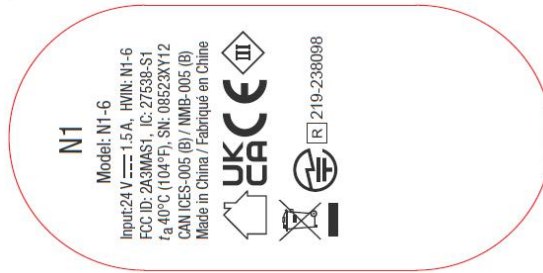

LABEL AND LOCATION

(Size: L: 74mm x W: 36mm)