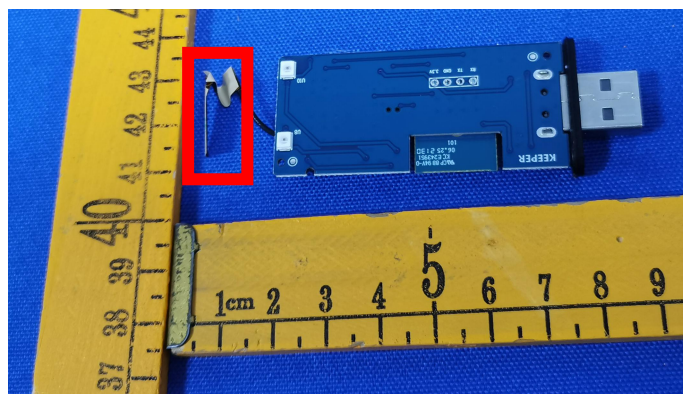

FCC ID: 2A3LU-URF02

ANTENNA FOR 433MHZ

ANTENNA FOR 2.4G WIFI