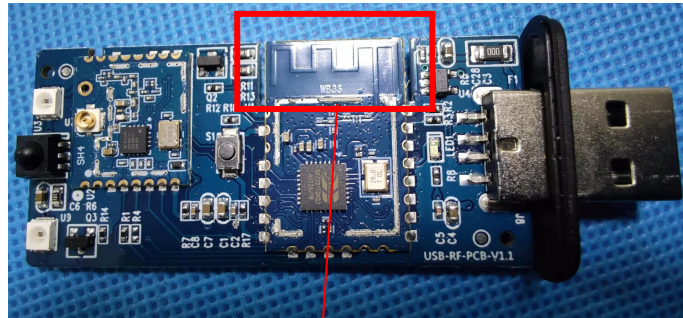

FCC ID: 2A3LU-URF02

ANTENNA FOR 433MHZ

ANTENNA FOR 2.4G WIFI