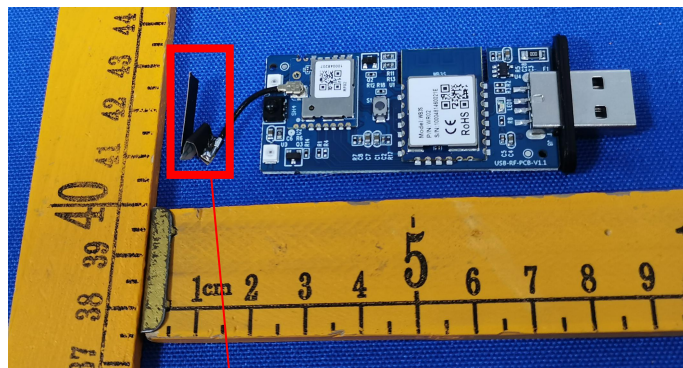

FCC ID: 2A3LU-URF02

ANTENNA FOR 433MHZ

ANTENNA FOR 2.4G WIFI