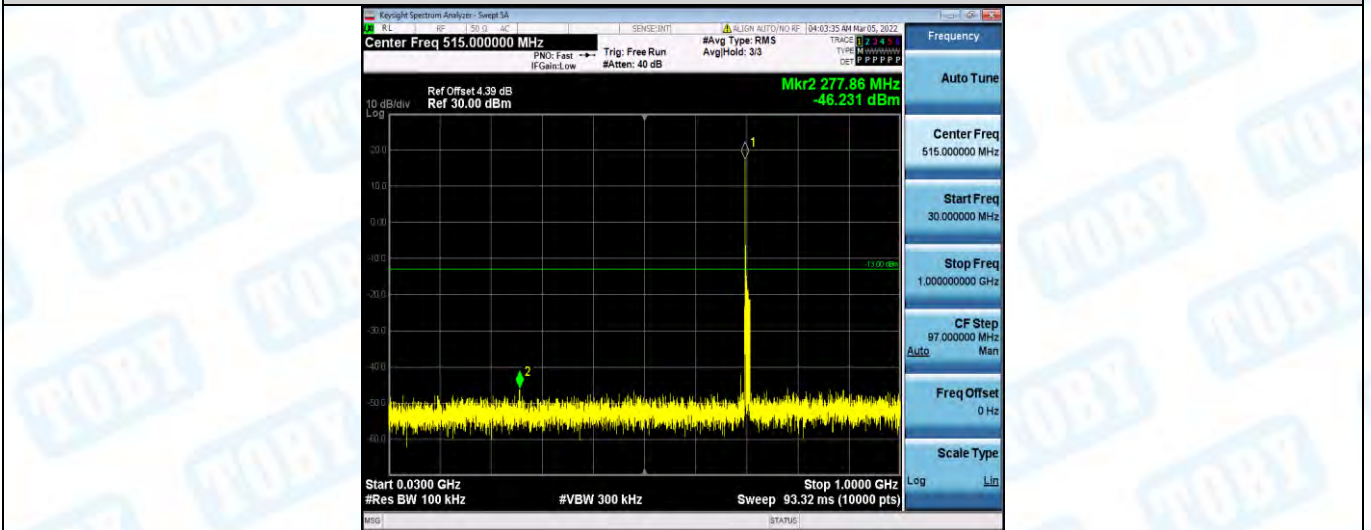

Band17-10MHz-16QAM-23790-1RB#0-Range1:30~1000MHz