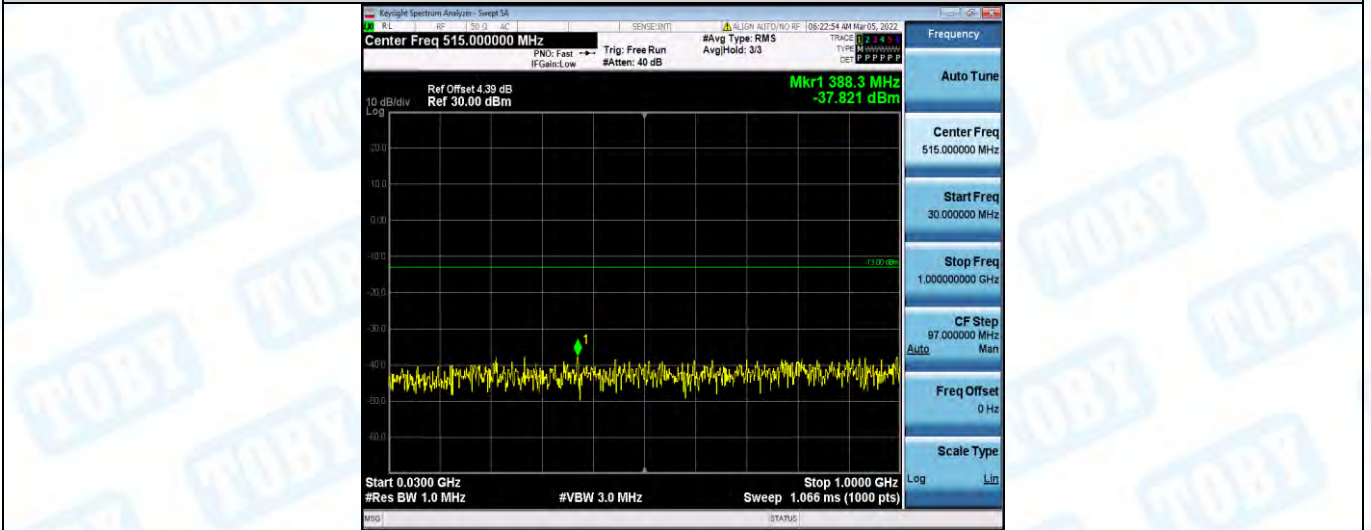

Band66-15MHz-16QAM-132322-1RB#0-Range1:30~1000MHz