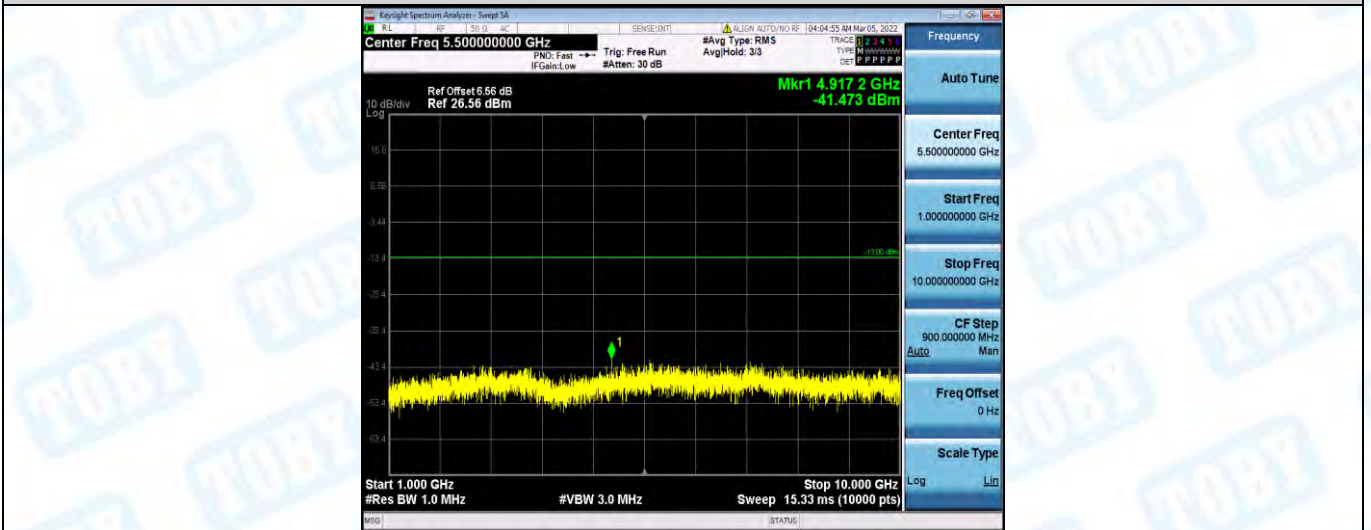

Band17-10MHz-16QAM-23780-1RB#0-Range2:1000~10000MHz

Band17-10MHz-16QAM-23790-1RB#0-Range1:30~1000MHz

Band17-10MHz-16QAM-23790-1RB#0-Range2:1000~10000MHz

Band17-10MHz-16QAM-23800-1RB#0-Range1:30~1000MHz

Band17-10MHz-16QAM-23800-1RB#0-Range2:1000~10000MHz