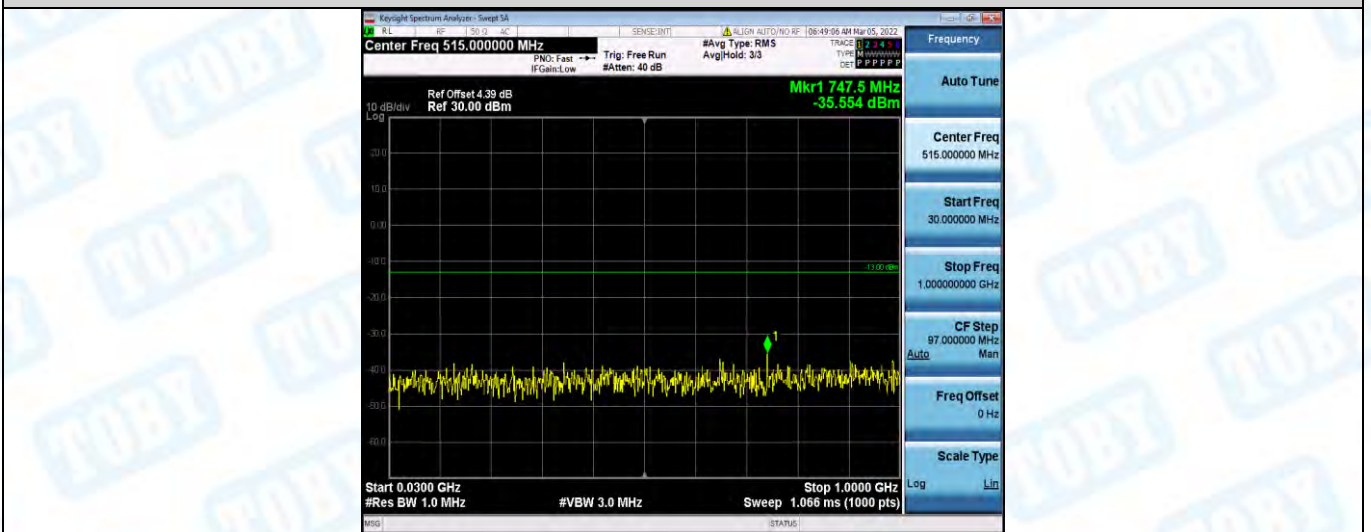

Band66-20MHz-QPSK-132072-1RB#0-Range1:30~1000MHz