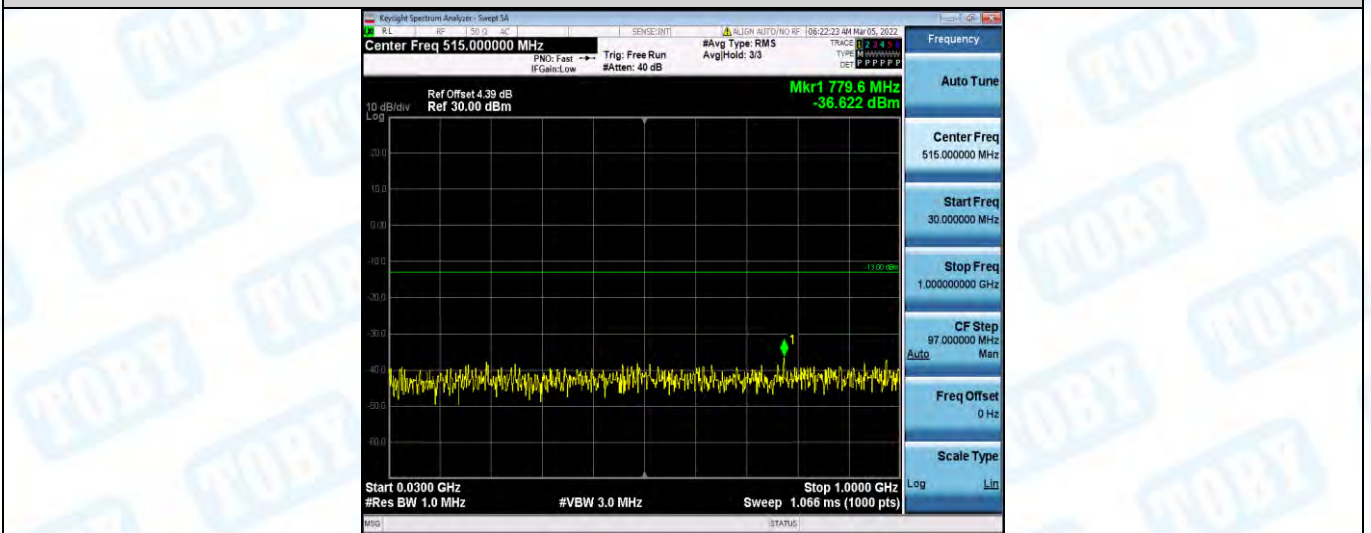

Band66-15MHz-QPSK-132322-1RB#0-Range1:30~1000MHz