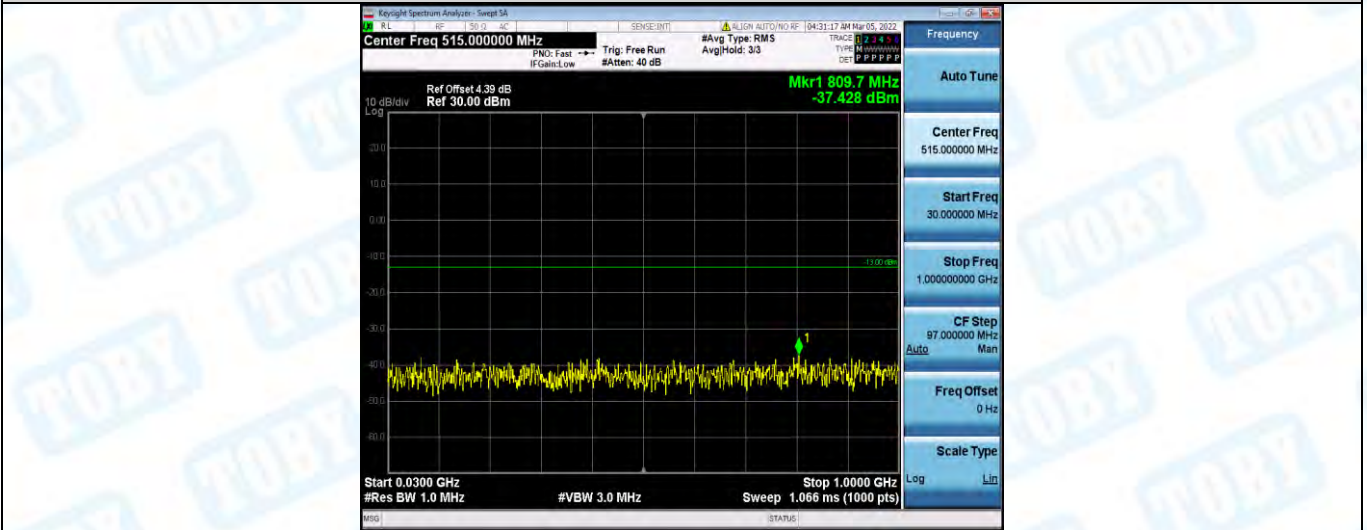

Band66-1.4MHz-QPSK-132322-1RB#0-Range1:30~1000MHz