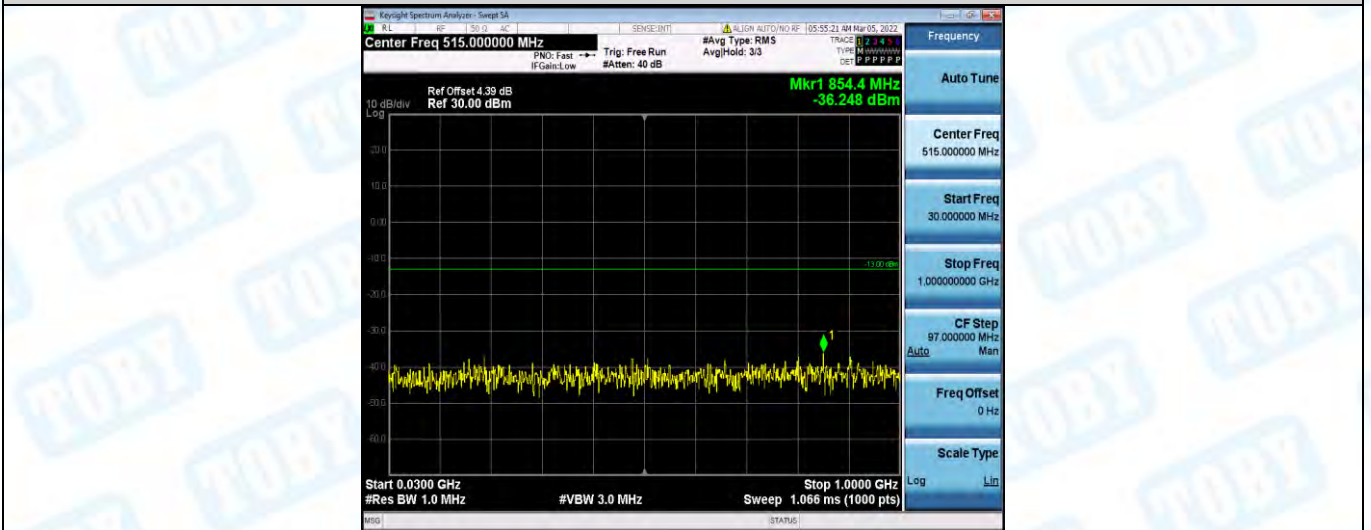

Band66-10MHz-16QAM-132322-1RB#0-Range1:30~1000MHz