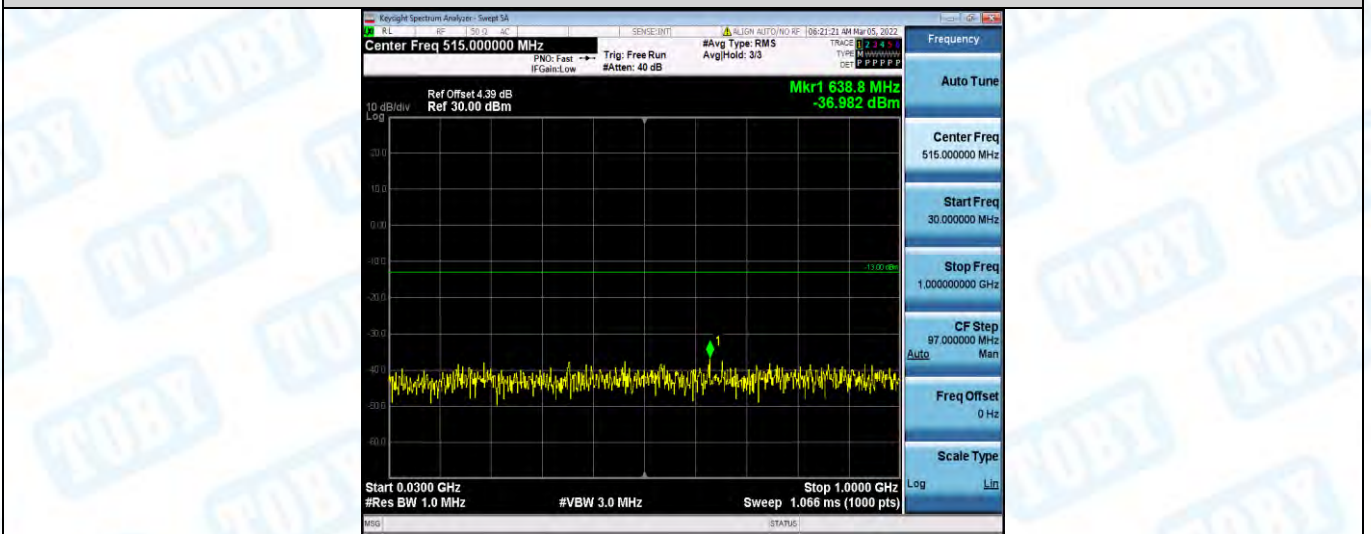

Band66-15MHz-QPSK-132047-1RB#0-Range1:30~1000MHz