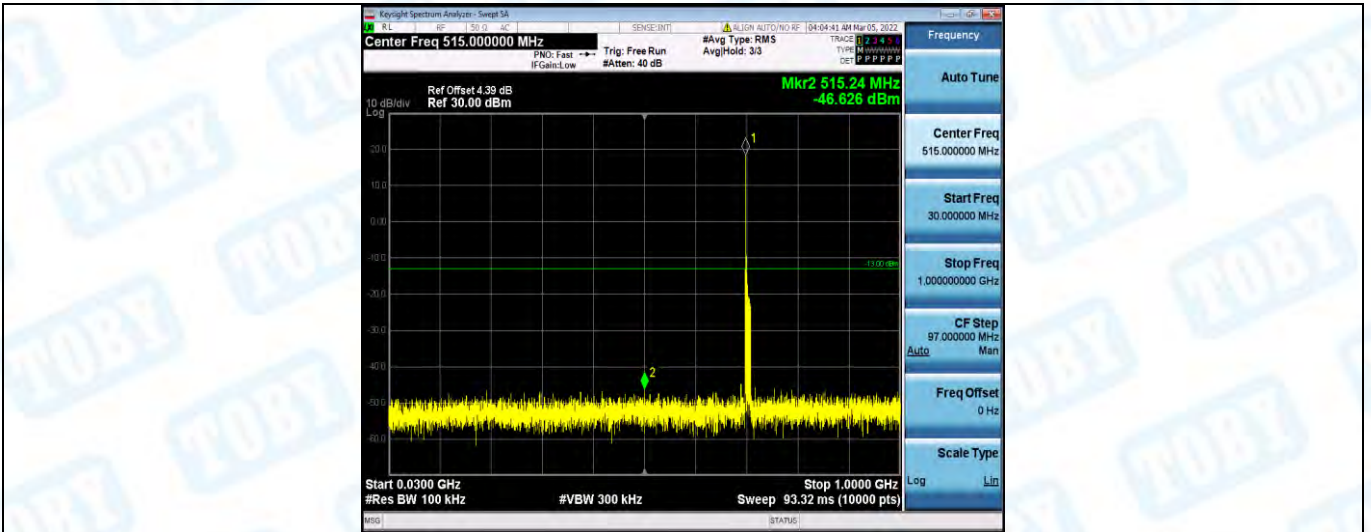

Band17-10MHz-16QAM-23780-1RB#0-Range2:1000~10000MHz

Band17-10MHz-16QAM-23790-1RB#0-Range1:30~1000MHz

Band17-10MHz-16QAM-23790-1RB#0-Range2:1000~10000MHz

Band17-10MHz-16QAM-23800-1RB#0-Range1:30~1000MHz

Band17-10MHz-16QAM-23800-1RB#0-Range2:1000~10000MHz