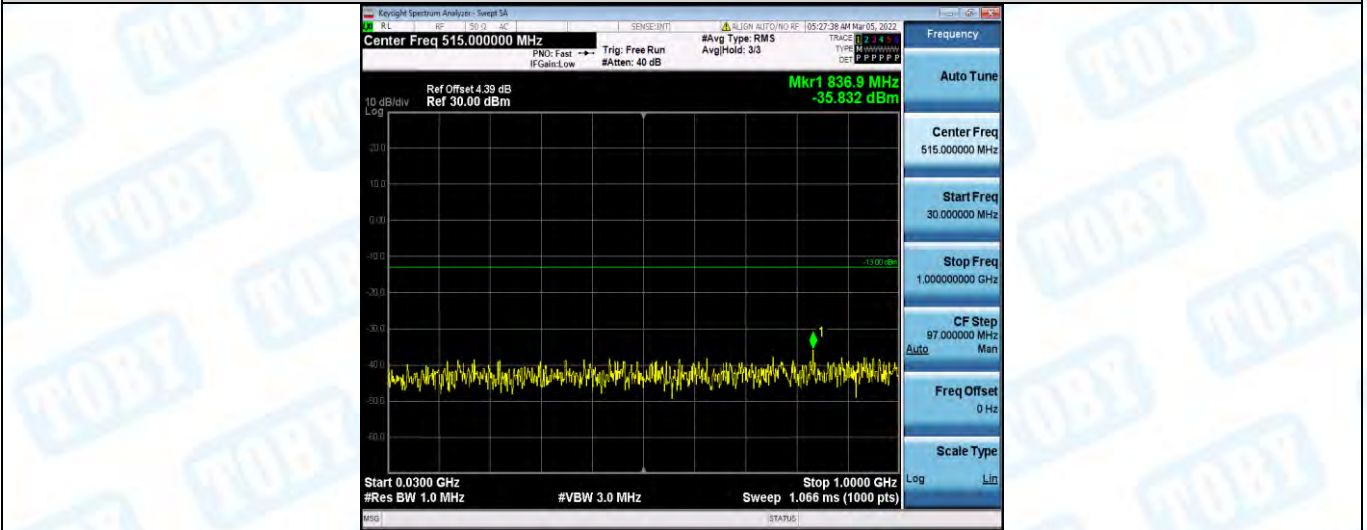

Band66-5MHz-16QAM-132322-1RB#0-Range1:30~1000MHz