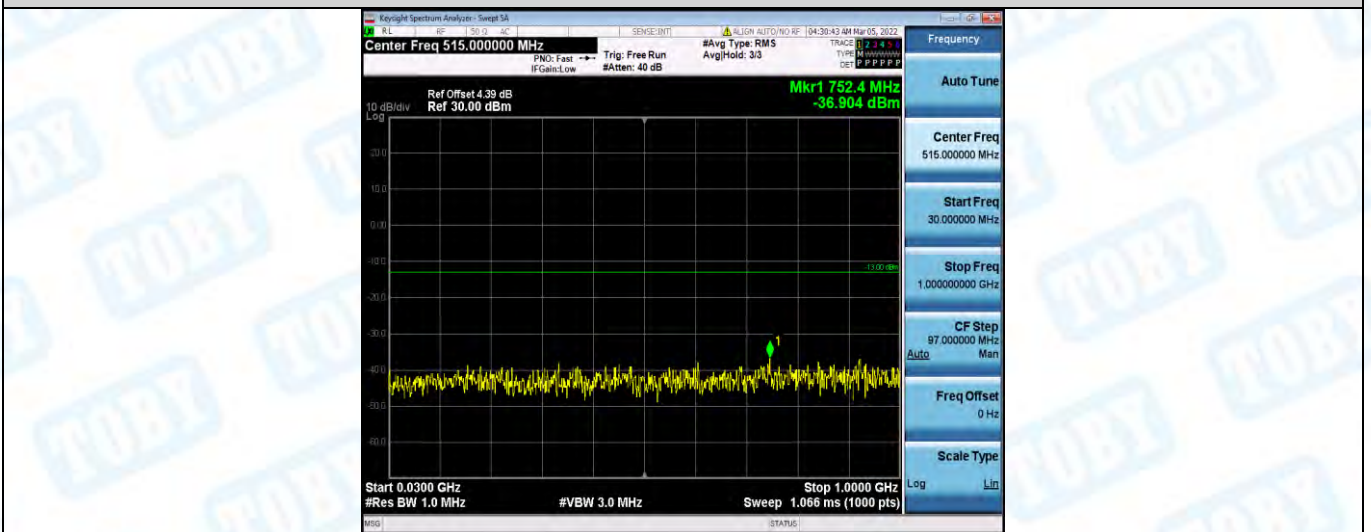

Band66-1.4MHz-16QAM-131979-1RB#0-Range1:30~1000MHz