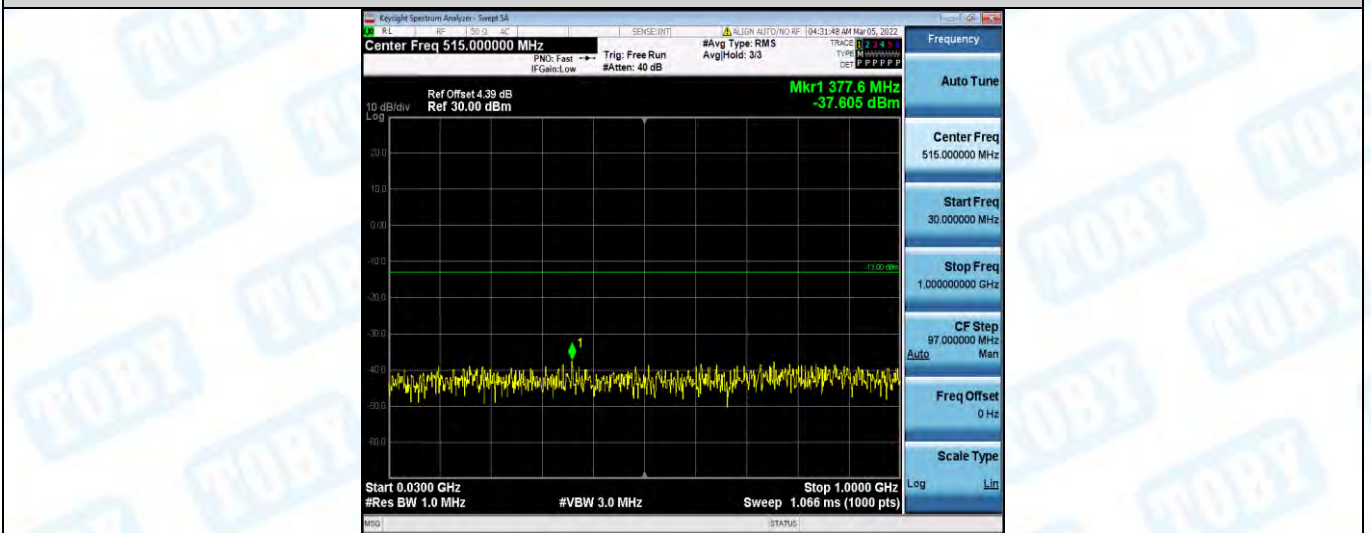

Band66-1.4MHz-16QAM-132322-1RB#0-Range1:30~1000MHz