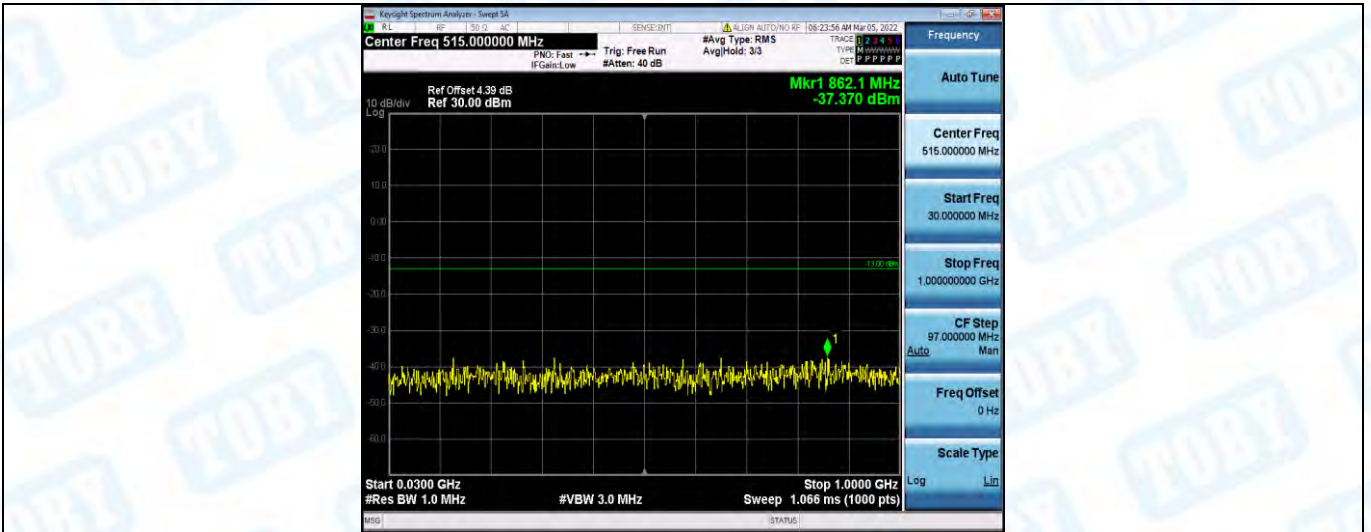

Band66-15MHz-16QAM-132047-1RB#0-Range2:1000~20000MHz

Band66-15MHz-16QAM-132322-1RB#0-Range1:30~1000MHz

Band66-15MHz-16QAM-132322-1RB#0-Range2:1000~20000MHz

Band66-15MHz-16QAM-132597-1RB#0-Range1:30~1000MHz